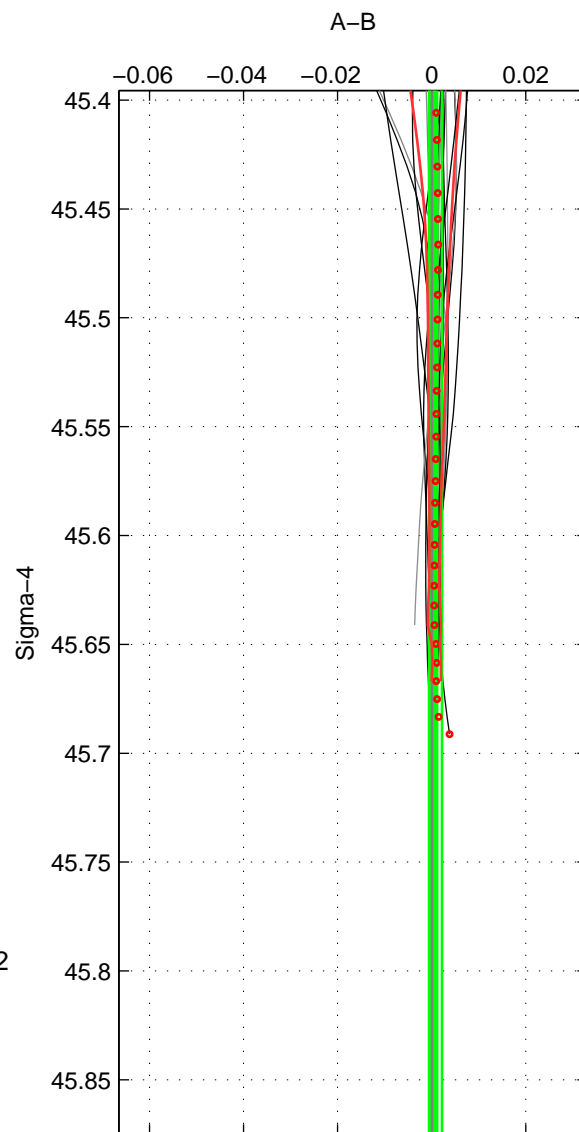

Cruise A (red). Date: Oct 2006 Cruisename: 713-49UP20061021

Cruise B (blue). Date: Feb 2008 Cruisename: 717-49UP20080122

*** "Favourite" values are means of spaces 1 2.

	Offset	O.StDev	Ratio	R.Stdev	Rating
SIGMA:	0.001	0.001	1.000	0.000	5
THETA:	0.001	0.002	1.000	0.000	5
DEPTH:	0.000	0.001	1.000	0.000	3
FAV. :	0.001	0.001	1.000	0.000	5

Profiles of A: 15
 Profiles of B: 17
 Diff profs : 23
 WMoffset (A-B): 0.00086373
 WMoffset stdev: 0.0013486
 WMratio (A/B): 1
 WMratio stdev: 3.8978e-05

Quality (1-5): 5

Profiles of A: 15
 Profiles of B: 17
 Diff profs : 23
 WMoffset (A-B): 0.0013298
 WMoffset stdev: 0.0016005
 WMratio (A/B): 1
 WMratio stdev: 4.6259e-05

Quality (1-5): 5

Profiles of A: 15
 Profiles of B: 17
 Diff profs : 23
 WMoffset (A-B): 0.00024092
 WMoffset stdev: 0.0012183
 WMratio (A/B): 1
 WMratio stdev: 3.5274e-05

Quality (1-5): 3

Please note that statistics are bad.