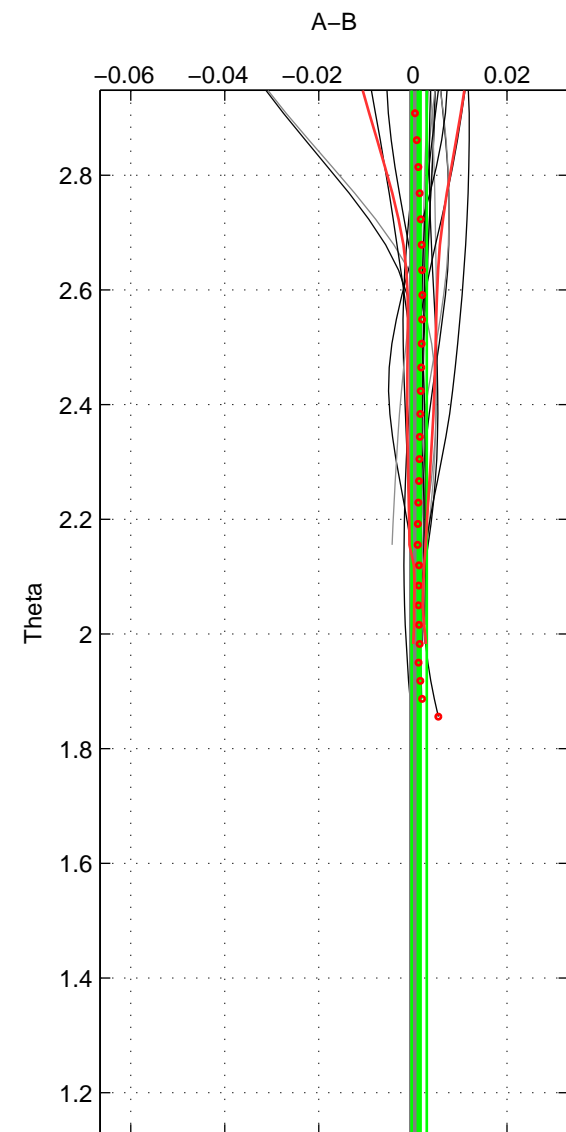

Cruise A (red). Date: Oct 2006 Cruisename: 713-49UP20061021

Cruise B (blue). Date: Feb 2008 Cruisename: 717-49UP20080122

*** "Favourite" values are means of spaces 1 2.

	Offset	O.StDev	Ratio	R.Stdev	Rating
SIGMA:	0.001	0.001	1.000	0.000	5
THETA:	0.001	0.002	1.000	0.000	5
DEPTH:	0.000	0.001	1.000	0.000	3
FAV. :	0.001	0.001	1.000	0.000	5

Profiles of A: 15
 Profiles of B: 17
 Diff profs : 23
 WMoffset (A-B): 0.00086373
 WMoffset stdev: 0.0013486
 WMratio (A/B): 1
 WMratio stdev: 3.8978e-05

Quality (1-5): 5

Profiles of A: 15
 Profiles of B: 17
 Diff profs : 23
 WMoffset (A-B): 0.0013298
 WMoffset stdev: 0.0016005
 WMratio (A/B): 1
 WMratio stdev: 4.6259e-05

Quality (1-5): 5

Profiles of A: 15
 Profiles of B: 17
 Diff profs : 23
 WMoffset (A-B): 0.00024092
 WMoffset stdev: 0.0012183
 WMratio (A/B): 1
 WMratio stdev: 3.5274e-05

Quality (1-5): 3

Please note that statistics are bad.