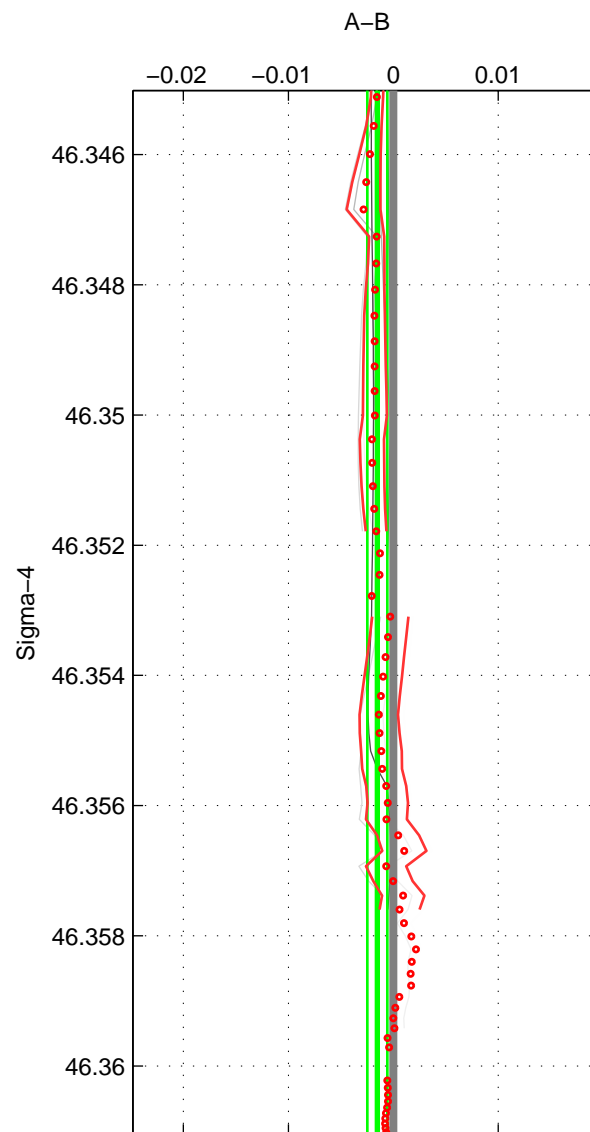

Cruise A (red). Date: Sep 1993 Cruisename: 33-18SN19950803

Cruise B (blue). Date: Aug 2005 Cruisename: 41-18SN20050729

*** "Favourite" values are means of spaces 1 2 3.

	Offset	O.StDev	Ratio	R.Stdev	Rating
SIGMA:	-0.002	0.001	1.000	0.000	2
THETA:	-0.007	0.006	1.000	0.000	2
DEPTH:	-0.005	0.002	1.000	0.000	2
FAV. :	-0.004	0.003	1.000	0.000	2

Profiles of A: 3
 Profiles of B: 4
 Diff profs : 7
 WMoffset (A-B): -0.0015304
 WMoffset stdev: 0.00095399
 WMratio (A/B): 0.99996
 WMratio stdev: 2.7303e-05

Quality (1-5): 2

Profiles of A: 3
 Profiles of B: 4
 Diff profs : 7
 WMoffset (A-B): -0.0069018
 WMoffset stdev: 0.0061919
 WMratio (A/B): 0.9998
 WMratio stdev: 0.00017713

Quality (1-5): 2

Profiles of A: 3
 Profiles of B: 4
 Diff profs : 7
 WMoffset (A-B): -0.00454
 WMoffset stdev: 0.0021213
 WMratio (A/B): 0.99987
 WMratio stdev: 6.0696e-05

Quality (1-5): 2