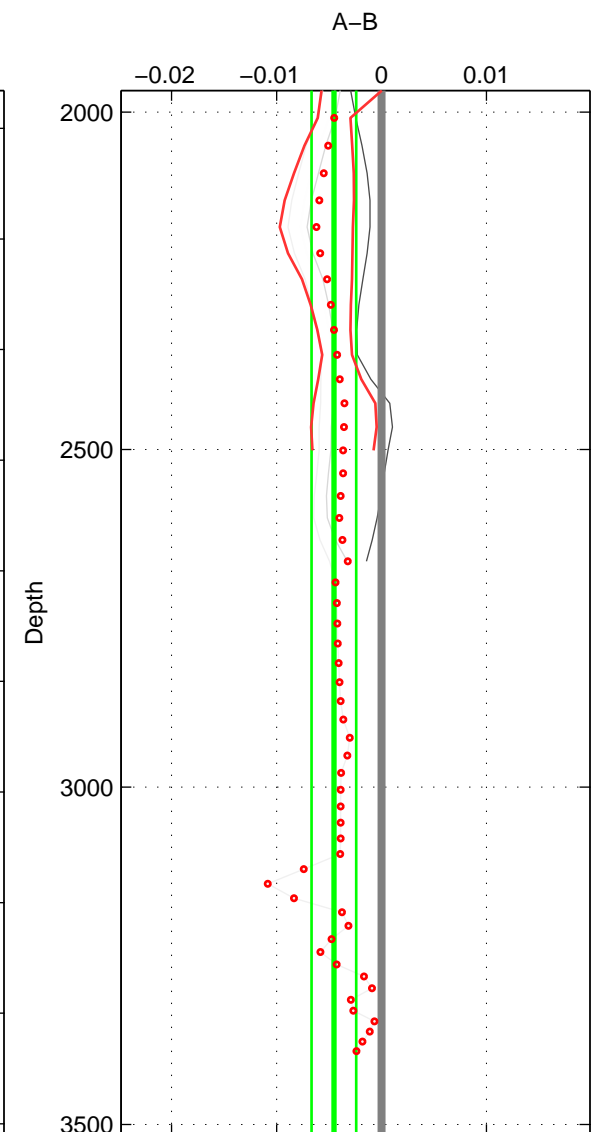

Cruise A (red). Date: Sep 1993 Cruisename: 33-18SN19950803

Cruise B (blue). Date: Aug 2005 Cruisename: 41-18SN20050729

*** "Favourite" values are means of spaces 1 2 3.

	Offset	O.StDev	Ratio	R.Stdev	Rating
SIGMA:	-0.002	0.001	1.000	0.000	2
THETA:	-0.007	0.006	1.000	0.000	2
DEPTH:	-0.005	0.002	1.000	0.000	2
FAV. :	-0.004	0.003	1.000	0.000	2

Profiles of A: 3
 Profiles of B: 4
 Diff profs : 7
 WMoffset (A-B): -0.0015304
 WMoffset stdev: 0.00095399
 WMratio (A/B): 0.99996
 WMratio stdev: 2.7303e-05

Quality (1-5): 2

Profiles of A: 3
 Profiles of B: 4
 Diff profs : 7
 WMoffset (A-B): -0.0069018
 WMoffset stdev: 0.0061919
 WMratio (A/B): 0.9998
 WMratio stdev: 0.00017713

Quality (1-5): 2

Profiles of A: 3
 Profiles of B: 4
 Diff profs : 7
 WMoffset (A-B): -0.00454
 WMoffset stdev: 0.0021213
 WMratio (A/B): 0.99987
 WMratio stdev: 6.0696e-05

Quality (1-5): 2