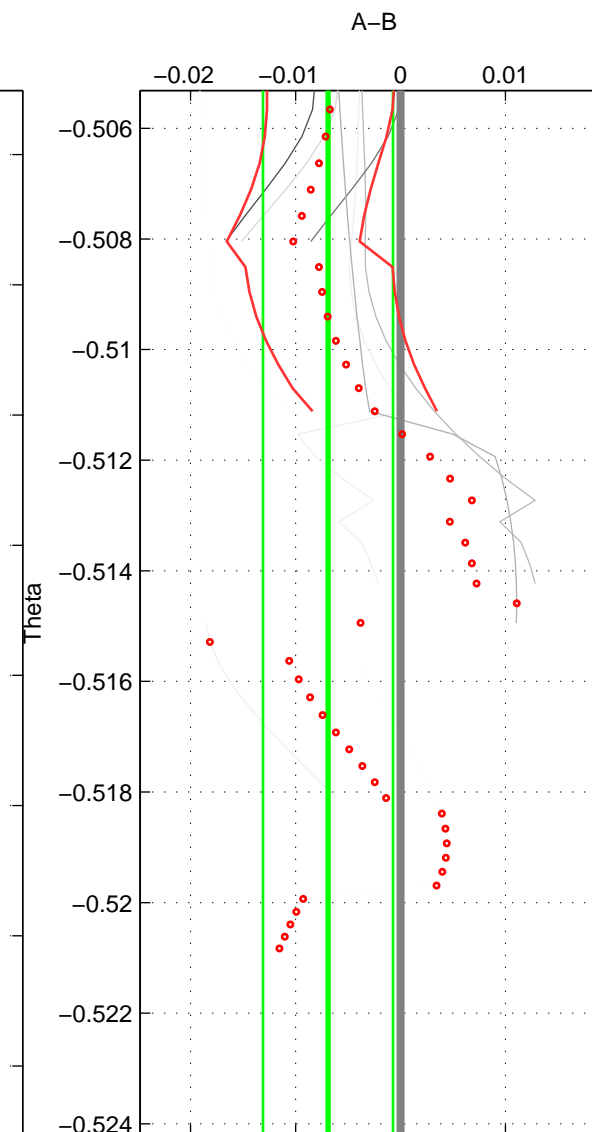

Cruise A (red). Date: Sep 1993 Cruisename: 33-18SN19950803

Cruise B (blue). Date: Aug 2005 Cruisename: 41-18SN20050729

*** "Favourite" values are means of spaces 1 2 3.

	Offset	O.StDev	Ratio	R.Stdev	Rating
SIGMA:	-0.002	0.001	1.000	0.000	2
THETA:	-0.007	0.006	1.000	0.000	2
DEPTH:	-0.005	0.002	1.000	0.000	2
FAV. :	-0.004	0.003	1.000	0.000	2

Profiles of A: 3
 Profiles of B: 4
 Diff profs : 7
 WMoffset (A-B): -0.0015304
 WMoffset stdev: 0.00095399
 WMratio (A/B): 0.99996
 WMratio stdev: 2.7303e-05

Quality (1-5): 2

Profiles of A: 3
 Profiles of B: 4
 Diff profs : 7
 WMoffset (A-B): -0.0069018
 WMoffset stdev: 0.0061919
 WMratio (A/B): 0.9998
 WMratio stdev: 0.00017713

Quality (1-5): 2

Profiles of A: 3
 Profiles of B: 4
 Diff profs : 7
 WMoffset (A-B): -0.00454
 WMoffset stdev: 0.0021213
 WMratio (A/B): 0.99987
 WMratio stdev: 6.0696e-05

Quality (1-5): 2