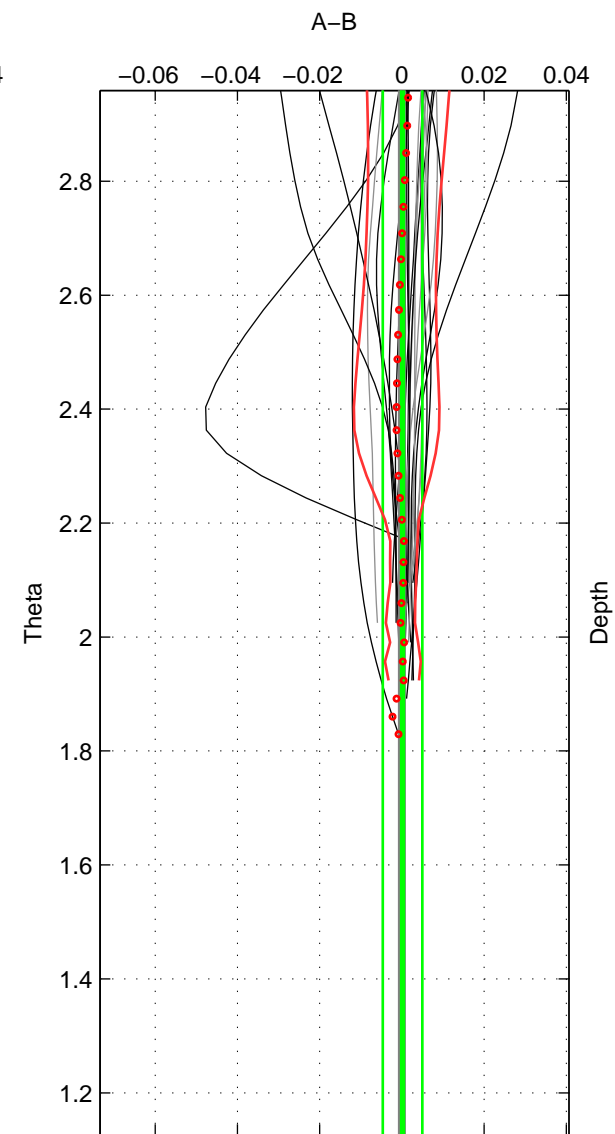

Cruise A (red). Date: Jul 2006 Cruisename: 712-49UP20060630

Cruise B (blue). Date: Feb 2008 Cruisename: 717-49UP20080122

*** "Favourite" values are means of spaces 1 2.

	Offset	O.StDev	Ratio	R.Stdev	Rating
SIGMA:	-0.000	0.003	1.000	0.000	5
THETA:	0.000	0.005	1.000	0.000	5
DEPTH:	-0.003	0.001	1.000	0.000	3
FAV.:	-0.000	0.004	1.000	0.000	5

Profiles of A: 18
 Profiles of B: 20
 Diff profs : 26
 WMoffset (A-B): -0.00038915
 WMoffset stdev: 0.00333
 WMratio (A/B): 0.99999
 WMratio stdev: 9.6203e-05

Quality (1-5): 5

Profiles of A: 18
 Profiles of B: 20
 Diff profs : 26
 WMoffset (A-B): 0.0001359
 WMoffset stdev: 0.0048113
 WMratio (A/B): 1
 WMratio stdev: 0.00013907

Quality (1-5): 5

Profiles of A: 18
 Profiles of B: 20
 Diff profs : 26
 WMoffset (A-B): -0.0025648
 WMoffset stdev: 0.00073753
 WMratio (A/B): 0.99993
 WMratio stdev: 2.1301e-05

Quality (1-5): 3

Please note that statistics are bad.