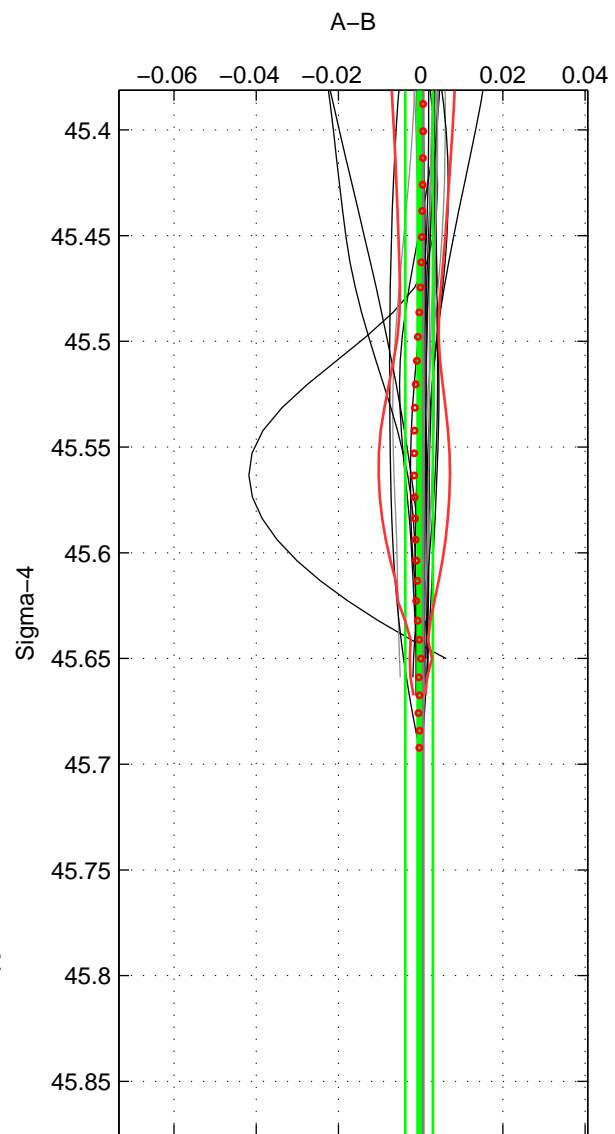

Cruise A (red). Date: Jul 2006 Cruisename: 712-49UP20060630

Cruise B (blue). Date: Feb 2008 Cruisename: 717-49UP20080122

*** "Favourite" values are means of spaces 1 2.

	Offset	O.StDev	Ratio	R.Stdev	Rating
SIGMA:	-0.000	0.003	1.000	0.000	5
THETA:	0.000	0.005	1.000	0.000	5
DEPTH:	-0.003	0.001	1.000	0.000	3
FAV.:	-0.000	0.004	1.000	0.000	5

Profiles of A: 18
 Profiles of B: 20
 Diff profs : 26
 WMoffset (A-B): -0.00038915
 WMoffset stdev: 0.00333
 WMratio (A/B): 0.99999
 WMratio stdev: 9.6203e-05

Quality (1-5): 5

Profiles of A: 18
 Profiles of B: 20
 Diff profs : 26
 WMoffset (A-B): 0.0001359
 WMoffset stdev: 0.0048113
 WMratio (A/B): 1
 WMratio stdev: 0.00013907

Quality (1-5): 5

Profiles of A: 18
 Profiles of B: 20
 Diff profs : 26
 WMoffset (A-B): -0.0025648
 WMoffset stdev: 0.00073753
 WMratio (A/B): 0.99993
 WMratio stdev: 2.1301e-05

Quality (1-5): 3

Please note that statistics are bad.