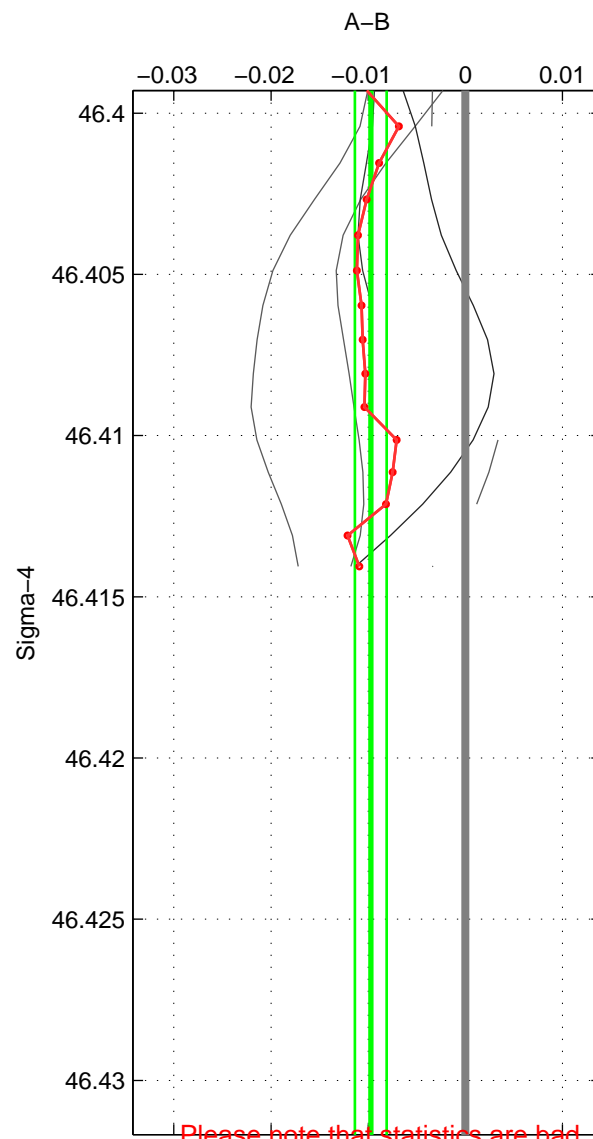

Cruise A (red). Date: Feb 1994 Cruisename: 70-58AA19940203

Cruise B (blue). Date: Sep 1980 Cruisename: 111-77YM19800811

\*\*\* "Favourite" values are those of space 2.

	Offset	O.StDev	Ratio	R.Stdev	Rating
SIGMA:	-0.010	0.002	1.000	0.000	2
THETA:	-0.013	0.005	1.000	0.000	5
DEPTH:	-0.007	0.004	1.000	0.000	2
FAV. :	-0.013	0.005	1.000	0.000	5

Please note that statistics are bad.

Profiles of A: 2  
 Profiles of B: 5  
 Diff profs : 10  
 WMoffset (A-B): -0.0097333  
 WMoffset stdev: 0.0016345  
 WMratio (A/B): 0.99972  
 WMratio stdev: 4.6808e-05

Quality (1-5): 2

Profiles of A: 3  
 Profiles of B: 7  
 Diff profs : 19  
 WMoffset (A-B): -0.012639  
 WMoffset stdev: 0.0048874  
 WMratio (A/B): 0.99964  
 WMratio stdev: 0.00013994

Quality (1-5): 5

Please note that statistics are bad.

Profiles of A: 1  
 Profiles of B: 4  
 Diff profs : 4  
 WMoffset (A-B): -0.0074773  
 WMoffset stdev: 0.0039309  
 WMratio (A/B): 0.99979  
 WMratio stdev: 0.00011253