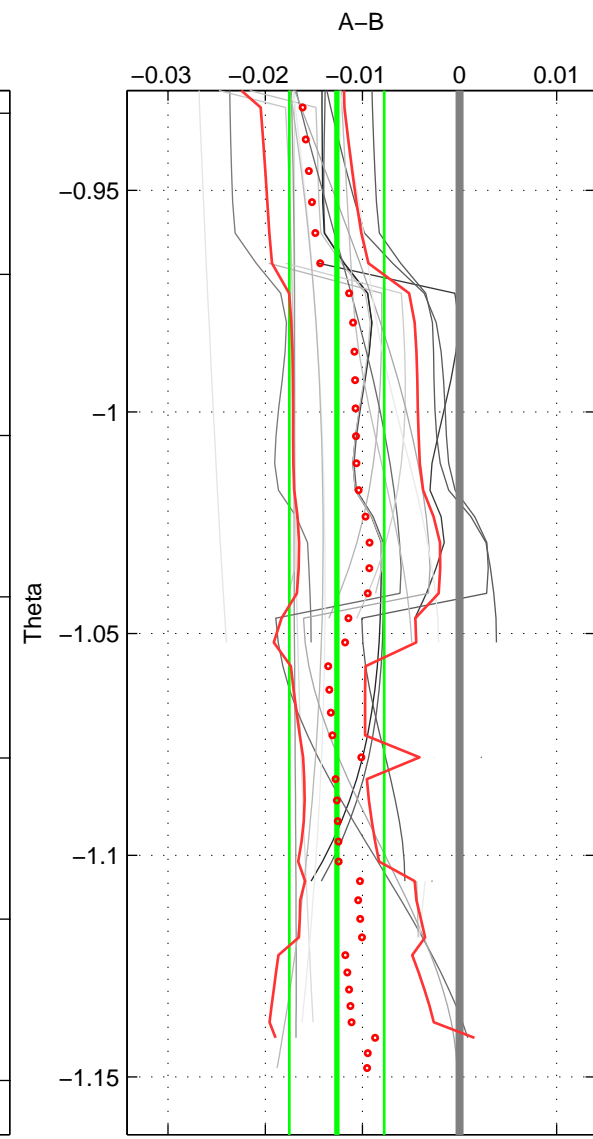

Cruise A (red). Date: Feb 1994 Cruisename: 70-58AA19940203

Cruise B (blue). Date: Sep 1980 Cruisename: 111-77YM19800811

\*\*\* "Favourite" values are those of space 2.

	Offset	O.StDev	Ratio	R.Stdev	Rating
SIGMA:	-0.010	0.002	1.000	0.000	2
THETA:	-0.013	0.005	1.000	0.000	5
DEPTH:	-0.007	0.004	1.000	0.000	2
FAV. :	-0.013	0.005	1.000	0.000	5

Please note that statistics are bad.

Profiles of A: 2  
 Profiles of B: 5  
 Diff profs : 10  
 WMoffset (A-B): -0.0097333  
 WMoffset stdev: 0.0016345  
 WMratio (A/B): 0.99972  
 WMratio stdev: 4.6808e-05

Quality (1-5): 2

Profiles of A: 3  
 Profiles of B: 7  
 Diff profs : 19  
 WMoffset (A-B): -0.012639  
 WMoffset stdev: 0.0048874  
 WMratio (A/B): 0.99964  
 WMratio stdev: 0.00013994

Quality (1-5): 5

Please note that statistics are bad.

Profiles of A: 1  
 Profiles of B: 4  
 Diff profs : 4  
 WMoffset (A-B): -0.0074773  
 WMoffset stdev: 0.0039309  
 WMratio (A/B): 0.99979  
 WMratio stdev: 0.00011253