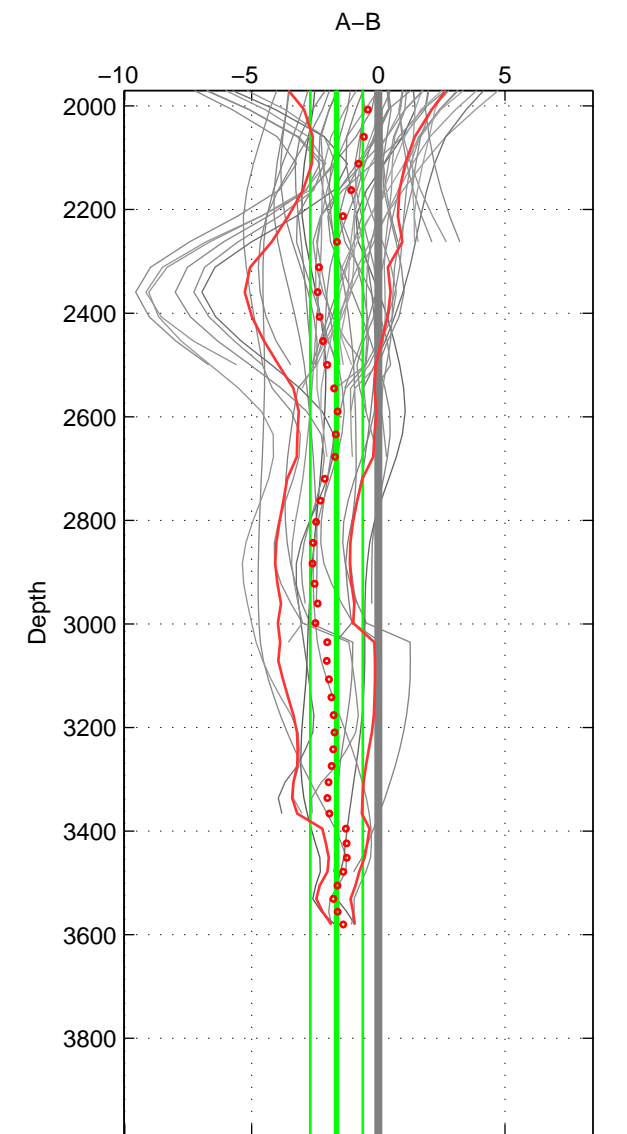

Cruise A (red). Date: Sep 1986 Cruisename: 117-06AQ19860627

Cruise B (blue). Date: Apr 1995 Cruisename: 320-74JC19950320

*** "Favourite" values are those of space 3.

	Offset	O.StDev	Ratio	R.Stdev	Rating
SIGMA:	NaN	NaN	NaN	NaN	NaN
THETA:	NaN	NaN	NaN	NaN	NaN
DEPTH:	-0.002	0.001	1.000	0.000	5
FAV.:	-0.002	0.001	1.000	0.000	5

Profiles of A: 8
 Profiles of B: 7
 Diff profs: 56
 WMoffset (A-B): -0.0016453
 WMoffset stdev: 0.0010359
 WMratio (A/B): 0.99995
 WMratio stdev: 2.9888e-05

Quality (1-5): 5