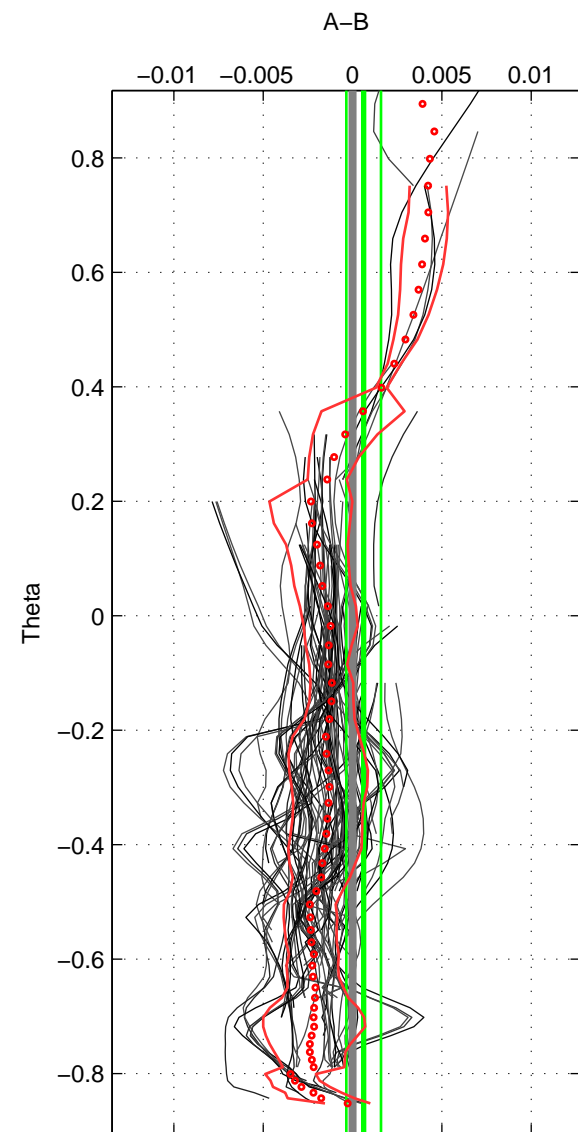

Cruise A (red). Date: Jun 1992 Cruisename: 120-06AQ19920521

Cruise B (blue). Date: Dec 2010 Cruisename: 130-06AQ20101128

\*\*\* "Favourite" values are means of spaces 1 2 3.

	Offset	O.StDev	Ratio	R.Stdev	Rating
SIGMA:	0.000	0.001	1.000	0.000	5
THETA:	0.001	0.001	1.000	0.000	5
DEPTH:	-0.003	0.000	1.000	0.000	5
FAV. :	-0.001	0.001	1.000	0.000	5

Profiles of A: 34  
 Profiles of B: 44  
 Diff profs : 87  
 WMoffset (A-B): 0.00038677  
 WMoffset stdev: 0.0013603  
 WMratio (A/B): 1  
 WMratio stdev: 3.9222e-05

Quality (1-5): 5

Profiles of A: 34  
 Profiles of B: 44  
 Diff profs : 86  
 WMoffset (A-B): 0.00061663  
 WMoffset stdev: 0.00096967  
 WMratio (A/B): 1  
 WMratio stdev: 2.7957e-05

Quality (1-5): 5

Profiles of A: 34  
 Profiles of B: 44  
 Diff profs : 86  
 WMoffset (A-B): -0.0026589  
 WMoffset stdev: 0.00031296  
 WMratio (A/B): 0.99992  
 WMratio stdev: 9.0329e-06

Quality (1-5): 5