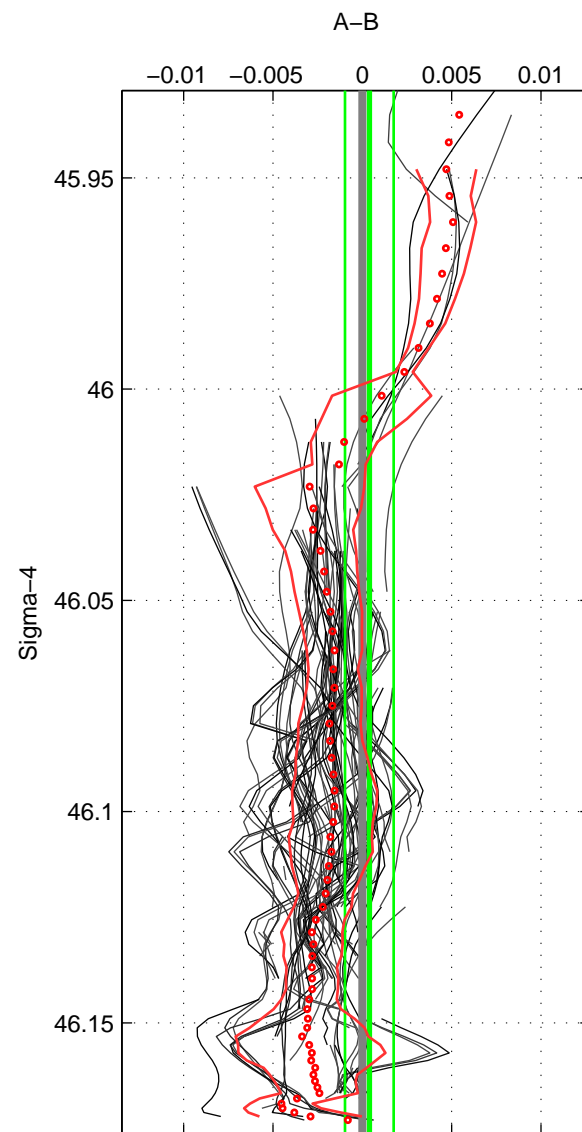

Cruise A (red). Date: Jun 1992 Cruisename: 120-06AQ19920521

Cruise B (blue). Date: Dec 2010 Cruisename: 130-06AQ20101128

\*\*\* "Favourite" values are means of spaces 1 2 3.

	Offset	O.StDev	Ratio	R.Stdev	Rating
SIGMA:	0.000	0.001	1.000	0.000	5
THETA:	0.001	0.001	1.000	0.000	5
DEPTH:	-0.003	0.000	1.000	0.000	5
FAV. :	-0.001	0.001	1.000	0.000	5

Profiles of A: 34  
 Profiles of B: 44  
 Diff profs : 87  
 WMoffset (A-B): 0.00038677  
 WMoffset stdev: 0.0013603  
 WMratio (A/B): 1  
 WMratio stdev: 3.9222e-05

Quality (1-5): 5

Profiles of A: 34  
 Profiles of B: 44  
 Diff profs : 86  
 WMoffset (A-B): 0.00061663  
 WMoffset stdev: 0.00096967  
 WMratio (A/B): 1  
 WMratio stdev: 2.7957e-05

Quality (1-5): 5

Profiles of A: 34  
 Profiles of B: 44  
 Diff profs : 86  
 WMoffset (A-B): -0.0026589  
 WMoffset stdev: 0.00031296  
 WMratio (A/B): 0.99992  
 WMratio stdev: 9.0329e-06

Quality (1-5): 5