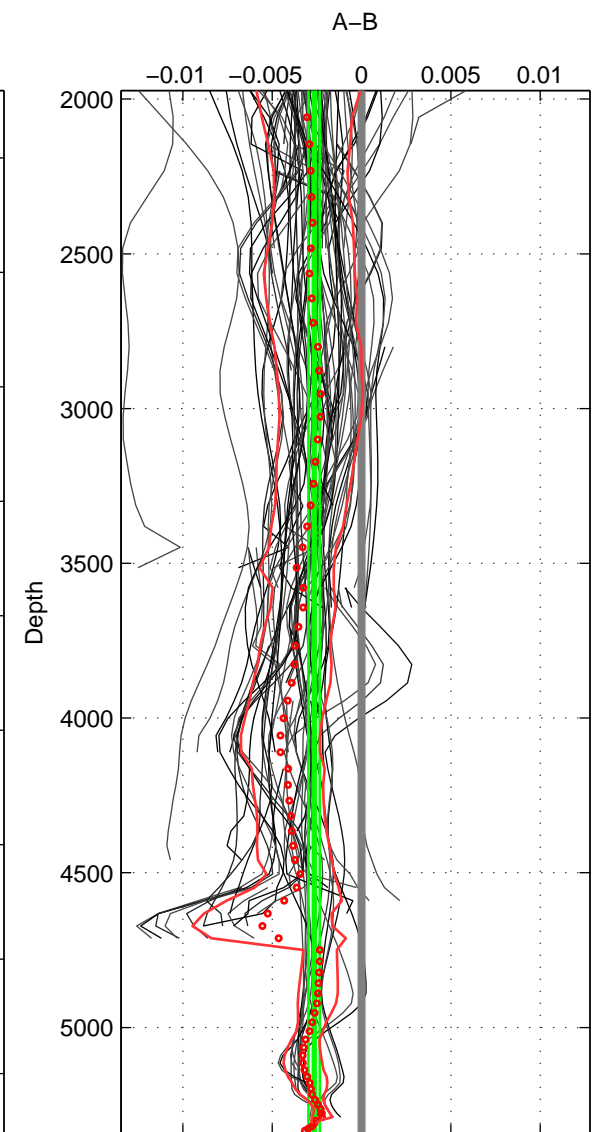

Cruise A (red). Date: Jun 1992 Cruisename: 120-06AQ19920521

Cruise B (blue). Date: Dec 2010 Cruisename: 130-06AQ20101128

\*\*\* "Favourite" values are means of spaces 1 2 3.

	Offset	O.StDev	Ratio	R.Stdev	Rating
SIGMA:	0.000	0.001	1.000	0.000	5
THETA:	0.001	0.001	1.000	0.000	5
DEPTH:	-0.003	0.000	1.000	0.000	5
FAV. :	-0.001	0.001	1.000	0.000	5

Profiles of A: 34  
 Profiles of B: 44  
 Diff profs : 87  
 WMoffset (A-B): 0.00038677  
 WMoffset stdev: 0.0013603  
 WMratio (A/B): 1  
 WMratio stdev: 3.9222e-05

Quality (1-5): 5

Profiles of A: 34  
 Profiles of B: 44  
 Diff profs : 86  
 WMoffset (A-B): 0.00061663  
 WMoffset stdev: 0.00096967  
 WMratio (A/B): 1  
 WMratio stdev: 2.7957e-05

Quality (1-5): 5

Profiles of A: 34  
 Profiles of B: 44  
 Diff profs : 86  
 WMoffset (A-B): -0.0026589  
 WMoffset stdev: 0.00031296  
 WMratio (A/B): 0.99992  
 WMratio stdev: 9.0329e-06

Quality (1-5): 5