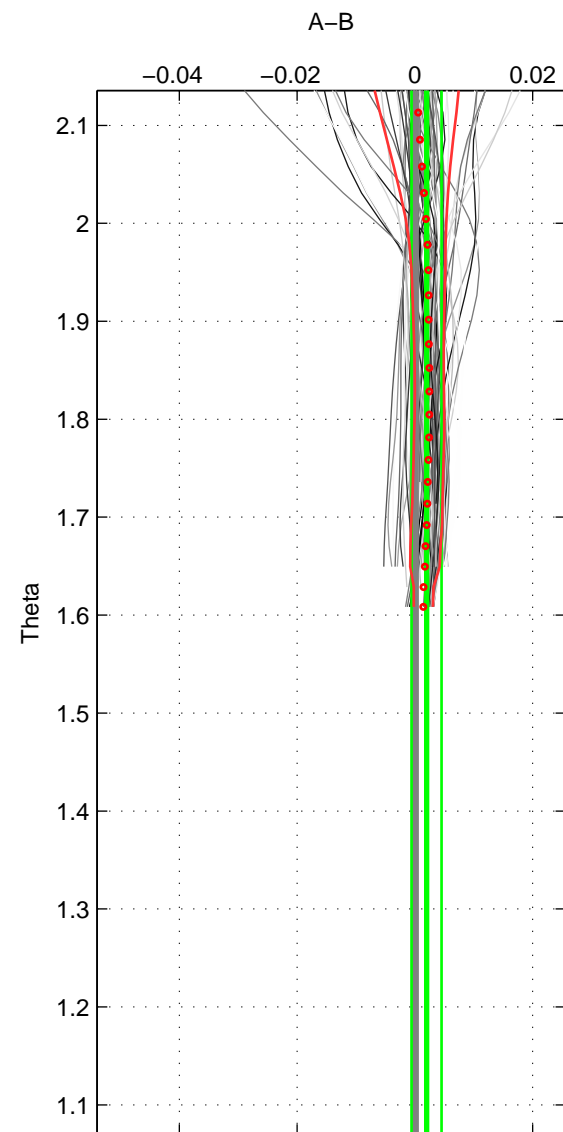

Cruise A (red). Date: Jun 2006 Cruisename: 608-49NZ20060526
 Cruise B (blue). Date: Jun 1997 Cruisename: 681-49UP19970530

*** "Favourite" values are those of space 1.

	Offset	O.StDev	Ratio	R.Stdev	Rating
SIGMA:	0.001	0.001	1.000	0.000	5
THETA:	0.002	0.003	1.000	0.000	4
DEPTH:	-0.012	0.002	1.000	0.000	3
FAV.:	0.001	0.001	1.000	0.000	5

Profiles of A: 22
 Profiles of B: 14
 Diff profs : 79
 WMoffset (A-B): 0.0011017
 WMoffset stdev: 0.0014175
 WMratio (A/B): 1
 WMratio stdev: 4.0977e-05

Quality (1-5): 5

Profiles of A: 22
 Profiles of B: 14
 Diff profs : 79
 WMoffset (A-B): 0.0019814
 WMoffset stdev: 0.0025484
 WMratio (A/B): 1.0001
 WMratio stdev: 7.3663e-05

Quality (1-5): 4

Profiles of A: 22
 Profiles of B: 14
 Diff profs : 79
 WMoffset (A-B): -0.012054
 WMoffset stdev: 0.0021271
 WMratio (A/B): 0.99965
 WMratio stdev: 6.1715e-05

Quality (1-5): 3

Please note that statistics are bad.