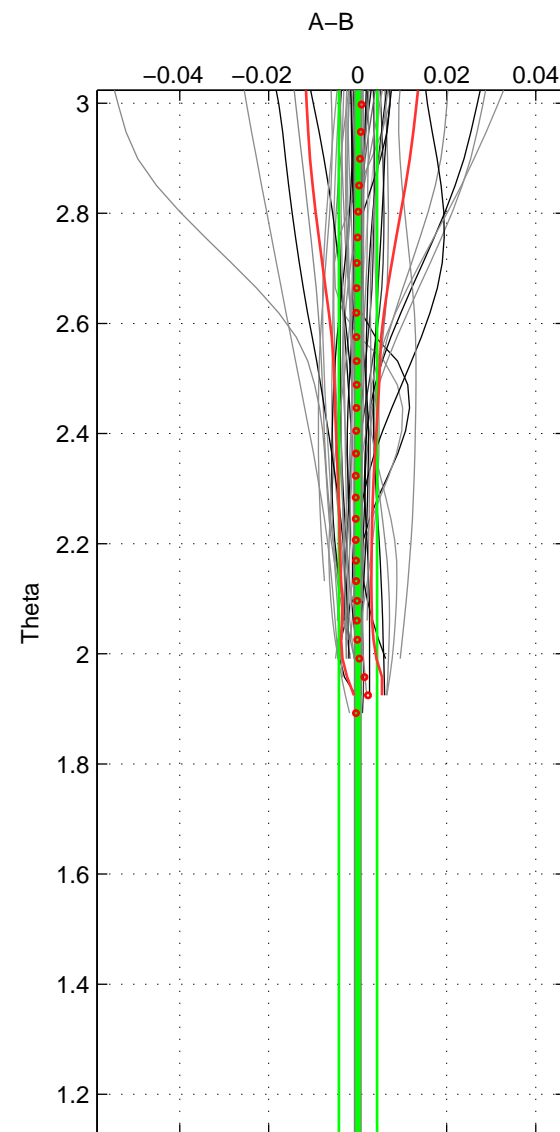

Cruise A (red). Date: Apr 2003 Cruisename: 661-49UF20030422

Cruise B (blue). Date: Feb 2008 Cruisename: 717-49UP20080122

*** "Favourite" values are means of spaces 1 2.

	Offset	O.StDev	Ratio	R.Stdev	Rating
SIGMA:	-0.000	0.003	1.000	0.000	5
THETA:	0.000	0.004	1.000	0.000	5
DEPTH:	0.001	0.000	1.000	0.000	3
FAV. :	-0.000	0.004	1.000	0.000	5

Profiles of A: 33
 Profiles of B: 17
 Diff profs : 53
 WMoffset (A-B): -0.00031801
 WMoffset stdev: 0.0029602
 WMratio (A/B): 0.99999
 WMratio stdev: 8.5566e-05

Quality (1-5): 5

Profiles of A: 33
 Profiles of B: 17
 Diff profs : 53
 WMoffset (A-B): 5.5263e-05
 WMoffset stdev: 0.0042928
 WMratio (A/B): 1
 WMratio stdev: 0.00012411

Quality (1-5): 5

Please note that statistics are bad.

Profiles of A: 33
 Profiles of B: 17
 Diff profs : 53
 WMoffset (A-B): 0.0010482
 WMoffset stdev: 0.00041119
 WMratio (A/B): 1
 WMratio stdev: 1.1877e-05