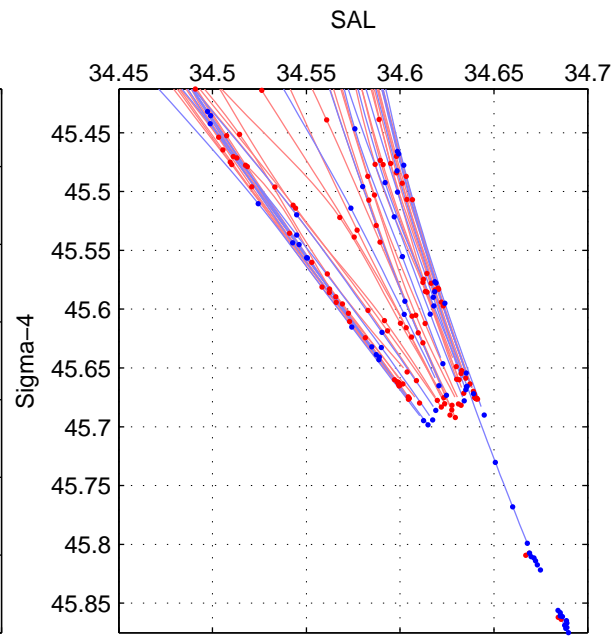

Cruise A (red). Date: Apr 2003 Cruisename: 661-49UF20030422

Cruise B (blue). Date: Feb 2008 Cruisename: 717-49UP20080122

*** "Favourite" values are means of spaces 1 2.

	Offset	O.StDev	Ratio	R.Stdev	Rating
SIGMA:	-0.000	0.003	1.000	0.000	5
THETA:	0.000	0.004	1.000	0.000	5
DEPTH:	0.001	0.000	1.000	0.000	3
FAV. :	-0.000	0.004	1.000	0.000	5

Profiles of A: 33
 Profiles of B: 17
 Diff profs : 53
 WMoffset (A-B): -0.00031801
 WMoffset stdev: 0.0029602
 WMratio (A/B): 0.99999
 WMratio stdev: 8.5566e-05

Quality (1-5): 5

Profiles of A: 33
 Profiles of B: 17
 Diff profs : 53
 WMoffset (A-B): 5.5263e-05
 WMoffset stdev: 0.0042928
 WMratio (A/B): 1
 WMratio stdev: 0.00012411

Quality (1-5): 5

Please note that statistics are bad.

Profiles of A: 33
 Profiles of B: 17
 Diff profs : 53
 WMoffset (A-B): 0.0010482
 WMoffset stdev: 0.00041119
 WMratio (A/B): 1
 WMratio stdev: 1.1877e-05