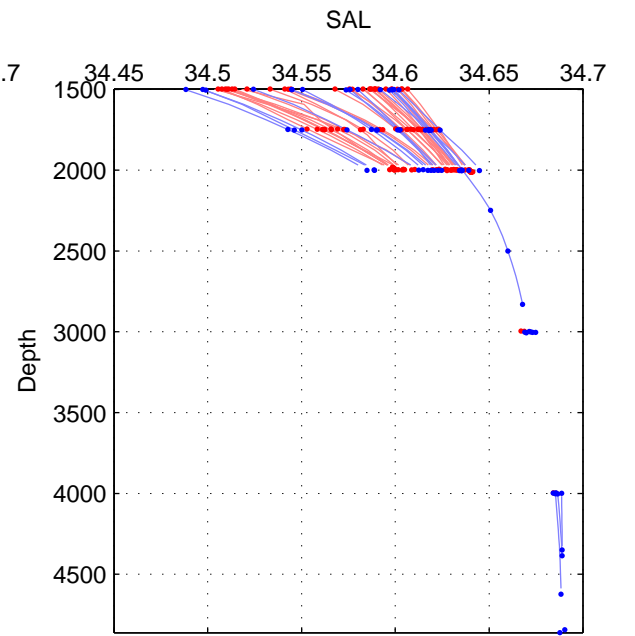

Cruise A (red). Date: Apr 2003 Cruisename: 661-49UF20030422

Cruise B (blue). Date: Feb 2008 Cruisename: 717-49UP20080122

*** "Favourite" values are means of spaces 1 2.

	Offset	O.StDev	Ratio	R.Stdev	Rating
SIGMA:	-0.000	0.003	1.000	0.000	5
THETA:	0.000	0.004	1.000	0.000	5
DEPTH:	0.001	0.000	1.000	0.000	3
FAV. :	-0.000	0.004	1.000	0.000	5

Profiles of A: 33
 Profiles of B: 17
 Diff profs : 53
 WMoffset (A-B): -0.00031801
 WMoffset stdev: 0.0029602
 WMratio (A/B): 0.99999
 WMratio stdev: 8.5566e-05

Quality (1-5): 5

Profiles of A: 33
 Profiles of B: 17
 Diff profs : 53
 WMoffset (A-B): 5.5263e-05
 WMoffset stdev: 0.0042928
 WMratio (A/B): 1
 WMratio stdev: 0.00012411

Quality (1-5): 5

Please note that statistics are bad.

Profiles of A: 33
 Profiles of B: 17
 Diff profs : 53
 WMoffset (A-B): 0.0010482
 WMoffset stdev: 0.00041119
 WMratio (A/B): 1
 WMratio stdev: 1.1877e-05