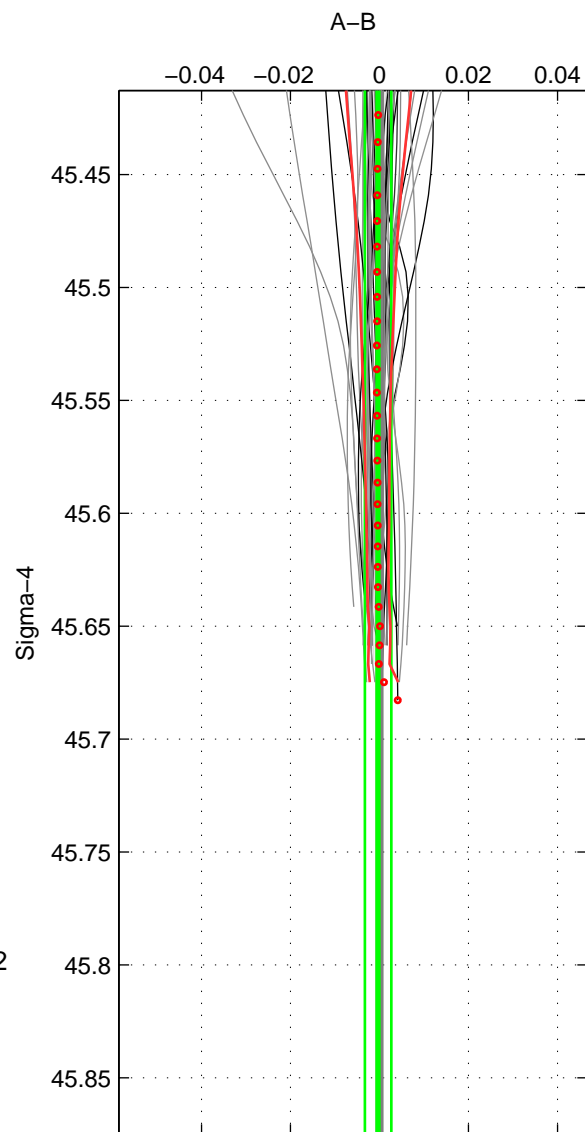

Cruise A (red). Date: Apr 2003 Cruisename: 661-49UF20030422

Cruise B (blue). Date: Feb 2008 Cruisename: 717-49UP20080122

*** "Favourite" values are means of spaces 1 2.

	Offset	O.StDev	Ratio	R.Stdev	Rating
SIGMA:	-0.000	0.003	1.000	0.000	5
THETA:	0.000	0.004	1.000	0.000	5
DEPTH:	0.001	0.000	1.000	0.000	3
FAV. :	-0.000	0.004	1.000	0.000	5

Profiles of A: 33
 Profiles of B: 17
 Diff profs : 53
 WMoffset (A-B): -0.00031801
 WMoffset stdev: 0.0029602
 WMratio (A/B): 0.99999
 WMratio stdev: 8.5566e-05

Quality (1-5): 5

Profiles of A: 33
 Profiles of B: 17
 Diff profs : 53
 WMoffset (A-B): 5.5263e-05
 WMoffset stdev: 0.0042928
 WMratio (A/B): 1
 WMratio stdev: 0.00012411

Quality (1-5): 5

Please note that statistics are bad.

Profiles of A: 33
 Profiles of B: 17
 Diff profs : 53
 WMoffset (A-B): 0.0010482
 WMoffset stdev: 0.00041119
 WMratio (A/B): 1
 WMratio stdev: 1.1877e-05