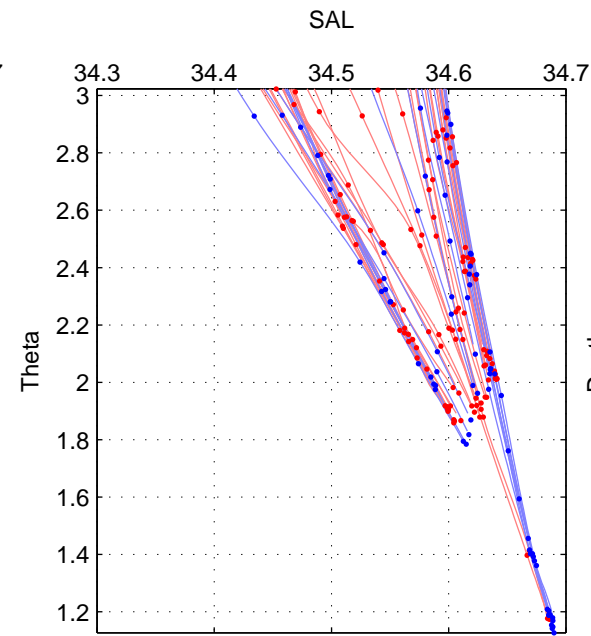

Cruise A (red). Date: Apr 2003 Cruisename: 661-49UF20030422

Cruise B (blue). Date: Feb 2008 Cruisename: 717-49UP20080122

*** "Favourite" values are means of spaces 1 2.

	Offset	O.StDev	Ratio	R.Stdev	Rating
SIGMA:	-0.000	0.003	1.000	0.000	5
THETA:	0.000	0.004	1.000	0.000	5
DEPTH:	0.001	0.000	1.000	0.000	3
FAV. :	-0.000	0.004	1.000	0.000	5

Profiles of A: 33
 Profiles of B: 17
 Diff profs : 53
 WMoffset (A-B): -0.00031801
 WMoffset stdev: 0.0029602
 WMratio (A/B): 0.99999
 WMratio stdev: 8.5566e-05

Quality (1-5): 5

Profiles of A: 33
 Profiles of B: 17
 Diff profs : 53
 WMoffset (A-B): 5.5263e-05
 WMoffset stdev: 0.0042928
 WMratio (A/B): 1
 WMratio stdev: 0.00012411

Quality (1-5): 5

Please note that statistics are bad.

Profiles of A: 33
 Profiles of B: 17
 Diff profs : 53
 WMoffset (A-B): 0.0010482
 WMoffset stdev: 0.00041119
 WMratio (A/B): 1
 WMratio stdev: 1.1877e-05