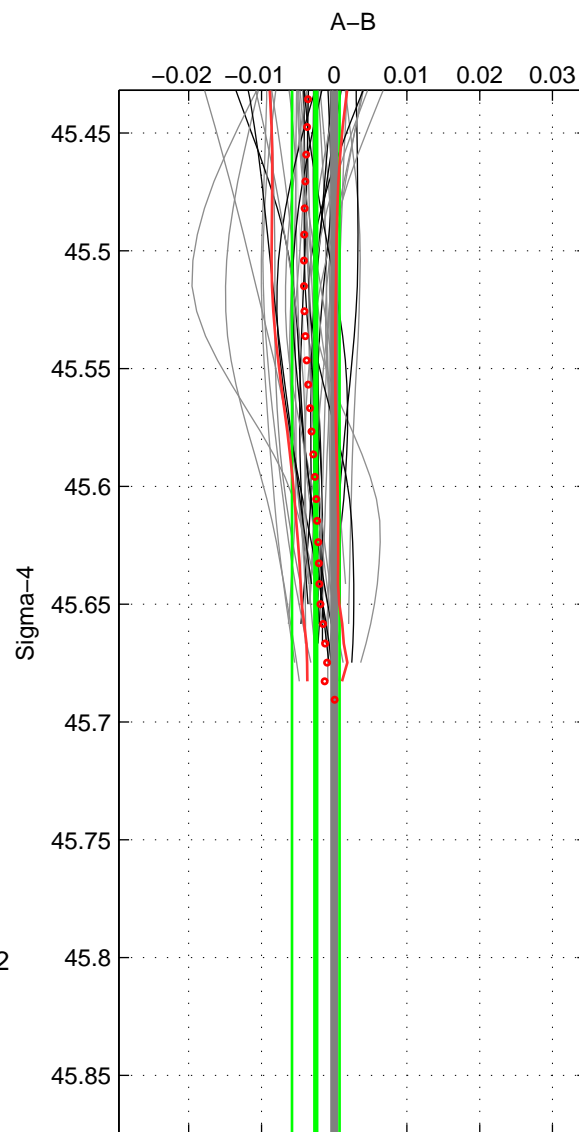

Cruise A (red). Date: Jul 1997 Cruisename: 682-49UP19970623

Cruise B (blue). Date: Feb 2008 Cruisename: 717-49UP20080122

\*\*\* "Favourite" values are means of spaces 1 2.

	Offset	O.StDev	Ratio	R.Stdev	Rating
SIGMA:	-0.003	0.003	1.000	0.000	5
THETA:	-0.003	0.004	1.000	0.000	5
DEPTH:	-0.001	0.001	1.000	0.000	3
FAV. :	-0.003	0.004	1.000	0.000	5

Profiles of A: 29  
 Profiles of B: 16  
 Diff profs : 43  
 WMoffset (A-B): -0.0025367  
 WMoffset stdev: 0.003257  
 WMratio (A/B): 0.99993  
 WMratio stdev: 9.4137e-05

Quality (1-5): 5

Profiles of A: 29  
 Profiles of B: 16  
 Diff profs : 43  
 WMoffset (A-B): -0.0029997  
 WMoffset stdev: 0.0042258  
 WMratio (A/B): 0.99991  
 WMratio stdev: 0.00012215

Quality (1-5): 5

Profiles of A: 29  
 Profiles of B: 16  
 Diff profs : 43  
 WMoffset (A-B): -0.0014467  
 WMoffset stdev: 0.00073195  
 WMratio (A/B): 0.99996  
 WMratio stdev: 2.1206e-05

Quality (1-5): 3