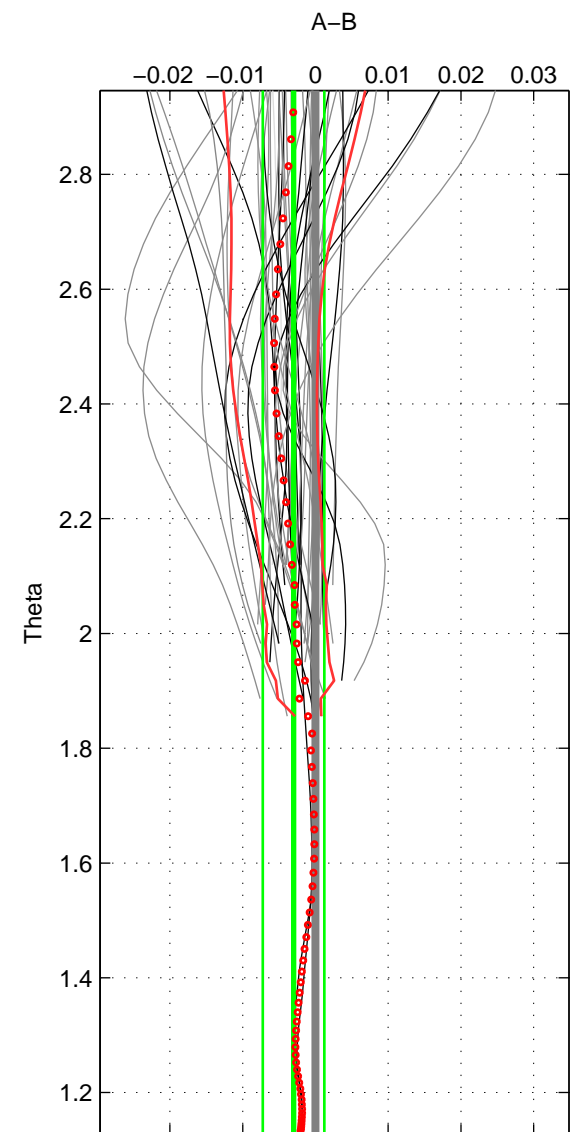

Cruise A (red). Date: Jul 1997 Cruisename: 682-49UP19970623

Cruise B (blue). Date: Feb 2008 Cruisename: 717-49UP20080122

\*\*\* "Favourite" values are means of spaces 1 2.

	Offset	O.StDev	Ratio	R.Stdev	Rating
SIGMA:	-0.003	0.003	1.000	0.000	5
THETA:	-0.003	0.004	1.000	0.000	5
DEPTH:	-0.001	0.001	1.000	0.000	3
FAV. :	-0.003	0.004	1.000	0.000	5

Profiles of A: 29  
 Profiles of B: 16  
 Diff profs : 43  
 WMoffset (A-B): -0.0025367  
 WMoffset stdev: 0.003257  
 WMratio (A/B): 0.99993  
 WMratio stdev: 9.4137e-05

Quality (1-5): 5

Profiles of A: 29  
 Profiles of B: 16  
 Diff profs : 43  
 WMoffset (A-B): -0.0029997  
 WMoffset stdev: 0.0042258  
 WMratio (A/B): 0.99991  
 WMratio stdev: 0.00012215

Quality (1-5): 5

Profiles of A: 29  
 Profiles of B: 16  
 Diff profs : 43  
 WMoffset (A-B): -0.0014467  
 WMoffset stdev: 0.00073195  
 WMratio (A/B): 0.99996  
 WMratio stdev: 2.1206e-05

Quality (1-5): 3