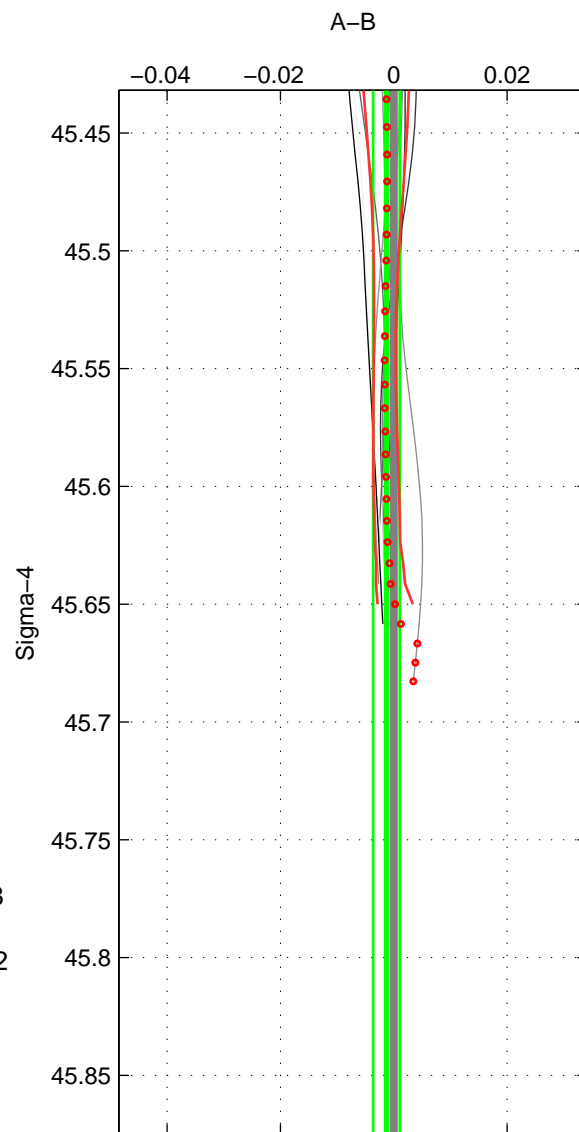

Cruise A (red). Date: Nov 2003 Cruisename: 663-49UF20031028

Cruise B (blue). Date: Feb 2008 Cruisename: 717-49UP20080122

\*\*\* "Favourite" values are means of spaces 1 2.

	Offset	O.StDev	Ratio	R.Stdev	Rating
SIGMA:	-0.001	0.002	1.000	0.000	4
THETA:	-0.002	0.004	1.000	0.000	4
DEPTH:	0.000	0.000	1.000	0.000	3
FAV. :	-0.002	0.003	1.000	0.000	4

Profiles of A: 7  
 Profiles of B: 17  
 Diff profs : 11  
 WMoffset (A-B): -0.0013141  
 WMoffset stdev: 0.0023423  
 WMratio (A/B): 0.99996  
 WMratio stdev: 6.776e-05

Quality (1-5): 4

Profiles of A: 7  
 Profiles of B: 17  
 Diff profs : 11  
 WMoffset (A-B): -0.0018439  
 WMoffset stdev: 0.003623  
 WMratio (A/B): 0.99995  
 WMratio stdev: 0.00010483

Quality (1-5): 4

Profiles of A: 7  
 Profiles of B: 17  
 Diff profs : 11  
 WMoffset (A-B): 4.7932e-06  
 WMoffset stdev: 0.00041959  
 WMratio (A/B): 1  
 WMratio stdev: 1.223e-05

Quality (1-5): 3

Please note that statistics are bad.