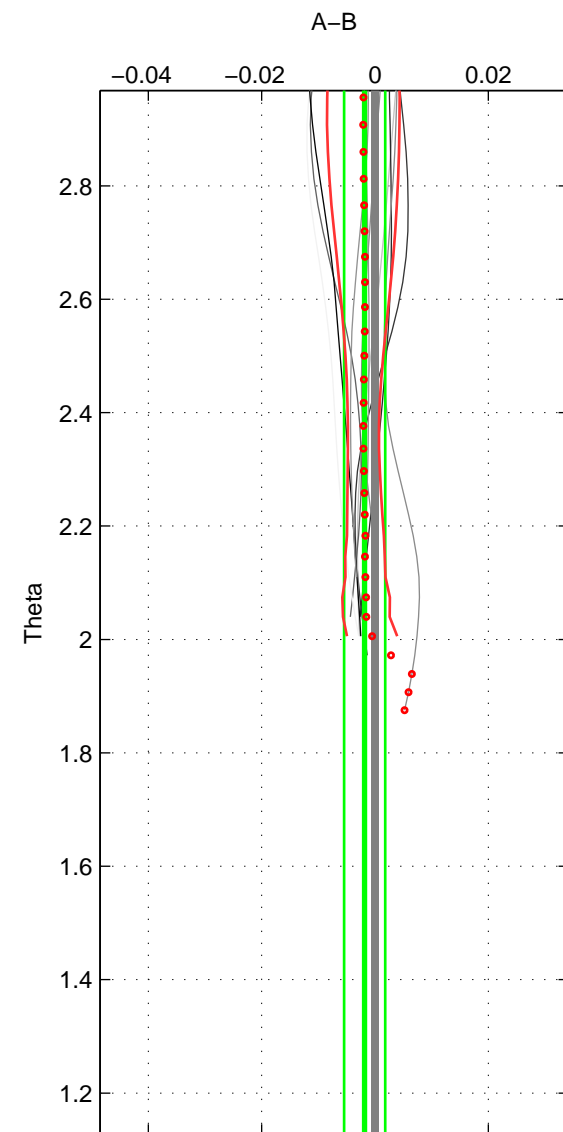

Cruise A (red). Date: Nov 2003 Cruisename: 663-49UF20031028

Cruise B (blue). Date: Feb 2008 Cruisename: 717-49UP20080122

\*\*\* "Favourite" values are means of spaces 1 2.

	Offset	O.StDev	Ratio	R.Stdev	Rating
SIGMA:	-0.001	0.002	1.000	0.000	4
THETA:	-0.002	0.004	1.000	0.000	4
DEPTH:	0.000	0.000	1.000	0.000	3
FAV. :	-0.002	0.003	1.000	0.000	4

Profiles of A: 7  
 Profiles of B: 17  
 Diff profs : 11  
 WMoffset (A-B): -0.0013141  
 WMoffset stdev: 0.0023423  
 WMratio (A/B): 0.99996  
 WMratio stdev: 6.776e-05

Quality (1-5): 4

Profiles of A: 7  
 Profiles of B: 17  
 Diff profs : 11  
 WMoffset (A-B): -0.0018439  
 WMoffset stdev: 0.003623  
 WMratio (A/B): 0.99995  
 WMratio stdev: 0.00010483

Quality (1-5): 4

Profiles of A: 7  
 Profiles of B: 17  
 Diff profs : 11  
 WMoffset (A-B): 4.7932e-06  
 WMoffset stdev: 0.00041959  
 WMratio (A/B): 1  
 WMratio stdev: 1.223e-05

Quality (1-5): 3

Please note that statistics are bad.