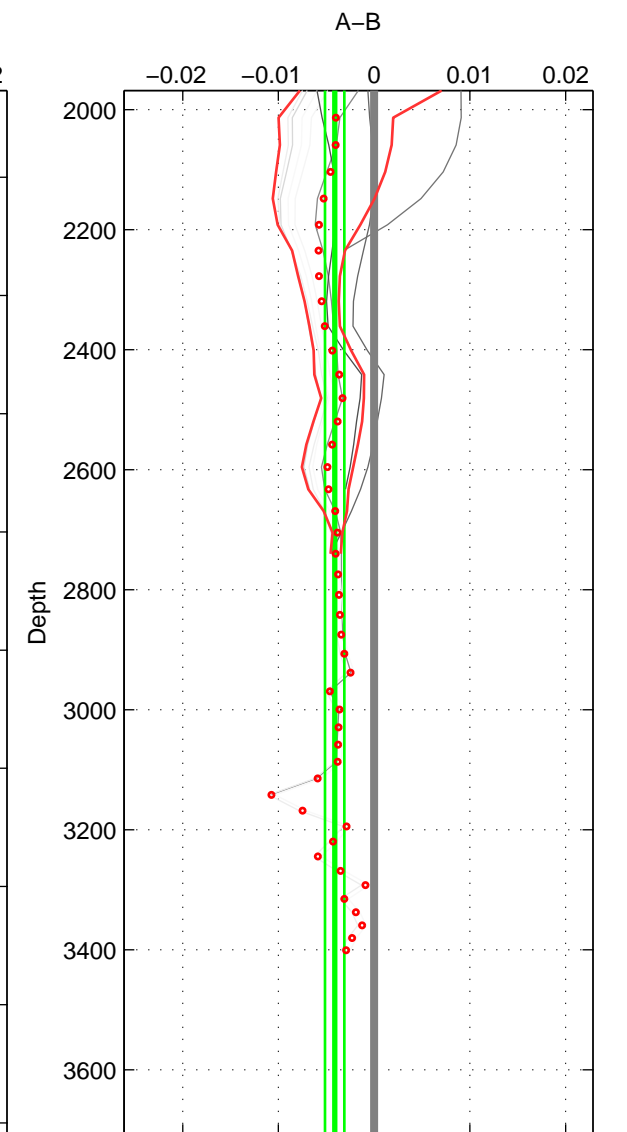

Cruise A (red). Date: Sep 1993 Cruisename: 33-18SN19950803

Cruise B (blue). Date: Aug 2006 Cruisename: 42-18SN20060805

*** "Favourite" values are those of space 1.

	Offset	O.StDev	Ratio	R.Stdev	Rating
SIGMA:	-0.001	0.001	1.000	0.000	4
THETA:	-0.004	0.006	1.000	0.000	3
DEPTH:	-0.004	0.001	1.000	0.000	3
FAV. :	-0.001	0.001	1.000	0.000	4

Profiles of A: 3
 Profiles of B: 6
 Diff profs : 11
 WMoffset (A-B): -0.0011514
 WMoffset stdev: 0.00142
 WMratio (A/B): 0.99997
 WMratio stdev: 4.0633e-05

Quality (1-5): 4

Profiles of A: 3
 Profiles of B: 6
 Diff profs : 11
 WMoffset (A-B): -0.0040731
 WMoffset stdev: 0.0057182
 WMratio (A/B): 0.99988
 WMratio stdev: 0.00016361

Quality (1-5): 3

Profiles of A: 3
 Profiles of B: 6
 Diff profs : 11
 WMoffset (A-B): -0.0041283
 WMoffset stdev: 0.0010153
 WMratio (A/B): 0.99988
 WMratio stdev: 2.9042e-05

Quality (1-5): 3