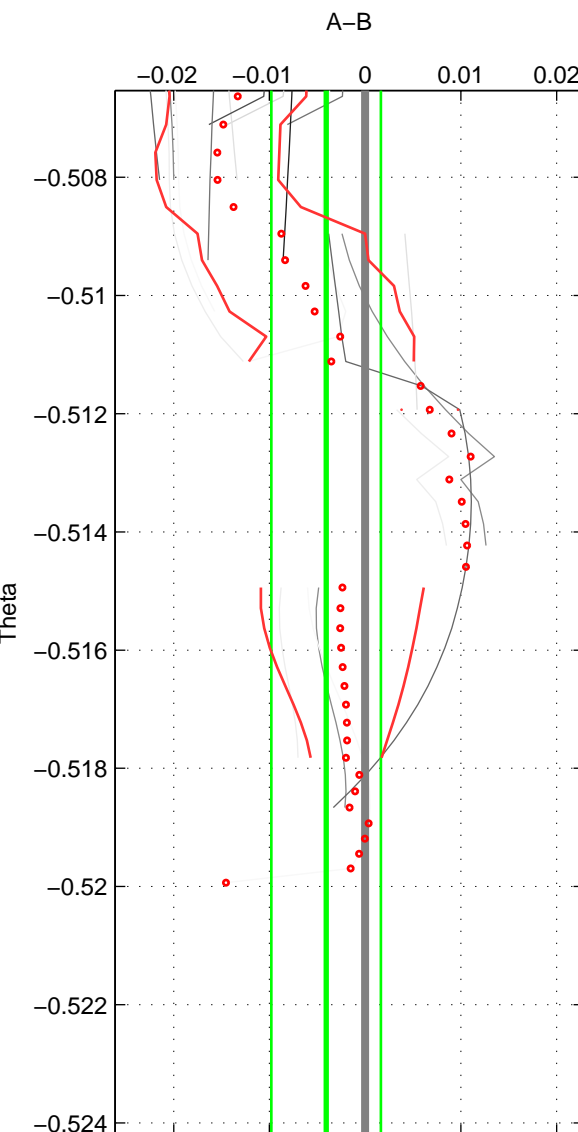

Cruise A (red). Date: Sep 1993 Cruisename: 33-18SN19950803

Cruise B (blue). Date: Aug 2006 Cruisename: 42-18SN20060805

*** "Favourite" values are those of space 1.

	Offset	O.StDev	Ratio	R.Stdev	Rating
SIGMA:	-0.001	0.001	1.000	0.000	4
THETA:	-0.004	0.006	1.000	0.000	3
DEPTH:	-0.004	0.001	1.000	0.000	3
FAV. :	-0.001	0.001	1.000	0.000	4

Profiles of A: 3
 Profiles of B: 6
 Diff profs : 11
 WMoffset (A-B): -0.0011514
 WMoffset stdev: 0.00142
 WMratio (A/B): 0.99997
 WMratio stdev: 4.0633e-05

Quality (1-5): 4

Profiles of A: 3
 Profiles of B: 6
 Diff profs : 11
 WMoffset (A-B): -0.0040731
 WMoffset stdev: 0.0057182
 WMratio (A/B): 0.99988
 WMratio stdev: 0.00016361

Quality (1-5): 3

Profiles of A: 3
 Profiles of B: 6
 Diff profs : 11
 WMoffset (A-B): -0.0041283
 WMoffset stdev: 0.0010153
 WMratio (A/B): 0.99988
 WMratio stdev: 2.9042e-05

Quality (1-5): 3