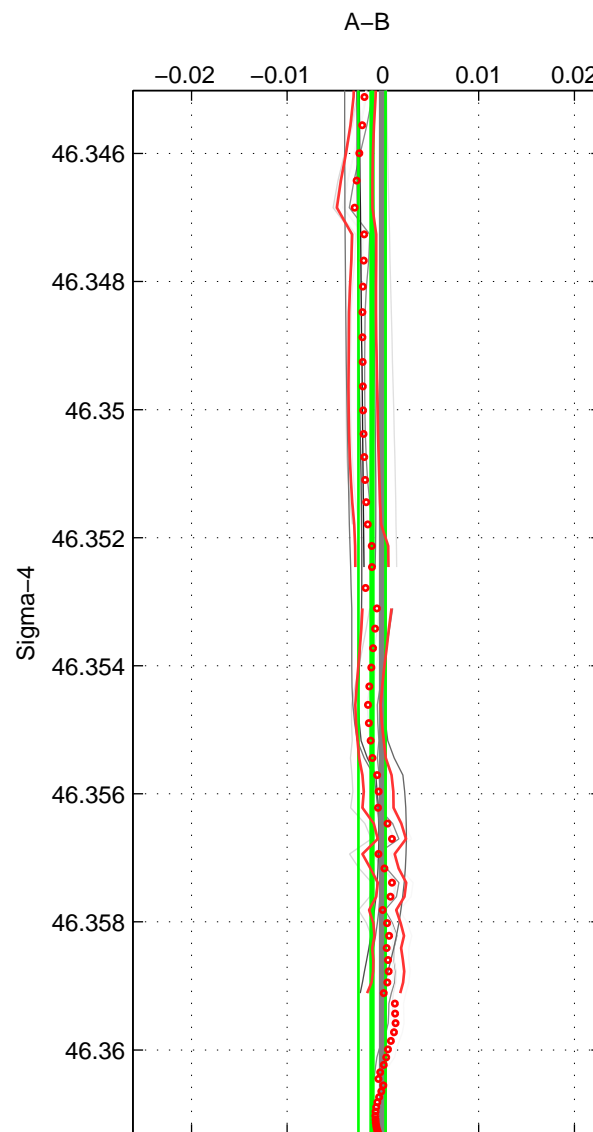

Cruise A (red). Date: Sep 1993 Cruisename: 33-18SN19950803

Cruise B (blue). Date: Aug 2006 Cruisename: 42-18SN20060805

*** "Favourite" values are those of space 1.

	Offset	O.StDev	Ratio	R.Stdev	Rating
SIGMA:	-0.001	0.001	1.000	0.000	4
THETA:	-0.004	0.006	1.000	0.000	3
DEPTH:	-0.004	0.001	1.000	0.000	3
FAV. :	-0.001	0.001	1.000	0.000	4

Profiles of A: 3
 Profiles of B: 6
 Diff profs : 11
 WMoffset (A-B): -0.0011514
 WMoffset stdev: 0.00142
 WMratio (A/B): 0.99997
 WMratio stdev: 4.0633e-05

Quality (1-5): 4

Profiles of A: 3
 Profiles of B: 6
 Diff profs : 11
 WMoffset (A-B): -0.0040731
 WMoffset stdev: 0.0057182
 WMratio (A/B): 0.99988
 WMratio stdev: 0.00016361

Quality (1-5): 3

Profiles of A: 3
 Profiles of B: 6
 Diff profs : 11
 WMoffset (A-B): -0.0041283
 WMoffset stdev: 0.0010153
 WMratio (A/B): 0.99988
 WMratio stdev: 2.9042e-05

Quality (1-5): 3