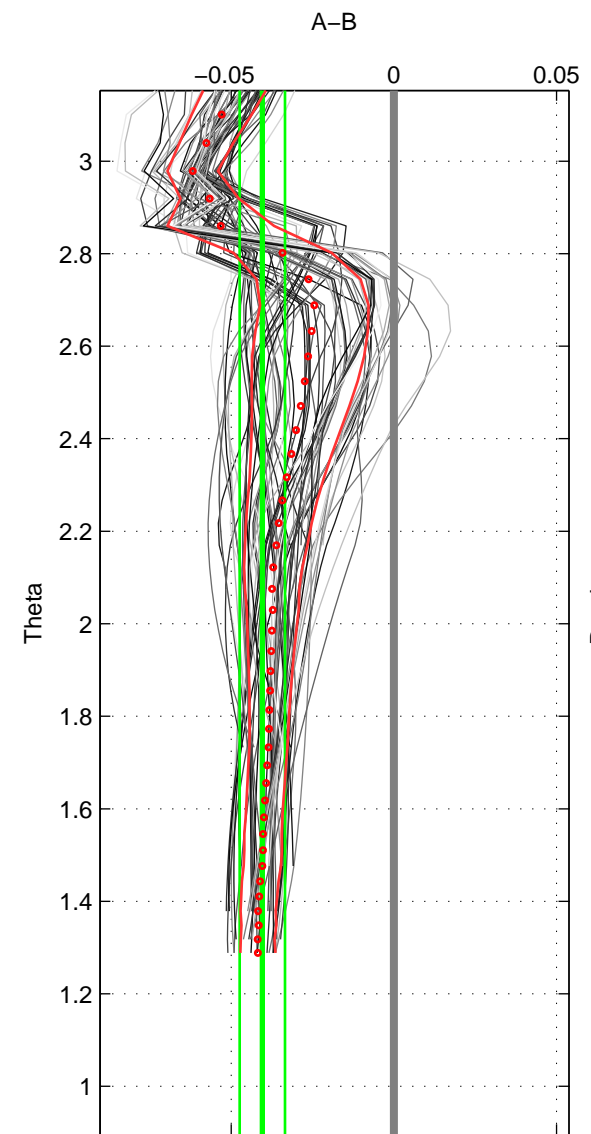

Cruise A (red). Date: Aug 1999 Cruisename: 158-06MT19990813

Cruise B (blue). Date: Jun 2008 Cruisename: 276-35TH20080610

\*\*\* "Favourite" values are means of spaces 1 2 3.

	Offset	O.StDev	Ratio	R.Stdev	Rating
SIGMA:	-0.041	0.006	0.999	0.000	4
THETA:	-0.040	0.007	0.999	0.000	4
DEPTH:	-0.037	0.017	0.999	0.001	4
FAV.:	-0.039	0.010	0.999	0.000	4

Profiles of A: 6  
 Profiles of B: 15  
 Diff profs : 69  
 WMoffset (A-B): -0.041034  
 WMoffset stdev: 0.0057413  
 WMratio (A/B): 0.99882  
 WMratio stdev: 0.00016447

Quality (1-5): 4

Profiles of A: 6  
 Profiles of B: 15  
 Diff profs : 69  
 WMoffset (A-B): -0.040414  
 WMoffset stdev: 0.0069354  
 WMratio (A/B): 0.99884  
 WMratio stdev: 0.00019865

Quality (1-5): 4

Profiles of A: 6  
 Profiles of B: 15  
 Diff profs : 69  
 WMoffset (A-B): -0.036869  
 WMoffset stdev: 0.017477  
 WMratio (A/B): 0.99894  
 WMratio stdev: 0.00050032

Quality (1-5): 4