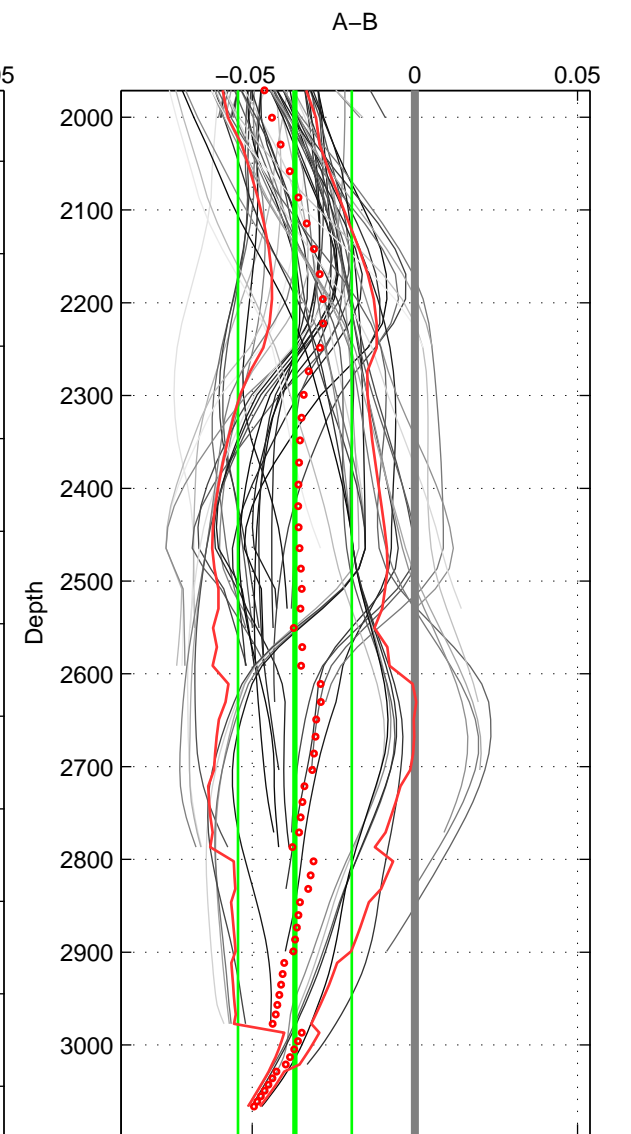

Cruise A (red). Date: Aug 1999 Cruisename: 158-06MT19990813

Cruise B (blue). Date: Jun 2008 Cruisename: 276-35TH20080610

\*\*\* "Favourite" values are means of spaces 1 2 3.

	Offset	O.StDev	Ratio	R.Stdev	Rating
SIGMA:	-0.041	0.006	0.999	0.000	4
THETA:	-0.040	0.007	0.999	0.000	4
DEPTH:	-0.037	0.017	0.999	0.001	4
FAV.:	-0.039	0.010	0.999	0.000	4

Profiles of A: 6  
 Profiles of B: 15  
 Diff profs : 69  
 WMoffset (A-B): -0.041034  
 WMoffset stdev: 0.0057413  
 WMratio (A/B): 0.99882  
 WMratio stdev: 0.00016447

Quality (1-5): 4

Profiles of A: 6  
 Profiles of B: 15  
 Diff profs : 69  
 WMoffset (A-B): -0.040414  
 WMoffset stdev: 0.0069354  
 WMratio (A/B): 0.99884  
 WMratio stdev: 0.00019865

Quality (1-5): 4

Profiles of A: 6  
 Profiles of B: 15  
 Diff profs : 69  
 WMoffset (A-B): -0.036869  
 WMoffset stdev: 0.017477  
 WMratio (A/B): 0.99894  
 WMratio stdev: 0.00050032

Quality (1-5): 4