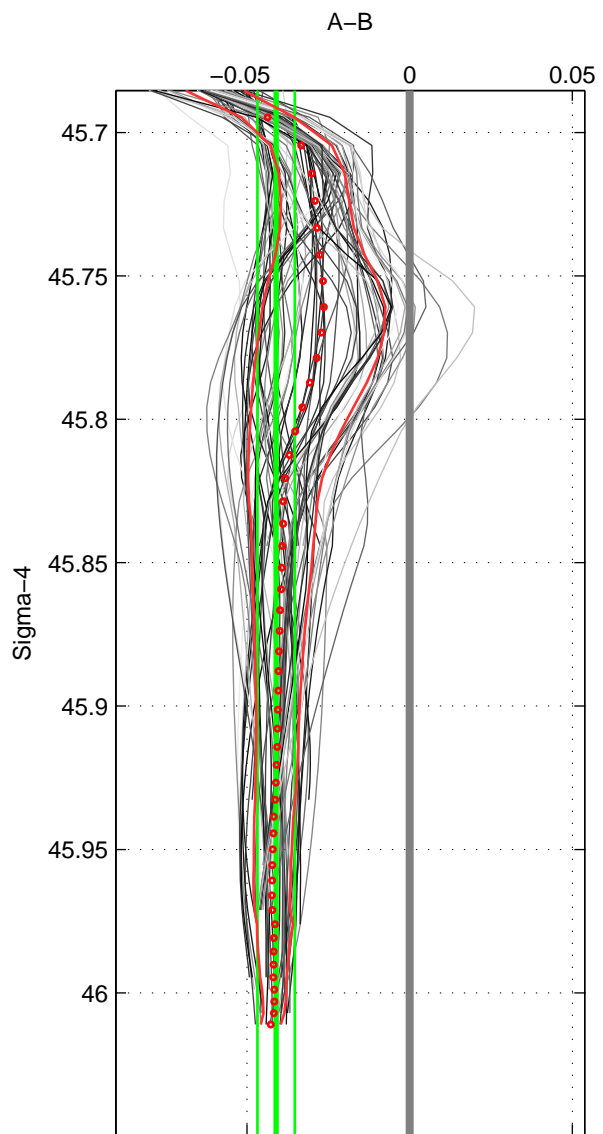

Cruise A (red). Date: Aug 1999 Cruisename: 158-06MT19990813

Cruise B (blue). Date: Jun 2008 Cruisename: 276-35TH20080610

\*\*\* "Favourite" values are means of spaces 1 2 3.

	Offset	O.StDev	Ratio	R.Stdev	Rating
SIGMA:	-0.041	0.006	0.999	0.000	4
THETA:	-0.040	0.007	0.999	0.000	4
DEPTH:	-0.037	0.017	0.999	0.001	4
FAV.:	-0.039	0.010	0.999	0.000	4

Profiles of A: 6  
 Profiles of B: 15  
 Diff profs : 69  
 WMoffset (A-B): -0.041034  
 WMoffset stdev: 0.0057413  
 WMratio (A/B): 0.99882  
 WMratio stdev: 0.00016447

Quality (1-5): 4

Profiles of A: 6  
 Profiles of B: 15  
 Diff profs : 69  
 WMoffset (A-B): -0.040414  
 WMoffset stdev: 0.0069354  
 WMratio (A/B): 0.99884  
 WMratio stdev: 0.00019865

Quality (1-5): 4

Profiles of A: 6  
 Profiles of B: 15  
 Diff profs : 69  
 WMoffset (A-B): -0.036869  
 WMoffset stdev: 0.017477  
 WMratio (A/B): 0.99894  
 WMratio stdev: 0.00050032

Quality (1-5): 4