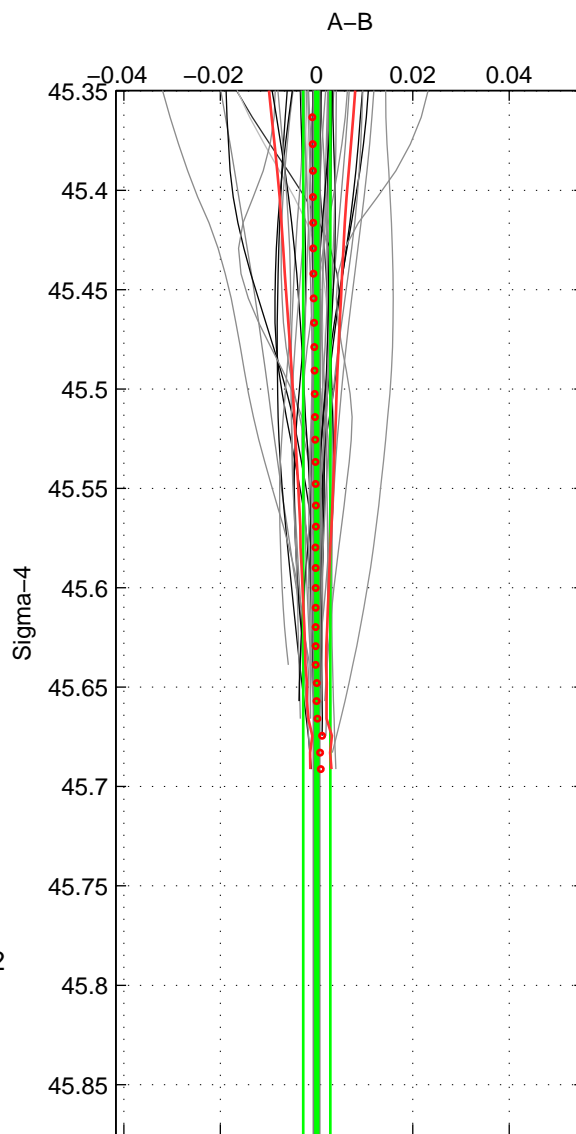

Cruise A (red). Date: Apr 2007 Cruisename: 674-49UF20070424

Cruise B (blue). Date: Feb 2008 Cruisename: 717-49UP20080122

*** "Favourite" values are means of spaces 1 2.

	Offset	O.StDev	Ratio	R.Stdev	Rating
SIGMA:	0.000	0.003	1.000	0.000	5
THETA:	0.001	0.003	1.000	0.000	5
DEPTH:	0.001	0.001	1.000	0.000	3
FAV. :	0.000	0.003	1.000	0.000	5

Profiles of A: 32
 Profiles of B: 17
 Diff profs : 51
 WMoffset (A-B): 6.184e-05
 WMoffset stdev: 0.0028212
 WMratio (A/B): 1
 WMratio stdev: 8.1524e-05

Quality (1-5): 5

Profiles of A: 32
 Profiles of B: 17
 Diff profs : 51
 WMoffset (A-B): 0.00067028
 WMoffset stdev: 0.0034434
 WMratio (A/B): 1
 WMratio stdev: 9.9503e-05

Quality (1-5): 5

Profiles of A: 32
 Profiles of B: 17
 Diff profs : 51
 WMoffset (A-B): 0.0012244
 WMoffset stdev: 0.0007219
 WMratio (A/B): 1
 WMratio stdev: 2.0897e-05

Quality (1-5): 3

Please note that statistics are bad.