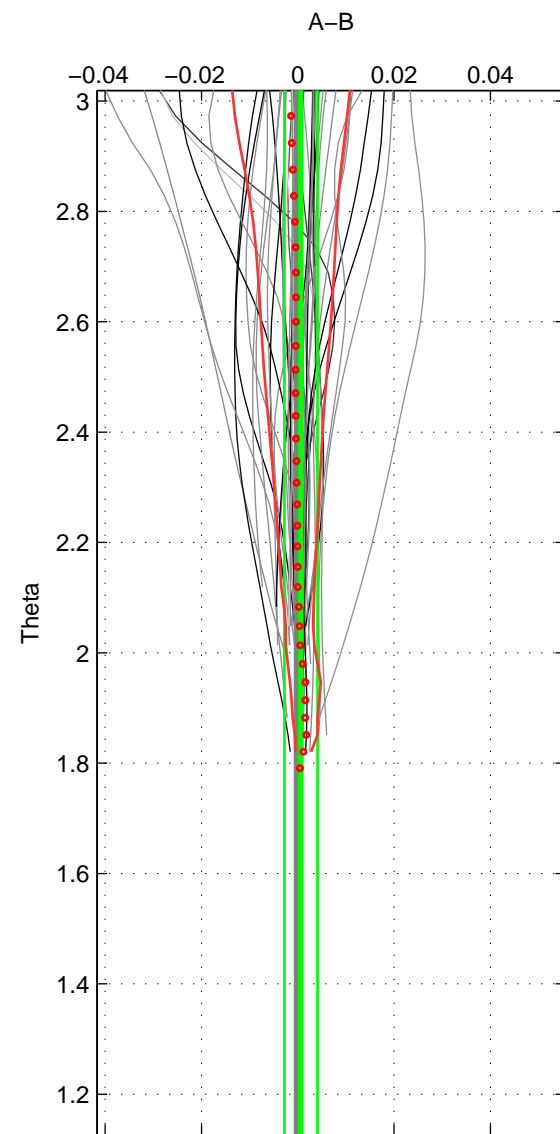

Cruise A (red). Date: Apr 2007 Cruisename: 674-49UF20070424

Cruise B (blue). Date: Feb 2008 Cruisename: 717-49UP20080122

*** "Favourite" values are means of spaces 1 2.

	Offset	O.StDev	Ratio	R.Stdev	Rating
SIGMA:	0.000	0.003	1.000	0.000	5
THETA:	0.001	0.003	1.000	0.000	5
DEPTH:	0.001	0.001	1.000	0.000	3
FAV. :	0.000	0.003	1.000	0.000	5

Profiles of A: 32
 Profiles of B: 17
 Diff profs : 51
 WMoffset (A-B): 6.184e-05
 WMoffset stdev: 0.0028212
 WMratio (A/B): 1
 WMratio stdev: 8.1524e-05

Quality (1-5): 5

Profiles of A: 32
 Profiles of B: 17
 Diff profs : 51
 WMoffset (A-B): 0.00067028
 WMoffset stdev: 0.0034434
 WMratio (A/B): 1
 WMratio stdev: 9.9503e-05

Quality (1-5): 5

Profiles of A: 32
 Profiles of B: 17
 Diff profs : 51
 WMoffset (A-B): 0.0012244
 WMoffset stdev: 0.0007219
 WMratio (A/B): 1
 WMratio stdev: 2.0897e-05

Quality (1-5): 3

Please note that statistics are bad.