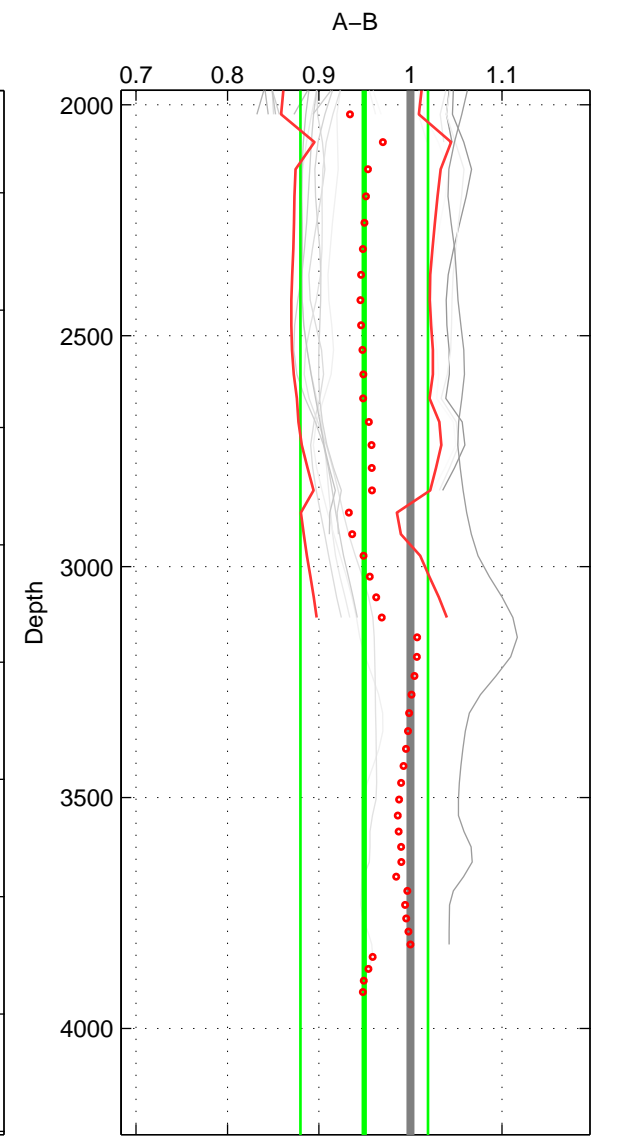

Cruise A (red). Date: Aug 1996 Cruisename: 5-06AQ19960712

Cruise B (blue). Date: Sep 2005 Cruisename: 110-77DN20050819

*** "Favourite" values are those of space 3.

	Offset	O.StDev	Ratio	R.Stdev	Rating
SIGMA:	-1.456	0.694	0.880	0.056	2
THETA:	-2.233	0.161	0.815	0.016	2
DEPTH:	-0.616	0.845	0.949	0.070	3
FAV. :	-0.616	0.845	0.949	0.070	3

Please note that statistics are bad.

Profiles of A: 8
 Profiles of B: 4
 Diff profs : 23
 WMoffset (A-B): -1.4559
 WMoffset stdev: 0.69384
 WMratio (A/B): 0.87965
 WMratio stdev: 0.055621

Quality (1-5): 2

Please note that statistics are bad.

Profiles of A: 8
 Profiles of B: 4
 Diff profs : 23
 WMoffset (A-B): -2.233
 WMoffset stdev: 0.16094
 WMratio (A/B): 0.81492
 WMratio stdev: 0.015579

Quality (1-5): 2

Profiles of A: 8
 Profiles of B: 4
 Diff profs : 23
 WMoffset (A-B): -0.61602
 WMoffset stdev: 0.84492
 WMratio (A/B): 0.94945
 WMratio stdev: 0.069694

Quality (1-5): 3