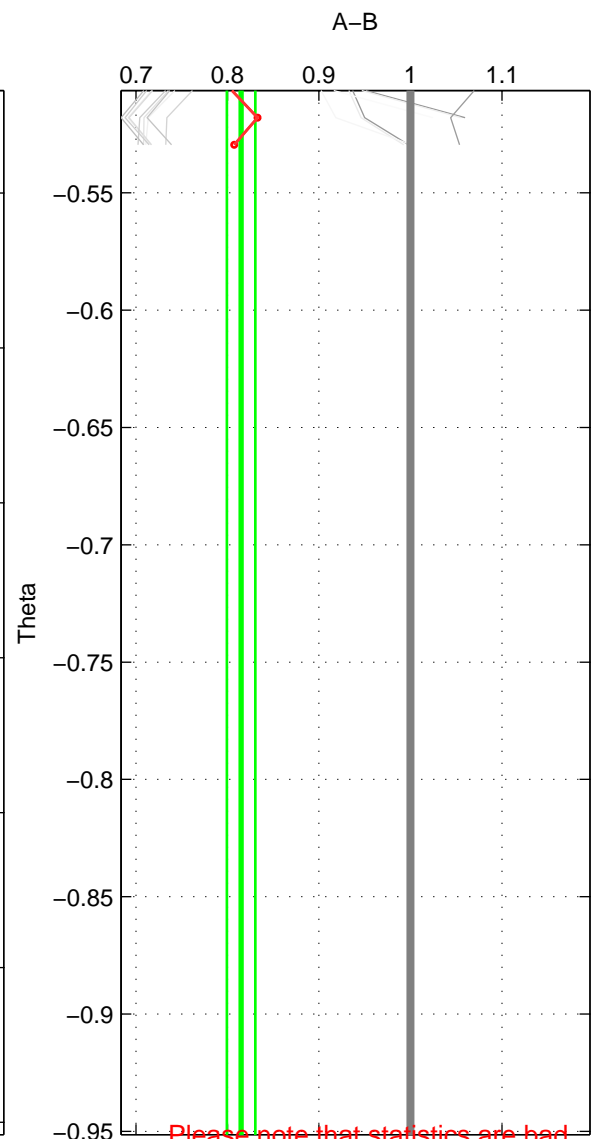

Cruise A (red). Date: Aug 1996 Cruisename: 5-06AQ19960712

Cruise B (blue). Date: Sep 2005 Cruisename: 110-77DN20050819

*** "Favourite" values are those of space 3.

	Offset	O.StDev	Ratio	R.Stdev	Rating
SIGMA:	-1.456	0.694	0.880	0.056	2
THETA:	-2.233	0.161	0.815	0.016	2
DEPTH:	-0.616	0.845	0.949	0.070	3
FAV. :	-0.616	0.845	0.949	0.070	3

Please note that statistics are bad.

Profiles of A: 8
 Profiles of B: 4
 Diff profs : 23
 WMoffset (A-B): -1.4559
 WMoffset stdev: 0.69384
 WMratio (A/B): 0.87965
 WMratio stdev: 0.055621

Quality (1-5): 2

Please note that statistics are bad.

Profiles of A: 8
 Profiles of B: 4
 Diff profs : 23
 WMoffset (A-B): -2.233
 WMoffset stdev: 0.16094
 WMratio (A/B): 0.81492
 WMratio stdev: 0.015579

Quality (1-5): 2

Profiles of A: 8
 Profiles of B: 4
 Diff profs : 23
 WMoffset (A-B): -0.61602
 WMoffset stdev: 0.84492
 WMratio (A/B): 0.94945
 WMratio stdev: 0.069694

Quality (1-5): 3