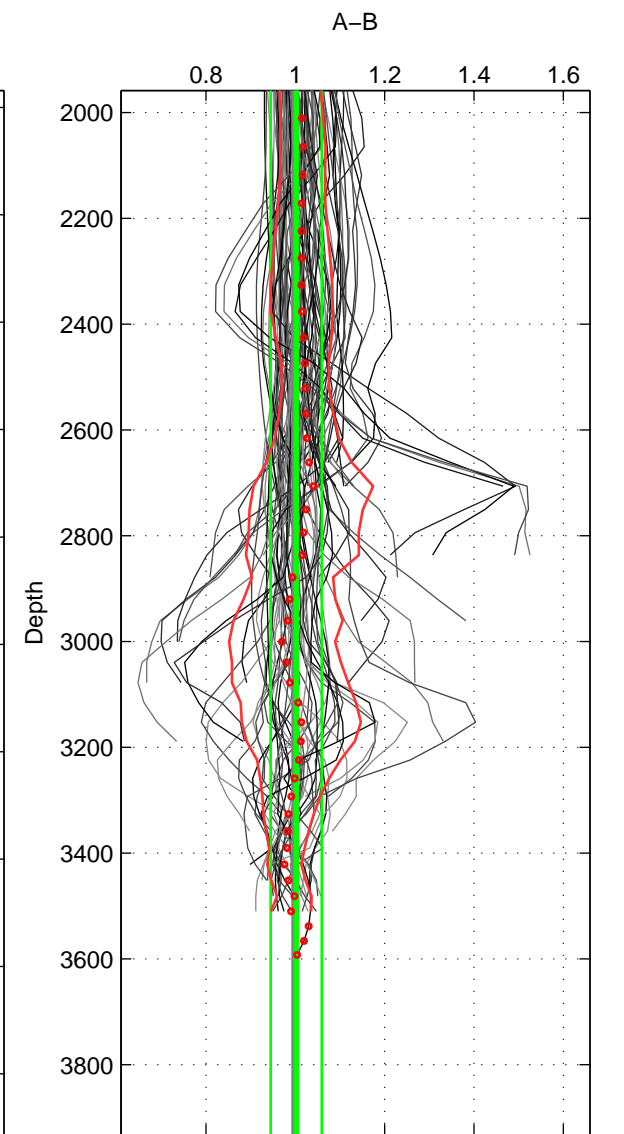

Cruise A (red). Date: Jun 2006 Cruisename: 197-18HU20060524
 Cruise B (blue). Date: May 2009 Cruisename: 200-18HU20090517

*** "Favourite" values are means of spaces 1 2 3.

	Offset	O.StDev	Ratio	R.Stdev	Rating
SIGMA:	0.024	0.516	1.004	0.050	5
THETA:	0.080	0.525	1.010	0.051	5
DEPTH:	-0.000	0.601	1.002	0.057	5
FAV.:	0.035	0.547	1.005	0.053	5

Profiles of A: 17
 Profiles of B: 20
 Diff profs: 88
 WMoffset (A-B): 0.024128
 WMoffset stdev: 0.51595
 WMratio (A/B): 1.0044
 WMratio stdev: 0.050252

Quality (1-5): 5

Profiles of A: 17
 Profiles of B: 20
 Diff profs: 88
 WMoffset (A-B): 0.080304
 WMoffset stdev: 0.52499
 WMratio (A/B): 1.0095
 WMratio stdev: 0.051066

Quality (1-5): 5

Profiles of A: 17
 Profiles of B: 20
 Diff profs: 88
 WMoffset (A-B): -0.00021947
 WMoffset stdev: 0.60147
 WMratio (A/B): 1.002
 WMratio stdev: 0.05731

Quality (1-5): 5