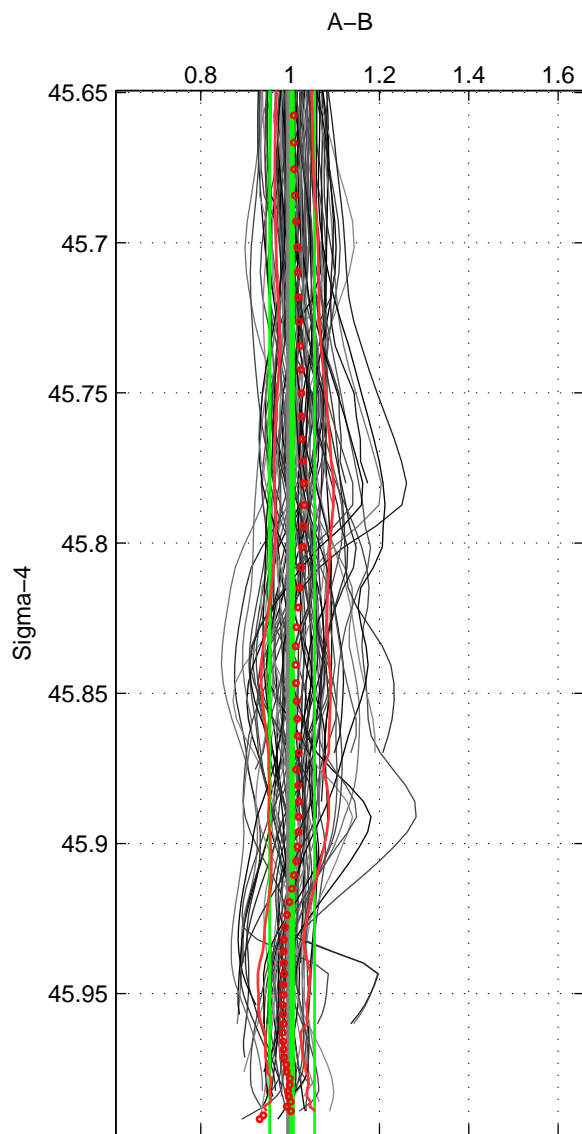

Cruise A (red). Date: Jun 2006 Cruisename: 197-18HU20060524
 Cruise B (blue). Date: May 2009 Cruisename: 200-18HU20090517

*** "Favourite" values are means of spaces 1 2 3.

	Offset	O.StDev	Ratio	R.Stdev	Rating
SIGMA:	0.024	0.516	1.004	0.050	5
THETA:	0.080	0.525	1.010	0.051	5
DEPTH:	-0.000	0.601	1.002	0.057	5
FAV.:	0.035	0.547	1.005	0.053	5

Profiles of A: 17
 Profiles of B: 20
 Diff profs: 88
 WMoffset (A-B): 0.024128
 WMoffset stdev: 0.51595
 WMratio (A/B): 1.0044
 WMratio stdev: 0.050252

Quality (1-5): 5

Profiles of A: 17
 Profiles of B: 20
 Diff profs: 88
 WMoffset (A-B): 0.080304
 WMoffset stdev: 0.52499
 WMratio (A/B): 1.0095
 WMratio stdev: 0.051066

Quality (1-5): 5

Profiles of A: 17
 Profiles of B: 20
 Diff profs: 88
 WMoffset (A-B): -0.00021947
 WMoffset stdev: 0.60147
 WMratio (A/B): 1.002
 WMratio stdev: 0.05731

Quality (1-5): 5