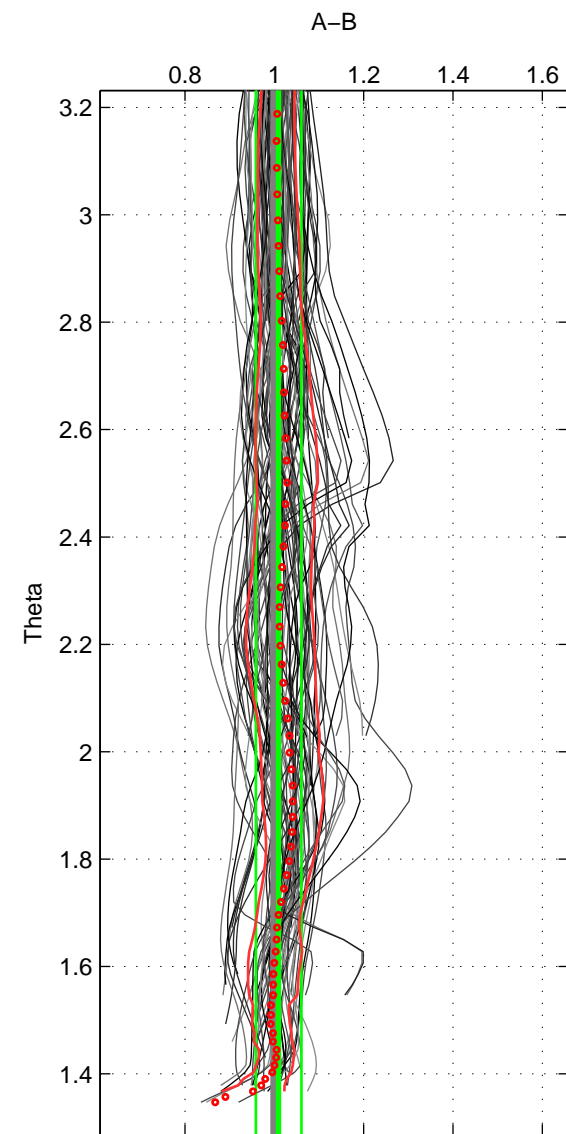

Cruise A (red). Date: Jun 2006 Cruisename: 197-18HU20060524
 Cruise B (blue). Date: May 2009 Cruisename: 200-18HU20090517

*** "Favourite" values are means of spaces 1 2 3.

	Offset	O.StDev	Ratio	R.Stdev	Rating
SIGMA:	0.024	0.516	1.004	0.050	5
THETA:	0.080	0.525	1.010	0.051	5
DEPTH:	-0.000	0.601	1.002	0.057	5
FAV.:	0.035	0.547	1.005	0.053	5

Profiles of A: 17
 Profiles of B: 20
 Diff profs: 88
 WMoffset (A-B): 0.024128
 WMoffset stdev: 0.51595
 WMratio (A/B): 1.0044
 WMratio stdev: 0.050252

Quality (1-5): 5

Profiles of A: 17
 Profiles of B: 20
 Diff profs: 88
 WMoffset (A-B): 0.080304
 WMoffset stdev: 0.52499
 WMratio (A/B): 1.0095
 WMratio stdev: 0.051066

Quality (1-5): 5

Profiles of A: 17
 Profiles of B: 20
 Diff profs: 88
 WMoffset (A-B): -0.00021947
 WMoffset stdev: 0.60147
 WMratio (A/B): 1.002
 WMratio stdev: 0.05731

Quality (1-5): 5