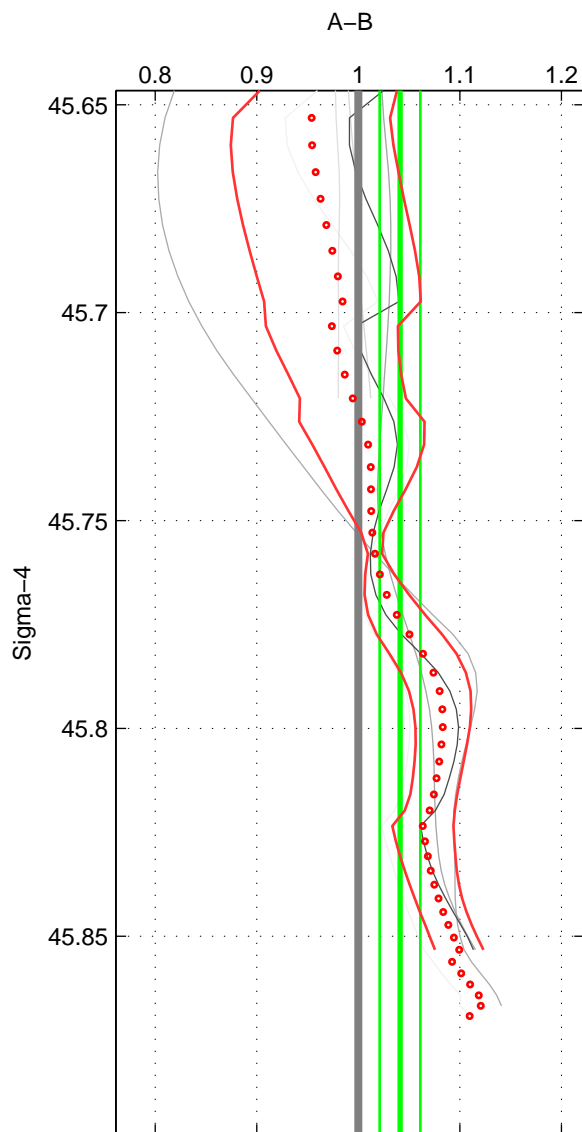

Cruise A (red). Date: Oct 2002 Cruisename: 164-06MT20021013

Cruise B (blue). Date: Jan 1983 Cruisename: 221-316N19821201

\*\*\* "Favourite" values are those of space 2.

	Offset	O.StDev	Ratio	R.Stdev	Rating
SIGMA:	1.276	0.633	1.041	0.020	4
THETA:	0.265	0.908	1.007	0.024	5
DEPTH:	-0.165	0.970	0.998	0.025	4
FAV.:	0.265	0.908	1.007	0.024	5

Profiles of A: 4  
 Profiles of B: 5  
 Diff profs : 8  
 WMoffset (A-B): 1.2759  
 WMoffset stdev: 0.63307  
 WMratio (A/B): 1.0411  
 WMratio stdev: 0.020047

Quality (1-5): 4

Profiles of A: 4  
 Profiles of B: 6  
 Diff profs : 10  
 WMoffset (A-B): 0.26494  
 WMoffset stdev: 0.90773  
 WMratio (A/B): 1.0075  
 WMratio stdev: 0.023664

Quality (1-5): 5

Profiles of A: 4  
 Profiles of B: 5  
 Diff profs : 7  
 WMoffset (A-B): -0.16453  
 WMoffset stdev: 0.96956  
 WMratio (A/B): 0.99845  
 WMratio stdev: 0.025473

Quality (1-5): 4