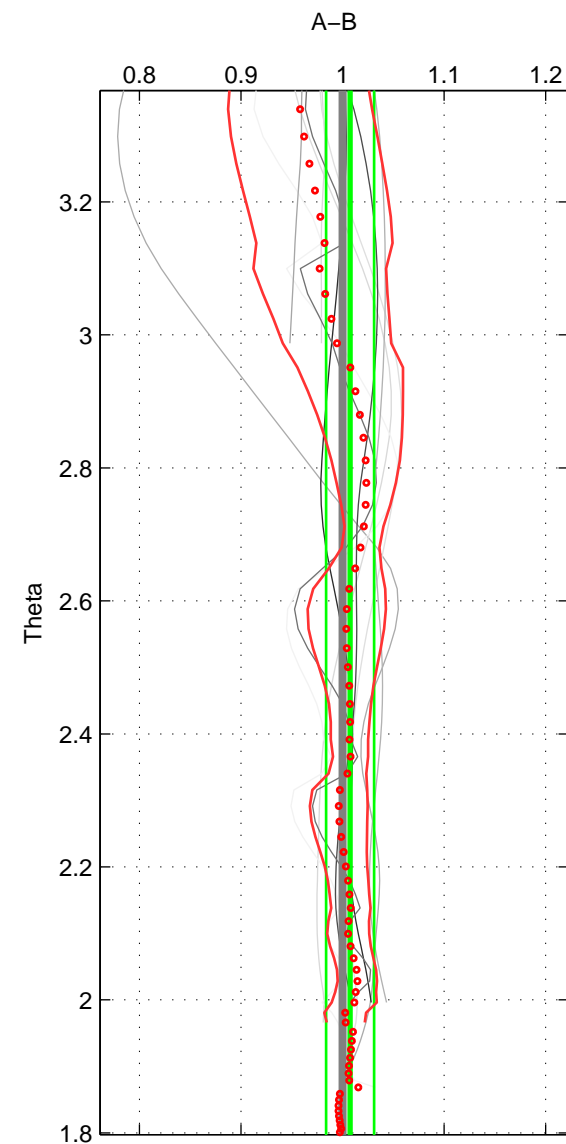

Cruise A (red). Date: Oct 2002 Cruisename: 164-06MT20021013

Cruise B (blue). Date: Jan 1983 Cruisename: 221-316N19821201

\*\*\* "Favourite" values are those of space 2.

	Offset	O.StDev	Ratio	R.Stdev	Rating
SIGMA:	1.276	0.633	1.041	0.020	4
THETA:	0.265	0.908	1.007	0.024	5
DEPTH:	-0.165	0.970	0.998	0.025	4
FAV.:	0.265	0.908	1.007	0.024	5

Profiles of A: 4  
 Profiles of B: 5  
 Diff profs : 8  
 WMoffset (A-B): 1.2759  
 WMoffset stdev: 0.63307  
 WMratio (A/B): 1.0411  
 WMratio stdev: 0.020047

Quality (1-5): 4

Profiles of A: 4  
 Profiles of B: 6  
 Diff profs : 10  
 WMoffset (A-B): 0.26494  
 WMoffset stdev: 0.90773  
 WMratio (A/B): 1.0075  
 WMratio stdev: 0.023664

Quality (1-5): 5

Profiles of A: 4  
 Profiles of B: 5  
 Diff profs : 7  
 WMoffset (A-B): -0.16453  
 WMoffset stdev: 0.96956  
 WMratio (A/B): 0.99845  
 WMratio stdev: 0.025473

Quality (1-5): 4