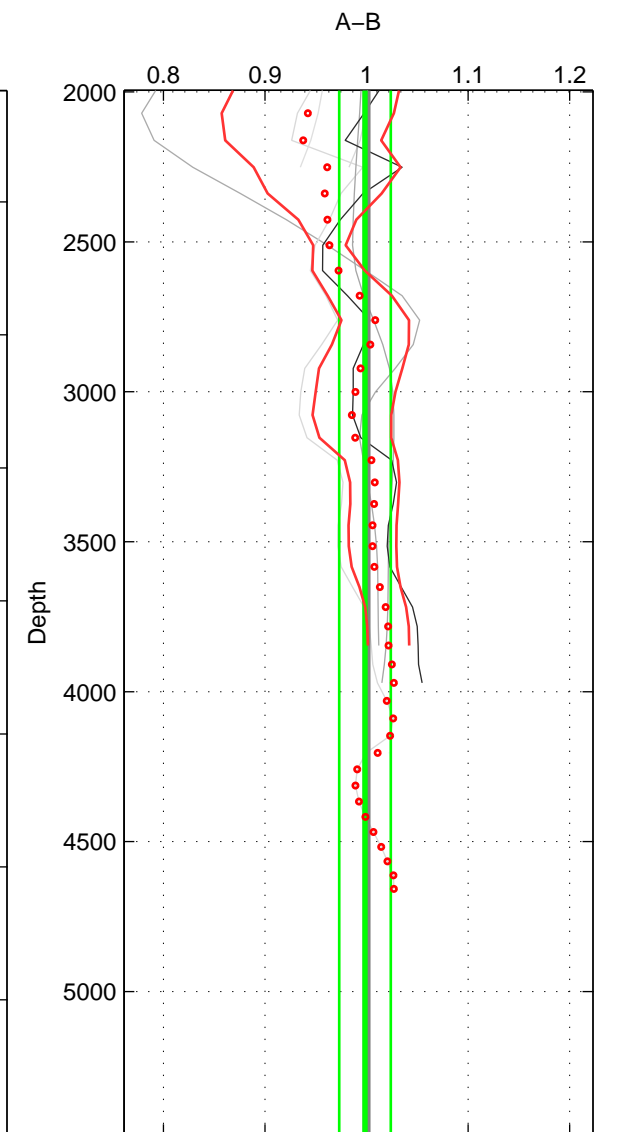

Cruise A (red). Date: Oct 2002 Cruisename: 164-06MT20021013

Cruise B (blue). Date: Jan 1983 Cruisename: 221-316N19821201

\*\*\* "Favourite" values are those of space 2.

	Offset	O.StDev	Ratio	R.Stdev	Rating
SIGMA:	1.276	0.633	1.041	0.020	4
THETA:	0.265	0.908	1.007	0.024	5
DEPTH:	-0.165	0.970	0.998	0.025	4
FAV.:	0.265	0.908	1.007	0.024	5

Profiles of A: 4  
 Profiles of B: 5  
 Diff profs : 8  
 WMoffset (A-B): 1.2759  
 WMoffset stdev: 0.63307  
 WMratio (A/B): 1.0411  
 WMratio stdev: 0.020047

Quality (1-5): 4

Profiles of A: 4  
 Profiles of B: 6  
 Diff profs : 10  
 WMoffset (A-B): 0.26494  
 WMoffset stdev: 0.90773  
 WMratio (A/B): 1.0075  
 WMratio stdev: 0.023664

Quality (1-5): 5

Profiles of A: 4  
 Profiles of B: 5  
 Diff profs : 7  
 WMoffset (A-B): -0.16453  
 WMoffset stdev: 0.96956  
 WMratio (A/B): 0.99845  
 WMratio stdev: 0.025473

Quality (1-5): 4