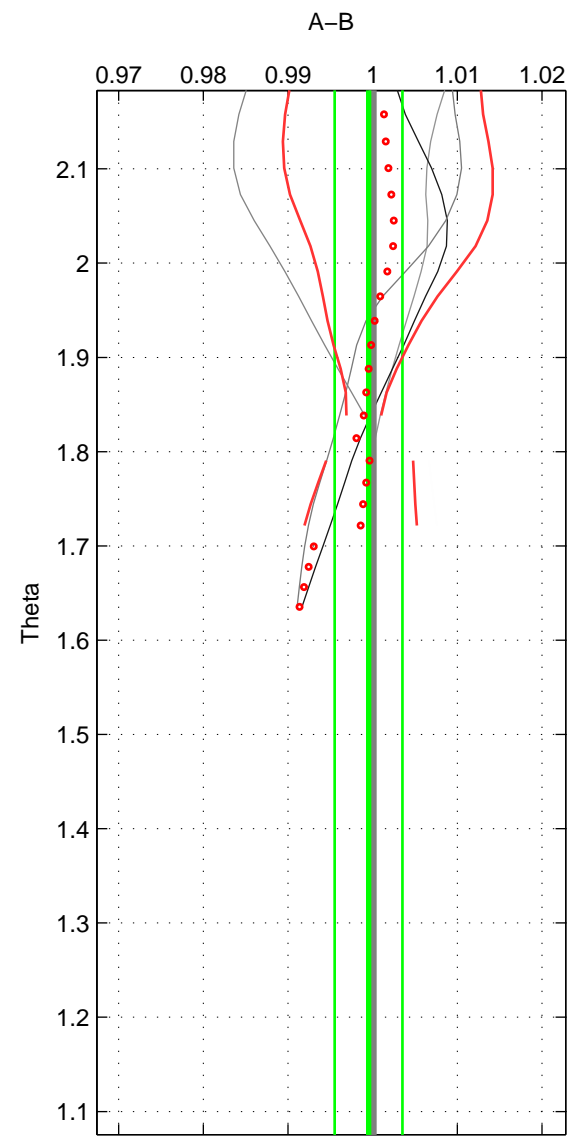

Cruise A (red). Date: Mar 2003 Cruisename: 597-49NZ20030220

Cruise B (blue). Date: Jun 1997 Cruisename: 681-49UP19970530

*** "Favourite" values are those of space 2.

	Offset	O.StDev	Ratio	R.Stdev	Rating
SIGMA:	0.074	0.361	1.000	0.002	3
THETA:	-0.078	0.657	1.000	0.004	4
DEPTH:	-0.852	0.534	0.995	0.003	3
FAV. :	-0.078	0.657	1.000	0.004	4

Profiles of A: 7
 Profiles of B: 3
 Diff profs : 5
 WMoffset (A-B): 0.074043
 WMoffset stdev: 0.36143
 WMratio (A/B): 1.0004
 WMratio stdev: 0.0022509

Quality (1-5): 3

Profiles of A: 7
 Profiles of B: 3
 Diff profs : 5
 WMoffset (A-B): -0.077659
 WMoffset stdev: 0.65727
 WMratio (A/B): 0.99952
 WMratio stdev: 0.0040052

Quality (1-5): 4

Profiles of A: 7
 Profiles of B: 3
 Diff profs : 4
 WMoffset (A-B): -0.85221
 WMoffset stdev: 0.53404
 WMratio (A/B): 0.99467
 WMratio stdev: 0.0033365

Quality (1-5): 3