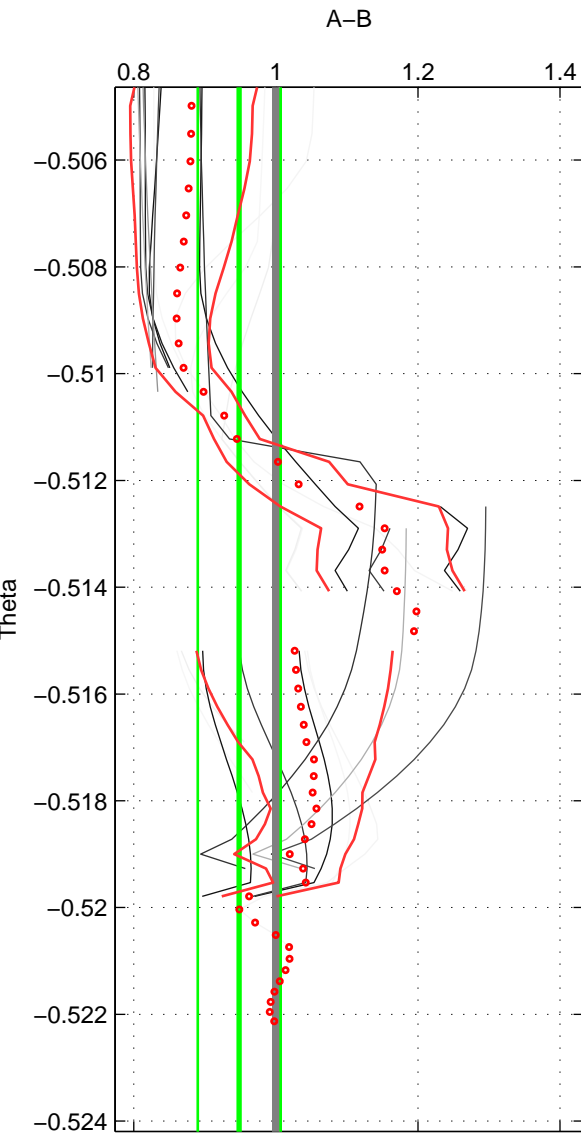

Cruise A (red). Date: Sep 1993 Cruisename: 33-18SN19950803  
 Cruise B (blue). Date: Aug 2007 Cruisename: 45-18SN20070726

\*\*\* "Favourite" values are means of spaces 1 2 3.

	Offset	O.StDev	Ratio	R.Stdev	Rating
SIGMA:	0.638	0.597	1.055	0.053	4
THETA:	-0.544	0.786	0.948	0.058	4
DEPTH:	0.027	0.522	1.003	0.040	4
FAV.:	0.040	0.635	1.002	0.051	4

Profiles of A: 3  
 Profiles of B: 9  
 Diff profs: 15  
 WMoffset (A-B): 0.63802  
 WMoffset stdev: 0.59739  
 WMratio (A/B): 1.0546  
 WMratio stdev: 0.052907

Quality (1-5): 4

Profiles of A: 3  
 Profiles of B: 9  
 Diff profs: 15  
 WMoffset (A-B): -0.54357  
 WMoffset stdev: 0.78554  
 WMratio (A/B): 0.94825  
 WMratio stdev: 0.058321

Quality (1-5): 4

Profiles of A: 3  
 Profiles of B: 9  
 Diff profs: 15  
 WMoffset (A-B): 0.026599  
 WMoffset stdev: 0.52232  
 WMratio (A/B): 1.0032  
 WMratio stdev: 0.040393

Quality (1-5): 4