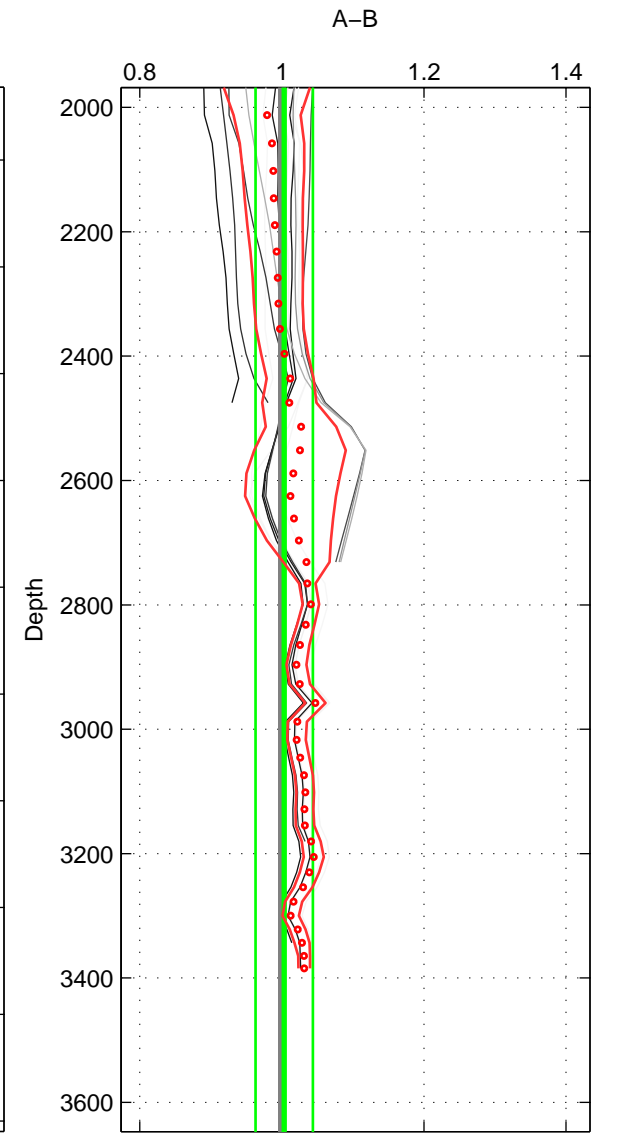

Cruise A (red). Date: Sep 1993 Cruisename: 33-18SN19950803  
 Cruise B (blue). Date: Aug 2007 Cruisename: 45-18SN20070726

\*\*\* "Favourite" values are means of spaces 1 2 3.

	Offset	O.StDev	Ratio	R.Stdev	Rating
SIGMA:	0.638	0.597	1.055	0.053	4
THETA:	-0.544	0.786	0.948	0.058	4
DEPTH:	0.027	0.522	1.003	0.040	4
FAV.:	0.040	0.635	1.002	0.051	4

Profiles of A: 3  
 Profiles of B: 9  
 Diff profs: 15  
 WMoffset (A-B): 0.63802  
 WMoffset stdev: 0.59739  
 WMratio (A/B): 1.0546  
 WMratio stdev: 0.052907

Quality (1-5): 4

Profiles of A: 3  
 Profiles of B: 9  
 Diff profs: 15  
 WMoffset (A-B): -0.54357  
 WMoffset stdev: 0.78554  
 WMratio (A/B): 0.94825  
 WMratio stdev: 0.058321

Quality (1-5): 4

Profiles of A: 3  
 Profiles of B: 9  
 Diff profs: 15  
 WMoffset (A-B): 0.026599  
 WMoffset stdev: 0.52232  
 WMratio (A/B): 1.0032  
 WMratio stdev: 0.040393

Quality (1-5): 4