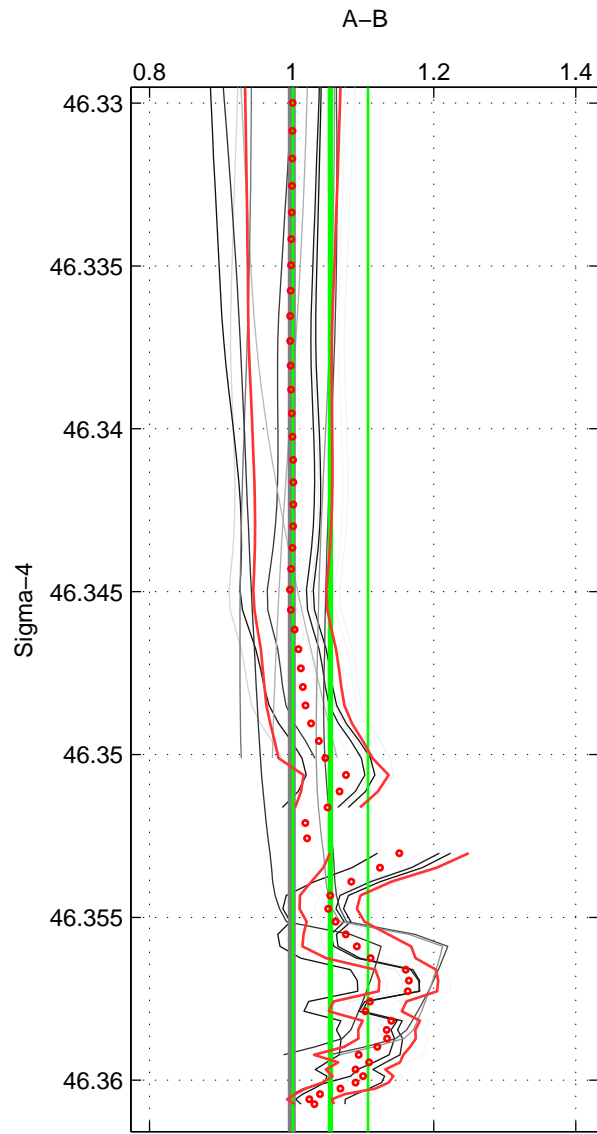

Cruise A (red). Date: Sep 1993 Cruisename: 33-18SN19950803  
 Cruise B (blue). Date: Aug 2007 Cruisename: 45-18SN20070726

\*\*\* "Favourite" values are means of spaces 1 2 3.

	Offset	O.StDev	Ratio	R.Stdev	Rating
SIGMA:	0.638	0.597	1.055	0.053	4
THETA:	-0.544	0.786	0.948	0.058	4
DEPTH:	0.027	0.522	1.003	0.040	4
FAV.:	0.040	0.635	1.002	0.051	4

Profiles of A: 3  
 Profiles of B: 9  
 Diff profs: 15  
 WMoffset (A-B): 0.63802  
 WMoffset stdev: 0.59739  
 WMratio (A/B): 1.0546  
 WMratio stdev: 0.052907

Quality (1-5): 4

Profiles of A: 3  
 Profiles of B: 9  
 Diff profs: 15  
 WMoffset (A-B): -0.54357  
 WMoffset stdev: 0.78554  
 WMratio (A/B): 0.94825  
 WMratio stdev: 0.058321

Quality (1-5): 4

Profiles of A: 3  
 Profiles of B: 9  
 Diff profs: 15  
 WMoffset (A-B): 0.026599  
 WMoffset stdev: 0.52232  
 WMratio (A/B): 1.0032  
 WMratio stdev: 0.040393

Quality (1-5): 4