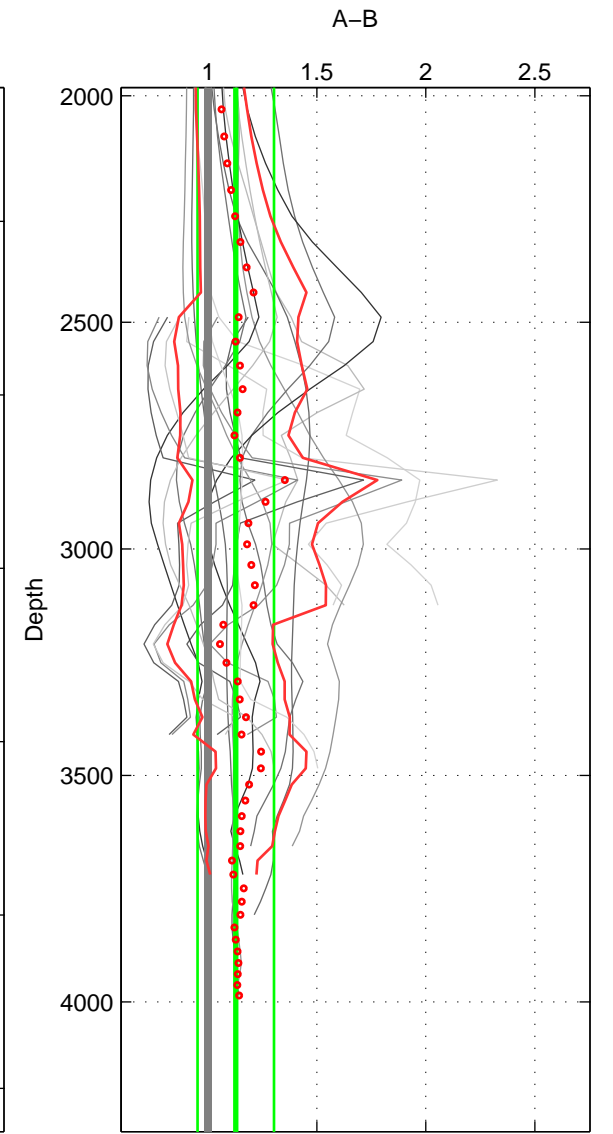

Cruise A (red). Date: Jul 1990 Cruisename: 295-64TR19900701

Cruise B (blue). Date: Jul 1989 Cruisename: 309-74DI19890716

*** "Favourite" values are means of spaces 1 2 3.

	Offset	O.StDev	Ratio	R.Stdev	Rating
SIGMA:	2.366	1.299	1.104	0.040	5
THETA:	4.303	0.840	1.129	0.021	5
DEPTH:	1.617	2.454	1.128	0.175	5
FAV. :	2.762	1.531	1.120	0.079	5

Profiles of A: 6
 Profiles of B: 3
 Diff profs : 18
 WMoffset (A-B): 2.3657
 WMoffset stdev: 1.2995
 WMratio (A/B): 1.1039
 WMratio stdev: 0.040289

Quality (1-5): 5

Profiles of A: 6
 Profiles of B: 3
 Diff profs : 18
 WMoffset (A-B): 4.3026
 WMoffset stdev: 0.83989
 WMratio (A/B): 1.1285
 WMratio stdev: 0.020604

Quality (1-5): 5

Profiles of A: 6
 Profiles of B: 3
 Diff profs : 18
 WMoffset (A-B): 1.6167
 WMoffset stdev: 2.4537
 WMratio (A/B): 1.1276
 WMratio stdev: 0.17537

Quality (1-5): 5