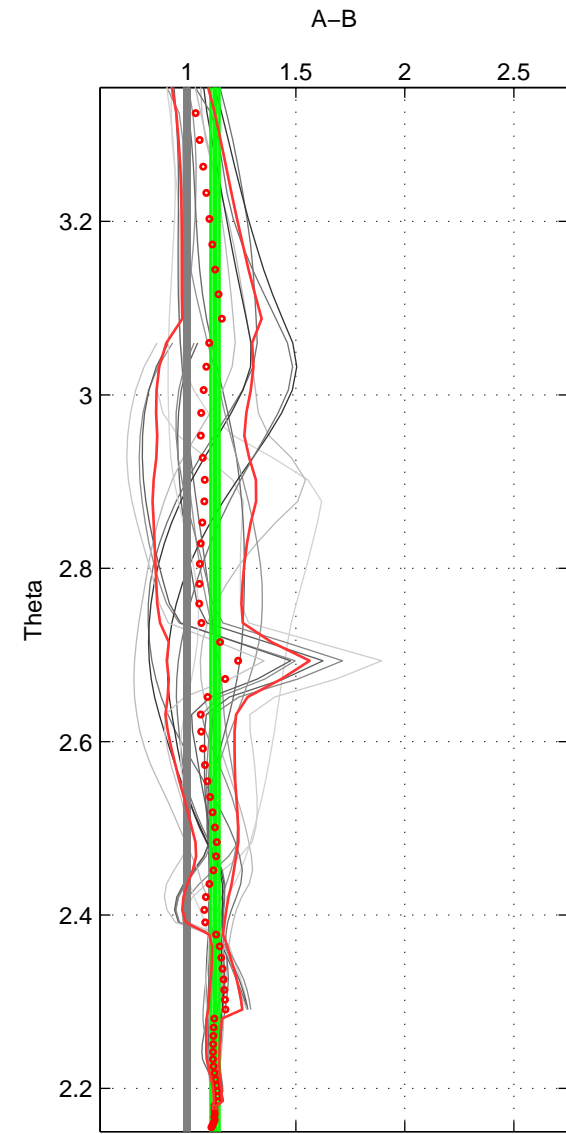

Cruise A (red). Date: Jul 1990 Cruisename: 295-64TR19900701

Cruise B (blue). Date: Jul 1989 Cruisename: 309-74DI19890716

*** "Favourite" values are means of spaces 1 2 3.

	Offset	O.StDev	Ratio	R.Stdev	Rating
SIGMA:	2.366	1.299	1.104	0.040	5
THETA:	4.303	0.840	1.129	0.021	5
DEPTH:	1.617	2.454	1.128	0.175	5
FAV. :	2.762	1.531	1.120	0.079	5

Profiles of A: 6
 Profiles of B: 3
 Diff profs : 18
 WMoffset (A-B): 2.3657
 WMoffset stdev: 1.2995
 WMratio (A/B): 1.1039
 WMratio stdev: 0.040289

Quality (1-5): 5

Profiles of A: 6
 Profiles of B: 3
 Diff profs : 18
 WMoffset (A-B): 4.3026
 WMoffset stdev: 0.83989
 WMratio (A/B): 1.1285
 WMratio stdev: 0.020604

Quality (1-5): 5

Profiles of A: 6
 Profiles of B: 3
 Diff profs : 18
 WMoffset (A-B): 1.6167
 WMoffset stdev: 2.4537
 WMratio (A/B): 1.1276
 WMratio stdev: 0.17537

Quality (1-5): 5