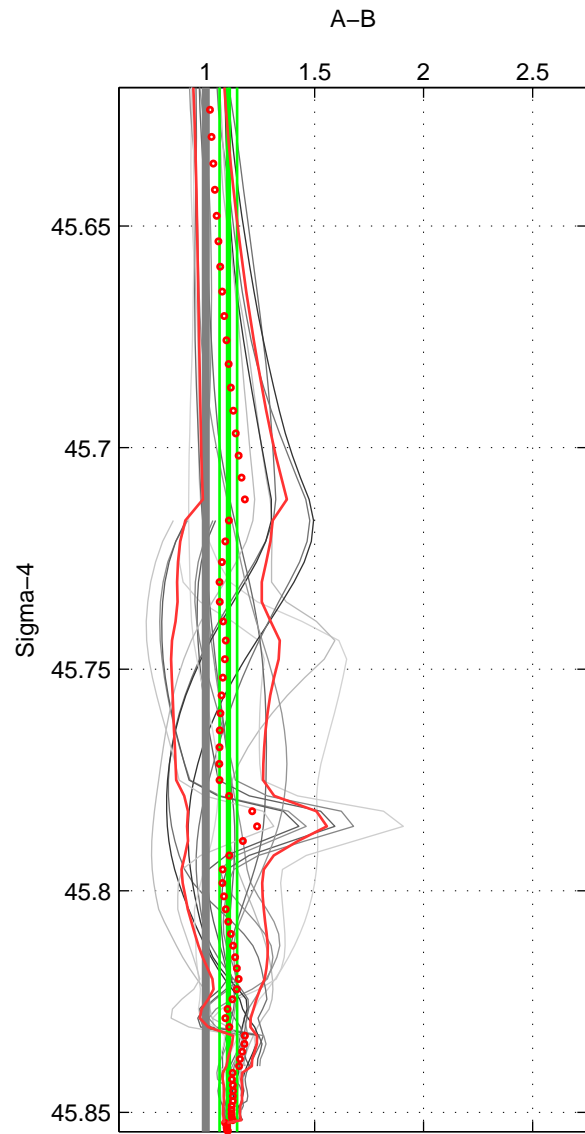

Cruise A (red). Date: Jul 1990 Cruisename: 295-64TR19900701

Cruise B (blue). Date: Jul 1989 Cruisename: 309-74DI19890716

*** "Favourite" values are means of spaces 1 2 3.

	Offset	O.StDev	Ratio	R.Stdev	Rating
SIGMA:	2.366	1.299	1.104	0.040	5
THETA:	4.303	0.840	1.129	0.021	5
DEPTH:	1.617	2.454	1.128	0.175	5
FAV. :	2.762	1.531	1.120	0.079	5

Profiles of A: 6
 Profiles of B: 3
 Diff profs : 18
 WMoffset (A-B): 2.3657
 WMoffset stdev: 1.2995
 WMratio (A/B): 1.1039
 WMratio stdev: 0.040289

Quality (1-5): 5

Profiles of A: 6
 Profiles of B: 3
 Diff profs : 18
 WMoffset (A-B): 4.3026
 WMoffset stdev: 0.83989
 WMratio (A/B): 1.1285
 WMratio stdev: 0.020604

Quality (1-5): 5

Profiles of A: 6
 Profiles of B: 3
 Diff profs : 18
 WMoffset (A-B): 1.6167
 WMoffset stdev: 2.4537
 WMratio (A/B): 1.1276
 WMratio stdev: 0.17537

Quality (1-5): 5