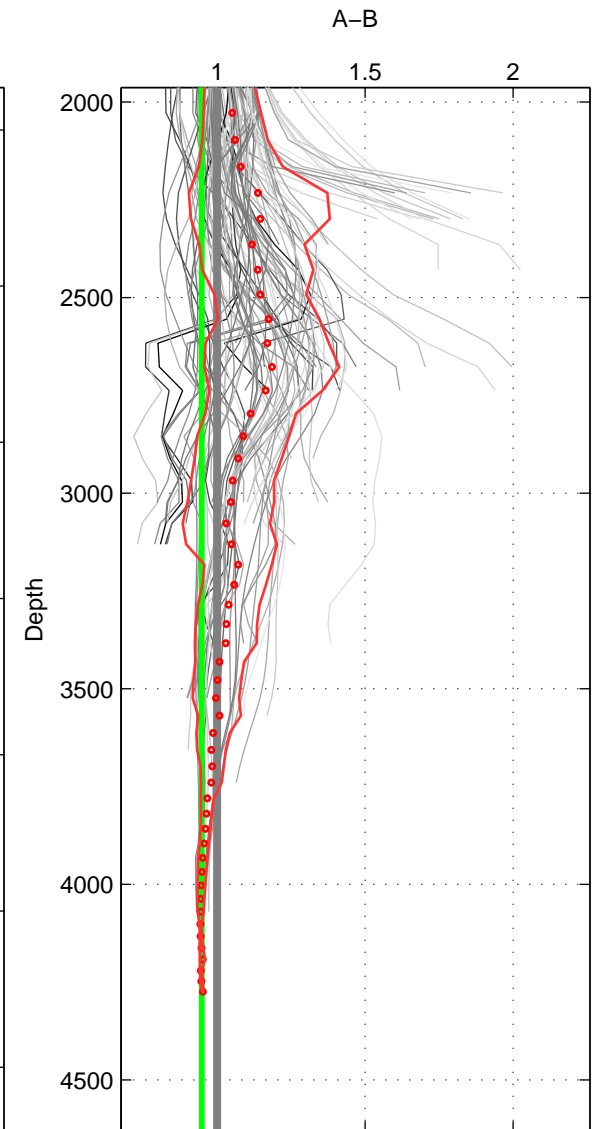

Cruise A (red). Date: Nov 1996 Cruisename: 227-316N19961102

Cruise B (blue). Date: Jul 1990 Cruisename: 295-64TR19900701

\*\*\* "Favourite" values are means of spaces 1 2 3.

	Offset	O.StDev	Ratio	R.Stdev	Rating
SIGMA:	-0.654	0.750	0.966	0.023	5
THETA:	-1.150	0.730	0.964	0.018	5
DEPTH:	-2.294	0.250	0.948	0.005	5
FAV. :	-1.366	0.577	0.960	0.015	5

Profiles of A: 25  
 Profiles of B: 9  
 Diff profs : 100  
 WMoffset (A-B): -0.65402  
 WMoffset stdev: 0.75046  
 WMratio (A/B): 0.96619  
 WMratio stdev: 0.023446

Quality (1-5): 5

Profiles of A: 25  
 Profiles of B: 9  
 Diff profs : 100  
 WMoffset (A-B): -1.1499  
 WMoffset stdev: 0.72984  
 WMratio (A/B): 0.96441  
 WMratio stdev: 0.017504

Quality (1-5): 5

Profiles of A: 25  
 Profiles of B: 9  
 Diff profs : 100  
 WMoffset (A-B): -2.2944  
 WMoffset stdev: 0.24979  
 WMratio (A/B): 0.94822  
 WMratio stdev: 0.0050919

Quality (1-5): 5