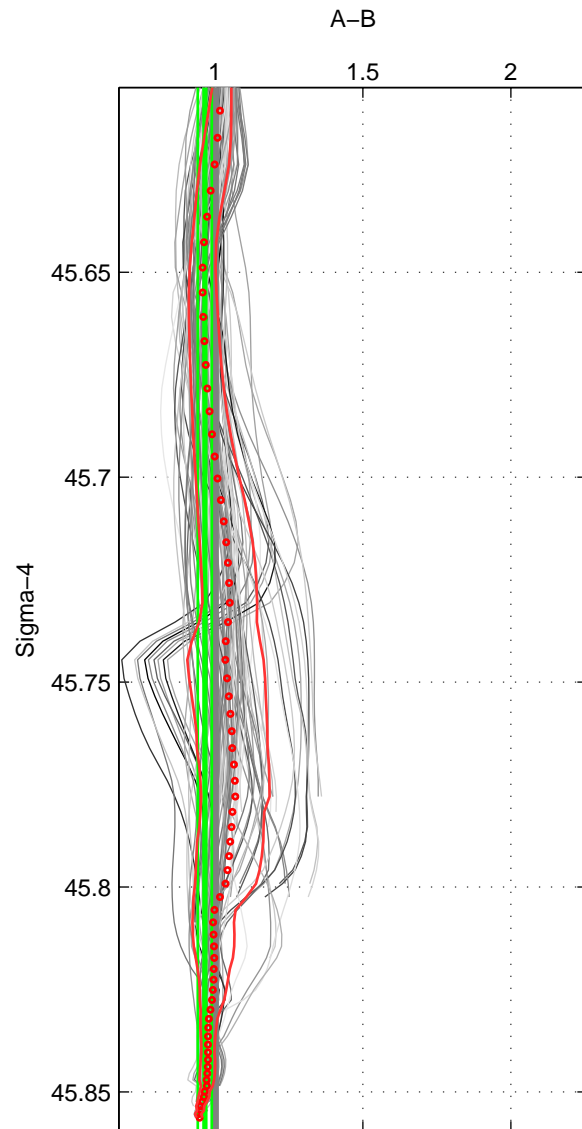

Cruise A (red). Date: Nov 1996 Cruisename: 227-316N19961102

Cruise B (blue). Date: Jul 1990 Cruisename: 295-64TR19900701

\*\*\* "Favourite" values are means of spaces 1 2 3.

	Offset	O.StDev	Ratio	R.Stdev	Rating
SIGMA:	-0.654	0.750	0.966	0.023	5
THETA:	-1.150	0.730	0.964	0.018	5
DEPTH:	-2.294	0.250	0.948	0.005	5
FAV. :	-1.366	0.577	0.960	0.015	5

Profiles of A: 25  
 Profiles of B: 9  
 Diff profs : 100  
 WMoffset (A-B): -0.65402  
 WMoffset stdev: 0.75046  
 WMratio (A/B): 0.96619  
 WMratio stdev: 0.023446

Quality (1-5): 5

Profiles of A: 25  
 Profiles of B: 9  
 Diff profs : 100  
 WMoffset (A-B): -1.1499  
 WMoffset stdev: 0.72984  
 WMratio (A/B): 0.96441  
 WMratio stdev: 0.017504

Quality (1-5): 5

Profiles of A: 25  
 Profiles of B: 9  
 Diff profs : 100  
 WMoffset (A-B): -2.2944  
 WMoffset stdev: 0.24979  
 WMratio (A/B): 0.94822  
 WMratio stdev: 0.0050919

Quality (1-5): 5