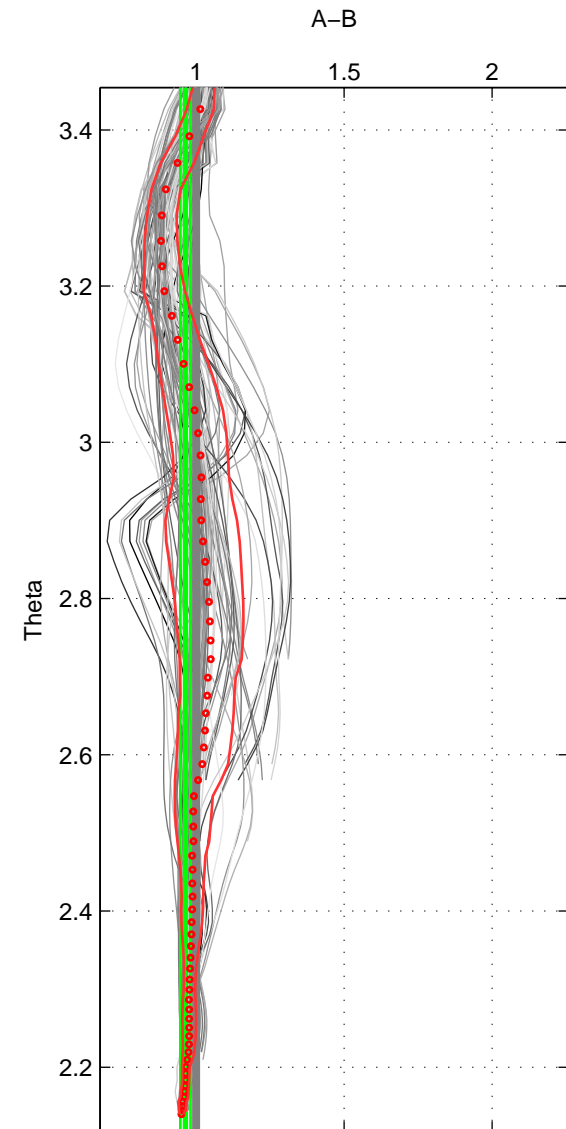

Cruise A (red). Date: Nov 1996 Cruisename: 227-316N19961102

Cruise B (blue). Date: Jul 1990 Cruisename: 295-64TR19900701

\*\*\* "Favourite" values are means of spaces 1 2 3.

	Offset	O.StDev	Ratio	R.Stdev	Rating
SIGMA:	-0.654	0.750	0.966	0.023	5
THETA:	-1.150	0.730	0.964	0.018	5
DEPTH:	-2.294	0.250	0.948	0.005	5
FAV. :	-1.366	0.577	0.960	0.015	5

Profiles of A: 25  
 Profiles of B: 9  
 Diff profs : 100  
 WMoffset (A-B): -0.65402  
 WMoffset stdev: 0.75046  
 WMratio (A/B): 0.96619  
 WMratio stdev: 0.023446

Quality (1-5): 5

Profiles of A: 25  
 Profiles of B: 9  
 Diff profs : 100  
 WMoffset (A-B): -1.1499  
 WMoffset stdev: 0.72984  
 WMratio (A/B): 0.96441  
 WMratio stdev: 0.017504

Quality (1-5): 5

Profiles of A: 25  
 Profiles of B: 9  
 Diff profs : 100  
 WMoffset (A-B): -2.2944  
 WMoffset stdev: 0.24979  
 WMratio (A/B): 0.94822  
 WMratio stdev: 0.0050919

Quality (1-5): 5