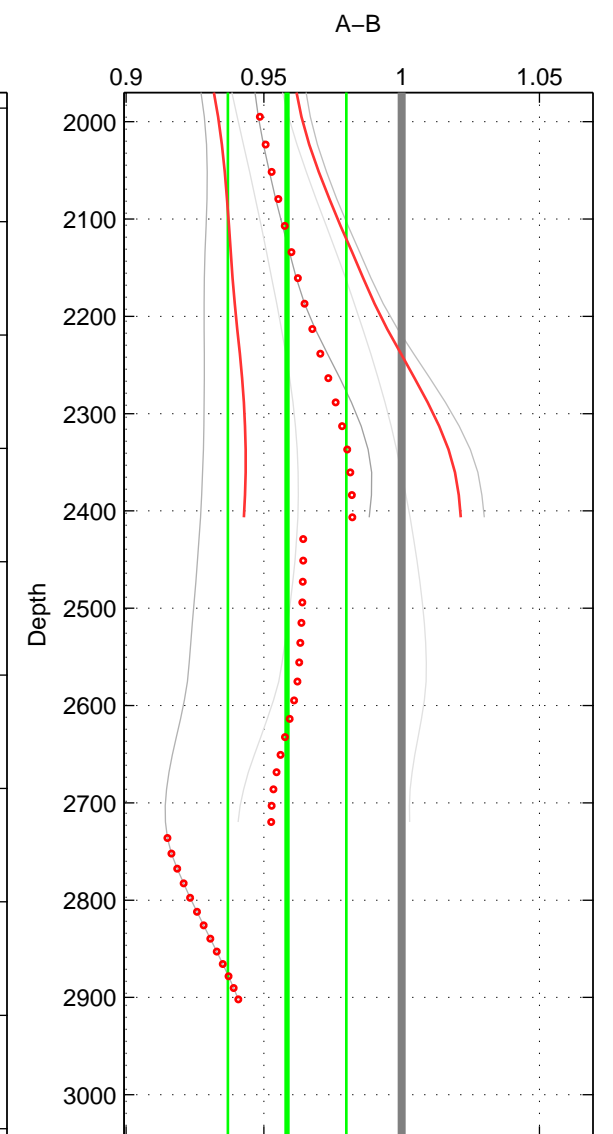

Cruise A (red). Date: Jan 1995 Cruisename: 331-09AR19941213
 Cruise B (blue). Date: Mar 1992 Cruisename: 733-90KD19920214

*** "Favourite" values are means of spaces 1 2 3.

	Offset	O.StDev	Ratio	R.Stdev	Rating
SIGMA:	-6.232	1.837	0.947	0.015	2
THETA:	-6.560	1.968	0.945	0.016	2
DEPTH:	-5.055	2.705	0.958	0.021	2
FAV. :	-5.949	2.170	0.950	0.018	2

Profiles of A: 2
 Profiles of B: 4
 Diff profs : 7
 WMoffset (A-B): -6.232
 WMoffset stdev: 1.8372
 WMratio (A/B): 0.94734
 WMratio stdev: 0.015325

Quality (1-5): 2

Profiles of A: 2
 Profiles of B: 4
 Diff profs : 7
 WMoffset (A-B): -6.5597
 WMoffset stdev: 1.9679
 WMratio (A/B): 0.94523
 WMratio stdev: 0.016145

Quality (1-5): 2

Profiles of A: 2
 Profiles of B: 3
 Diff profs : 5
 WMoffset (A-B): -5.0554
 WMoffset stdev: 2.7055
 WMratio (A/B): 0.95838
 WMratio stdev: 0.021482

Quality (1-5): 2