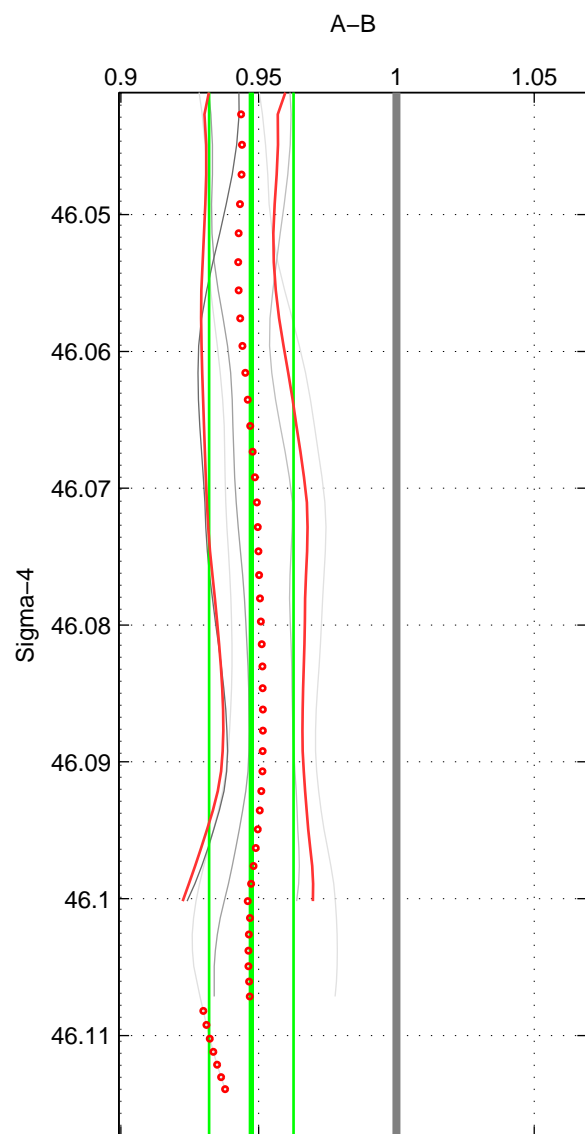

Cruise A (red). Date: Jan 1995 Cruisename: 331-09AR19941213
 Cruise B (blue). Date: Mar 1992 Cruisename: 733-90KD19920214

*** "Favourite" values are means of spaces 1 2 3.

	Offset	O.StDev	Ratio	R.Stdev	Rating
SIGMA:	-6.232	1.837	0.947	0.015	2
THETA:	-6.560	1.968	0.945	0.016	2
DEPTH:	-5.055	2.705	0.958	0.021	2
FAV. :	-5.949	2.170	0.950	0.018	2

Profiles of A: 2
 Profiles of B: 4
 Diff profs : 7
 WMoffset (A-B): -6.232
 WMoffset stdev: 1.8372
 WMratio (A/B): 0.94734
 WMratio stdev: 0.015325

Quality (1-5): 2

Profiles of A: 2
 Profiles of B: 4
 Diff profs : 7
 WMoffset (A-B): -6.5597
 WMoffset stdev: 1.9679
 WMratio (A/B): 0.94523
 WMratio stdev: 0.016145

Quality (1-5): 2

Profiles of A: 2
 Profiles of B: 3
 Diff profs : 5
 WMoffset (A-B): -5.0554
 WMoffset stdev: 2.7055
 WMratio (A/B): 0.95838
 WMratio stdev: 0.021482

Quality (1-5): 2