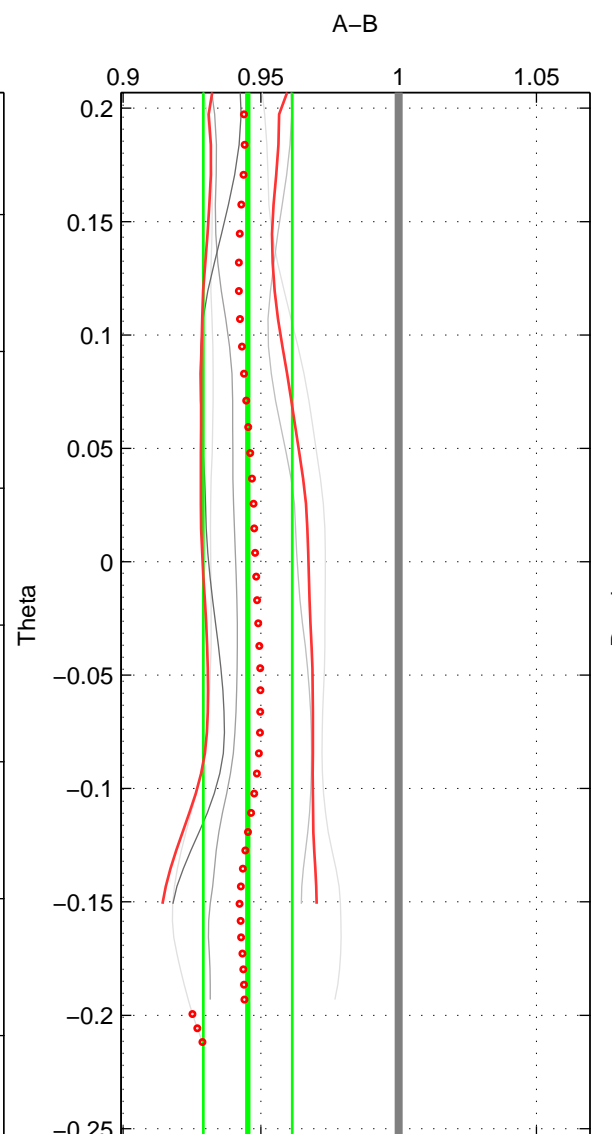

Cruise A (red). Date: Jan 1995 Cruisename: 331-09AR19941213
 Cruise B (blue). Date: Mar 1992 Cruisename: 733-90KD19920214

*** "Favourite" values are means of spaces 1 2 3.

	Offset	O.StDev	Ratio	R.Stdev	Rating
SIGMA:	-6.232	1.837	0.947	0.015	2
THETA:	-6.560	1.968	0.945	0.016	2
DEPTH:	-5.055	2.705	0.958	0.021	2
FAV. :	-5.949	2.170	0.950	0.018	2

Profiles of A: 2
 Profiles of B: 4
 Diff profs : 7
 WMoffset (A-B): -6.232
 WMoffset stdev: 1.8372
 WMratio (A/B): 0.94734
 WMratio stdev: 0.015325

Quality (1-5): 2

Profiles of A: 2
 Profiles of B: 4
 Diff profs : 7
 WMoffset (A-B): -6.5597
 WMoffset stdev: 1.9679
 WMratio (A/B): 0.94523
 WMratio stdev: 0.016145

Quality (1-5): 2

Profiles of A: 2
 Profiles of B: 3
 Diff profs : 5
 WMoffset (A-B): -5.0554
 WMoffset stdev: 2.7055
 WMratio (A/B): 0.95838
 WMratio stdev: 0.021482

Quality (1-5): 2