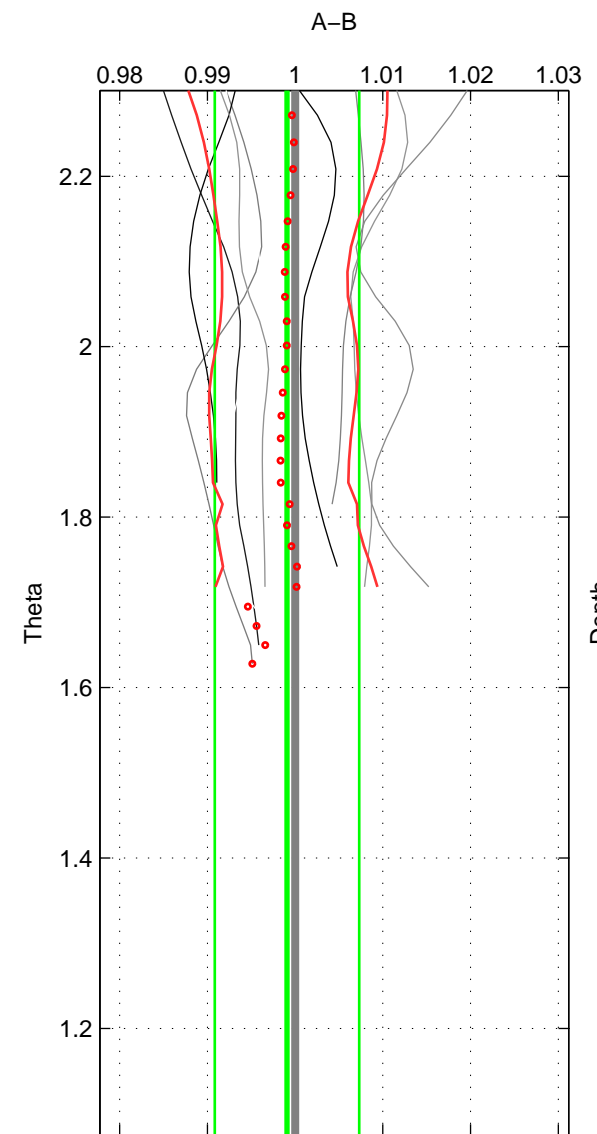

Cruise A (red). Date: Jan 2000 Cruisename: 588-49NZ20000105

Cruise B (blue). Date: Jun 1997 Cruisename: 681-49UP19970530

\*\*\* "Favourite" values are means of spaces 1 2.

	Offset	O.StDev	Ratio	R.Stdev	Rating
SIGMA:	-0.175	1.292	0.999	0.008	4
THETA:	-0.160	1.327	0.999	0.008	4
DEPTH:	-0.013	0.143	1.000	0.001	3
FAV.:	-0.167	1.309	0.999	0.008	4

Profiles of A: 7  
 Profiles of B: 6  
 Diff profs : 9  
 WMoffset (A-B): -0.17476  
 WMoffset stdev: 1.2916  
 WMratio (A/B): 0.99899  
 WMratio stdev: 0.0080181

Quality (1-5): 4

Profiles of A: 7  
 Profiles of B: 6  
 Diff profs : 9  
 WMoffset (A-B): -0.16009  
 WMoffset stdev: 1.3266  
 WMratio (A/B): 0.99908  
 WMratio stdev: 0.0082342

Quality (1-5): 4

Profiles of A: 7  
 Profiles of B: 6  
 Diff profs : 9  
 WMoffset (A-B): -0.012723  
 WMoffset stdev: 0.14315  
 WMratio (A/B): 1  
 WMratio stdev: 0.0008941

Quality (1-5): 3

Please note that statistics are bad.