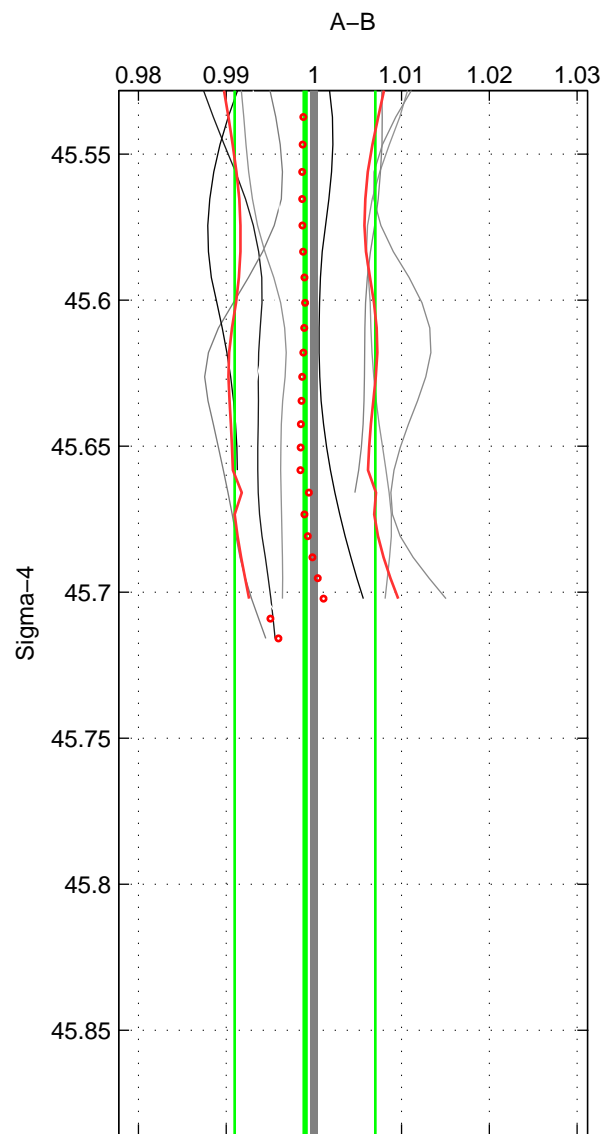

Cruise A (red). Date: Jan 2000 Cruisename: 588-49NZ20000105

Cruise B (blue). Date: Jun 1997 Cruisename: 681-49UP19970530

\*\*\* "Favourite" values are means of spaces 1 2.

	Offset	O.StDev	Ratio	R.Stdev	Rating
SIGMA:	-0.175	1.292	0.999	0.008	4
THETA:	-0.160	1.327	0.999	0.008	4
DEPTH:	-0.013	0.143	1.000	0.001	3
FAV.:	-0.167	1.309	0.999	0.008	4

Profiles of A: 7  
 Profiles of B: 6  
 Diff profs : 9  
 WMoffset (A-B): -0.17476  
 WMoffset stdev: 1.2916  
 WMratio (A/B): 0.99899  
 WMratio stdev: 0.0080181

Quality (1-5): 4

Profiles of A: 7  
 Profiles of B: 6  
 Diff profs : 9  
 WMoffset (A-B): -0.16009  
 WMoffset stdev: 1.3266  
 WMratio (A/B): 0.99908  
 WMratio stdev: 0.0082342

Quality (1-5): 4

Profiles of A: 7  
 Profiles of B: 6  
 Diff profs : 9  
 WMoffset (A-B): -0.012723  
 WMoffset stdev: 0.14315  
 WMratio (A/B): 1  
 WMratio stdev: 0.0008941

Quality (1-5): 3

Please note that statistics are bad.