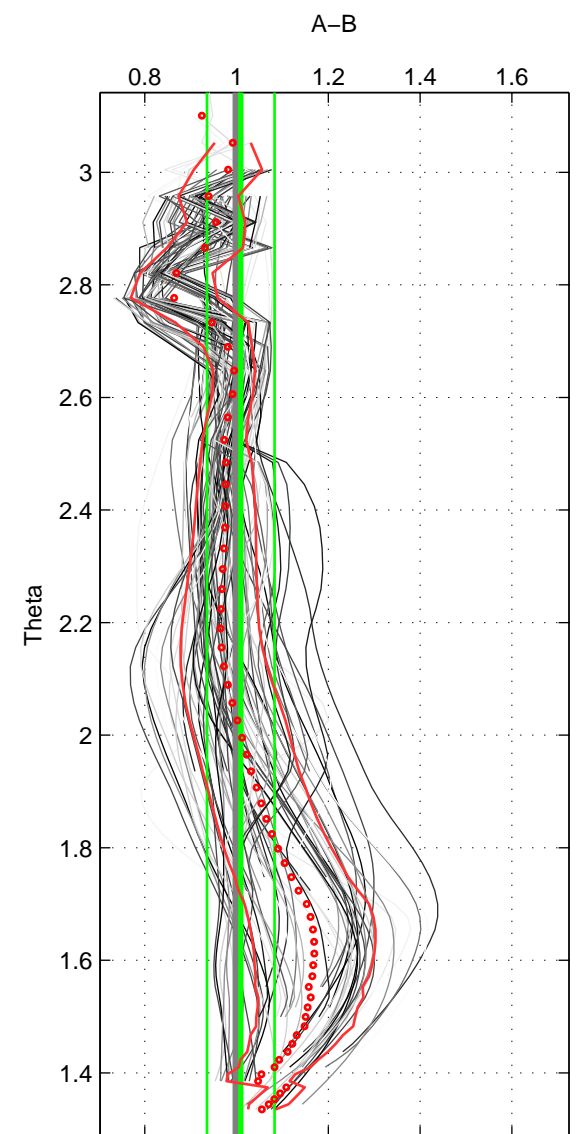

Cruise A (red). Date: Jun 1992 Cruisename: 179-18HU19920527

Cruise B (blue). Date: Jun 2006 Cruisename: 197-18HU20060524

\*\*\* "Favourite" values are means of spaces 1 2 3.

	Offset	O.StDev	Ratio	R.Stdev	Rating
SIGMA:	-0.114	0.707	0.987	0.060	5
THETA:	0.172	0.861	1.009	0.074	5
DEPTH:	0.713	0.849	1.047	0.074	5
FAV.:	0.257	0.806	1.015	0.069	5

Profiles of A: 16  
 Profiles of B: 15  
 Diff profs : 87  
 WMoffset (A-B): -0.11402  
 WMoffset stdev: 0.70712  
 WMratio (A/B): 0.98727  
 WMratio stdev: 0.059971

Quality (1-5): 5

Profiles of A: 16  
 Profiles of B: 15  
 Diff profs : 87  
 WMoffset (A-B): 0.17152  
 WMoffset stdev: 0.8613  
 WMratio (A/B): 1.0093  
 WMratio stdev: 0.073549

Quality (1-5): 5

Profiles of A: 16  
 Profiles of B: 15  
 Diff profs : 87  
 WMoffset (A-B): 0.71322  
 WMoffset stdev: 0.84926  
 WMratio (A/B): 1.0472  
 WMratio stdev: 0.073708

Quality (1-5): 5