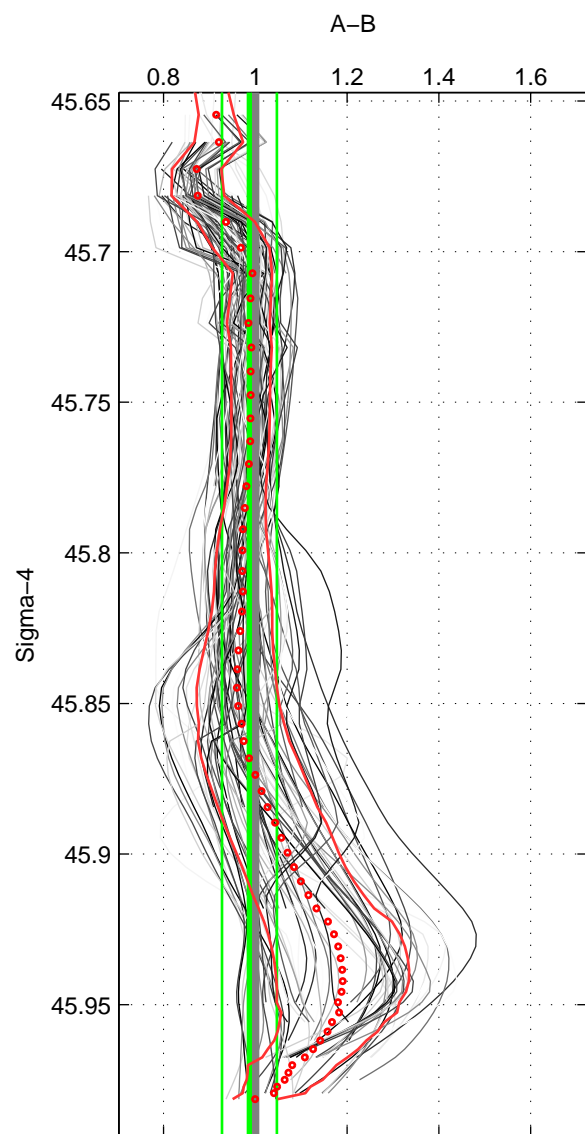

Cruise A (red). Date: Jun 1992 Cruisename: 179-18HU19920527

Cruise B (blue). Date: Jun 2006 Cruisename: 197-18HU20060524

\*\*\* "Favourite" values are means of spaces 1 2 3.

	Offset	O.StDev	Ratio	R.Stdev	Rating
SIGMA:	-0.114	0.707	0.987	0.060	5
THETA:	0.172	0.861	1.009	0.074	5
DEPTH:	0.713	0.849	1.047	0.074	5
FAV.:	0.257	0.806	1.015	0.069	5

Profiles of A: 16  
 Profiles of B: 15  
 Diff profs : 87  
 WMoffset (A-B): -0.11402  
 WMoffset stdev: 0.70712  
 WMratio (A/B): 0.98727  
 WMratio stdev: 0.059971

Quality (1-5): 5

Profiles of A: 16  
 Profiles of B: 15  
 Diff profs : 87  
 WMoffset (A-B): 0.17152  
 WMoffset stdev: 0.8613  
 WMratio (A/B): 1.0093  
 WMratio stdev: 0.073549

Quality (1-5): 5

Profiles of A: 16  
 Profiles of B: 15  
 Diff profs : 87  
 WMoffset (A-B): 0.71322  
 WMoffset stdev: 0.84926  
 WMratio (A/B): 1.0472  
 WMratio stdev: 0.073708

Quality (1-5): 5