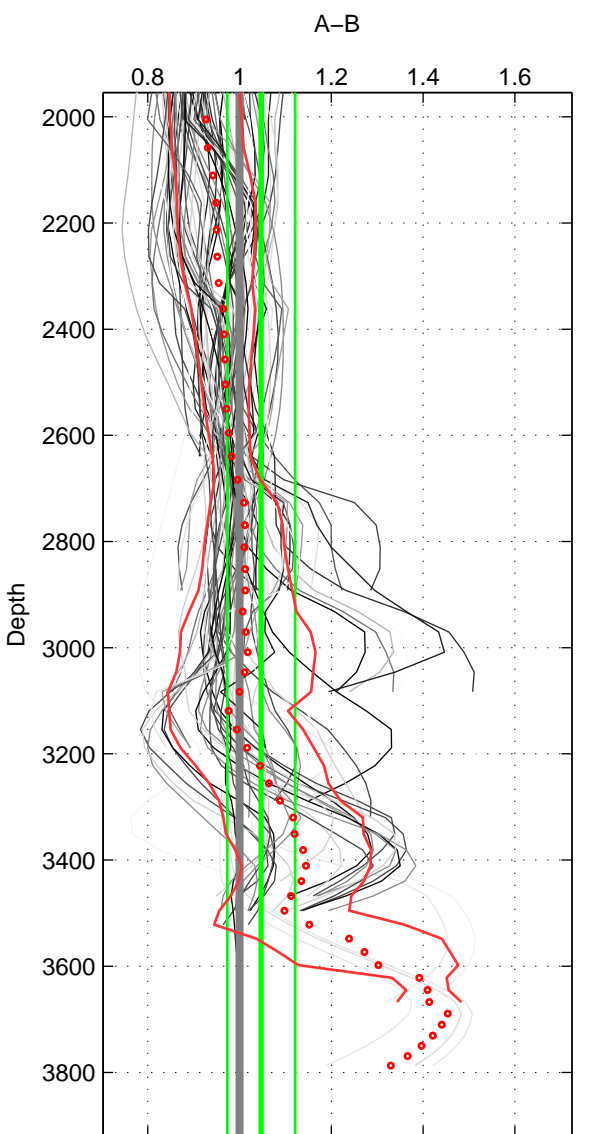

Cruise A (red). Date: Jun 1992 Cruisename: 179-18HU19920527

Cruise B (blue). Date: Jun 2006 Cruisename: 197-18HU20060524

\*\*\* "Favourite" values are means of spaces 1 2 3.

	Offset	O.StDev	Ratio	R.Stdev	Rating
SIGMA:	-0.114	0.707	0.987	0.060	5
THETA:	0.172	0.861	1.009	0.074	5
DEPTH:	0.713	0.849	1.047	0.074	5
FAV.:	0.257	0.806	1.015	0.069	5

Profiles of A: 16  
 Profiles of B: 15  
 Diff profs : 87  
 WMoffset (A-B): -0.11402  
 WMoffset stdev: 0.70712  
 WMratio (A/B): 0.98727  
 WMratio stdev: 0.059971

Quality (1-5): 5

Profiles of A: 16  
 Profiles of B: 15  
 Diff profs : 87  
 WMoffset (A-B): 0.17152  
 WMoffset stdev: 0.8613  
 WMratio (A/B): 1.0093  
 WMratio stdev: 0.073549

Quality (1-5): 5

Profiles of A: 16  
 Profiles of B: 15  
 Diff profs : 87  
 WMoffset (A-B): 0.71322  
 WMoffset stdev: 0.84926  
 WMratio (A/B): 1.0472  
 WMratio stdev: 0.073708

Quality (1-5): 5