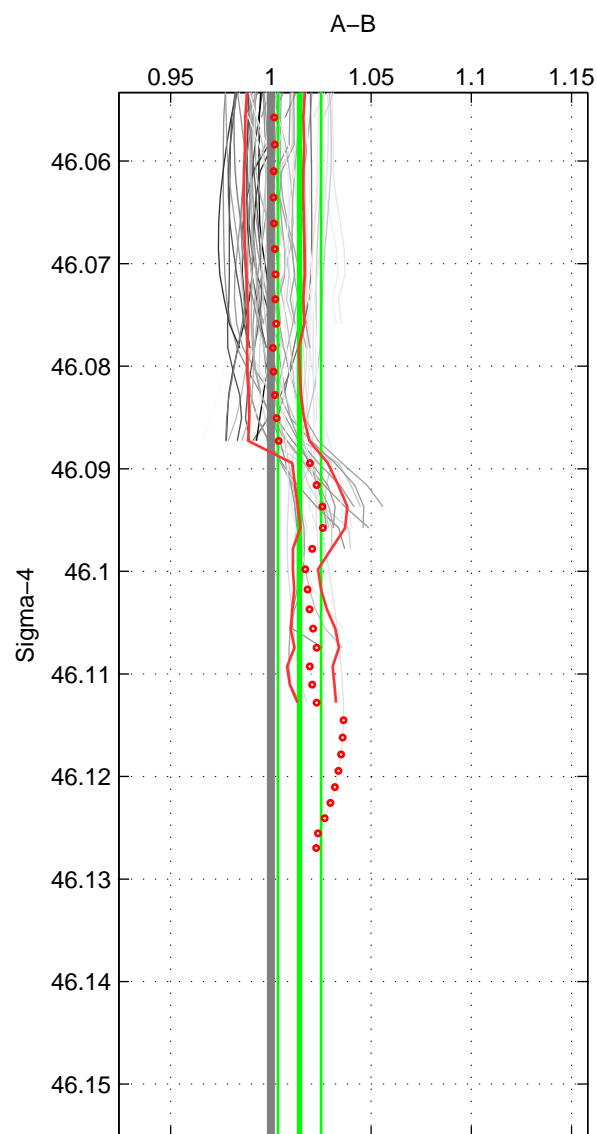

Cruise A (red). Date: Apr 1995 Cruisename: 320-74JC19950320

Cruise B (blue). Date: Apr 2010 Cruisename: 321-74JC20100319

*** "Favourite" values are means of spaces 1 2 3.

	Offset	O.StDev	Ratio	R.Stdev	Rating
SIGMA:	1.727	1.286	1.014	0.011	3
THETA:	1.754	1.154	1.015	0.010	3
DEPTH:	1.165	2.042	1.010	0.017	3
FAV.:	1.549	1.494	1.013	0.012	3

Profiles of A: 12
 Profiles of B: 8
 Diff profs: 68
 WMoffset (A-B): 1.7274
 WMoffset stdev: 1.286
 WMratio (A/B): 1.0143
 WMratio stdev: 0.010739

Quality (1-5): 3

Profiles of A: 12
 Profiles of B: 8
 Diff profs: 68
 WMoffset (A-B): 1.754
 WMoffset stdev: 1.1539
 WMratio (A/B): 1.0145
 WMratio stdev: 0.009674

Quality (1-5): 3

Profiles of A: 12
 Profiles of B: 8
 Diff profs: 68
 WMoffset (A-B): 1.1654
 WMoffset stdev: 2.042
 WMratio (A/B): 1.0095
 WMratio stdev: 0.016838

Quality (1-5): 3