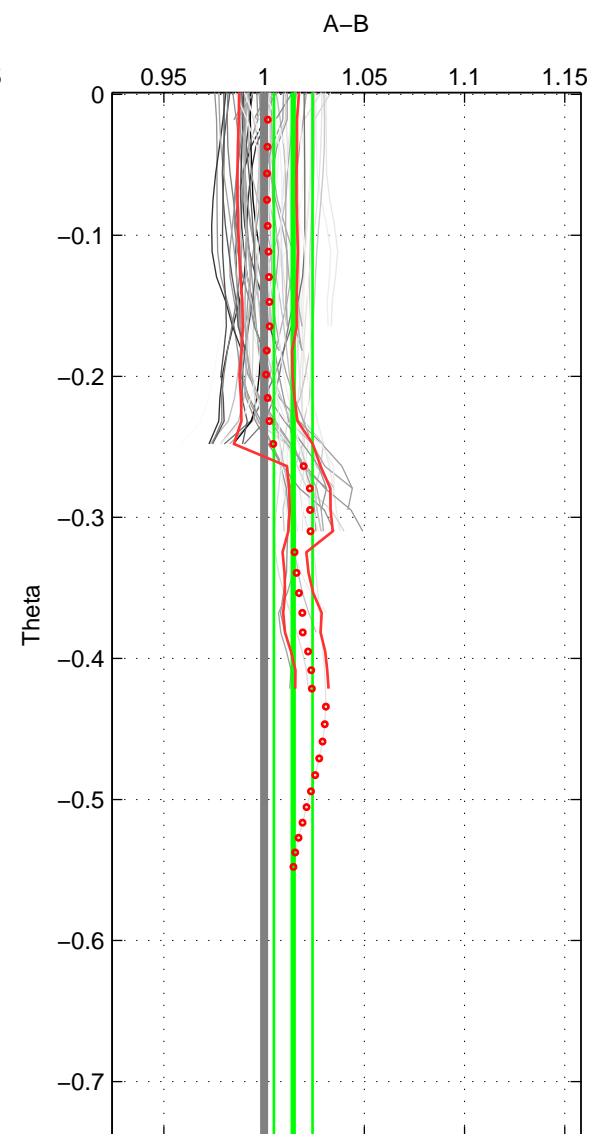

Cruise A (red). Date: Apr 1995 Cruisename: 320-74JC19950320

Cruise B (blue). Date: Apr 2010 Cruisename: 321-74JC20100319

*** "Favourite" values are means of spaces 1 2 3.

	Offset	O.StDev	Ratio	R.Stdev	Rating
SIGMA:	1.727	1.286	1.014	0.011	3
THETA:	1.754	1.154	1.015	0.010	3
DEPTH:	1.165	2.042	1.010	0.017	3
FAV.:	1.549	1.494	1.013	0.012	3

Profiles of A: 12
 Profiles of B: 8
 Diff profs: 68
 WMoffset (A-B): 1.7274
 WMoffset stdev: 1.286
 WMratio (A/B): 1.0143
 WMratio stdev: 0.010739

Quality (1-5): 3

Profiles of A: 12
 Profiles of B: 8
 Diff profs: 68
 WMoffset (A-B): 1.754
 WMoffset stdev: 1.1539
 WMratio (A/B): 1.0145
 WMratio stdev: 0.009674

Quality (1-5): 3

Profiles of A: 12
 Profiles of B: 8
 Diff profs: 68
 WMoffset (A-B): 1.1654
 WMoffset stdev: 2.042
 WMratio (A/B): 1.0095
 WMratio stdev: 0.016838

Quality (1-5): 3