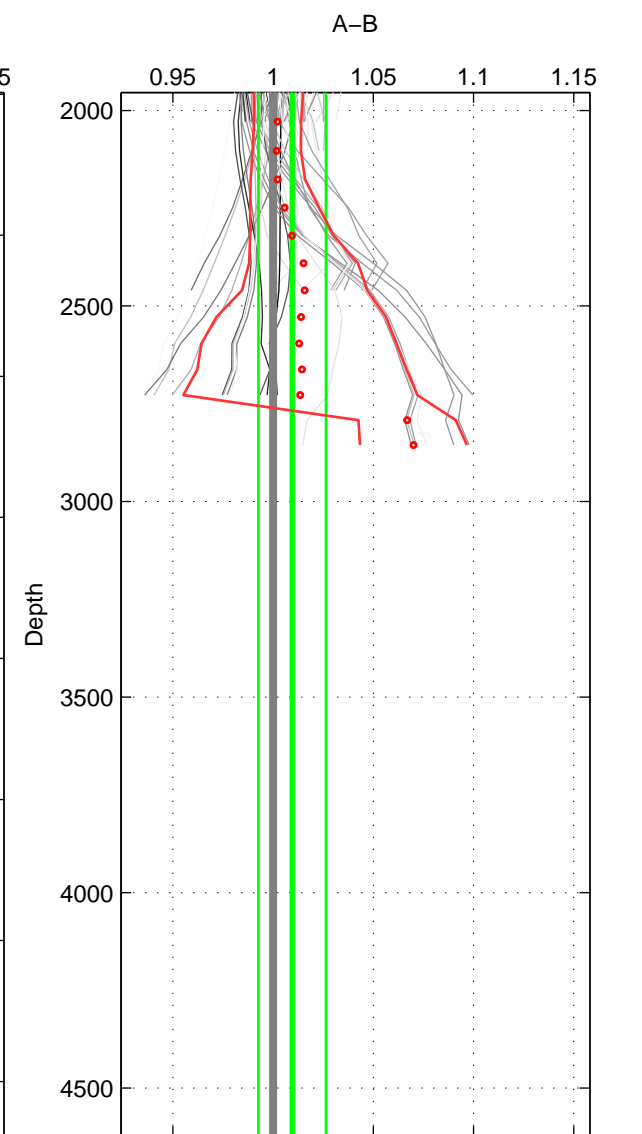

Cruise A (red). Date: Apr 1995 Cruisename: 320-74JC19950320

Cruise B (blue). Date: Apr 2010 Cruisename: 321-74JC20100319

*** "Favourite" values are means of spaces 1 2 3.

	Offset	O.StDev	Ratio	R.Stdev	Rating
SIGMA:	1.727	1.286	1.014	0.011	3
THETA:	1.754	1.154	1.015	0.010	3
DEPTH:	1.165	2.042	1.010	0.017	3
FAV.:	1.549	1.494	1.013	0.012	3

Profiles of A: 12
 Profiles of B: 8
 Diff profs: 68
 WMoffset (A-B): 1.7274
 WMoffset stdev: 1.286
 WMratio (A/B): 1.0143
 WMratio stdev: 0.010739

Quality (1-5): 3

Profiles of A: 12
 Profiles of B: 8
 Diff profs: 68
 WMoffset (A-B): 1.754
 WMoffset stdev: 1.1539
 WMratio (A/B): 1.0145
 WMratio stdev: 0.009674

Quality (1-5): 3

Profiles of A: 12
 Profiles of B: 8
 Diff profs: 68
 WMoffset (A-B): 1.1654
 WMoffset stdev: 2.042
 WMratio (A/B): 1.0095
 WMratio stdev: 0.016838

Quality (1-5): 3