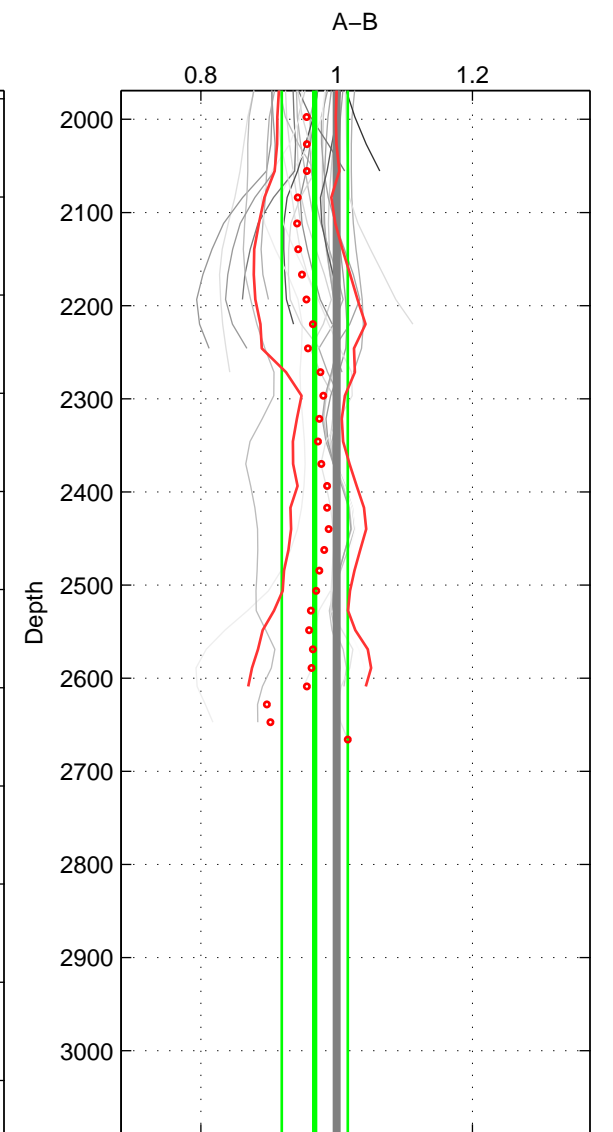

Cruise A (red). Date: Sep 2005 Cruisename: 291-64PE20050907

Cruise B (blue). Date: Jul 1990 Cruisename: 295-64TR19900701

*** "Favourite" values are those of space 3.

	Offset	O.StDev	Ratio	R.Stdev	Rating
SIGMA:	-1.020	0.926	0.923	0.070	3
THETA:	-1.021	0.401	0.932	0.027	2
DEPTH:	-0.478	0.711	0.968	0.049	4
FAV. :	-0.478	0.711	0.968	0.049	4

Profiles of A: 12
 Profiles of B: 7
 Diff profs : 28
 WMoffset (A-B): -1.02
 WMoffset stdev: 0.92597
 WMratio (A/B): 0.92254
 WMratio stdev: 0.069849

Quality (1-5): 3

Please note that statistics are bad.

Profiles of A: 12
 Profiles of B: 7
 Diff profs : 28
 WMoffset (A-B): -1.0208
 WMoffset stdev: 0.40072
 WMratio (A/B): 0.93159
 WMratio stdev: 0.027424

Quality (1-5): 2

Profiles of A: 12
 Profiles of B: 7
 Diff profs : 29
 WMoffset (A-B): -0.47814
 WMoffset stdev: 0.71122
 WMratio (A/B): 0.96767
 WMratio stdev: 0.04854