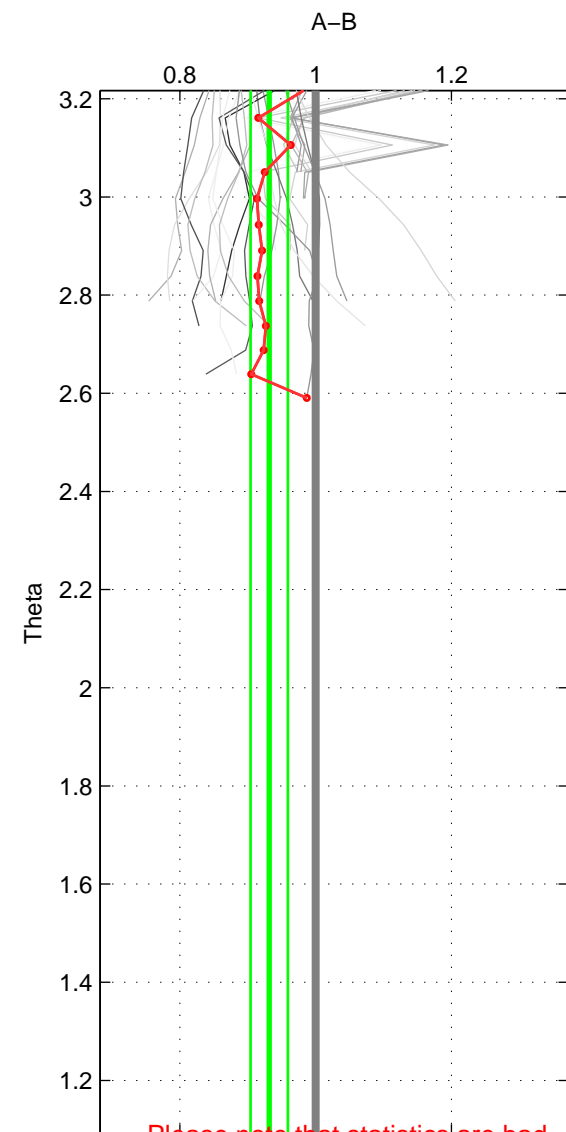

Cruise A (red). Date: Sep 2005 Cruisename: 291-64PE20050907

Cruise B (blue). Date: Jul 1990 Cruisename: 295-64TR19900701

*** "Favourite" values are those of space 3.

	Offset	O.StDev	Ratio	R.Stdev	Rating
SIGMA:	-1.020	0.926	0.923	0.070	3
THETA:	-1.021	0.401	0.932	0.027	2
DEPTH:	-0.478	0.711	0.968	0.049	4
FAV. :	-0.478	0.711	0.968	0.049	4

Profiles of A: 12
 Profiles of B: 7
 Diff profs : 28
 WMoffset (A-B): -1.02
 WMoffset stdev: 0.92597
 WMratio (A/B): 0.92254
 WMratio stdev: 0.069849

Quality (1-5): 3

Please note that statistics are bad.

Profiles of A: 12
 Profiles of B: 7
 Diff profs : 28
 WMoffset (A-B): -1.0208
 WMoffset stdev: 0.40072
 WMratio (A/B): 0.93159
 WMratio stdev: 0.027424

Quality (1-5): 2

Profiles of A: 12
 Profiles of B: 7
 Diff profs : 29
 WMoffset (A-B): -0.47814
 WMoffset stdev: 0.71122
 WMratio (A/B): 0.96767
 WMratio stdev: 0.04854