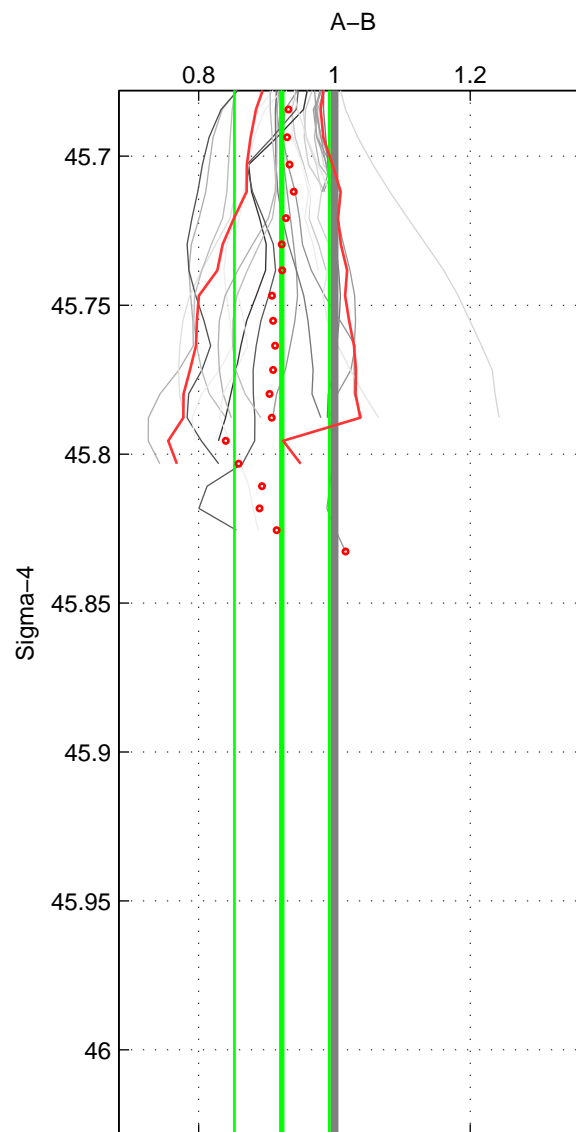

Cruise A (red). Date: Sep 2005 Cruisename: 291-64PE20050907

Cruise B (blue). Date: Jul 1990 Cruisename: 295-64TR19900701

*** "Favourite" values are those of space 3.

	Offset	O.StDev	Ratio	R.Stdev	Rating
SIGMA:	-1.020	0.926	0.923	0.070	3
THETA:	-1.021	0.401	0.932	0.027	2
DEPTH:	-0.478	0.711	0.968	0.049	4
FAV. :	-0.478	0.711	0.968	0.049	4

Profiles of A: 12
 Profiles of B: 7
 Diff profs : 28
 WMoffset (A-B): -1.02
 WMoffset stdev: 0.92597
 WMratio (A/B): 0.92254
 WMratio stdev: 0.069849

Quality (1-5): 3

Please note that statistics are bad.

Profiles of A: 12
 Profiles of B: 7
 Diff profs : 28
 WMoffset (A-B): -1.0208
 WMoffset stdev: 0.40072
 WMratio (A/B): 0.93159
 WMratio stdev: 0.027424

Quality (1-5): 2

Profiles of A: 12
 Profiles of B: 7
 Diff profs : 29
 WMoffset (A-B): -0.47814
 WMoffset stdev: 0.71122
 WMratio (A/B): 0.96767
 WMratio stdev: 0.04854