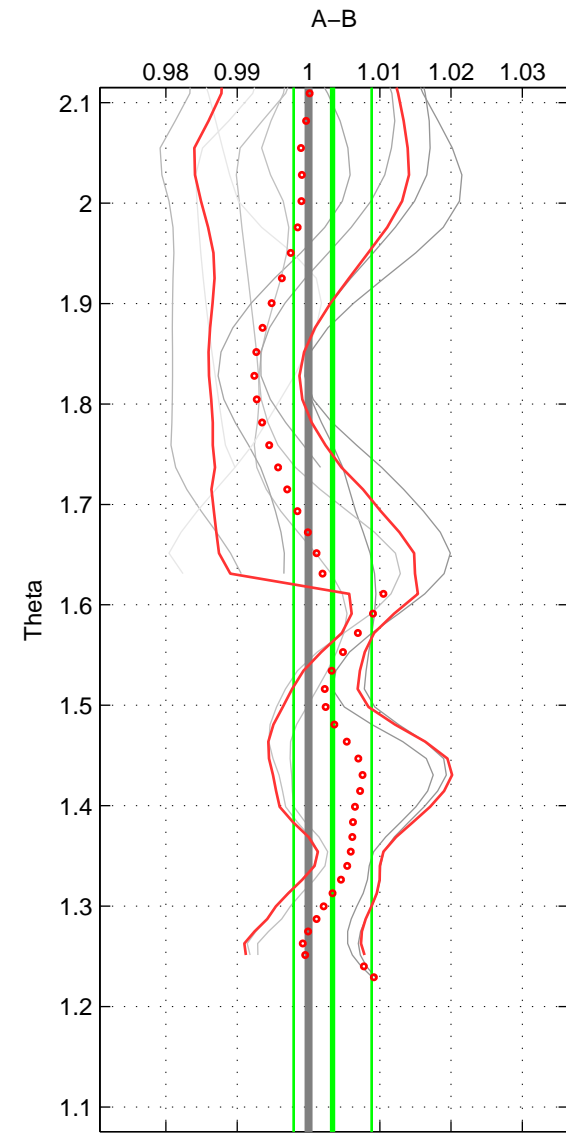

Cruise A (red). Date: Jan 2000 Cruisename: 588-49NZ20000105  
 Cruise B (blue). Date: Sep 1993 Cruisename: 730-90BM19930830

\*\*\* "Favourite" values are means of spaces 1 2 3.

	Offset	O.StDev	Ratio	R.Stdev	Rating
SIGMA:	0.520	0.847	1.003	0.005	2
THETA:	0.542	0.862	1.003	0.005	2
DEPTH:	-0.211	1.236	0.999	0.008	2
FAV.:	0.284	0.982	1.002	0.006	2

Profiles of A: 4  
 Profiles of B: 3  
 Diff profs : 9  
 WMoffset (A-B): 0.52033  
 WMoffset stdev: 0.84702  
 WMratio (A/B): 1.0032  
 WMratio stdev: 0.0054066

Quality (1-5): 2

Profiles of A: 4  
 Profiles of B: 3  
 Diff profs : 9  
 WMoffset (A-B): 0.54154  
 WMoffset stdev: 0.86222  
 WMratio (A/B): 1.0034  
 WMratio stdev: 0.0054708

Quality (1-5): 2

Profiles of A: 4  
 Profiles of B: 3  
 Diff profs : 9  
 WMoffset (A-B): -0.21121  
 WMoffset stdev: 1.2364  
 WMratio (A/B): 0.99867  
 WMratio stdev: 0.0077862

Quality (1-5): 2