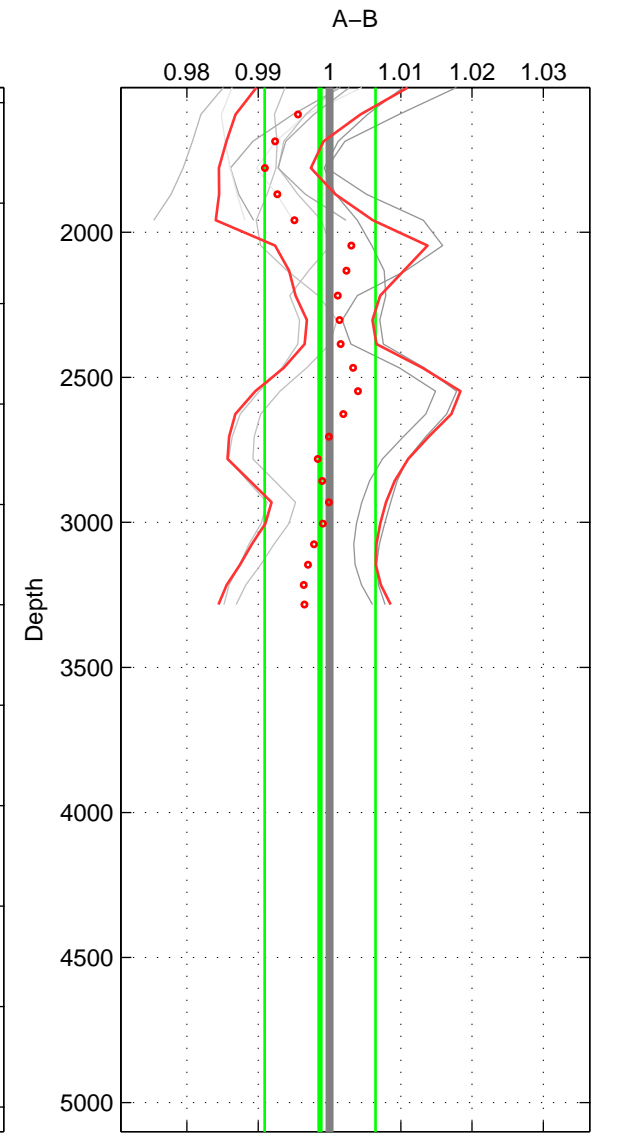

Cruise A (red). Date: Jan 2000 Cruisename: 588-49NZ20000105  
 Cruise B (blue). Date: Sep 1993 Cruisename: 730-90BM19930830

\*\*\* "Favourite" values are means of spaces 1 2 3.

	Offset	O.StDev	Ratio	R.Stdev	Rating
SIGMA:	0.520	0.847	1.003	0.005	2
THETA:	0.542	0.862	1.003	0.005	2
DEPTH:	-0.211	1.236	0.999	0.008	2
FAV.:	0.284	0.982	1.002	0.006	2

Profiles of A: 4  
 Profiles of B: 3  
 Diff profs : 9  
 WMoffset (A-B): 0.52033  
 WMoffset stdev: 0.84702  
 WMratio (A/B): 1.0032  
 WMratio stdev: 0.0054066

Quality (1-5): 2

Profiles of A: 4  
 Profiles of B: 3  
 Diff profs : 9  
 WMoffset (A-B): 0.54154  
 WMoffset stdev: 0.86222  
 WMratio (A/B): 1.0034  
 WMratio stdev: 0.0054708

Quality (1-5): 2

Profiles of A: 4  
 Profiles of B: 3  
 Diff profs : 9  
 WMoffset (A-B): -0.21121  
 WMoffset stdev: 1.2364  
 WMratio (A/B): 0.99867  
 WMratio stdev: 0.0077862

Quality (1-5): 2