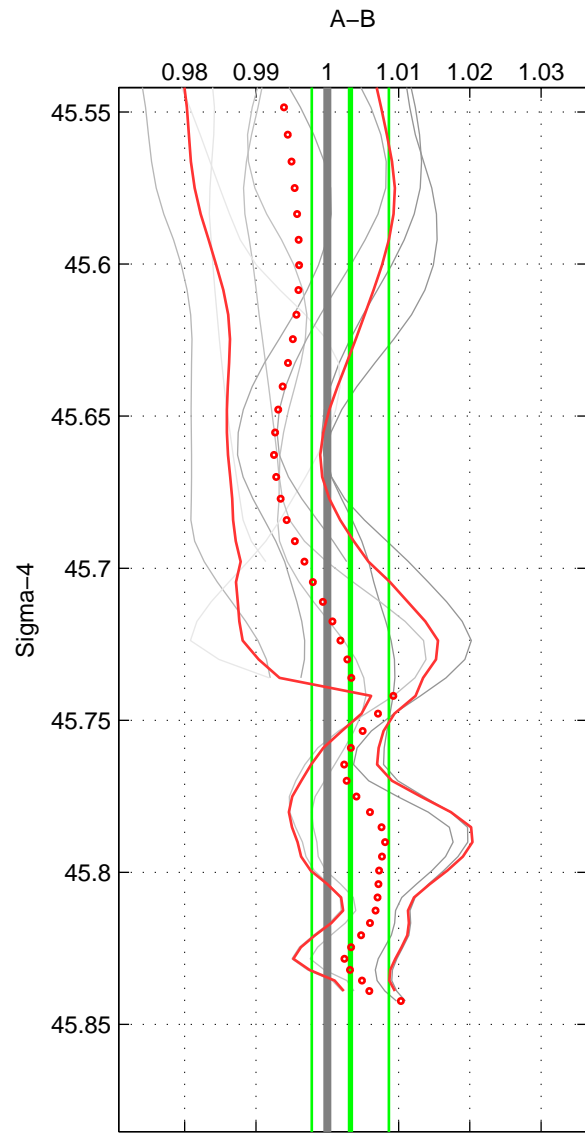

Cruise A (red). Date: Jan 2000 Cruisename: 588-49NZ20000105  
 Cruise B (blue). Date: Sep 1993 Cruisename: 730-90BM19930830

\*\*\* "Favourite" values are means of spaces 1 2 3.

	Offset	O.StDev	Ratio	R.Stdev	Rating
SIGMA:	0.520	0.847	1.003	0.005	2
THETA:	0.542	0.862	1.003	0.005	2
DEPTH:	-0.211	1.236	0.999	0.008	2
FAV.:	0.284	0.982	1.002	0.006	2

Profiles of A: 4  
 Profiles of B: 3  
 Diff profs : 9  
 WMoffset (A-B): 0.52033  
 WMoffset stdev: 0.84702  
 WMratio (A/B): 1.0032  
 WMratio stdev: 0.0054066

Quality (1-5): 2

Profiles of A: 4  
 Profiles of B: 3  
 Diff profs : 9  
 WMoffset (A-B): 0.54154  
 WMoffset stdev: 0.86222  
 WMratio (A/B): 1.0034  
 WMratio stdev: 0.0054708

Quality (1-5): 2

Profiles of A: 4  
 Profiles of B: 3  
 Diff profs : 9  
 WMoffset (A-B): -0.21121  
 WMoffset stdev: 1.2364  
 WMratio (A/B): 0.99867  
 WMratio stdev: 0.0077862

Quality (1-5): 2