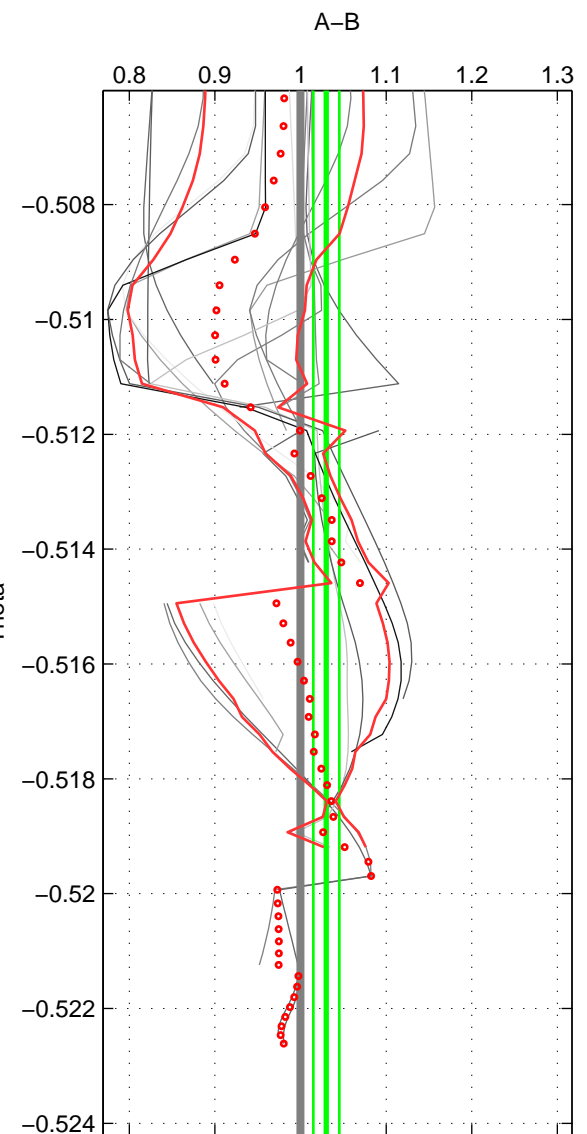

Cruise A (red). Date: Sep 1993 Cruisename: 33-18SN19950803

Cruise B (blue). Date: Sep 2002 Cruisename: 67-49NZ20020822

\*\*\* "Favourite" values are means of spaces 1 2.

	Offset	O.StDev	Ratio	R.Stdev	Rating
SIGMA:	0.639	0.605	1.054	0.052	4
THETA:	0.388	0.187	1.030	0.015	4
DEPTH:	-0.146	0.463	0.989	0.036	3
FAV.:	0.514	0.396	1.042	0.033	4

Profiles of A: 3  
 Profiles of B: 6  
 Diff profs : 15  
 WMoffset (A-B): 0.63873  
 WMoffset stdev: 0.60455  
 WMratio (A/B): 1.0538  
 WMratio stdev: 0.051554

Quality (1-5): 4

Profiles of A: 3  
 Profiles of B: 6  
 Diff profs : 15  
 WMoffset (A-B): 0.38841  
 WMoffset stdev: 0.18695  
 WMratio (A/B): 1.0301  
 WMratio stdev: 0.015222

Quality (1-5): 4

Profiles of A: 3  
 Profiles of B: 6  
 Diff profs : 15  
 WMoffset (A-B): -0.1463  
 WMoffset stdev: 0.46275  
 WMratio (A/B): 0.98879  
 WMratio stdev: 0.035787

Quality (1-5): 3