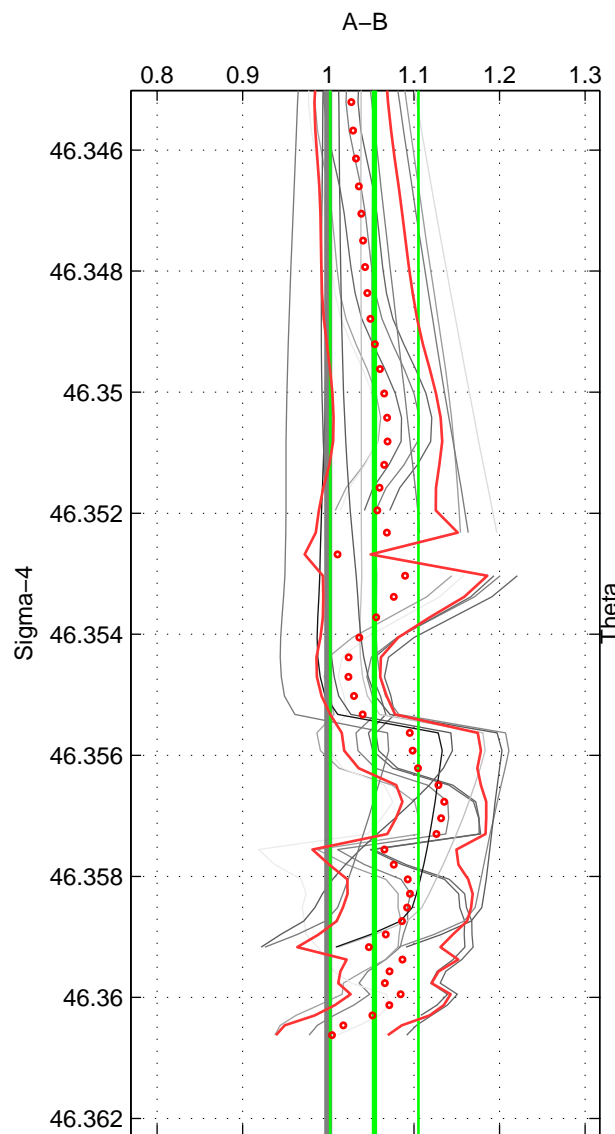

Cruise A (red). Date: Sep 1993 Cruisename: 33-18SN19950803

Cruise B (blue). Date: Sep 2002 Cruisename: 67-49NZ20020822

\*\*\* "Favourite" values are means of spaces 1 2.

	Offset	O.StDev	Ratio	R.Stdev	Rating
SIGMA:	0.639	0.605	1.054	0.052	4
THETA:	0.388	0.187	1.030	0.015	4
DEPTH:	-0.146	0.463	0.989	0.036	3
FAV.:	0.514	0.396	1.042	0.033	4

Profiles of A: 3  
 Profiles of B: 6  
 Diff profs : 15  
 WMoffset (A-B): 0.63873  
 WMoffset stdev: 0.60455  
 WMratio (A/B): 1.0538  
 WMratio stdev: 0.051554

Quality (1-5): 4

Profiles of A: 3  
 Profiles of B: 6  
 Diff profs : 15  
 WMoffset (A-B): 0.38841  
 WMoffset stdev: 0.18695  
 WMratio (A/B): 1.0301  
 WMratio stdev: 0.015222

Quality (1-5): 4

Profiles of A: 3  
 Profiles of B: 6  
 Diff profs : 15  
 WMoffset (A-B): -0.1463  
 WMoffset stdev: 0.46275  
 WMratio (A/B): 0.98879  
 WMratio stdev: 0.035787

Quality (1-5): 3