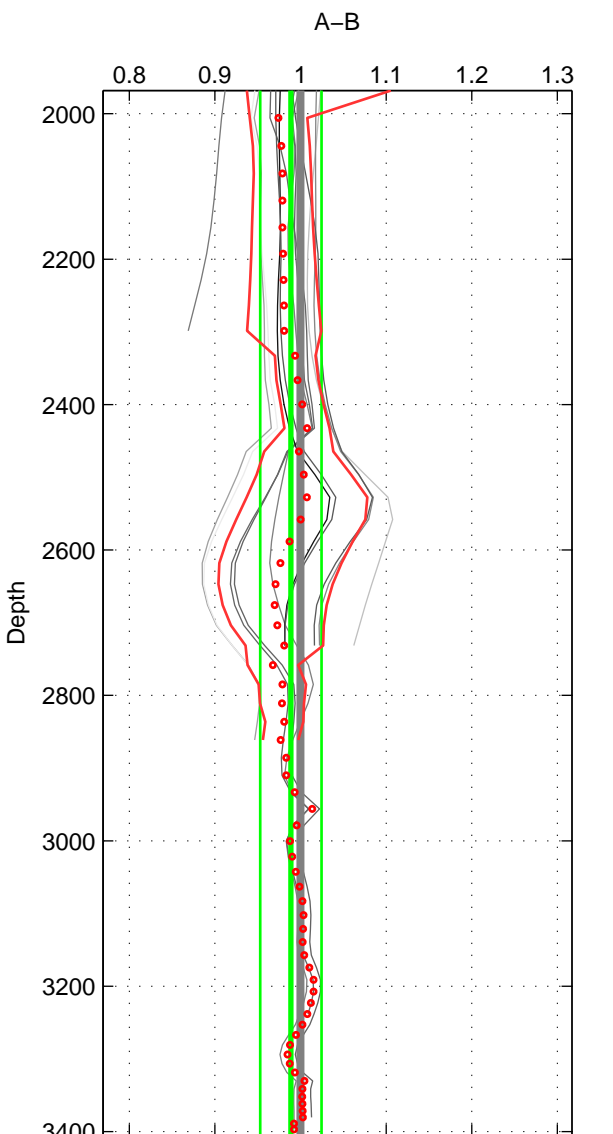

Cruise A (red). Date: Sep 1993 Cruisename: 33-18SN19950803

Cruise B (blue). Date: Sep 2002 Cruisename: 67-49NZ20020822

\*\*\* "Favourite" values are means of spaces 1 2.

	Offset	O.StDev	Ratio	R.Stdev	Rating
SIGMA:	0.639	0.605	1.054	0.052	4
THETA:	0.388	0.187	1.030	0.015	4
DEPTH:	-0.146	0.463	0.989	0.036	3
FAV.:	0.514	0.396	1.042	0.033	4

Profiles of A: 3  
 Profiles of B: 6  
 Diff profs : 15  
 WMoffset (A-B): 0.63873  
 WMoffset stdev: 0.60455  
 WMratio (A/B): 1.0538  
 WMratio stdev: 0.051554

Quality (1-5): 4

Profiles of A: 3  
 Profiles of B: 6  
 Diff profs : 15  
 WMoffset (A-B): 0.38841  
 WMoffset stdev: 0.18695  
 WMratio (A/B): 1.0301  
 WMratio stdev: 0.015222

Quality (1-5): 4

Profiles of A: 3  
 Profiles of B: 6  
 Diff profs : 15  
 WMoffset (A-B): -0.1463  
 WMoffset stdev: 0.46275  
 WMratio (A/B): 0.98879  
 WMratio stdev: 0.035787

Quality (1-5): 3