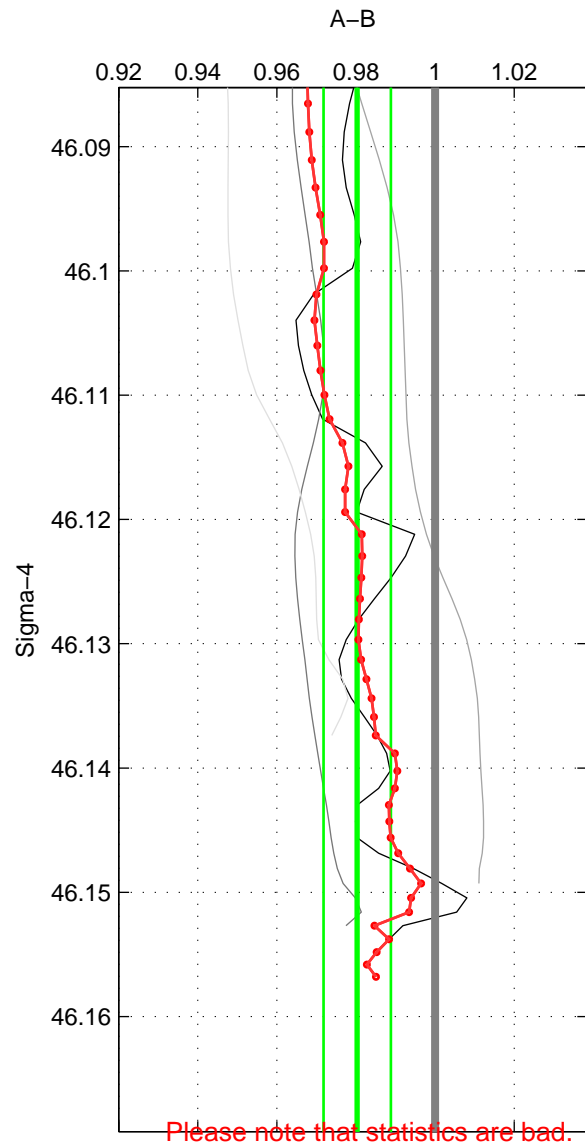

Cruise A (red). Date: Sep 1986 Cruisename: 117-06AQ19860627  
 Cruise B (blue). Date: Feb 1990 Cruisename: 138-06MT19900123

\*\*\* "Favourite" values are those of space 3.

	Offset	O.StDev	Ratio	R.Stdev	Rating
SIGMA:	-2.524	1.115	0.980	0.008	2
THETA:	-2.234	2.070	0.982	0.016	3
DEPTH:	-3.700	1.771	0.971	0.014	5
FAV. :	-3.700	1.771	0.971	0.014	5

Please note that statistics are bad.  
 Profiles of A: 2  
 Profiles of B: 4  
 Diff profs : 4  
 WMoffset (A-B): -2.524  
 WMoffset stdev: 1.1153  
 WMratio (A/B): 0.9803  
 WMratio stdev: 0.0085

Quality (1-5): 2

Profiles of A: 2  
 Profiles of B: 4  
 Diff profs : 6  
 WMoffset (A-B): -2.2338  
 WMoffset stdev: 2.0704  
 WMratio (A/B): 0.98228  
 WMratio stdev: 0.016052

Quality (1-5): 3

Profiles of A: 6  
 Profiles of B: 4  
 Diff profs : 16  
 WMoffset (A-B): -3.6998  
 WMoffset stdev: 1.7706  
 WMratio (A/B): 0.97063  
 WMratio stdev: 0.013912