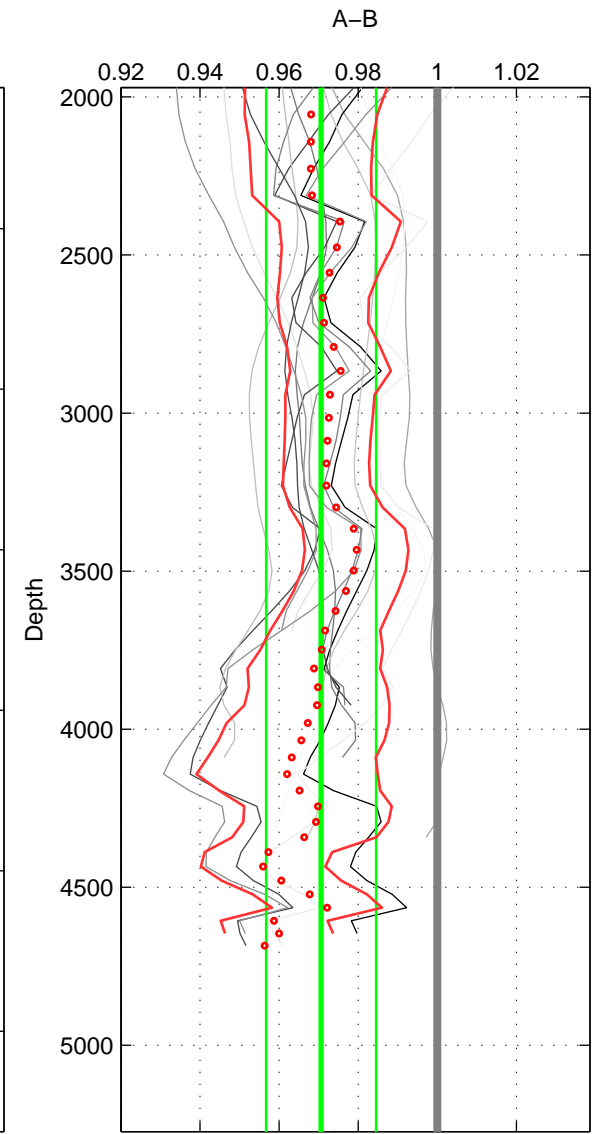

Cruise A (red). Date: Sep 1986 Cruisename: 117-06AQ19860627  
 Cruise B (blue). Date: Feb 1990 Cruisename: 138-06MT19900123

\*\*\* "Favourite" values are those of space 3.

	Offset	O.StDev	Ratio	R.Stdev	Rating
SIGMA:	-2.524	1.115	0.980	0.008	2
THETA:	-2.234	2.070	0.982	0.016	3
DEPTH:	-3.700	1.771	0.971	0.014	5
FAV. :	-3.700	1.771	0.971	0.014	5

Please note that statistics are bad.  
 Profiles of A: 2  
 Profiles of B: 4  
 Diff profs : 4  
 WMoffset (A-B): -2.524  
 WMoffset stdev: 1.1153  
 WMratio (A/B): 0.9803  
 WMratio stdev: 0.0085

Quality (1-5): 2

Profiles of A: 2  
 Profiles of B: 4  
 Diff profs : 6  
 WMoffset (A-B): -2.2338  
 WMoffset stdev: 2.0704  
 WMratio (A/B): 0.98228  
 WMratio stdev: 0.016052

Quality (1-5): 3

Profiles of A: 6  
 Profiles of B: 4  
 Diff profs : 16  
 WMoffset (A-B): -3.6998  
 WMoffset stdev: 1.7706  
 WMratio (A/B): 0.97063  
 WMratio stdev: 0.013912