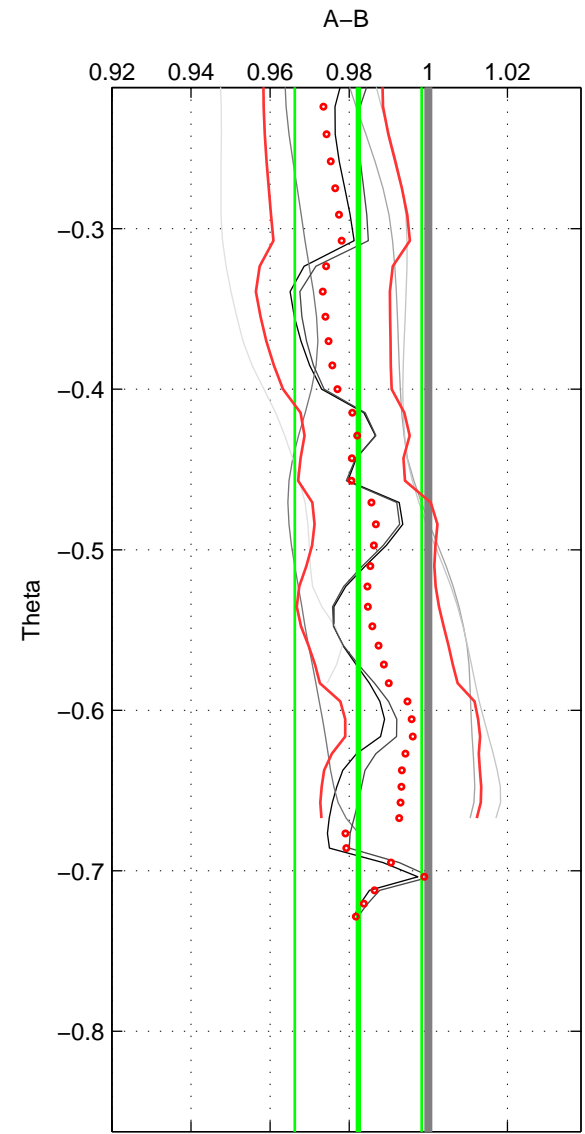

Cruise A (red). Date: Sep 1986 Cruisename: 117-06AQ19860627  
 Cruise B (blue). Date: Feb 1990 Cruisename: 138-06MT19900123

\*\*\* "Favourite" values are those of space 3.

	Offset	O.StDev	Ratio	R.Stdev	Rating
SIGMA:	-2.524	1.115	0.980	0.008	2
THETA:	-2.234	2.070	0.982	0.016	3
DEPTH:	-3.700	1.771	0.971	0.014	5
FAV. :	-3.700	1.771	0.971	0.014	5

Please note that statistics are bad.  
 Profiles of A: 2  
 Profiles of B: 4  
 Diff profs : 4  
 WMoffset (A-B): -2.524  
 WMoffset stdev: 1.1153  
 WMratio (A/B): 0.9803  
 WMratio stdev: 0.0085

Quality (1-5): 2

Profiles of A: 2  
 Profiles of B: 4  
 Diff profs : 6  
 WMoffset (A-B): -2.2338  
 WMoffset stdev: 2.0704  
 WMratio (A/B): 0.98228  
 WMratio stdev: 0.016052

Quality (1-5): 3

Profiles of A: 6  
 Profiles of B: 4  
 Diff profs : 16  
 WMoffset (A-B): -3.6998  
 WMoffset stdev: 1.7706  
 WMratio (A/B): 0.97063  
 WMratio stdev: 0.013912