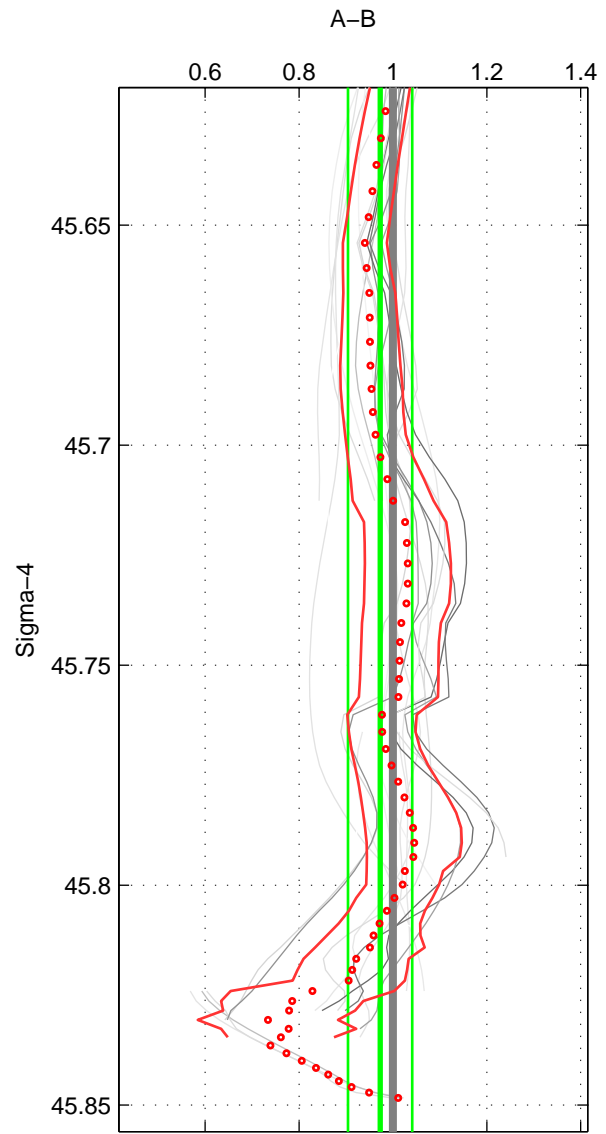

Cruise A (red). Date: Jun 1999 Cruisename: 156-06MT19990610

Cruise B (blue). Date: Jul 1990 Cruisename: 295-64TR19900701

\*\*\* "Favourite" values are means of spaces 1 2.

	Offset	O.StDev	Ratio	R.Stdev	Rating
SIGMA:	-0.373	0.898	0.973	0.068	4
THETA:	-1.160	0.960	0.910	0.069	4
DEPTH:	-1.478	1.636	0.898	0.110	3
FAV.:	-0.767	0.929	0.941	0.069	4

Profiles of A: 6  
 Profiles of B: 13  
 Diff profs : 18  
 WMoffset (A-B): -0.37313  
 WMoffset stdev: 0.89847  
 WMratio (A/B): 0.97267  
 WMratio stdev: 0.068301

Quality (1-5): 4

Profiles of A: 6  
 Profiles of B: 13  
 Diff profs : 18  
 WMoffset (A-B): -1.1602  
 WMoffset stdev: 0.95975  
 WMratio (A/B): 0.90985  
 WMratio stdev: 0.069475

Quality (1-5): 4

Profiles of A: 6  
 Profiles of B: 13  
 Diff profs : 18  
 WMoffset (A-B): -1.4784  
 WMoffset stdev: 1.6358  
 WMratio (A/B): 0.89818  
 WMratio stdev: 0.1101

Quality (1-5): 3