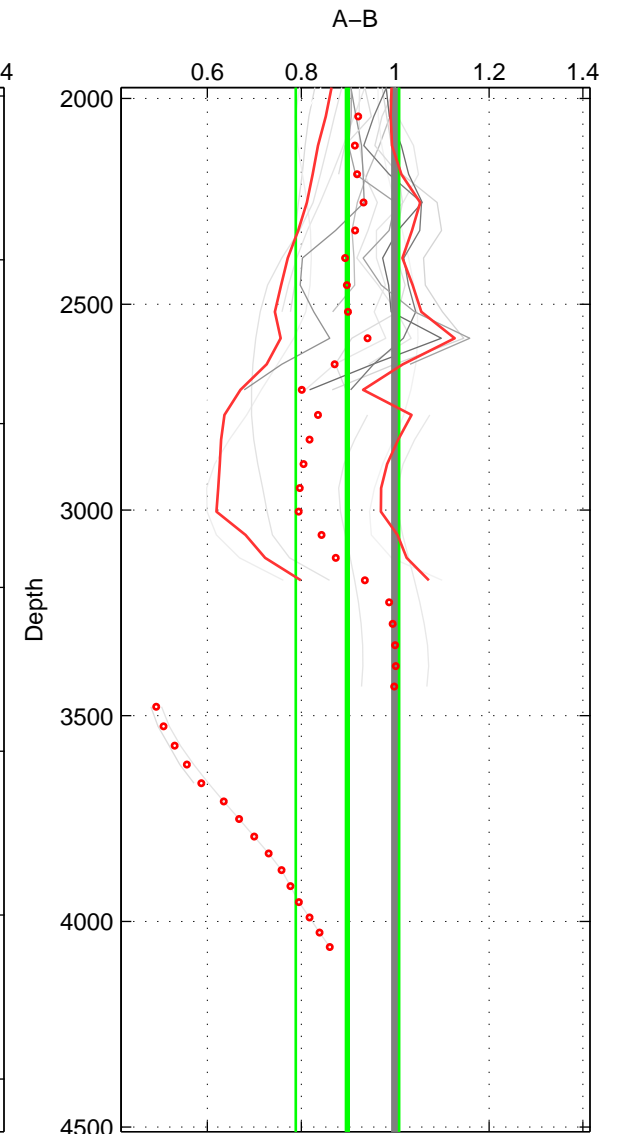

Cruise A (red). Date: Jun 1999 Cruisename: 156-06MT19990610

Cruise B (blue). Date: Jul 1990 Cruisename: 295-64TR19900701

\*\*\* "Favourite" values are means of spaces 1 2.

	Offset	O.StDev	Ratio	R.Stdev	Rating
SIGMA:	-0.373	0.898	0.973	0.068	4
THETA:	-1.160	0.960	0.910	0.069	4
DEPTH:	-1.478	1.636	0.898	0.110	3
FAV.:	-0.767	0.929	0.941	0.069	4

Profiles of A: 6  
 Profiles of B: 13  
 Diff profs : 18  
 WMoffset (A-B): -0.37313  
 WMoffset stdev: 0.89847  
 WMratio (A/B): 0.97267  
 WMratio stdev: 0.068301

Quality (1-5): 4

Profiles of A: 6  
 Profiles of B: 13  
 Diff profs : 18  
 WMoffset (A-B): -1.1602  
 WMoffset stdev: 0.95975  
 WMratio (A/B): 0.90985  
 WMratio stdev: 0.069475

Quality (1-5): 4

Profiles of A: 6  
 Profiles of B: 13  
 Diff profs : 18  
 WMoffset (A-B): -1.4784  
 WMoffset stdev: 1.6358  
 WMratio (A/B): 0.89818  
 WMratio stdev: 0.1101

Quality (1-5): 3