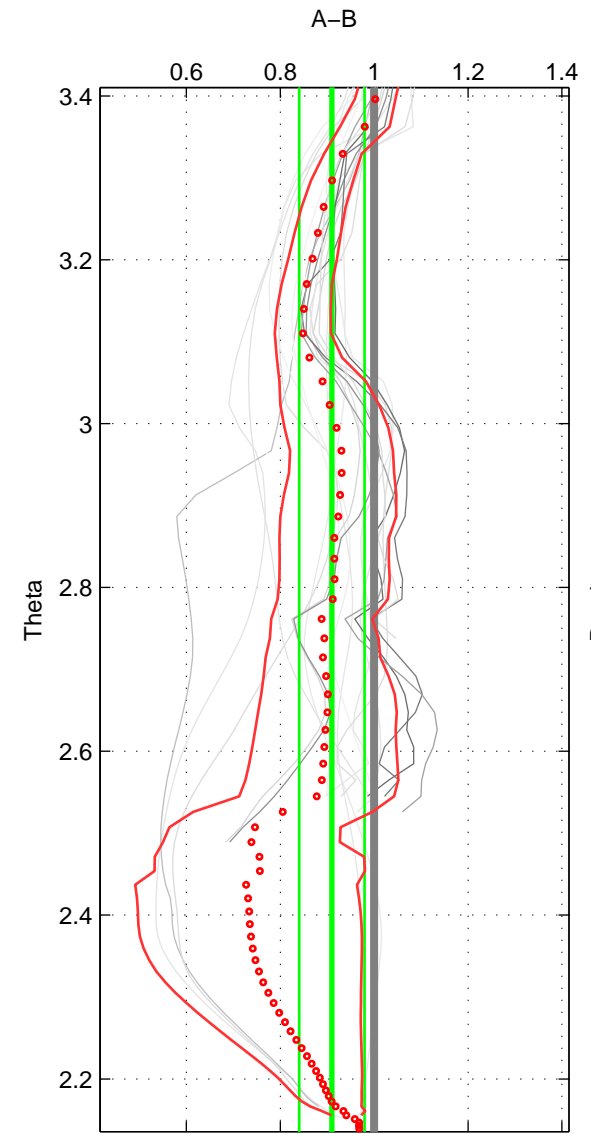

Cruise A (red). Date: Jun 1999 Cruisename: 156-06MT19990610

Cruise B (blue). Date: Jul 1990 Cruisename: 295-64TR19900701

\*\*\* "Favourite" values are means of spaces 1 2.

	Offset	O.StDev	Ratio	R.Stdev	Rating
SIGMA:	-0.373	0.898	0.973	0.068	4
THETA:	-1.160	0.960	0.910	0.069	4
DEPTH:	-1.478	1.636	0.898	0.110	3
FAV.:	-0.767	0.929	0.941	0.069	4

Profiles of A: 6  
 Profiles of B: 13  
 Diff profs : 18  
 WMoffset (A-B): -0.37313  
 WMoffset stdev: 0.89847  
 WMratio (A/B): 0.97267  
 WMratio stdev: 0.068301

Quality (1-5): 4

Profiles of A: 6  
 Profiles of B: 13  
 Diff profs : 18  
 WMoffset (A-B): -1.1602  
 WMoffset stdev: 0.95975  
 WMratio (A/B): 0.90985  
 WMratio stdev: 0.069475

Quality (1-5): 4

Profiles of A: 6  
 Profiles of B: 13  
 Diff profs : 18  
 WMoffset (A-B): -1.4784  
 WMoffset stdev: 1.6358  
 WMratio (A/B): 0.89818  
 WMratio stdev: 0.1101

Quality (1-5): 3