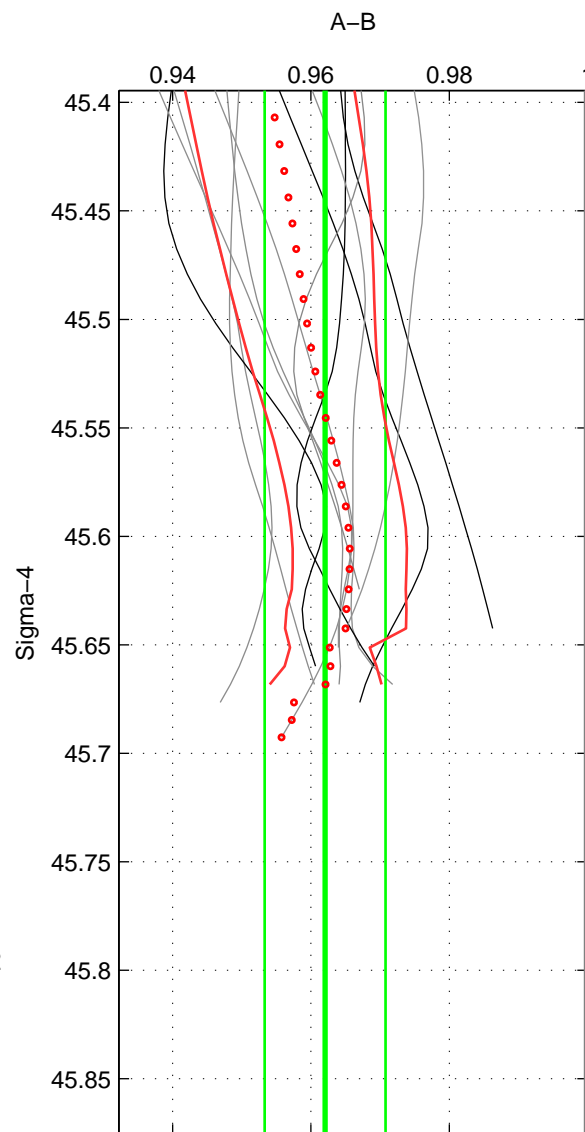

Cruise A (red). Date: Jul 1998 Cruisename: 685-49UP19980703

Cruise B (blue). Date: Feb 2008 Cruisename: 717-49UP20080122

*** "Favourite" values are means of spaces 1 2.

	Offset	O.StDev	Ratio	R.Stdev	Rating
SIGMA:	-5.078	1.098	0.962	0.009	5
THETA:	-5.192	0.960	0.961	0.008	5
DEPTH:	-3.798	0.421	0.972	0.002	3
FAV.:	-5.135	1.029	0.962	0.008	5

Profiles of A: 10
 Profiles of B: 20
 Diff profs : 12
 WMoffset (A-B): -5.0775
 WMoffset stdev: 1.0984
 WMratio (A/B): 0.96205
 WMratio stdev: 0.0087375

Quality (1-5): 5

Profiles of A: 10
 Profiles of B: 20
 Diff profs : 12
 WMoffset (A-B): -5.192
 WMoffset stdev: 0.95999
 WMratio (A/B): 0.96135
 WMratio stdev: 0.0076436

Quality (1-5): 5

Profiles of A: 10
 Profiles of B: 20
 Diff profs : 12
 WMoffset (A-B): -3.798
 WMoffset stdev: 0.4208
 WMratio (A/B): 0.97183
 WMratio stdev: 0.002356

Quality (1-5): 3

Please note that statistics are bad.