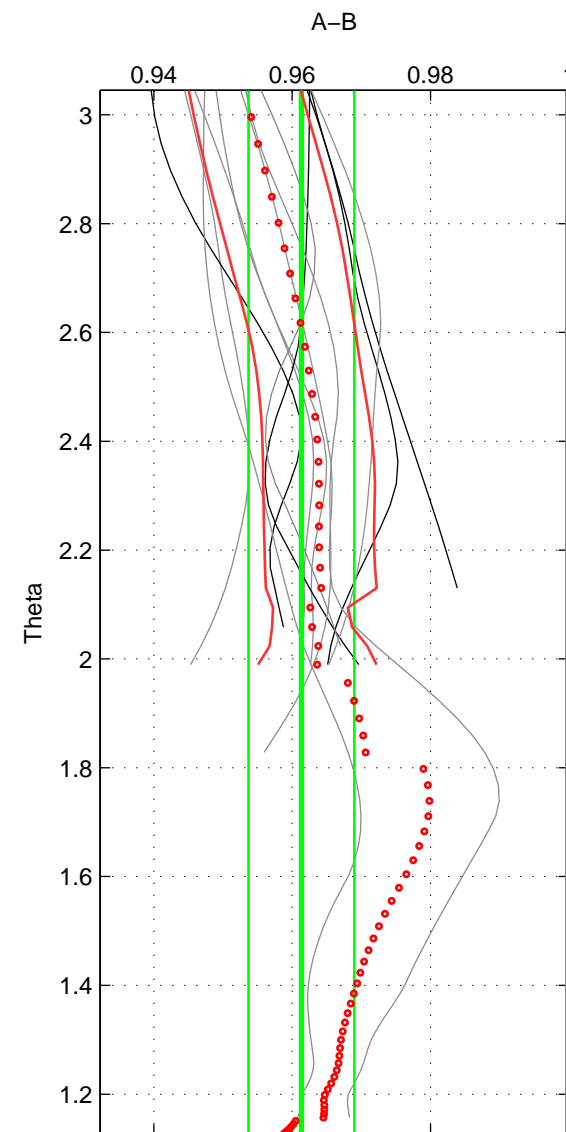

Cruise A (red). Date: Jul 1998 Cruisename: 685-49UP19980703

Cruise B (blue). Date: Feb 2008 Cruisename: 717-49UP20080122

*** "Favourite" values are means of spaces 1 2.

	Offset	O.StDev	Ratio	R.Stdev	Rating
SIGMA:	-5.078	1.098	0.962	0.009	5
THETA:	-5.192	0.960	0.961	0.008	5
DEPTH:	-3.798	0.421	0.972	0.002	3
FAV.:	-5.135	1.029	0.962	0.008	5

Profiles of A: 10
 Profiles of B: 20
 Diff profs : 12
 WMoffset (A-B): -5.0775
 WMoffset stdev: 1.0984
 WMratio (A/B): 0.96205
 WMratio stdev: 0.0087375

Quality (1-5): 5

Profiles of A: 10
 Profiles of B: 20
 Diff profs : 12
 WMoffset (A-B): -5.192
 WMoffset stdev: 0.95999
 WMratio (A/B): 0.96135
 WMratio stdev: 0.0076436

Quality (1-5): 5

Profiles of A: 10
 Profiles of B: 20
 Diff profs : 12
 WMoffset (A-B): -3.798
 WMoffset stdev: 0.4208
 WMratio (A/B): 0.97183
 WMratio stdev: 0.002356

Quality (1-5): 3

Please note that statistics are bad.