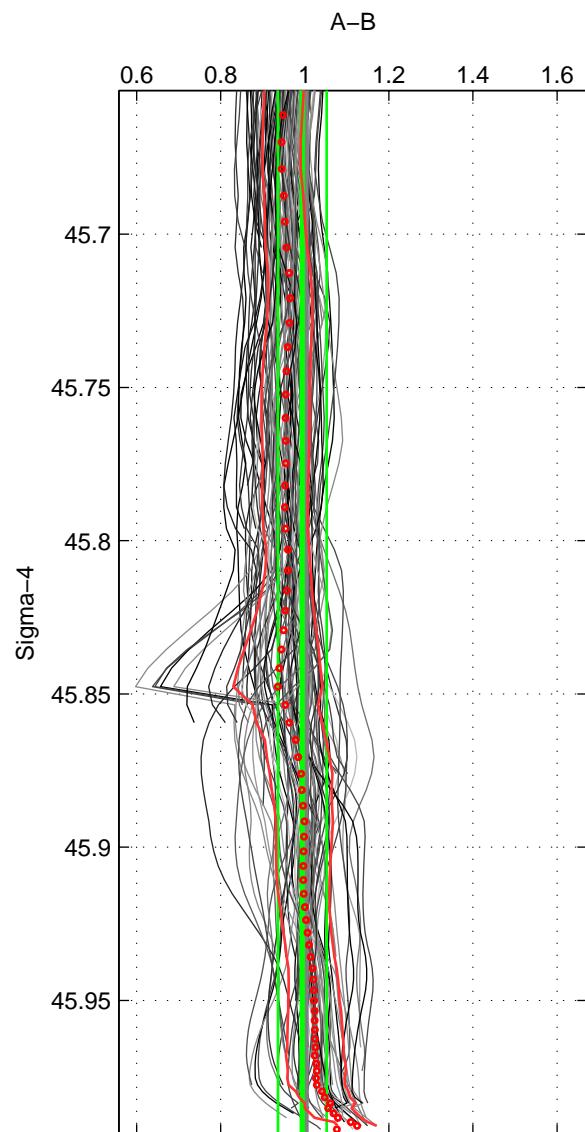

Cruise A (red). Date: Jul 2002 Cruisename: 193-18HU20020623

Cruise B (blue). Date: Jun 2006 Cruisename: 197-18HU20060524

*** "Favourite" values are means of spaces 1 2 3.

	Offset	O.StDev	Ratio	R.Stdev	Rating
SIGMA:	-0.018	0.615	0.994	0.058	5
THETA:	0.068	0.592	1.002	0.057	5
DEPTH:	-0.225	0.689	0.977	0.061	5
FAV. :	-0.058	0.632	0.991	0.058	5

Profiles of A: 17
 Profiles of B: 17
 Diff profs : 96
 WMoffset (A-B): -0.018148
 WMoffset stdev: 0.61512
 WMratio (A/B): 0.99406
 WMratio stdev: 0.057803

Quality (1-5): 5

Profiles of A: 17
 Profiles of B: 17
 Diff profs : 96
 WMoffset (A-B): 0.068293
 WMoffset stdev: 0.59177
 WMratio (A/B): 1.0015
 WMratio stdev: 0.056948

Quality (1-5): 5

Profiles of A: 17
 Profiles of B: 17
 Diff profs : 96
 WMoffset (A-B): -0.22454
 WMoffset stdev: 0.6893
 WMratio (A/B): 0.97744
 WMratio stdev: 0.060561

Quality (1-5): 5