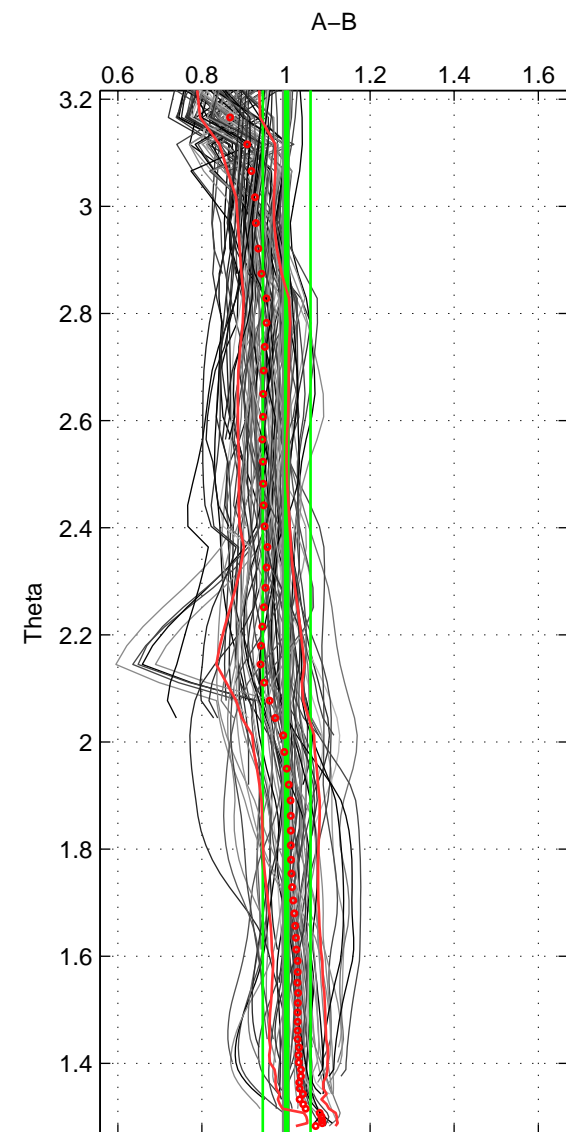

Cruise A (red). Date: Jul 2002 Cruisename: 193-18HU20020623

Cruise B (blue). Date: Jun 2006 Cruisename: 197-18HU20060524

*** "Favourite" values are means of spaces 1 2 3.

	Offset	O.StDev	Ratio	R.Stdev	Rating
SIGMA:	-0.018	0.615	0.994	0.058	5
THETA:	0.068	0.592	1.002	0.057	5
DEPTH:	-0.225	0.689	0.977	0.061	5
FAV. :	-0.058	0.632	0.991	0.058	5

Profiles of A: 17
 Profiles of B: 17
 Diff profs : 96
 WMoffset (A-B): -0.018148
 WMoffset stdev: 0.61512
 WMratio (A/B): 0.99406
 WMratio stdev: 0.057803

Quality (1-5): 5

Profiles of A: 17
 Profiles of B: 17
 Diff profs : 96
 WMoffset (A-B): 0.068293
 WMoffset stdev: 0.59177
 WMratio (A/B): 1.0015
 WMratio stdev: 0.056948

Quality (1-5): 5

Profiles of A: 17
 Profiles of B: 17
 Diff profs : 96
 WMoffset (A-B): -0.22454
 WMoffset stdev: 0.6893
 WMratio (A/B): 0.97744
 WMratio stdev: 0.060561

Quality (1-5): 5