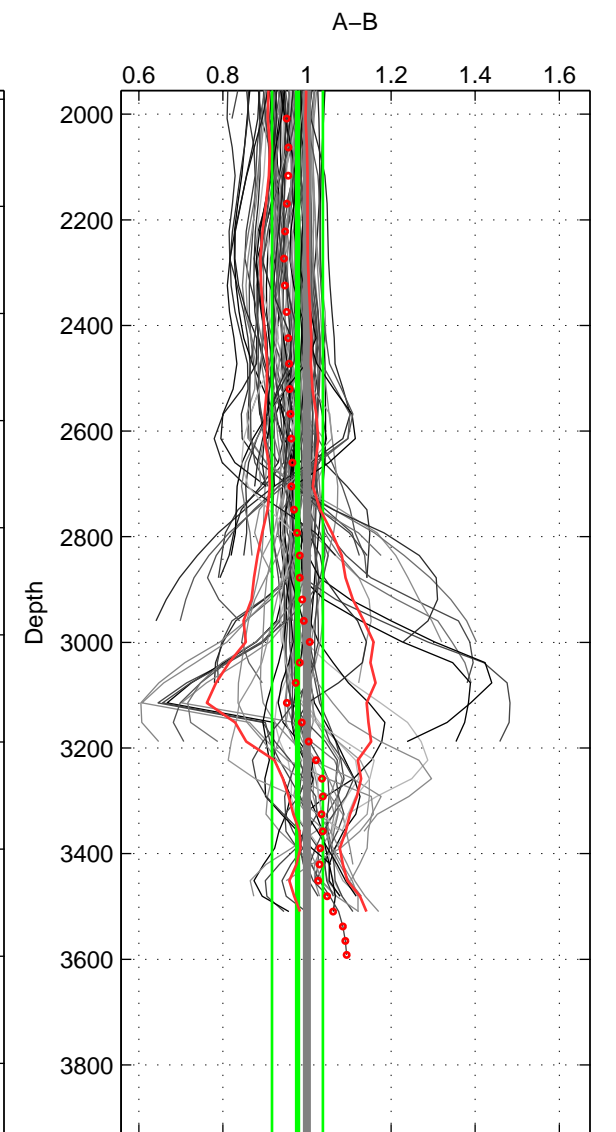

Cruise A (red). Date: Jul 2002 Cruisename: 193-18HU20020623

Cruise B (blue). Date: Jun 2006 Cruisename: 197-18HU20060524

*** "Favourite" values are means of spaces 1 2 3.

	Offset	O.StDev	Ratio	R.Stdev	Rating
SIGMA:	-0.018	0.615	0.994	0.058	5
THETA:	0.068	0.592	1.002	0.057	5
DEPTH:	-0.225	0.689	0.977	0.061	5
FAV. :	-0.058	0.632	0.991	0.058	5

Profiles of A: 17
 Profiles of B: 17
 Diff profs : 96
 WMoffset (A-B): -0.018148
 WMoffset stdev: 0.61512
 WMratio (A/B): 0.99406
 WMratio stdev: 0.057803

Quality (1-5): 5

Profiles of A: 17
 Profiles of B: 17
 Diff profs : 96
 WMoffset (A-B): 0.068293
 WMoffset stdev: 0.59177
 WMratio (A/B): 1.0015
 WMratio stdev: 0.056948

Quality (1-5): 5

Profiles of A: 17
 Profiles of B: 17
 Diff profs : 96
 WMoffset (A-B): -0.22454
 WMoffset stdev: 0.6893
 WMratio (A/B): 0.97744
 WMratio stdev: 0.060561

Quality (1-5): 5