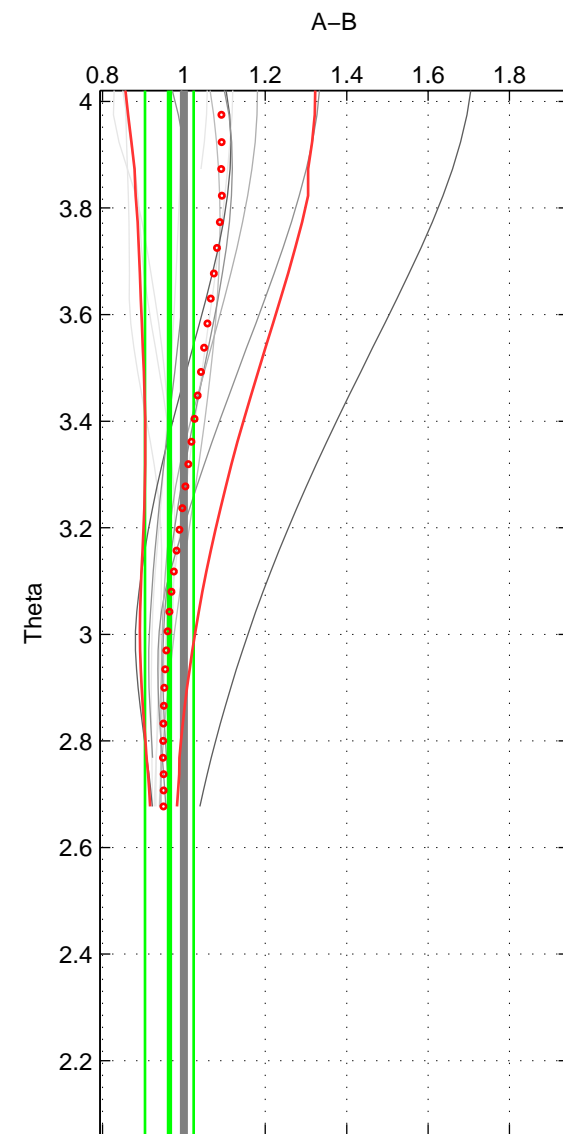

Cruise A (red). Date: Aug 1997 Cruisename: 314-74DI19970807

Cruise B (blue). Date: Aug 1998 Cruisename: 329-OMEX2

\*\*\* "Favourite" values are those of space 2.

	Offset	O.StDev	Ratio	R.Stdev	Rating
SIGMA:	NaN	NaN	NaN	NaN	NaN
THETA:	-0.877	1.961	0.964	0.060	2
DEPTH:	NaN	NaN	NaN	NaN	NaN
FAV. :	-0.877	1.961	0.964	0.060	2

Profiles of A: 16  
 Profiles of B: 1  
 Diff profs : 13  
 WMoffset (A-B): -0.87747  
 WMoffset stdev: 1.9606  
 WMratio (A/B): 0.96413  
 WMratio stdev: 0.059834

Quality (1-5): 2