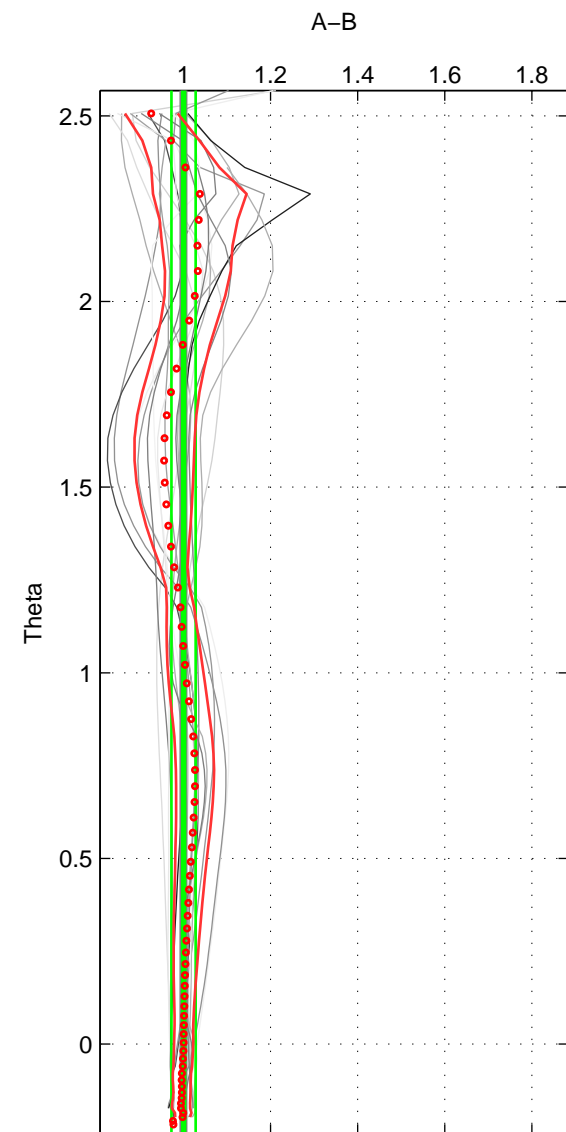

Cruise A (red). Date: Jan 1993 Cruisename: 313-74DI19921222

Cruise B (blue). Date: Apr 1995 Cruisename: 320-74JC19950320

\*\*\* "Favourite" values are means of spaces 1 2 3.

	Offset	O.StDev	Ratio	R.Stdev	Rating
SIGMA:	-0.124	3.103	0.999	0.025	5
THETA:	-0.066	3.338	1.000	0.028	5
DEPTH:	1.173	2.854	1.008	0.023	5
FAV.:	0.328	3.098	1.003	0.025	5

Profiles of A: 5  
 Profiles of B: 4  
 Diff profs : 16  
 WMoffset (A-B): -0.1242  
 WMoffset stdev: 3.1027  
 WMratio (A/B): 0.99894  
 WMratio stdev: 0.025121

Quality (1-5): 5

Profiles of A: 5  
 Profiles of B: 4  
 Diff profs : 16  
 WMoffset (A-B): -0.065913  
 WMoffset stdev: 3.3384  
 WMratio (A/B): 1.0002  
 WMratio stdev: 0.027865

Quality (1-5): 5

Profiles of A: 5  
 Profiles of B: 4  
 Diff profs : 16  
 WMoffset (A-B): 1.1728  
 WMoffset stdev: 2.8541  
 WMratio (A/B): 1.0084  
 WMratio stdev: 0.022569

Quality (1-5): 5