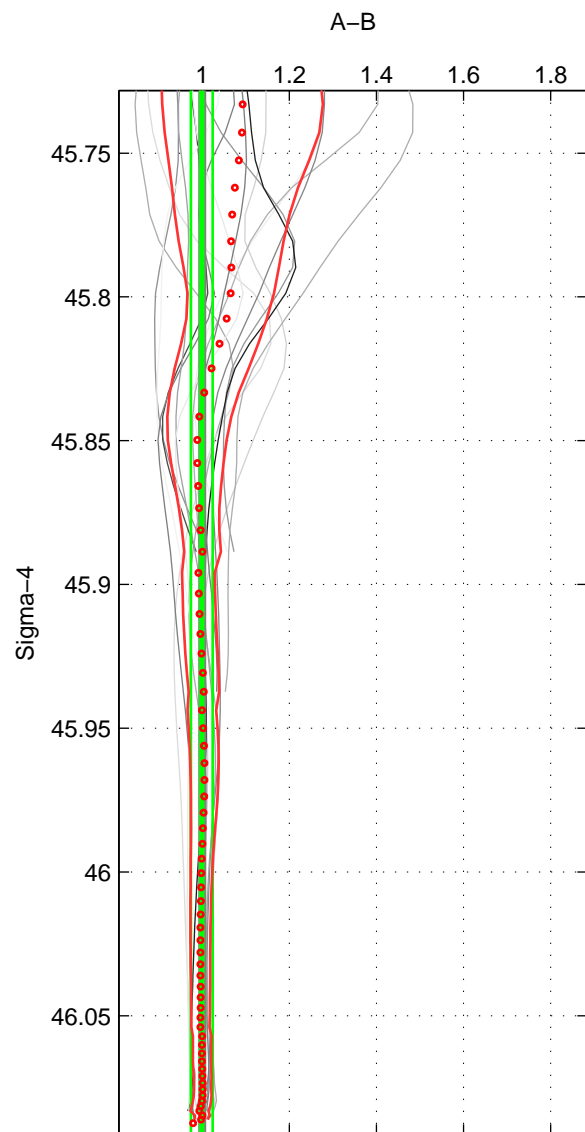

Cruise A (red). Date: Jan 1993 Cruisename: 313-74DI19921222

Cruise B (blue). Date: Apr 1995 Cruisename: 320-74JC19950320

\*\*\* "Favourite" values are means of spaces 1 2 3.

	Offset	O.StDev	Ratio	R.Stdev	Rating
SIGMA:	-0.124	3.103	0.999	0.025	5
THETA:	-0.066	3.338	1.000	0.028	5
DEPTH:	1.173	2.854	1.008	0.023	5
FAV.:	0.328	3.098	1.003	0.025	5

Profiles of A: 5  
 Profiles of B: 4  
 Diff profs : 16  
 WMoffset (A-B): -0.1242  
 WMoffset stdev: 3.1027  
 WMratio (A/B): 0.99894  
 WMratio stdev: 0.025121

Quality (1-5): 5

Profiles of A: 5  
 Profiles of B: 4  
 Diff profs : 16  
 WMoffset (A-B): -0.065913  
 WMoffset stdev: 3.3384  
 WMratio (A/B): 1.0002  
 WMratio stdev: 0.027865

Quality (1-5): 5

Profiles of A: 5  
 Profiles of B: 4  
 Diff profs : 16  
 WMoffset (A-B): 1.1728  
 WMoffset stdev: 2.8541  
 WMratio (A/B): 1.0084  
 WMratio stdev: 0.022569

Quality (1-5): 5