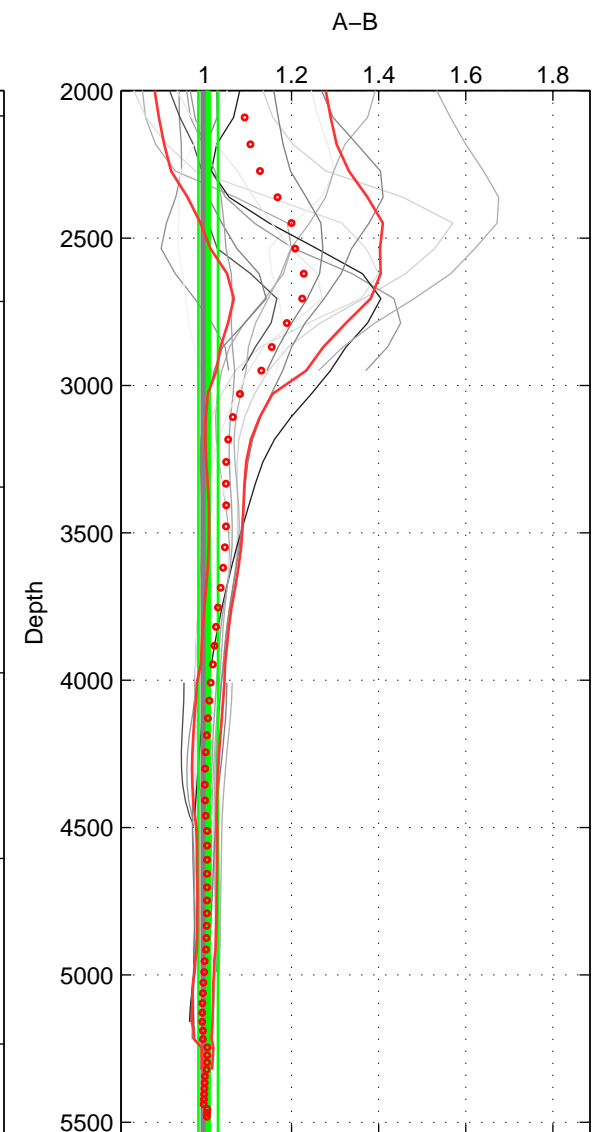

Cruise A (red). Date: Jan 1993 Cruisename: 313-74DI19921222

Cruise B (blue). Date: Apr 1995 Cruisename: 320-74JC19950320

\*\*\* "Favourite" values are means of spaces 1 2 3.

	Offset	O.StDev	Ratio	R.Stdev	Rating
SIGMA:	-0.124	3.103	0.999	0.025	5
THETA:	-0.066	3.338	1.000	0.028	5
DEPTH:	1.173	2.854	1.008	0.023	5
FAV.:	0.328	3.098	1.003	0.025	5

Profiles of A: 5  
 Profiles of B: 4  
 Diff profs : 16  
 WMoffset (A-B): -0.1242  
 WMoffset stdev: 3.1027  
 WMratio (A/B): 0.99894  
 WMratio stdev: 0.025121

Quality (1-5): 5

Profiles of A: 5  
 Profiles of B: 4  
 Diff profs : 16  
 WMoffset (A-B): -0.065913  
 WMoffset stdev: 3.3384  
 WMratio (A/B): 1.0002  
 WMratio stdev: 0.027865

Quality (1-5): 5

Profiles of A: 5  
 Profiles of B: 4  
 Diff profs : 16  
 WMoffset (A-B): 1.1728  
 WMoffset stdev: 2.8541  
 WMratio (A/B): 1.0084  
 WMratio stdev: 0.022569

Quality (1-5): 5