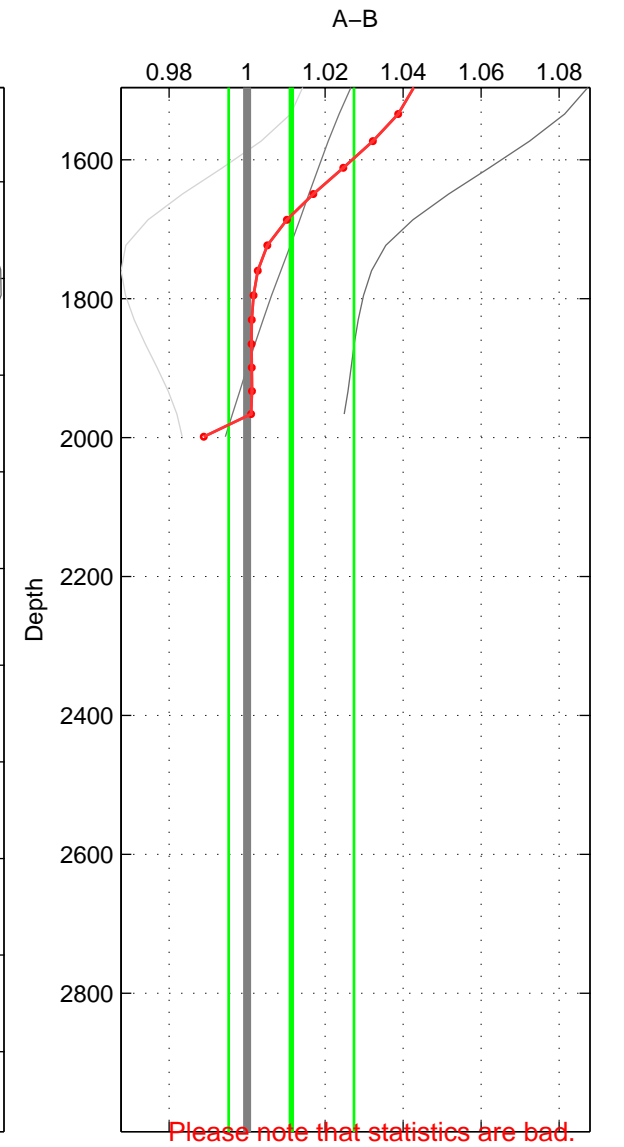

Cruise A (red). Date: Sep 1995 Cruisename: 549-49HG19950807

Cruise B (blue). Date: Jun 1997 Cruisename: 681-49UP19970530

\*\*\* "Favourite" values are means of spaces 1 2 3.

	Offset	O.StDev	Ratio	R.Stdev	Rating
SIGMA:	1.664	3.354	1.011	0.021	1
THETA:	1.890	3.210	1.012	0.020	1
DEPTH:	1.786	2.515	1.011	0.016	1
FAV.:	1.780	3.026	1.011	0.019	1

Profiles of A: 4  
 Profiles of B: 3  
 Diff profs : 3  
 WMoffset (A-B): 1.6635  
 WMoffset stdev: 3.3535  
 WMratio (A/B): 1.0106  
 WMratio stdev: 0.021301

Quality (1-5): 1

Profiles of A: 4  
 Profiles of B: 3  
 Diff profs : 3  
 WMoffset (A-B): 1.8897  
 WMoffset stdev: 3.2099  
 WMratio (A/B): 1.0121  
 WMratio stdev: 0.020435

Quality (1-5): 1

Profiles of A: 4  
 Profiles of B: 3  
 Diff profs : 3  
 WMoffset (A-B): 1.786  
 WMoffset stdev: 2.5146  
 WMratio (A/B): 1.0113  
 WMratio stdev: 0.016074

Quality (1-5): 1