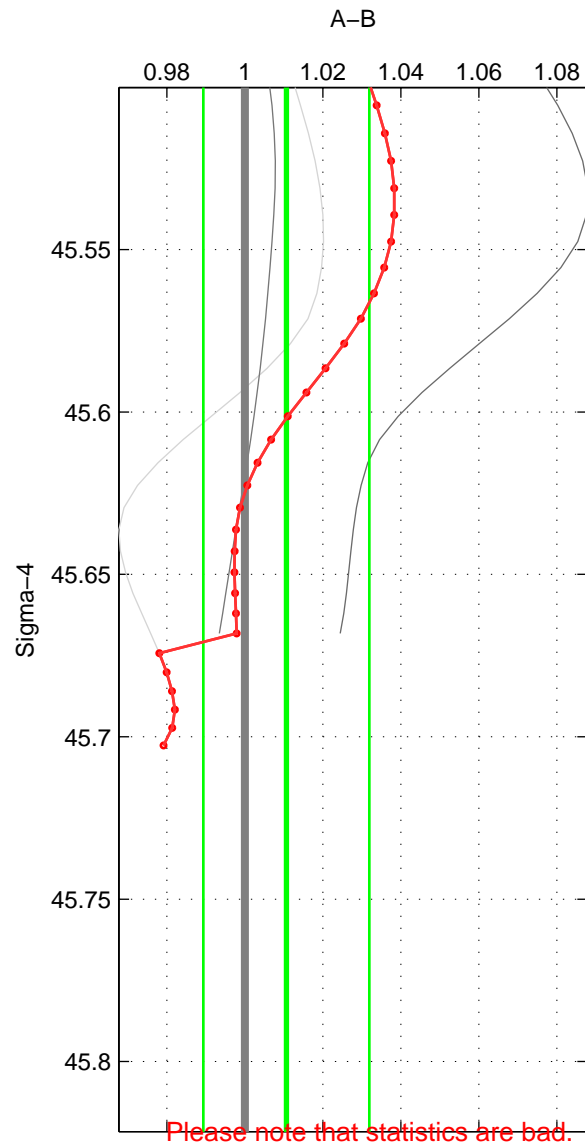

Cruise A (red). Date: Sep 1995 Cruisename: 549-49HG19950807

Cruise B (blue). Date: Jun 1997 Cruisename: 681-49UP19970530

\*\*\* "Favourite" values are means of spaces 1 2 3.

	Offset	O.StDev	Ratio	R.Stdev	Rating
SIGMA:	1.664	3.354	1.011	0.021	1
THETA:	1.890	3.210	1.012	0.020	1
DEPTH:	1.786	2.515	1.011	0.016	1
FAV.:	1.780	3.026	1.011	0.019	1

Profiles of A: 4  
 Profiles of B: 3  
 Diff profs : 3  
 WMoffset (A-B): 1.6635  
 WMoffset stdev: 3.3535  
 WMratio (A/B): 1.0106  
 WMratio stdev: 0.021301

Quality (1-5): 1

Profiles of A: 4  
 Profiles of B: 3  
 Diff profs : 3  
 WMoffset (A-B): 1.8897  
 WMoffset stdev: 3.2099  
 WMratio (A/B): 1.0121  
 WMratio stdev: 0.020435

Quality (1-5): 1

Profiles of A: 4  
 Profiles of B: 3  
 Diff profs : 3  
 WMoffset (A-B): 1.786  
 WMoffset stdev: 2.5146  
 WMratio (A/B): 1.0113  
 WMratio stdev: 0.016074

Quality (1-5): 1