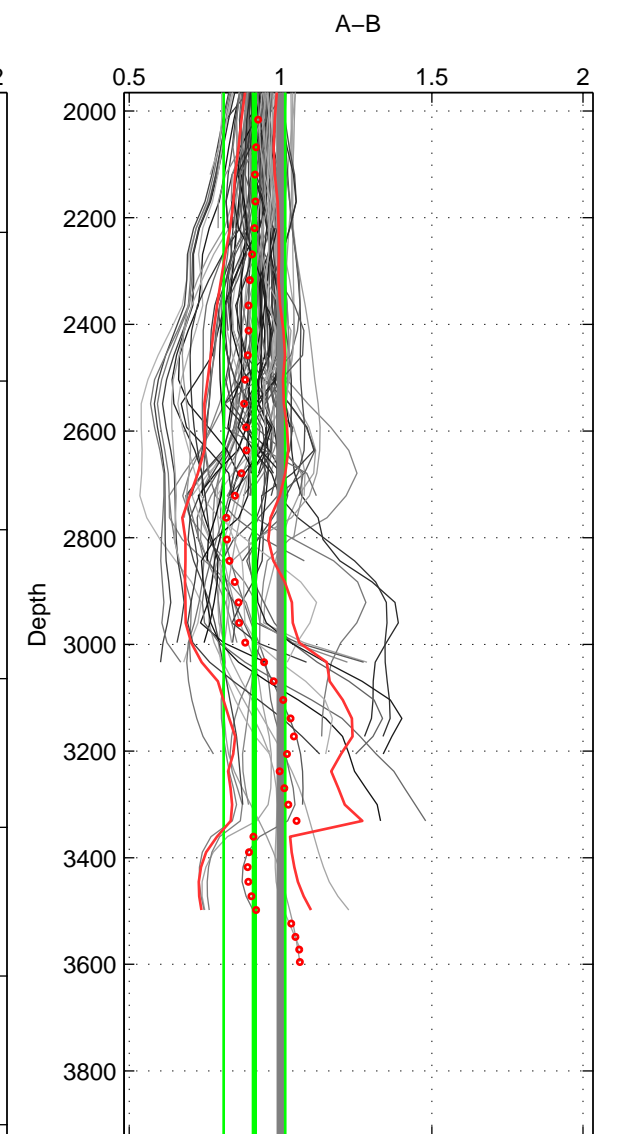

Cruise A (red). Date: Jun 2006 Cruisename: 135-06MM20060523

Cruise B (blue). Date: Jul 1990 Cruisename: 295-64TR19900701

\*\*\* "Favourite" values are means of spaces 1 2 3.

	Offset	O.StDev	Ratio	R.Stdev	Rating
SIGMA:	-0.728	0.456	0.947	0.032	4
THETA:	-0.753	0.640	0.970	0.035	4
DEPTH:	-1.322	1.472	0.914	0.102	4
FAV. :	-0.934	0.856	0.944	0.057	4

Profiles of A: 26  
 Profiles of B: 15  
 Diff profs : 100  
 WMoffset (A-B): -0.72842  
 WMoffset stdev: 0.45645  
 WMratio (A/B): 0.94744  
 WMratio stdev: 0.032361

Quality (1-5): 4

Profiles of A: 26  
 Profiles of B: 15  
 Diff profs : 100  
 WMoffset (A-B): -0.7527  
 WMoffset stdev: 0.64018  
 WMratio (A/B): 0.96999  
 WMratio stdev: 0.035465

Quality (1-5): 4

Profiles of A: 26  
 Profiles of B: 15  
 Diff profs : 100  
 WMoffset (A-B): -1.3217  
 WMoffset stdev: 1.4715  
 WMratio (A/B): 0.91379  
 WMratio stdev: 0.10178

Quality (1-5): 4