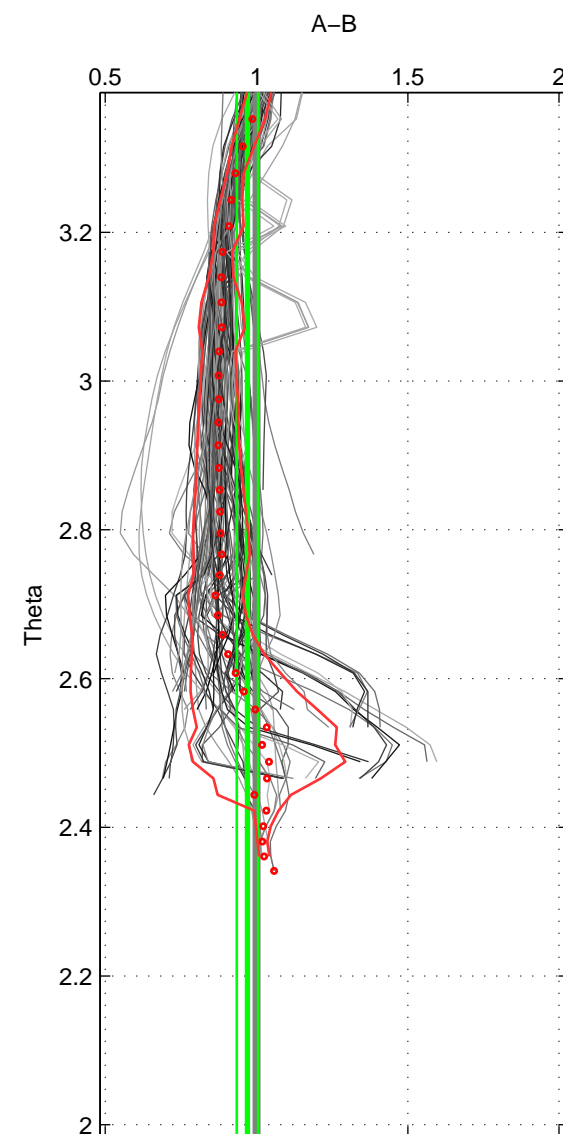

Cruise A (red). Date: Jun 2006 Cruisename: 135-06MM20060523

Cruise B (blue). Date: Jul 1990 Cruisename: 295-64TR19900701

\*\*\* "Favourite" values are means of spaces 1 2 3.

	Offset	O.StDev	Ratio	R.Stdev	Rating
SIGMA:	-0.728	0.456	0.947	0.032	4
THETA:	-0.753	0.640	0.970	0.035	4
DEPTH:	-1.322	1.472	0.914	0.102	4
FAV. :	-0.934	0.856	0.944	0.057	4

Profiles of A: 26  
 Profiles of B: 15  
 Diff profs : 100  
 WMoffset (A-B): -0.72842  
 WMoffset stdev: 0.45645  
 WMratio (A/B): 0.94744  
 WMratio stdev: 0.032361

Quality (1-5): 4

Profiles of A: 26  
 Profiles of B: 15  
 Diff profs : 100  
 WMoffset (A-B): -0.7527  
 WMoffset stdev: 0.64018  
 WMratio (A/B): 0.96999  
 WMratio stdev: 0.035465

Quality (1-5): 4

Profiles of A: 26  
 Profiles of B: 15  
 Diff profs : 100  
 WMoffset (A-B): -1.3217  
 WMoffset stdev: 1.4715  
 WMratio (A/B): 0.91379  
 WMratio stdev: 0.10178

Quality (1-5): 4