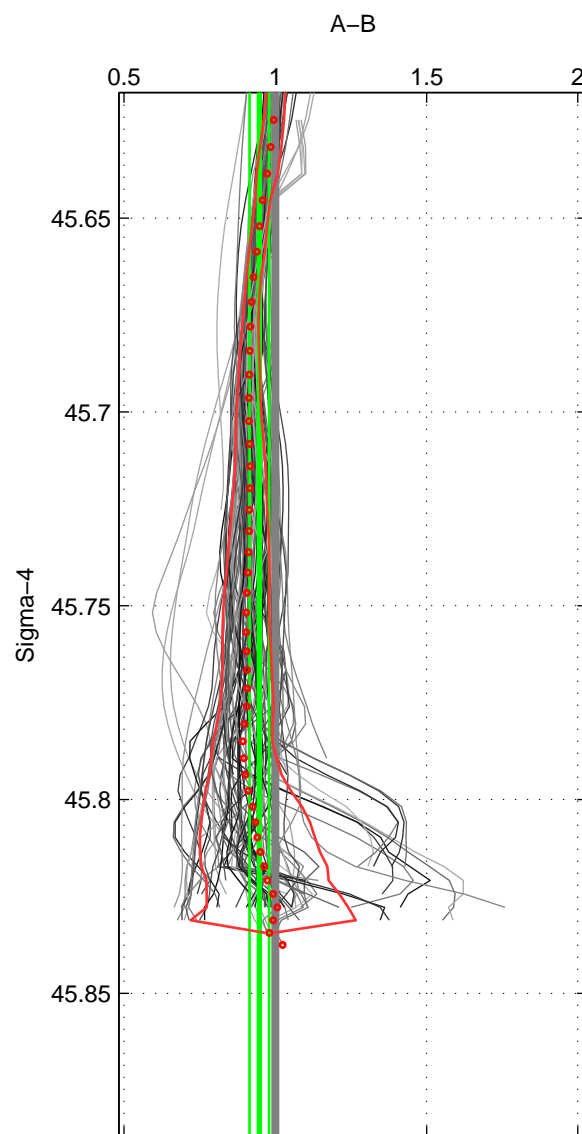

Cruise A (red). Date: Jun 2006 Cruisename: 135-06MM20060523

Cruise B (blue). Date: Jul 1990 Cruisename: 295-64TR19900701

\*\*\* "Favourite" values are means of spaces 1 2 3.

	Offset	O.StDev	Ratio	R.Stdev	Rating
SIGMA:	-0.728	0.456	0.947	0.032	4
THETA:	-0.753	0.640	0.970	0.035	4
DEPTH:	-1.322	1.472	0.914	0.102	4
FAV. :	-0.934	0.856	0.944	0.057	4

Profiles of A: 26  
 Profiles of B: 15  
 Diff profs : 100  
 WMoffset (A-B): -0.72842  
 WMoffset stdev: 0.45645  
 WMratio (A/B): 0.94744  
 WMratio stdev: 0.032361

Quality (1-5): 4

Profiles of A: 26  
 Profiles of B: 15  
 Diff profs : 100  
 WMoffset (A-B): -0.7527  
 WMoffset stdev: 0.64018  
 WMratio (A/B): 0.96999  
 WMratio stdev: 0.035465

Quality (1-5): 4

Profiles of A: 26  
 Profiles of B: 15  
 Diff profs : 100  
 WMoffset (A-B): -1.3217  
 WMoffset stdev: 1.4715  
 WMratio (A/B): 0.91379  
 WMratio stdev: 0.10178

Quality (1-5): 4