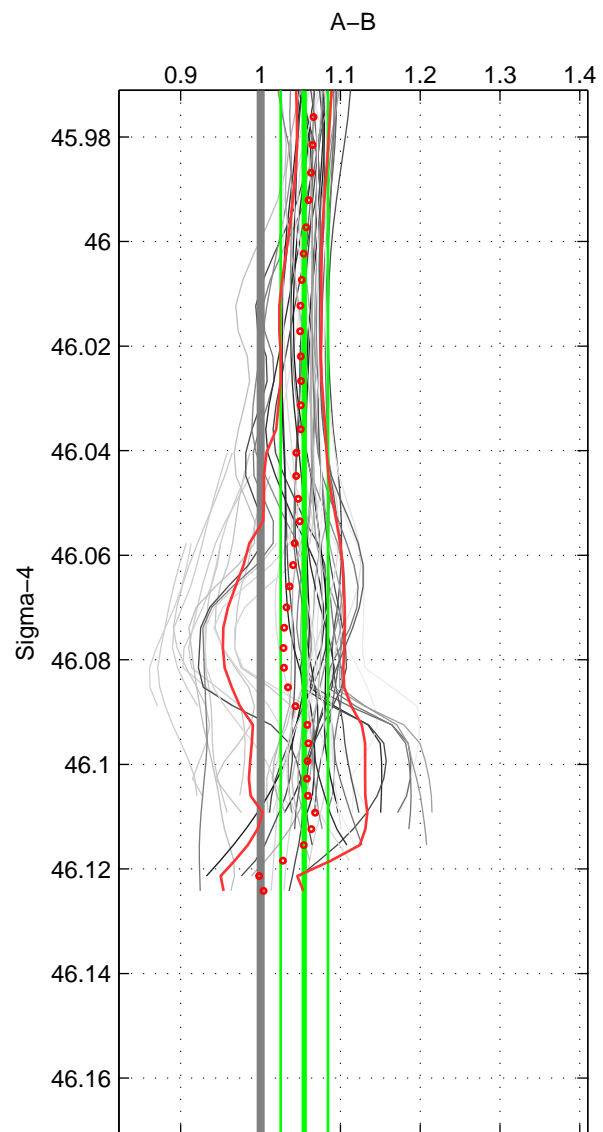

Cruise A (red). Date: Jan 2011 Cruisename: 340-09AR20110104

Cruise B (blue). Date: Apr 1993 Cruisename: 396-09AR19930404

\*\*\* "Favourite" values are means of spaces 1 2 3.

	Offset	O.StDev	Ratio	R.Stdev	Rating
SIGMA:	6.183	3.246	1.055	0.030	5
THETA:	5.557	3.090	1.050	0.028	5
DEPTH:	8.389	5.583	1.075	0.051	5
FAV.:	6.709	3.973	1.060	0.036	5

Profiles of A: 11  
 Profiles of B: 8  
 Diff profs: 50  
 WMoffset (A-B): 6.1829  
 WMoffset stdev: 3.2457  
 WMratio (A/B): 1.0548  
 WMratio stdev: 0.029637

Quality (1-5): 5

Profiles of A: 11  
 Profiles of B: 8  
 Diff profs: 50  
 WMoffset (A-B): 5.5566  
 WMoffset stdev: 3.0903  
 WMratio (A/B): 1.0503  
 WMratio stdev: 0.02837

Quality (1-5): 5

Profiles of A: 11  
 Profiles of B: 8  
 Diff profs: 50  
 WMoffset (A-B): 8.3888  
 WMoffset stdev: 5.5831  
 WMratio (A/B): 1.0748  
 WMratio stdev: 0.05147

Quality (1-5): 5