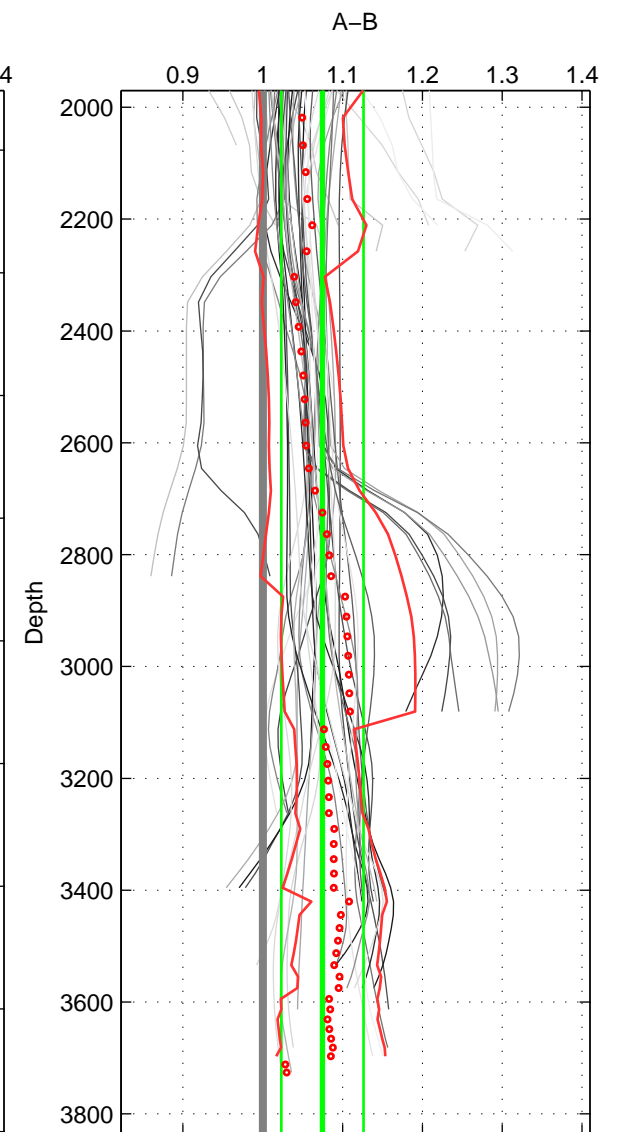

Cruise A (red). Date: Jan 2011 Cruisename: 340-09AR20110104

Cruise B (blue). Date: Apr 1993 Cruisename: 396-09AR19930404

\*\*\* "Favourite" values are means of spaces 1 2 3.

	Offset	O.StDev	Ratio	R.Stdev	Rating
SIGMA:	6.183	3.246	1.055	0.030	5
THETA:	5.557	3.090	1.050	0.028	5
DEPTH:	8.389	5.583	1.075	0.051	5
FAV.:	6.709	3.973	1.060	0.036	5

Profiles of A: 11  
 Profiles of B: 8  
 Diff profs: 50  
 WMoffset (A-B): 6.1829  
 WMoffset stdev: 3.2457  
 WMratio (A/B): 1.0548  
 WMratio stdev: 0.029637

Quality (1-5): 5

Profiles of A: 11  
 Profiles of B: 8  
 Diff profs: 50  
 WMoffset (A-B): 5.5566  
 WMoffset stdev: 3.0903  
 WMratio (A/B): 1.0503  
 WMratio stdev: 0.02837

Quality (1-5): 5

Profiles of A: 11  
 Profiles of B: 8  
 Diff profs: 50  
 WMoffset (A-B): 8.3888  
 WMoffset stdev: 5.5831  
 WMratio (A/B): 1.0748  
 WMratio stdev: 0.05147

Quality (1-5): 5