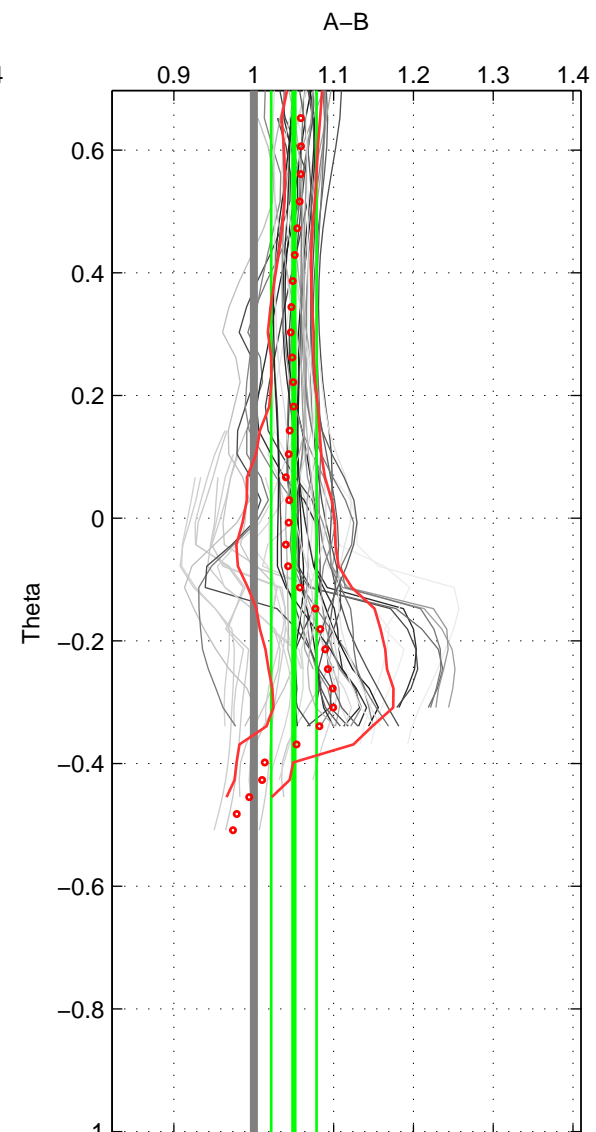

Cruise A (red). Date: Jan 2011 Cruisename: 340-09AR20110104

Cruise B (blue). Date: Apr 1993 Cruisename: 396-09AR19930404

\*\*\* "Favourite" values are means of spaces 1 2 3.

	Offset	O.StDev	Ratio	R.Stdev	Rating
SIGMA:	6.183	3.246	1.055	0.030	5
THETA:	5.557	3.090	1.050	0.028	5
DEPTH:	8.389	5.583	1.075	0.051	5
FAV.:	6.709	3.973	1.060	0.036	5

Profiles of A: 11  
 Profiles of B: 8  
 Diff profs: 50  
 WMoffset (A-B): 6.1829  
 WMoffset stdev: 3.2457  
 WMratio (A/B): 1.0548  
 WMratio stdev: 0.029637

Quality (1-5): 5

Profiles of A: 11  
 Profiles of B: 8  
 Diff profs: 50  
 WMoffset (A-B): 5.5566  
 WMoffset stdev: 3.0903  
 WMratio (A/B): 1.0503  
 WMratio stdev: 0.02837

Quality (1-5): 5

Profiles of A: 11  
 Profiles of B: 8  
 Diff profs: 50  
 WMoffset (A-B): 8.3888  
 WMoffset stdev: 5.5831  
 WMratio (A/B): 1.0748  
 WMratio stdev: 0.05147

Quality (1-5): 5