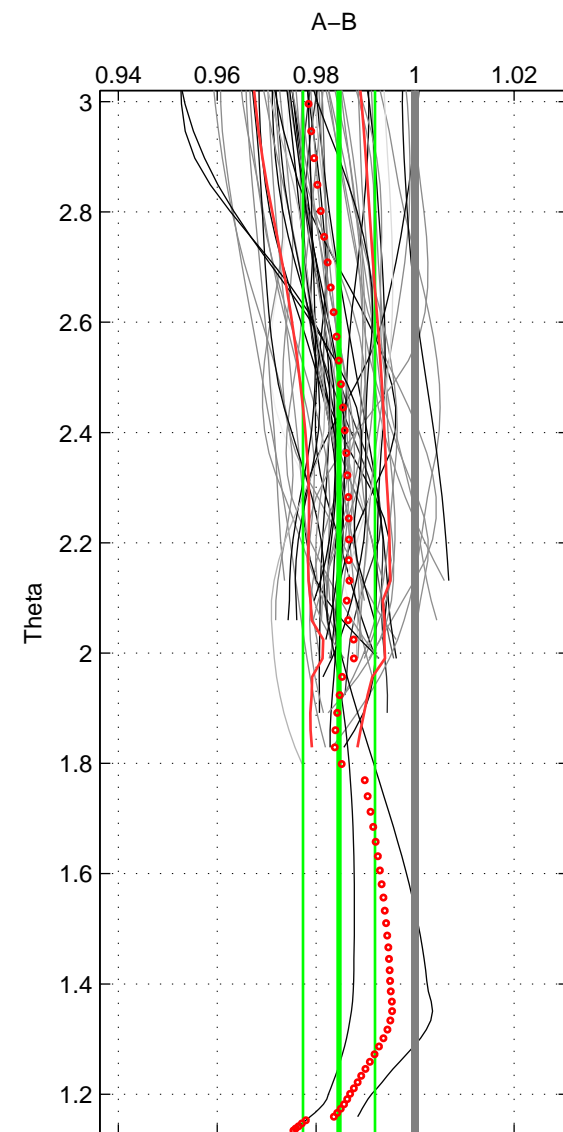

Cruise A (red). Date: Feb 2007 Cruisename: 673-49UF20070117

Cruise B (blue). Date: Feb 2008 Cruisename: 717-49UP20080122

*** "Favourite" values are means of spaces 1 2.

	Offset	O.StDev	Ratio	R.Stdev	Rating
SIGMA:	-2.284	0.935	0.984	0.006	5
THETA:	-2.148	1.040	0.985	0.007	5
DEPTH:	-1.879	0.093	0.986	0.001	3
FAV. :	-2.216	0.987	0.984	0.007	5

Profiles of A: 37
 Profiles of B: 20
 Diff profs : 56
 WMoffset (A-B): -2.2844
 WMoffset stdev: 0.93461
 WMratio (A/B): 0.98365
 WMratio stdev: 0.0064813

Quality (1-5): 5

Profiles of A: 37
 Profiles of B: 20
 Diff profs : 56
 WMoffset (A-B): -2.1483
 WMoffset stdev: 1.0397
 WMratio (A/B): 0.98463
 WMratio stdev: 0.0072844

Quality (1-5): 5

Profiles of A: 37
 Profiles of B: 20
 Diff profs : 56
 WMoffset (A-B): -1.879
 WMoffset stdev: 0.092564
 WMratio (A/B): 0.98625
 WMratio stdev: 0.0010418

Quality (1-5): 3

Please note that statistics are bad.