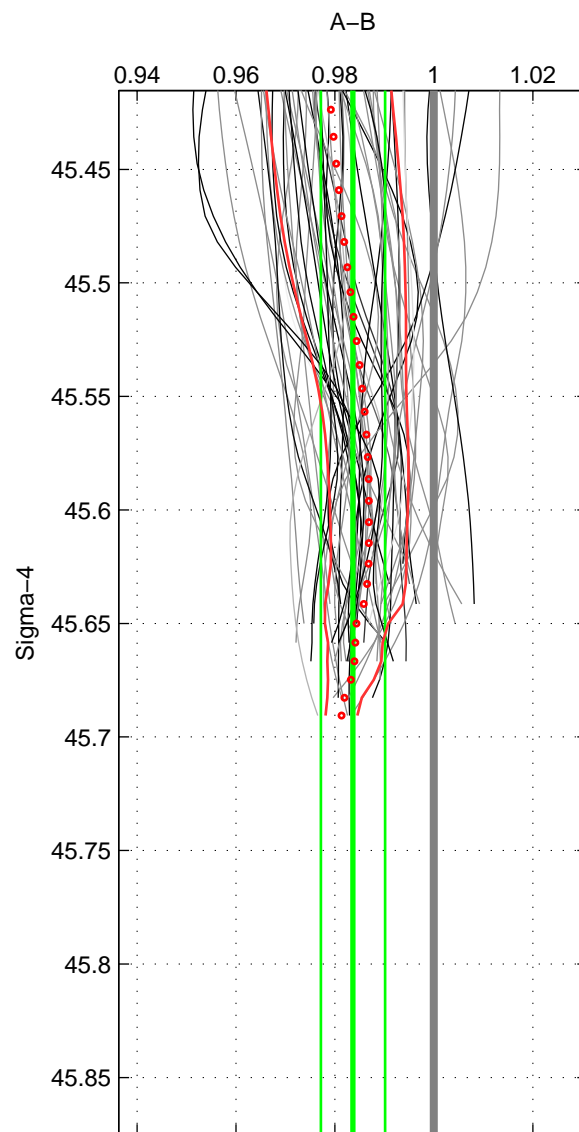

Cruise A (red). Date: Feb 2007 Cruisename: 673-49UF20070117

Cruise B (blue). Date: Feb 2008 Cruisename: 717-49UP20080122

*** "Favourite" values are means of spaces 1 2.

	Offset	O.StDev	Ratio	R.Stdev	Rating
SIGMA:	-2.284	0.935	0.984	0.006	5
THETA:	-2.148	1.040	0.985	0.007	5
DEPTH:	-1.879	0.093	0.986	0.001	3
FAV. :	-2.216	0.987	0.984	0.007	5

Profiles of A: 37
 Profiles of B: 20
 Diff profs : 56
 WMoffset (A-B): -2.2844
 WMoffset stdev: 0.93461
 WMratio (A/B): 0.98365
 WMratio stdev: 0.0064813

Quality (1-5): 5

Profiles of A: 37
 Profiles of B: 20
 Diff profs : 56
 WMoffset (A-B): -2.1483
 WMoffset stdev: 1.0397
 WMratio (A/B): 0.98463
 WMratio stdev: 0.0072844

Quality (1-5): 5

Profiles of A: 37
 Profiles of B: 20
 Diff profs : 56
 WMoffset (A-B): -1.879
 WMoffset stdev: 0.092564
 WMratio (A/B): 0.98625
 WMratio stdev: 0.0010418

Quality (1-5): 3

Please note that statistics are bad.