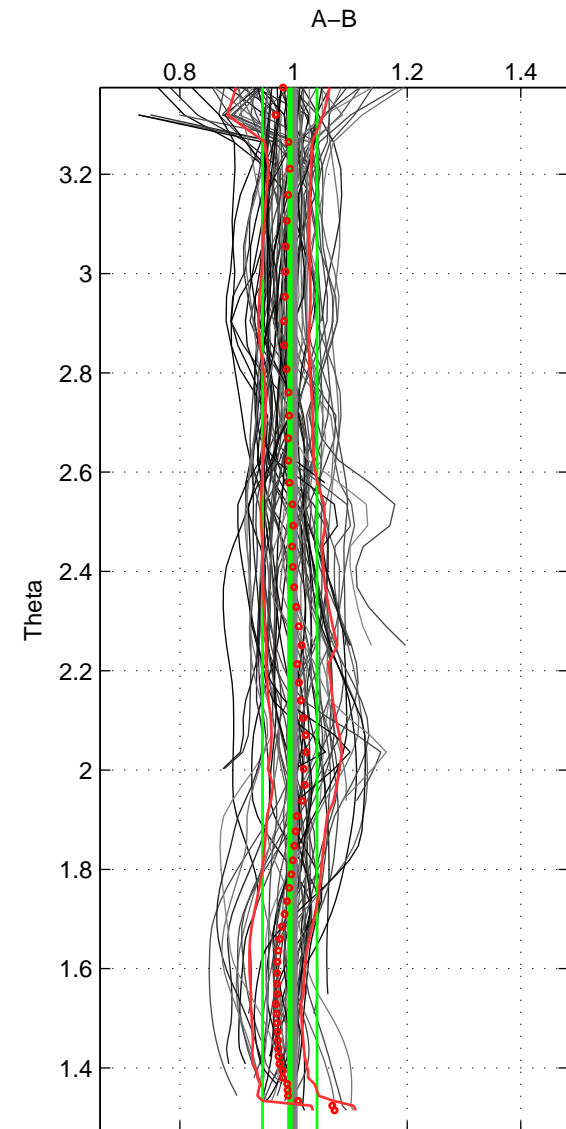

Cruise A (red). Date: Jun 2006 Cruisename: 197-18HU20060524

Cruise B (blue). Date: May 2010 Cruisename: 201-18HU20100513

\*\*\* "Favourite" values are means of spaces 1 2 3.

	Offset	O.StDev	Ratio	R.Stdev	Rating
SIGMA:	-0.149	0.513	0.988	0.047	5
THETA:	-0.078	0.518	0.993	0.048	5
DEPTH:	-0.185	0.423	0.984	0.042	5
FAV. :	-0.137	0.485	0.989	0.045	5

Profiles of A: 17  
 Profiles of B: 25  
 Diff profs : 72  
 WMoffset (A-B): -0.14898  
 WMoffset stdev: 0.51268  
 WMratio (A/B): 0.98793  
 WMratio stdev: 0.046868

Quality (1-5): 5

Profiles of A: 17  
 Profiles of B: 25  
 Diff profs : 72  
 WMoffset (A-B): -0.077613  
 WMoffset stdev: 0.51778  
 WMratio (A/B): 0.99334  
 WMratio stdev: 0.047893

Quality (1-5): 5

Profiles of A: 17  
 Profiles of B: 25  
 Diff profs : 72  
 WMoffset (A-B): -0.18469  
 WMoffset stdev: 0.42333  
 WMratio (A/B): 0.98433  
 WMratio stdev: 0.04152

Quality (1-5): 5