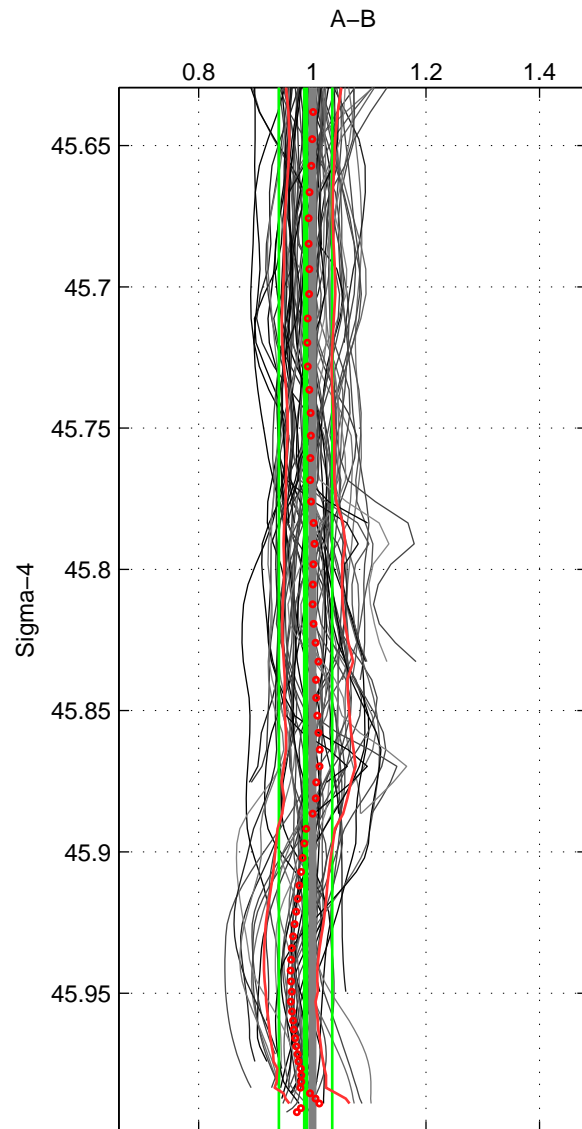

Cruise A (red). Date: Jun 2006 Cruisename: 197-18HU20060524

Cruise B (blue). Date: May 2010 Cruisename: 201-18HU20100513

\*\*\* "Favourite" values are means of spaces 1 2 3.

	Offset	O.StDev	Ratio	R.Stdev	Rating
SIGMA:	-0.149	0.513	0.988	0.047	5
THETA:	-0.078	0.518	0.993	0.048	5
DEPTH:	-0.185	0.423	0.984	0.042	5
FAV. :	-0.137	0.485	0.989	0.045	5

Profiles of A: 17  
 Profiles of B: 25  
 Diff profs : 72  
 WMoffset (A-B): -0.14898  
 WMoffset stdev: 0.51268  
 WMratio (A/B): 0.98793  
 WMratio stdev: 0.046868

Quality (1-5): 5

Profiles of A: 17  
 Profiles of B: 25  
 Diff profs : 72  
 WMoffset (A-B): -0.077613  
 WMoffset stdev: 0.51778  
 WMratio (A/B): 0.99334  
 WMratio stdev: 0.047893

Quality (1-5): 5

Profiles of A: 17  
 Profiles of B: 25  
 Diff profs : 72  
 WMoffset (A-B): -0.18469  
 WMoffset stdev: 0.42333  
 WMratio (A/B): 0.98433  
 WMratio stdev: 0.04152

Quality (1-5): 5