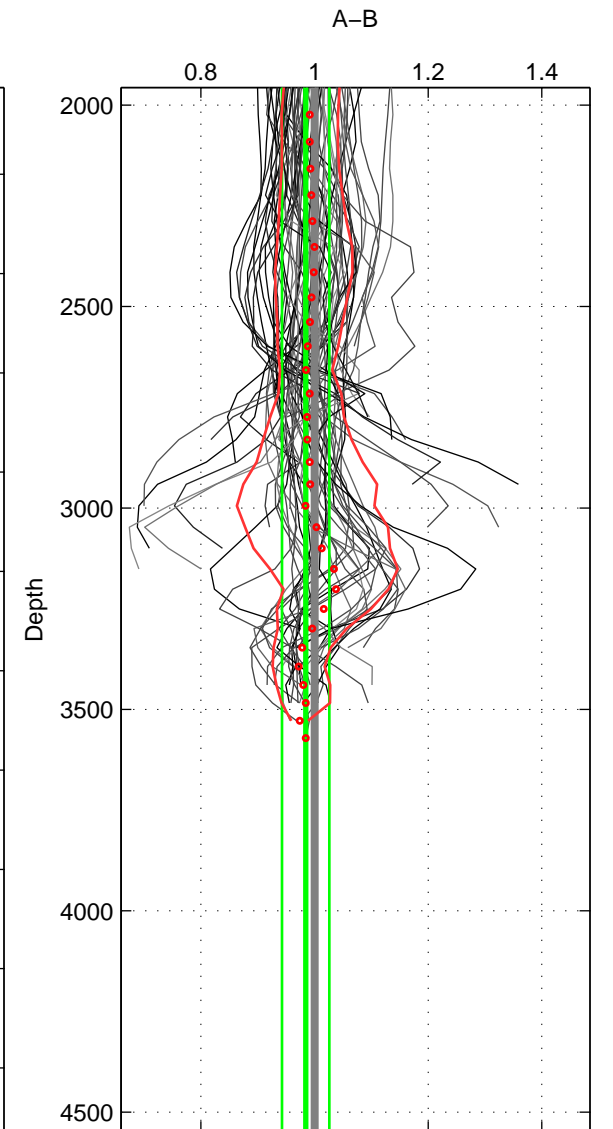

Cruise A (red). Date: Jun 2006 Cruisename: 197-18HU20060524

Cruise B (blue). Date: May 2010 Cruisename: 201-18HU20100513

\*\*\* "Favourite" values are means of spaces 1 2 3.

	Offset	O.StDev	Ratio	R.Stdev	Rating
SIGMA:	-0.149	0.513	0.988	0.047	5
THETA:	-0.078	0.518	0.993	0.048	5
DEPTH:	-0.185	0.423	0.984	0.042	5
FAV. :	-0.137	0.485	0.989	0.045	5

Profiles of A: 17  
 Profiles of B: 25  
 Diff profs : 72  
 WMoffset (A-B): -0.14898  
 WMoffset stdev: 0.51268  
 WMratio (A/B): 0.98793  
 WMratio stdev: 0.046868

Quality (1-5): 5

Profiles of A: 17  
 Profiles of B: 25  
 Diff profs : 72  
 WMoffset (A-B): -0.077613  
 WMoffset stdev: 0.51778  
 WMratio (A/B): 0.99334  
 WMratio stdev: 0.047893

Quality (1-5): 5

Profiles of A: 17  
 Profiles of B: 25  
 Diff profs : 72  
 WMoffset (A-B): -0.18469  
 WMoffset stdev: 0.42333  
 WMratio (A/B): 0.98433  
 WMratio stdev: 0.04152

Quality (1-5): 5