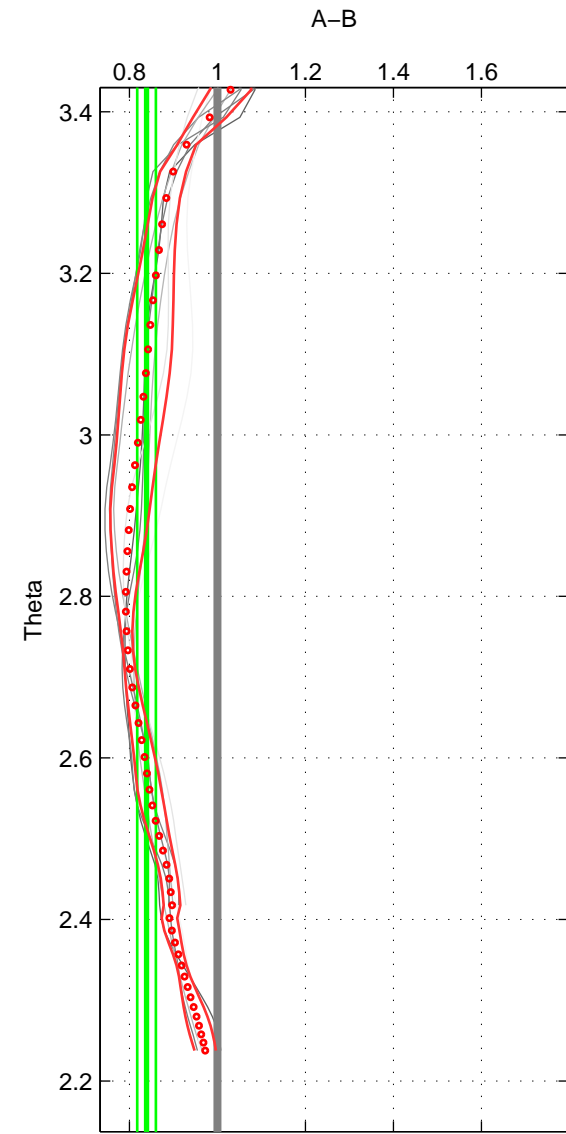

Cruise A (red). Date: Feb 2009 Cruisename: 278-45CE20090206

Cruise B (blue). Date: Jul 1990 Cruisename: 295-64TR19900701

\*\*\* "Favourite" values are means of spaces 1 2 3.

	Offset	O.StDev	Ratio	R.Stdev	Rating
SIGMA:	-3.424	0.917	0.876	0.031	2
THETA:	-3.107	0.546	0.839	0.021	2
DEPTH:	0.967	1.203	1.082	0.104	2
FAV.:	-1.854	0.888	0.932	0.052	2

Profiles of A: 2  
 Profiles of B: 4  
 Diff profs : 8  
 WMoffset (A-B): -3.4239  
 WMoffset stdev: 0.91677  
 WMratio (A/B): 0.87615  
 WMratio stdev: 0.031472

Quality (1-5): 2

Profiles of A: 2  
 Profiles of B: 4  
 Diff profs : 8  
 WMoffset (A-B): -3.1067  
 WMoffset stdev: 0.54555  
 WMratio (A/B): 0.83899  
 WMratio stdev: 0.021201

Quality (1-5): 2

Profiles of A: 2  
 Profiles of B: 4  
 Diff profs : 8  
 WMoffset (A-B): 0.96725  
 WMoffset stdev: 1.2031  
 WMratio (A/B): 1.082  
 WMratio stdev: 0.10382

Quality (1-5): 2