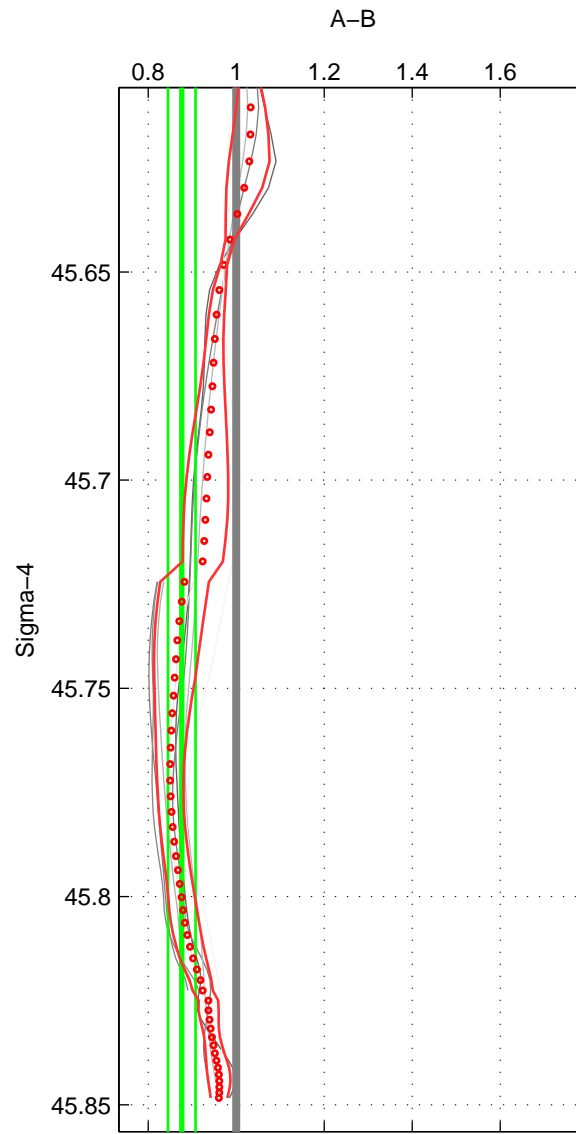

Cruise A (red). Date: Feb 2009 Cruisename: 278-45CE20090206

Cruise B (blue). Date: Jul 1990 Cruisename: 295-64TR19900701

\*\*\* "Favourite" values are means of spaces 1 2 3.

	Offset	O.StDev	Ratio	R.Stdev	Rating
SIGMA:	-3.424	0.917	0.876	0.031	2
THETA:	-3.107	0.546	0.839	0.021	2
DEPTH:	0.967	1.203	1.082	0.104	2
FAV.:	-1.854	0.888	0.932	0.052	2

Profiles of A: 2  
 Profiles of B: 4  
 Diff profs : 8  
 WMoffset (A-B): -3.4239  
 WMoffset stdev: 0.91677  
 WMratio (A/B): 0.87615  
 WMratio stdev: 0.031472

Quality (1-5): 2

Profiles of A: 2  
 Profiles of B: 4  
 Diff profs : 8  
 WMoffset (A-B): -3.1067  
 WMoffset stdev: 0.54555  
 WMratio (A/B): 0.83899  
 WMratio stdev: 0.021201

Quality (1-5): 2

Profiles of A: 2  
 Profiles of B: 4  
 Diff profs : 8  
 WMoffset (A-B): 0.96725  
 WMoffset stdev: 1.2031  
 WMratio (A/B): 1.082  
 WMratio stdev: 0.10382

Quality (1-5): 2