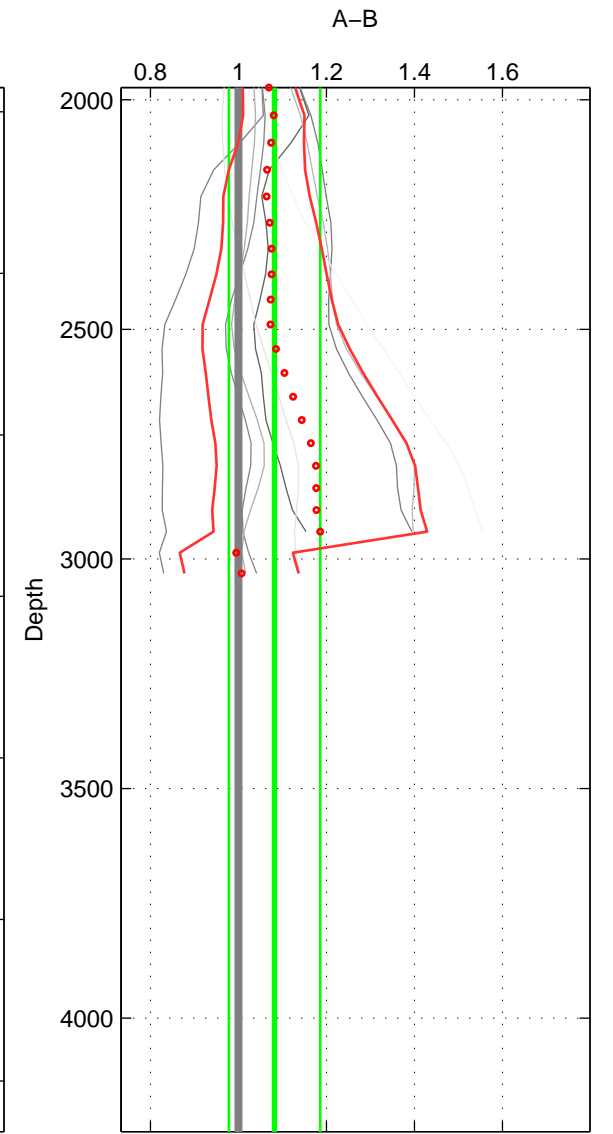

Cruise A (red). Date: Feb 2009 Cruisename: 278-45CE20090206

Cruise B (blue). Date: Jul 1990 Cruisename: 295-64TR19900701

\*\*\* "Favourite" values are means of spaces 1 2 3.

	Offset	O.StDev	Ratio	R.Stdev	Rating
SIGMA:	-3.424	0.917	0.876	0.031	2
THETA:	-3.107	0.546	0.839	0.021	2
DEPTH:	0.967	1.203	1.082	0.104	2
FAV.:	-1.854	0.888	0.932	0.052	2

Profiles of A: 2  
 Profiles of B: 4  
 Diff profs : 8  
 WMoffset (A-B): -3.4239  
 WMoffset stdev: 0.91677  
 WMratio (A/B): 0.87615  
 WMratio stdev: 0.031472

Quality (1-5): 2

Profiles of A: 2  
 Profiles of B: 4  
 Diff profs : 8  
 WMoffset (A-B): -3.1067  
 WMoffset stdev: 0.54555  
 WMratio (A/B): 0.83899  
 WMratio stdev: 0.021201

Quality (1-5): 2

Profiles of A: 2  
 Profiles of B: 4  
 Diff profs : 8  
 WMoffset (A-B): 0.96725  
 WMoffset stdev: 1.2031  
 WMratio (A/B): 1.082  
 WMratio stdev: 0.10382

Quality (1-5): 2