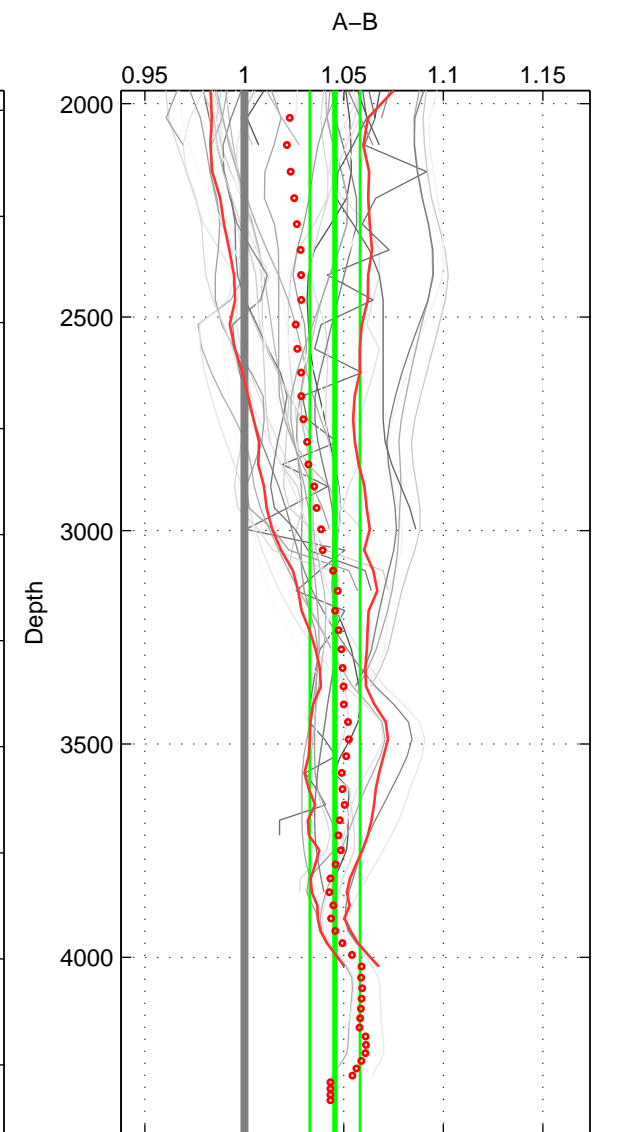

Cruise A (red). Date: Jul 1987 Cruisename: 2-06AQ19870704

Cruise B (blue). Date: Sep 1991 Cruisename: 106-77DN19910726

\*\*\* "Favourite" values are means of spaces 1 2 3.

	Offset	O.StDev	Ratio	R.Stdev	Rating
SIGMA:	0.413	0.266	1.037	0.025	5
THETA:	0.328	0.362	1.031	0.034	5
DEPTH:	0.510	0.137	1.046	0.013	5
FAV.:	0.417	0.255	1.038	0.024	5

Profiles of A: 13  
 Profiles of B: 14  
 Diff profs : 53  
 WMoffset (A-B): 0.41261  
 WMoffset stdev: 0.26554  
 WMratio (A/B): 1.0374  
 WMratio stdev: 0.024595

Quality (1-5): 5

Profiles of A: 13  
 Profiles of B: 14  
 Diff profs : 53  
 WMoffset (A-B): 0.32777  
 WMoffset stdev: 0.36231  
 WMratio (A/B): 1.0308  
 WMratio stdev: 0.033612

Quality (1-5): 5

Profiles of A: 13  
 Profiles of B: 14  
 Diff profs : 53  
 WMoffset (A-B): 0.51047  
 WMoffset stdev: 0.13737  
 WMratio (A/B): 1.0455  
 WMratio stdev: 0.012617

Quality (1-5): 5