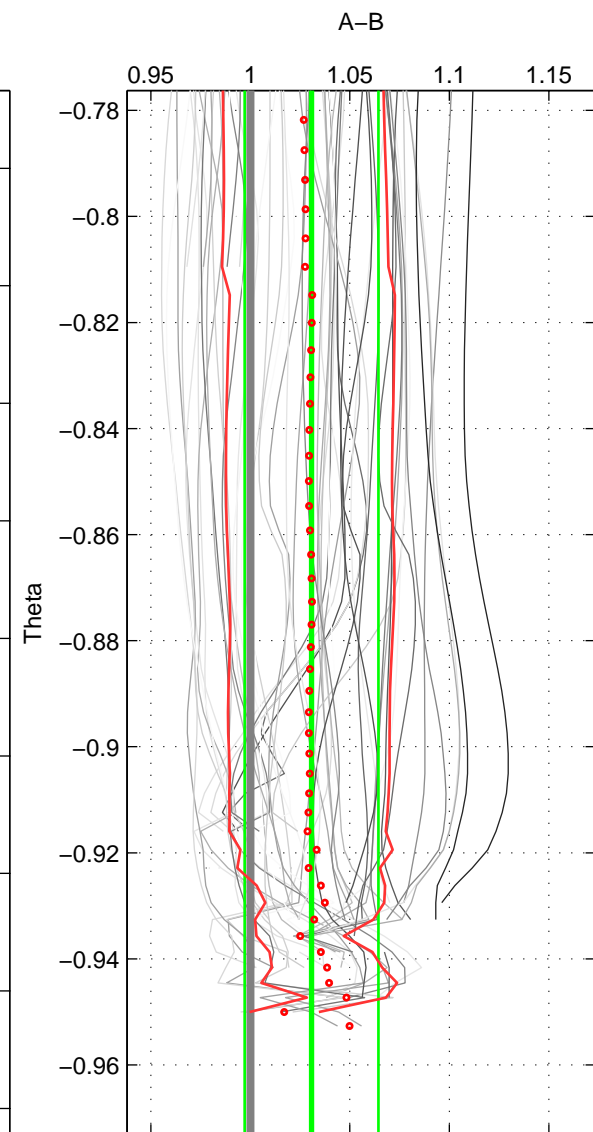

Cruise A (red). Date: Jul 1987 Cruisename: 2-06AQ19870704

Cruise B (blue). Date: Sep 1991 Cruisename: 106-77DN19910726

\*\*\* "Favourite" values are means of spaces 1 2 3.

	Offset	O.StDev	Ratio	R.Stdev	Rating
SIGMA:	0.413	0.266	1.037	0.025	5
THETA:	0.328	0.362	1.031	0.034	5
DEPTH:	0.510	0.137	1.046	0.013	5
FAV.:	0.417	0.255	1.038	0.024	5

Profiles of A: 13  
 Profiles of B: 14  
 Diff profs : 53  
 WMoffset (A-B): 0.41261  
 WMoffset stdev: 0.26554  
 WMratio (A/B): 1.0374  
 WMratio stdev: 0.024595

Quality (1-5): 5

Profiles of A: 13  
 Profiles of B: 14  
 Diff profs : 53  
 WMoffset (A-B): 0.32777  
 WMoffset stdev: 0.36231  
 WMratio (A/B): 1.0308  
 WMratio stdev: 0.033612

Quality (1-5): 5

Profiles of A: 13  
 Profiles of B: 14  
 Diff profs : 53  
 WMoffset (A-B): 0.51047  
 WMoffset stdev: 0.13737  
 WMratio (A/B): 1.0455  
 WMratio stdev: 0.012617

Quality (1-5): 5