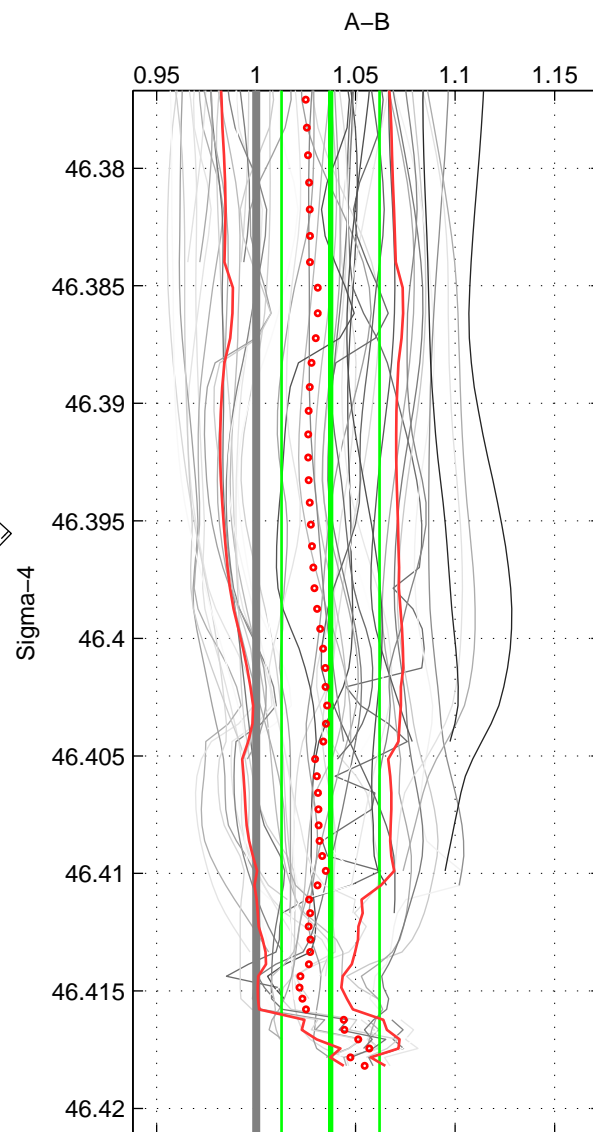

Cruise A (red). Date: Jul 1987 Cruisename: 2-06AQ19870704

Cruise B (blue). Date: Sep 1991 Cruisename: 106-77DN19910726

\*\*\* "Favourite" values are means of spaces 1 2 3.

	Offset	O.StDev	Ratio	R.Stdev	Rating
SIGMA:	0.413	0.266	1.037	0.025	5
THETA:	0.328	0.362	1.031	0.034	5
DEPTH:	0.510	0.137	1.046	0.013	5
FAV.:	0.417	0.255	1.038	0.024	5

Profiles of A: 13  
 Profiles of B: 14  
 Diff profs : 53  
 WMoffset (A-B): 0.41261  
 WMoffset stdev: 0.26554  
 WMratio (A/B): 1.0374  
 WMratio stdev: 0.024595

Quality (1-5): 5

Profiles of A: 13  
 Profiles of B: 14  
 Diff profs : 53  
 WMoffset (A-B): 0.32777  
 WMoffset stdev: 0.36231  
 WMratio (A/B): 1.0308  
 WMratio stdev: 0.033612

Quality (1-5): 5

Profiles of A: 13  
 Profiles of B: 14  
 Diff profs : 53  
 WMoffset (A-B): 0.51047  
 WMoffset stdev: 0.13737  
 WMratio (A/B): 1.0455  
 WMratio stdev: 0.012617

Quality (1-5): 5