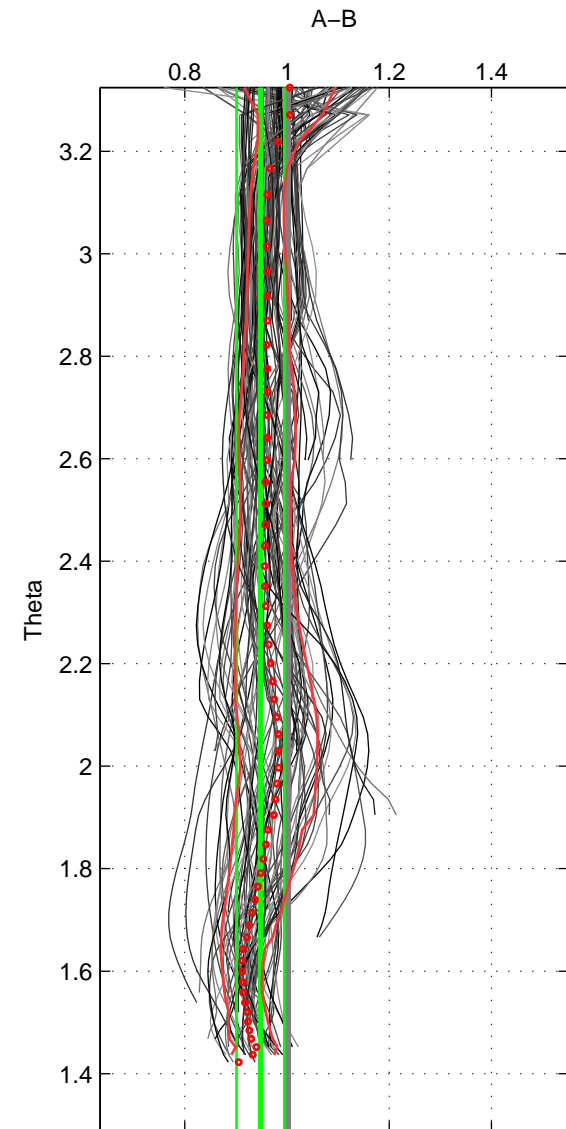

Cruise A (red). Date: Jun 2006 Cruisename: 197-18HU20060524

Cruise B (blue). Date: Sep 2008 Cruisename: 317-74DI20080820

\*\*\* "Favourite" values are means of spaces 1 2 3.

	Offset	O.StDev	Ratio	R.Stdev	Rating
SIGMA:	-0.680	0.494	0.941	0.044	5
THETA:	-0.607	0.533	0.948	0.047	5
DEPTH:	-0.707	0.438	0.936	0.041	5
FAV. :	-0.665	0.488	0.942	0.044	5

Profiles of A: 17  
 Profiles of B: 20  
 Diff profs : 100  
 WMoffset (A-B): -0.68003  
 WMoffset stdev: 0.49414  
 WMratio (A/B): 0.94063  
 WMratio stdev: 0.043507

Quality (1-5): 5

Profiles of A: 17  
 Profiles of B: 20  
 Diff profs : 100  
 WMoffset (A-B): -0.6074  
 WMoffset stdev: 0.53288  
 WMratio (A/B): 0.94835  
 WMratio stdev: 0.046768

Quality (1-5): 5

Profiles of A: 17  
 Profiles of B: 20  
 Diff profs : 100  
 WMoffset (A-B): -0.70725  
 WMoffset stdev: 0.4384  
 WMratio (A/B): 0.93621  
 WMratio stdev: 0.040721

Quality (1-5): 5