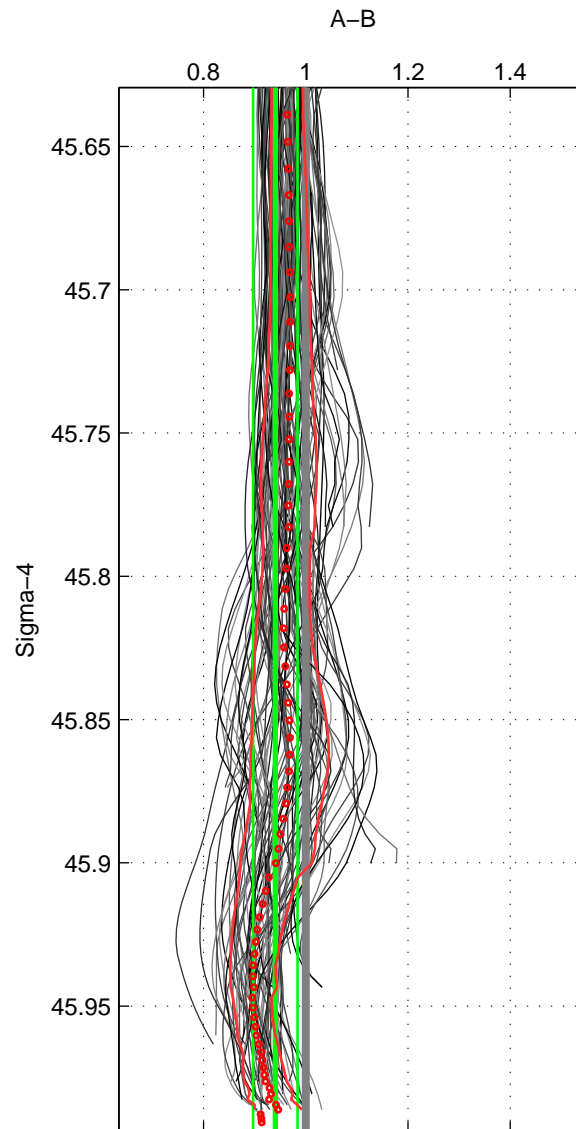

Cruise A (red). Date: Jun 2006 Cruisename: 197-18HU20060524

Cruise B (blue). Date: Sep 2008 Cruisename: 317-74DI20080820

\*\*\* "Favourite" values are means of spaces 1 2 3.

	Offset	O.StDev	Ratio	R.Stdev	Rating
SIGMA:	-0.680	0.494	0.941	0.044	5
THETA:	-0.607	0.533	0.948	0.047	5
DEPTH:	-0.707	0.438	0.936	0.041	5
FAV. :	-0.665	0.488	0.942	0.044	5

Profiles of A: 17  
 Profiles of B: 20  
 Diff profs : 100  
 WMoffset (A-B): -0.68003  
 WMoffset stdev: 0.49414  
 WMratio (A/B): 0.94063  
 WMratio stdev: 0.043507

Quality (1-5): 5

Profiles of A: 17  
 Profiles of B: 20  
 Diff profs : 100  
 WMoffset (A-B): -0.6074  
 WMoffset stdev: 0.53288  
 WMratio (A/B): 0.94835  
 WMratio stdev: 0.046768

Quality (1-5): 5

Profiles of A: 17  
 Profiles of B: 20  
 Diff profs : 100  
 WMoffset (A-B): -0.70725  
 WMoffset stdev: 0.4384  
 WMratio (A/B): 0.93621  
 WMratio stdev: 0.040721

Quality (1-5): 5