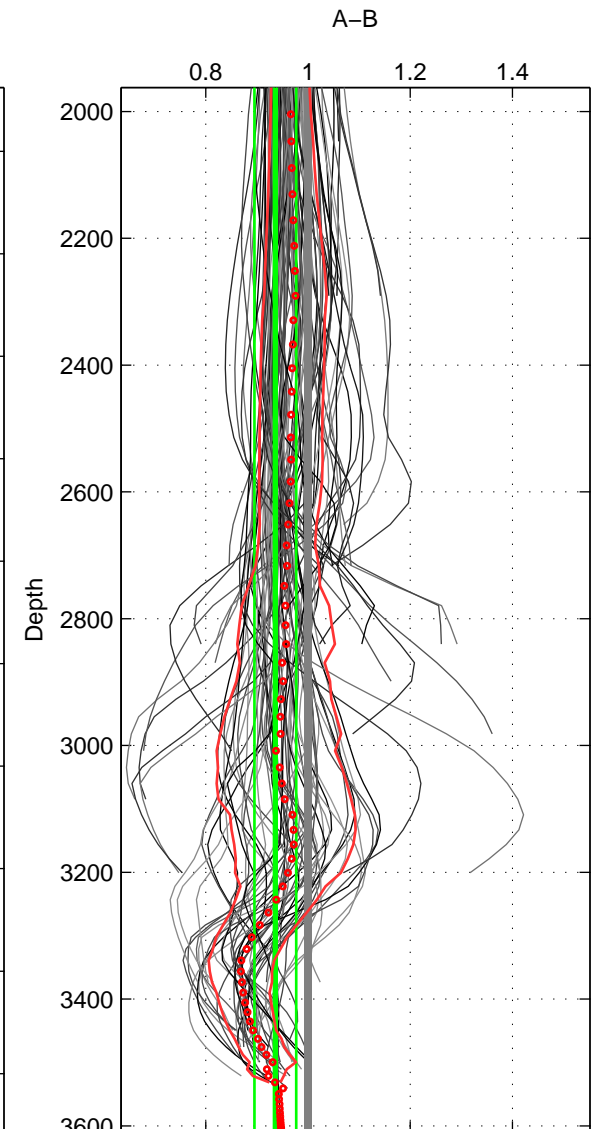

Cruise A (red). Date: Jun 2006 Cruisename: 197-18HU20060524

Cruise B (blue). Date: Sep 2008 Cruisename: 317-74DI20080820

\*\*\* "Favourite" values are means of spaces 1 2 3.

	Offset	O.StDev	Ratio	R.Stdev	Rating
SIGMA:	-0.680	0.494	0.941	0.044	5
THETA:	-0.607	0.533	0.948	0.047	5
DEPTH:	-0.707	0.438	0.936	0.041	5
FAV. :	-0.665	0.488	0.942	0.044	5

Profiles of A: 17  
 Profiles of B: 20  
 Diff profs : 100  
 WMoffset (A-B): -0.68003  
 WMoffset stdev: 0.49414  
 WMratio (A/B): 0.94063  
 WMratio stdev: 0.043507

Quality (1-5): 5

Profiles of A: 17  
 Profiles of B: 20  
 Diff profs : 100  
 WMoffset (A-B): -0.6074  
 WMoffset stdev: 0.53288  
 WMratio (A/B): 0.94835  
 WMratio stdev: 0.046768

Quality (1-5): 5

Profiles of A: 17  
 Profiles of B: 20  
 Diff profs : 100  
 WMoffset (A-B): -0.70725  
 WMoffset stdev: 0.4384  
 WMratio (A/B): 0.93621  
 WMratio stdev: 0.040721

Quality (1-5): 5