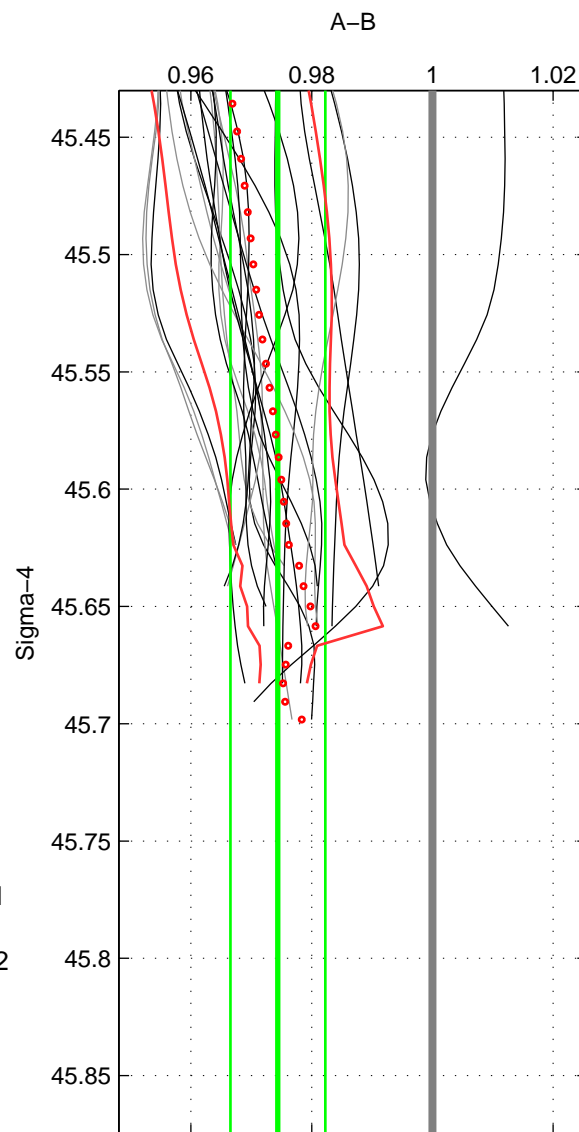

Cruise A (red). Date: Nov 2004 Cruisename: 705-49UP20041021

Cruise B (blue). Date: Feb 2008 Cruisename: 717-49UP20080122

*** "Favourite" values are means of spaces 1 2.

	Offset	O.StDev	Ratio	R.Stdev	Rating
SIGMA:	-3.616	1.185	0.974	0.008	5
THETA:	-3.512	0.943	0.975	0.006	5
DEPTH:	-2.858	0.377	0.979	0.002	3
FAV.:	-3.564	1.064	0.975	0.007	5

Profiles of A: 15
 Profiles of B: 17
 Diff profs: 23
 WMoffset (A-B): -3.6155
 WMoffset stdev: 1.1854
 WMratio (A/B): 0.97439
 WMratio stdev: 0.0078612

Quality (1-5): 5

Profiles of A: 15
 Profiles of B: 17
 Diff profs: 23
 WMoffset (A-B): -3.5124
 WMoffset stdev: 0.94269
 WMratio (A/B): 0.97523
 WMratio stdev: 0.0063366

Quality (1-5): 5

Profiles of A: 15
 Profiles of B: 17
 Diff profs: 23
 WMoffset (A-B): -2.8576
 WMoffset stdev: 0.37721
 WMratio (A/B): 0.97945
 WMratio stdev: 0.0021975

Quality (1-5): 3

Please note that statistics are bad.