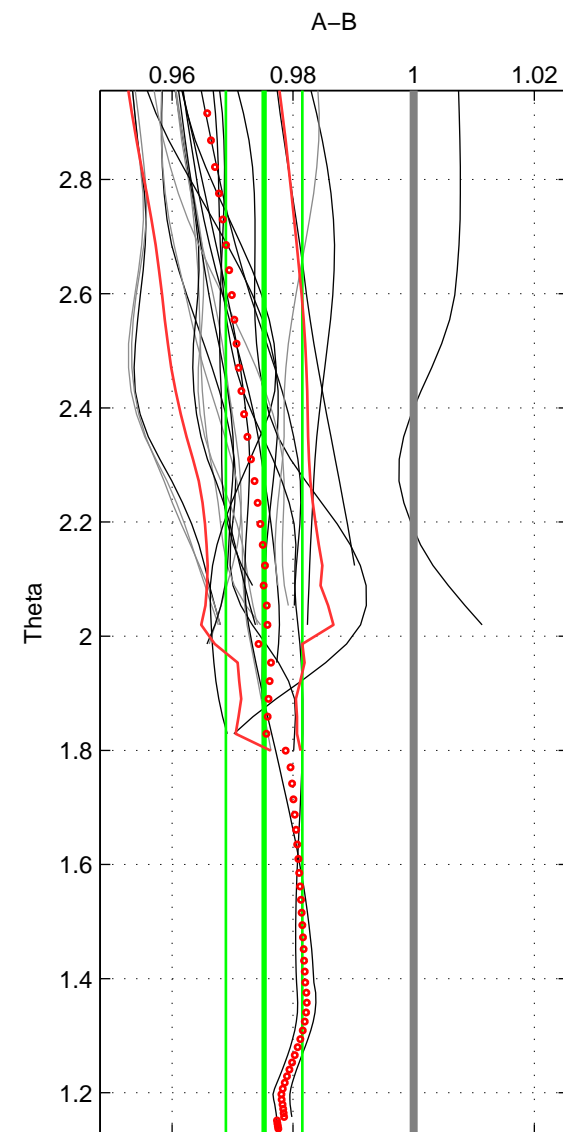

Cruise A (red). Date: Nov 2004 Cruisename: 705-49UP20041021

Cruise B (blue). Date: Feb 2008 Cruisename: 717-49UP20080122

*** "Favourite" values are means of spaces 1 2.

	Offset	O.StDev	Ratio	R.Stdev	Rating
SIGMA:	-3.616	1.185	0.974	0.008	5
THETA:	-3.512	0.943	0.975	0.006	5
DEPTH:	-2.858	0.377	0.979	0.002	3
FAV.:	-3.564	1.064	0.975	0.007	5

Profiles of A: 15
 Profiles of B: 17
 Diff profs: 23
 WMoffset (A-B): -3.6155
 WMoffset stdev: 1.1854
 WMratio (A/B): 0.97439
 WMratio stdev: 0.0078612

Quality (1-5): 5

Profiles of A: 15
 Profiles of B: 17
 Diff profs: 23
 WMoffset (A-B): -3.5124
 WMoffset stdev: 0.94269
 WMratio (A/B): 0.97523
 WMratio stdev: 0.0063366

Quality (1-5): 5

Profiles of A: 15
 Profiles of B: 17
 Diff profs: 23
 WMoffset (A-B): -2.8576
 WMoffset stdev: 0.37721
 WMratio (A/B): 0.97945
 WMratio stdev: 0.0021975

Quality (1-5): 3

Please note that statistics are bad.