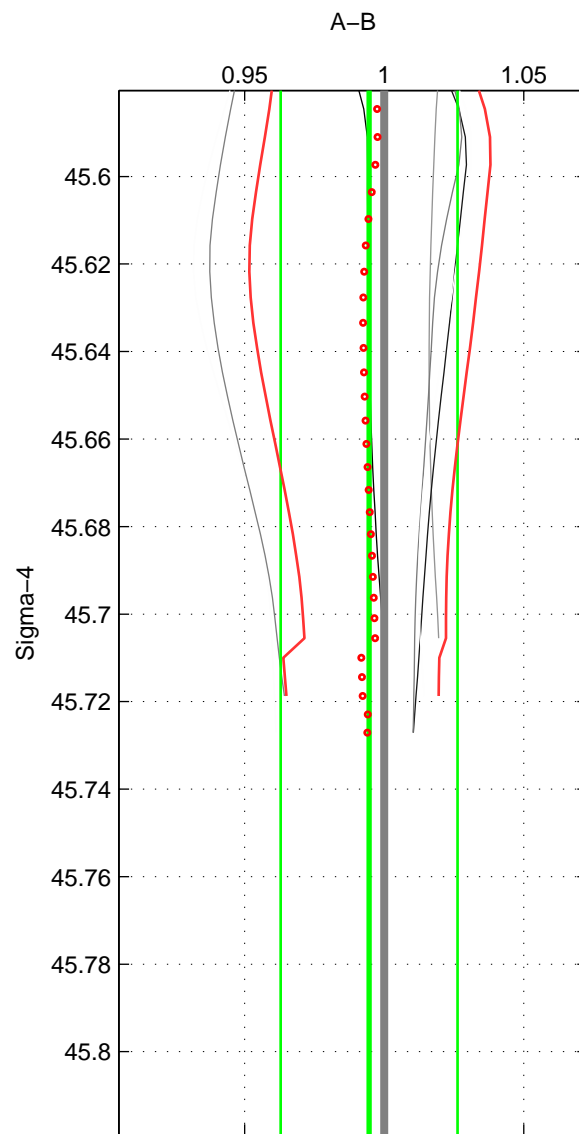

Cruise A (red). Date: Aug 1999 Cruisename: 570-49HO19990719

Cruise B (blue). Date: Jun 1997 Cruisename: 681-49UP19970530

*** "Favourite" values are means of spaces 1 2 3.

	Offset	O.StDev	Ratio	R.Stdev	Rating
SIGMA:	-0.908	5.240	0.995	0.032	2
THETA:	-0.995	5.273	0.994	0.032	2
DEPTH:	-0.911	5.177	0.995	0.031	2
FAV.:	-0.938	5.230	0.994	0.032	2

Profiles of A: 4
 Profiles of B: 4
 Diff profs : 7
 WMoffset (A-B): -0.90766
 WMoffset stdev: 5.2397
 WMratio (A/B): 0.99458
 WMratio stdev: 0.031697

Quality (1-5): 2

Profiles of A: 4
 Profiles of B: 4
 Diff profs : 7
 WMoffset (A-B): -0.99517
 WMoffset stdev: 5.2735
 WMratio (A/B): 0.99404
 WMratio stdev: 0.031897

Quality (1-5): 2

Profiles of A: 4
 Profiles of B: 4
 Diff profs : 7
 WMoffset (A-B): -0.91123
 WMoffset stdev: 5.1774
 WMratio (A/B): 0.99458
 WMratio stdev: 0.031289

Quality (1-5): 2