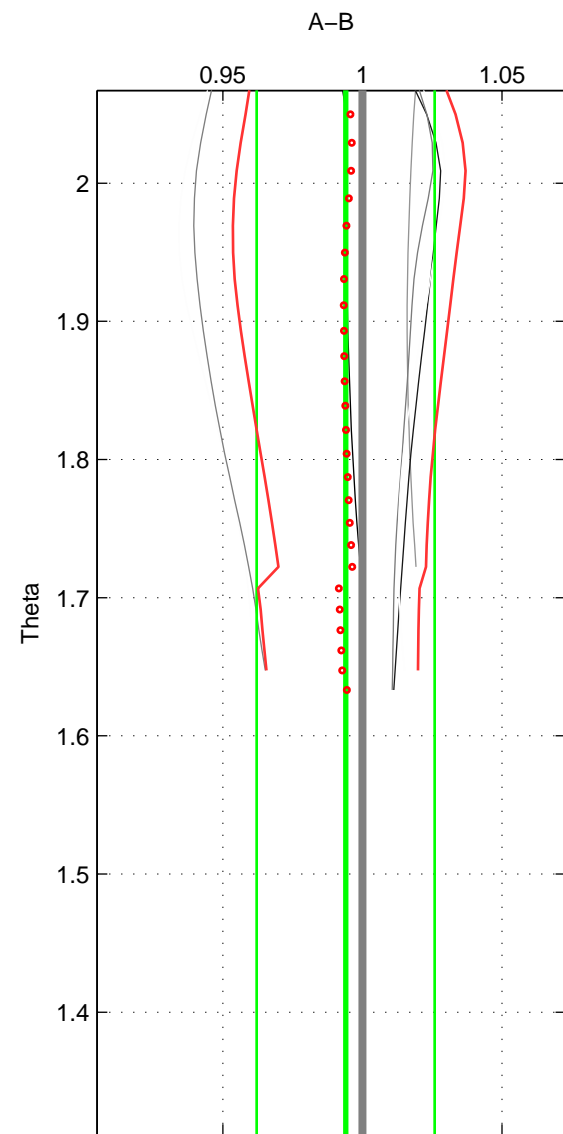

Cruise A (red). Date: Aug 1999 Cruisename: 570-49HO19990719

Cruise B (blue). Date: Jun 1997 Cruisename: 681-49UP19970530

*** "Favourite" values are means of spaces 1 2 3.

	Offset	O.StDev	Ratio	R.Stdev	Rating
SIGMA:	-0.908	5.240	0.995	0.032	2
THETA:	-0.995	5.273	0.994	0.032	2
DEPTH:	-0.911	5.177	0.995	0.031	2
FAV.:	-0.938	5.230	0.994	0.032	2

Profiles of A: 4
 Profiles of B: 4
 Diff profs : 7
 WMoffset (A-B): -0.90766
 WMoffset stdev: 5.2397
 WMratio (A/B): 0.99458
 WMratio stdev: 0.031697

Quality (1-5): 2

Profiles of A: 4
 Profiles of B: 4
 Diff profs : 7
 WMoffset (A-B): -0.99517
 WMoffset stdev: 5.2735
 WMratio (A/B): 0.99404
 WMratio stdev: 0.031897

Quality (1-5): 2

Profiles of A: 4
 Profiles of B: 4
 Diff profs : 7
 WMoffset (A-B): -0.91123
 WMoffset stdev: 5.1774
 WMratio (A/B): 0.99458
 WMratio stdev: 0.031289

Quality (1-5): 2