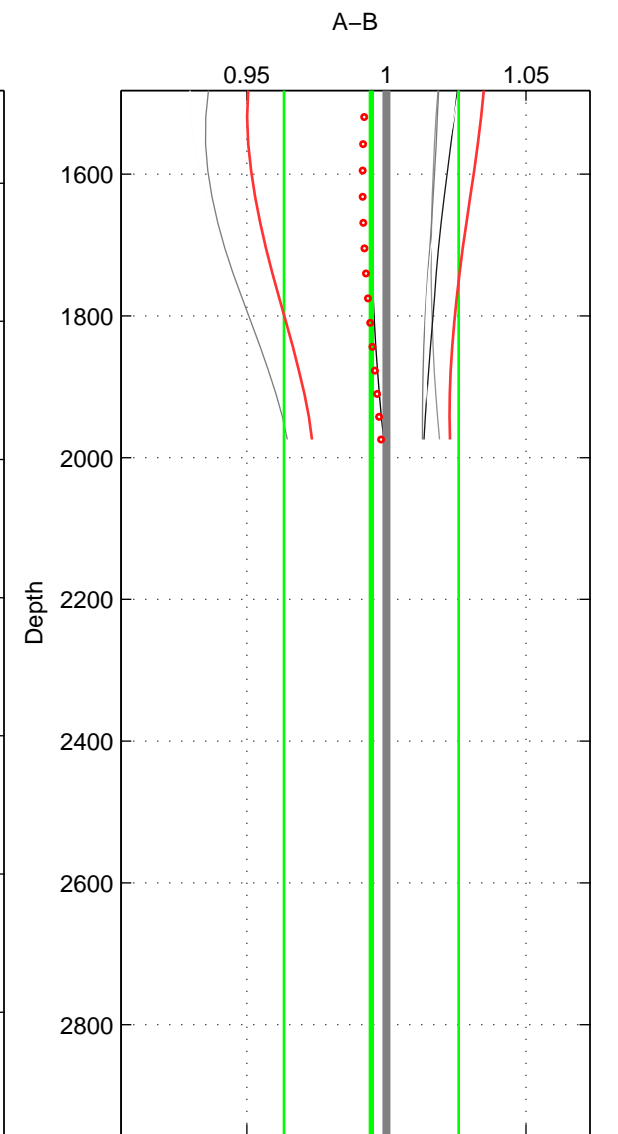

Cruise A (red). Date: Aug 1999 Cruisename: 570-49HO19990719

Cruise B (blue). Date: Jun 1997 Cruisename: 681-49UP19970530

*** "Favourite" values are means of spaces 1 2 3.

	Offset	O.StDev	Ratio	R.Stdev	Rating
SIGMA:	-0.908	5.240	0.995	0.032	2
THETA:	-0.995	5.273	0.994	0.032	2
DEPTH:	-0.911	5.177	0.995	0.031	2
FAV.:	-0.938	5.230	0.994	0.032	2

Profiles of A: 4
 Profiles of B: 4
 Diff profs : 7
 WMoffset (A-B): -0.90766
 WMoffset stdev: 5.2397
 WMratio (A/B): 0.99458
 WMratio stdev: 0.031697

Quality (1-5): 2

Profiles of A: 4
 Profiles of B: 4
 Diff profs : 7
 WMoffset (A-B): -0.99517
 WMoffset stdev: 5.2735
 WMratio (A/B): 0.99404
 WMratio stdev: 0.031897

Quality (1-5): 2

Profiles of A: 4
 Profiles of B: 4
 Diff profs : 7
 WMoffset (A-B): -0.91123
 WMoffset stdev: 5.1774
 WMratio (A/B): 0.99458
 WMratio stdev: 0.031289

Quality (1-5): 2