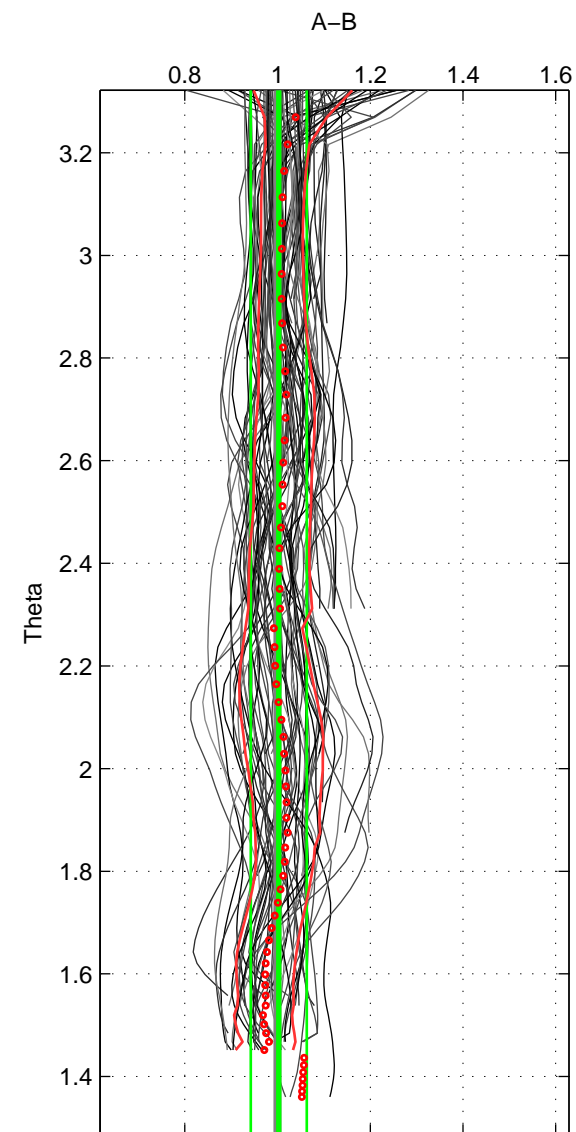

Cruise A (red). Date: Jun 2006 Cruisename: 197-18HU20060524

Cruise B (blue). Date: May 2008 Cruisename: 199-18HU20080520

\*\*\* "Favourite" values are means of spaces 1 2 3.

	Offset	O.StDev	Ratio	R.Stdev	Rating
SIGMA:	-0.078	0.633	0.996	0.058	5
THETA:	-0.001	0.656	1.003	0.061	5
DEPTH:	-0.073	0.697	0.996	0.064	5
FAV.:	-0.050	0.662	0.998	0.061	5

Profiles of A: 17  
 Profiles of B: 23  
 Diff profs : 78  
 WMoffset (A-B): -0.077978  
 WMoffset stdev: 0.63328  
 WMratio (A/B): 0.99571  
 WMratio stdev: 0.058417

Quality (1-5): 5

Profiles of A: 17  
 Profiles of B: 23  
 Diff profs : 78  
 WMoffset (A-B): -0.00056466  
 WMoffset stdev: 0.65604  
 WMratio (A/B): 1.0027  
 WMratio stdev: 0.060502

Quality (1-5): 5

Profiles of A: 17  
 Profiles of B: 23  
 Diff profs : 78  
 WMoffset (A-B): -0.072762  
 WMoffset stdev: 0.69742  
 WMratio (A/B): 0.99608  
 WMratio stdev: 0.063845

Quality (1-5): 5