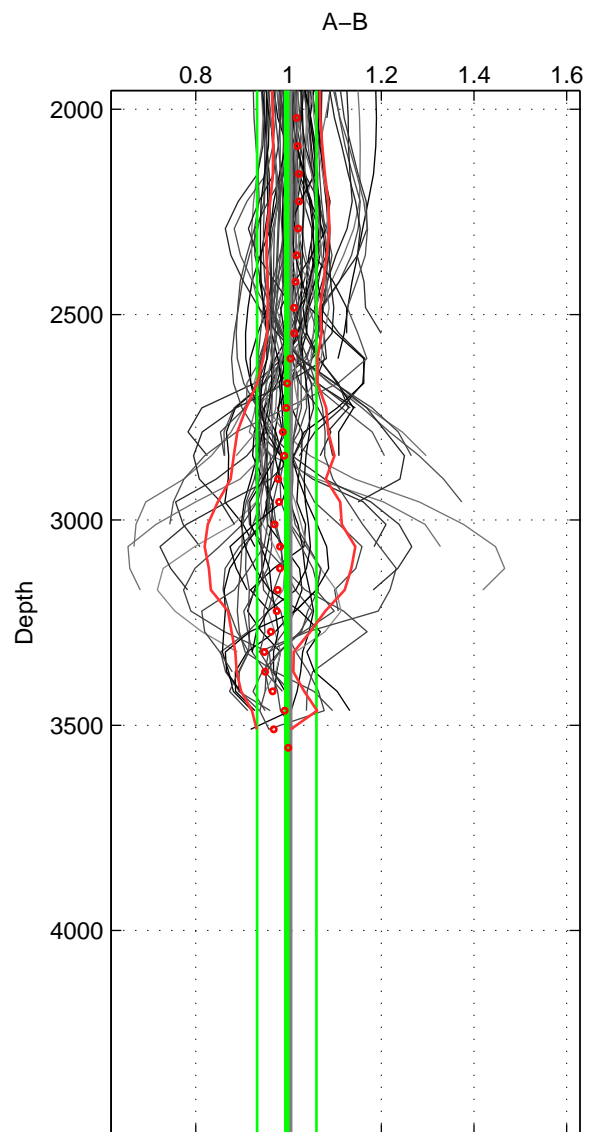

Cruise A (red). Date: Jun 2006 Cruisename: 197-18HU20060524

Cruise B (blue). Date: May 2008 Cruisename: 199-18HU20080520

\*\*\* "Favourite" values are means of spaces 1 2 3.

	Offset	O.StDev	Ratio	R.Stdev	Rating
SIGMA:	-0.078	0.633	0.996	0.058	5
THETA:	-0.001	0.656	1.003	0.061	5
DEPTH:	-0.073	0.697	0.996	0.064	5
FAV.:	-0.050	0.662	0.998	0.061	5

Profiles of A: 17  
 Profiles of B: 23  
 Diff profs : 78  
 WMoffset (A-B): -0.077978  
 WMoffset stdev: 0.63328  
 WMratio (A/B): 0.99571  
 WMratio stdev: 0.058417

Quality (1-5): 5

Profiles of A: 17  
 Profiles of B: 23  
 Diff profs : 78  
 WMoffset (A-B): -0.00056466  
 WMoffset stdev: 0.65604  
 WMratio (A/B): 1.0027  
 WMratio stdev: 0.060502

Quality (1-5): 5

Profiles of A: 17  
 Profiles of B: 23  
 Diff profs : 78  
 WMoffset (A-B): -0.072762  
 WMoffset stdev: 0.69742  
 WMratio (A/B): 0.99608  
 WMratio stdev: 0.063845

Quality (1-5): 5