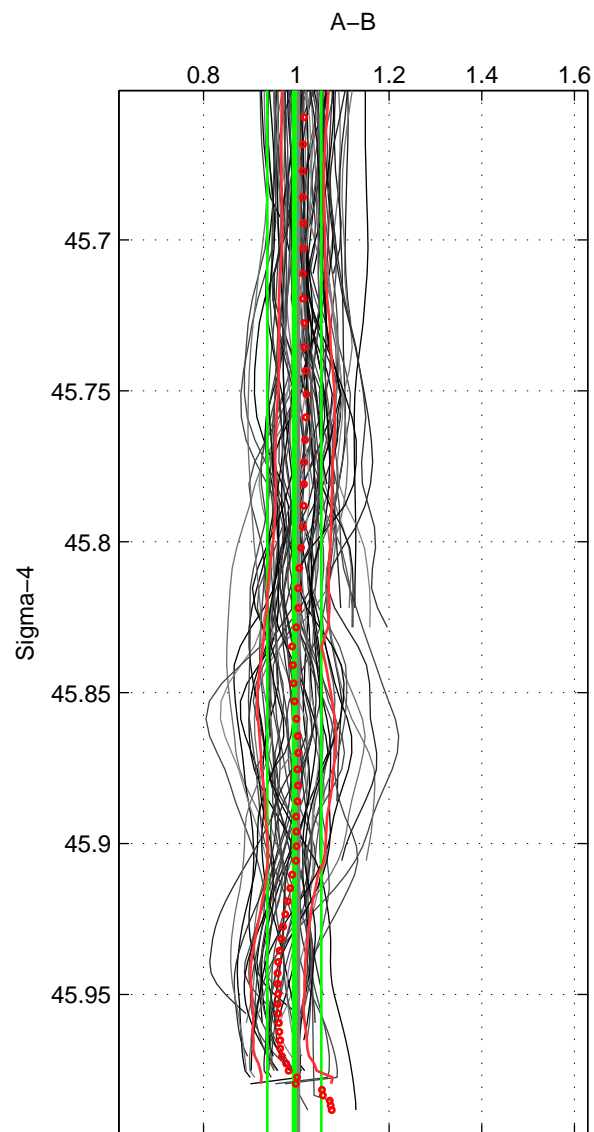

Cruise A (red). Date: Jun 2006 Cruisename: 197-18HU20060524

Cruise B (blue). Date: May 2008 Cruisename: 199-18HU20080520

\*\*\* "Favourite" values are means of spaces 1 2 3.

	Offset	O.StDev	Ratio	R.Stdev	Rating
SIGMA:	-0.078	0.633	0.996	0.058	5
THETA:	-0.001	0.656	1.003	0.061	5
DEPTH:	-0.073	0.697	0.996	0.064	5
FAV.:	-0.050	0.662	0.998	0.061	5

Profiles of A: 17  
 Profiles of B: 23  
 Diff profs : 78  
 WMoffset (A-B): -0.077978  
 WMoffset stdev: 0.63328  
 WMratio (A/B): 0.99571  
 WMratio stdev: 0.058417

Quality (1-5): 5

Profiles of A: 17  
 Profiles of B: 23  
 Diff profs : 78  
 WMoffset (A-B): -0.00056466  
 WMoffset stdev: 0.65604  
 WMratio (A/B): 1.0027  
 WMratio stdev: 0.060502

Quality (1-5): 5

Profiles of A: 17  
 Profiles of B: 23  
 Diff profs : 78  
 WMoffset (A-B): -0.072762  
 WMoffset stdev: 0.69742  
 WMratio (A/B): 0.99608  
 WMratio stdev: 0.063845

Quality (1-5): 5