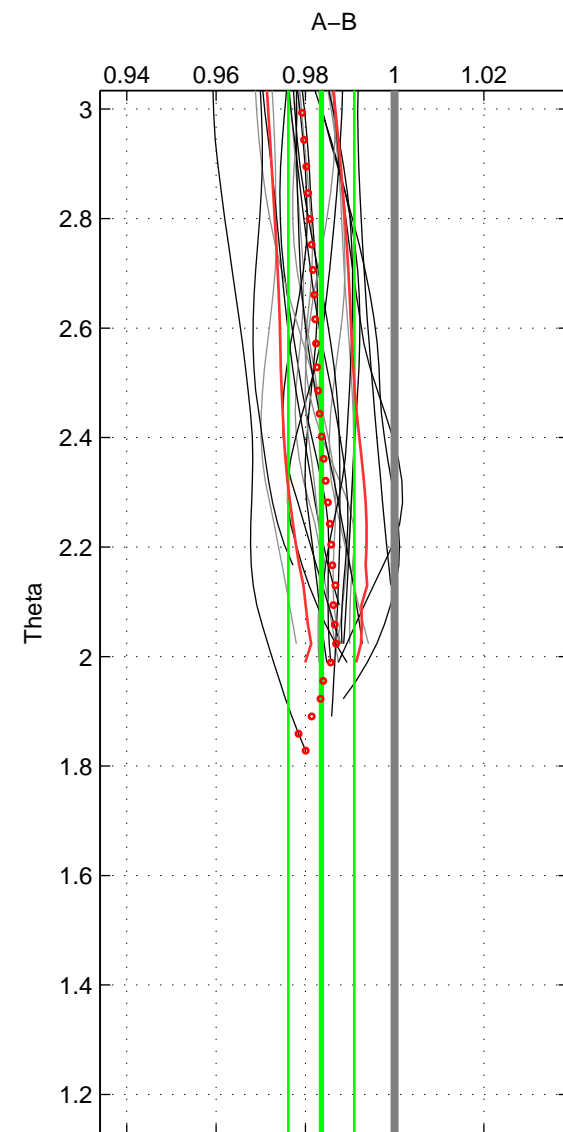

Cruise A (red). Date: Oct 2005 Cruisename: 709-49UP20051021

Cruise B (blue). Date: Feb 2008 Cruisename: 717-49UP20080122

*** "Favourite" values are means of spaces 1 2.

	Offset	O.StDev	Ratio	R.Stdev	Rating
SIGMA:	-2.161	1.054	0.984	0.007	5
THETA:	-2.277	1.047	0.984	0.007	5
DEPTH:	-2.188	0.168	0.984	0.001	3
FAV.:	-2.219	1.050	0.984	0.007	5

Profiles of A: 15
 Profiles of B: 17
 Diff profs : 23
 WMoffset (A-B): -2.1606
 WMoffset stdev: 1.0535
 WMratio (A/B): 0.98448
 WMratio stdev: 0.0073717

Quality (1-5): 5

Profiles of A: 15
 Profiles of B: 17
 Diff profs : 23
 WMoffset (A-B): -2.2765
 WMoffset stdev: 1.0473
 WMratio (A/B): 0.98359
 WMratio stdev: 0.0074111

Quality (1-5): 5

Profiles of A: 15
 Profiles of B: 17
 Diff profs : 23
 WMoffset (A-B): -2.1884
 WMoffset stdev: 0.16764
 WMratio (A/B): 0.98427
 WMratio stdev: 0.0014856

Quality (1-5): 3

Please note that statistics are bad.