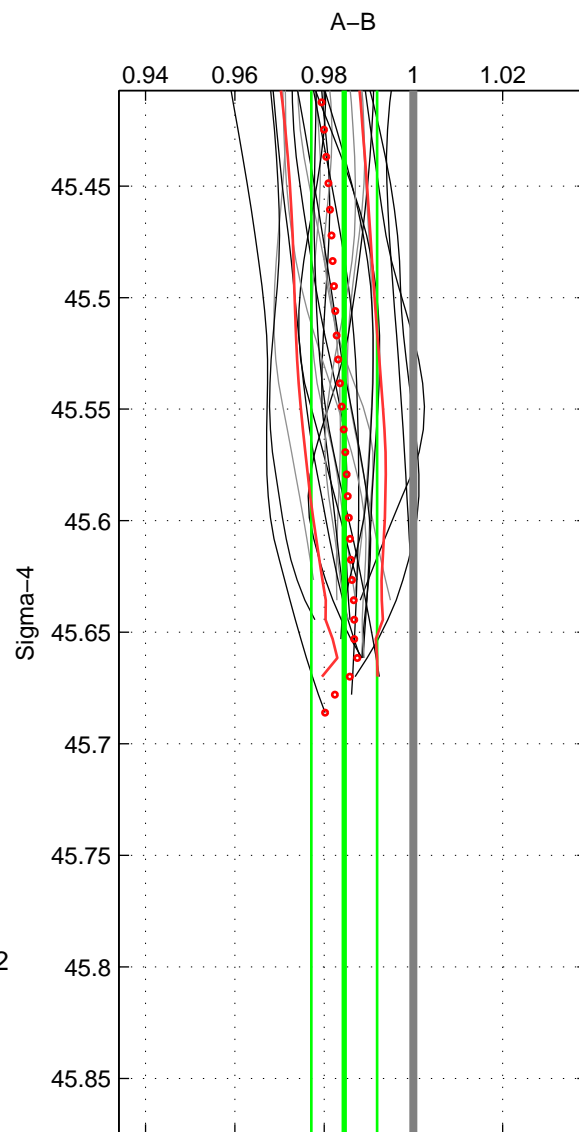

Cruise A (red). Date: Oct 2005 Cruisename: 709-49UP20051021

Cruise B (blue). Date: Feb 2008 Cruisename: 717-49UP20080122

*** "Favourite" values are means of spaces 1 2.

	Offset	O.StDev	Ratio	R.Stdev	Rating
SIGMA:	-2.161	1.054	0.984	0.007	5
THETA:	-2.277	1.047	0.984	0.007	5
DEPTH:	-2.188	0.168	0.984	0.001	3
FAV.:	-2.219	1.050	0.984	0.007	5

Profiles of A: 15
 Profiles of B: 17
 Diff profs : 23
 WMoffset (A-B): -2.1606
 WMoffset stdev: 1.0535
 WMratio (A/B): 0.98448
 WMratio stdev: 0.0073717

Quality (1-5): 5

Profiles of A: 15
 Profiles of B: 17
 Diff profs : 23
 WMoffset (A-B): -2.2765
 WMoffset stdev: 1.0473
 WMratio (A/B): 0.98359
 WMratio stdev: 0.0074111

Quality (1-5): 5

Profiles of A: 15
 Profiles of B: 17
 Diff profs : 23
 WMoffset (A-B): -2.1884
 WMoffset stdev: 0.16764
 WMratio (A/B): 0.98427
 WMratio stdev: 0.0014856

Quality (1-5): 3

Please note that statistics are bad.