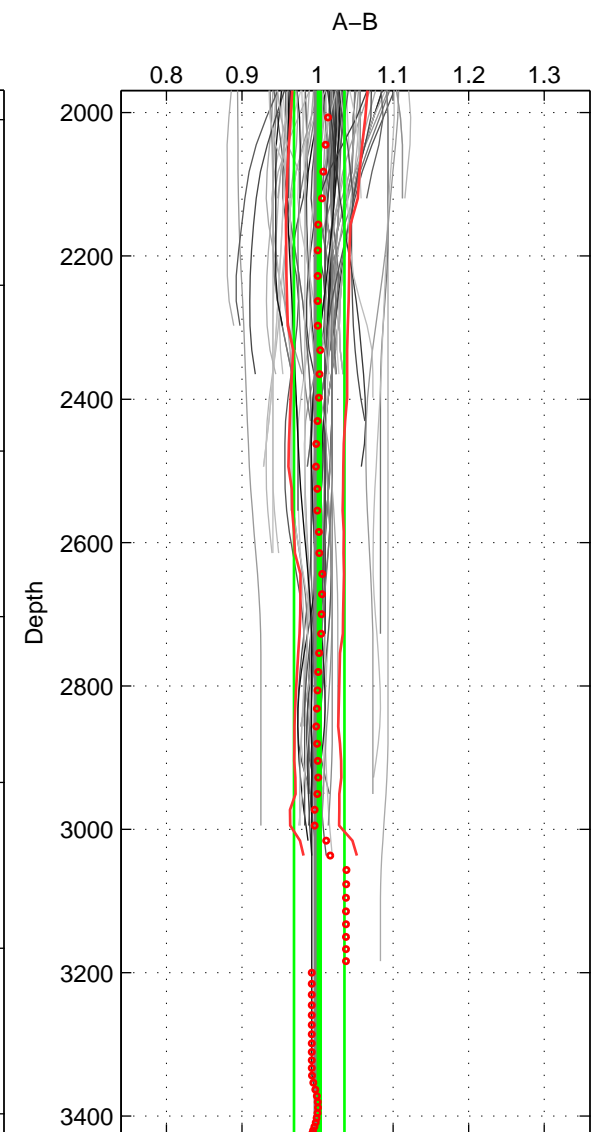

Cruise A (red). Date: Jul 1984 Cruisename: 1-06AQ19840719

Cruise B (blue). Date: Mar 1982 Cruisename: 23-18HU19820228

*** "Favourite" values are means of spaces 1 2 3.

	Offset	O.StDev	Ratio	R.Stdev	Rating
SIGMA:	0.113	0.068	1.011	0.006	4
THETA:	0.067	0.156	1.007	0.015	4
DEPTH:	0.020	0.365	1.002	0.033	4
FAV.:	0.066	0.197	1.007	0.018	4

Profiles of A: 7
 Profiles of B: 26
 Diff profs: 100
 WMoffset (A-B): 0.1126
 WMoffset stdev: 0.068105
 WMratio (A/B): 1.0106
 WMratio stdev: 0.0064467

Quality (1-5): 4

Profiles of A: 7
 Profiles of B: 26
 Diff profs: 98
 WMoffset (A-B): 0.067116
 WMoffset stdev: 0.15643
 WMratio (A/B): 1.0065
 WMratio stdev: 0.014599

Quality (1-5): 4

Profiles of A: 7
 Profiles of B: 26
 Diff profs: 100
 WMoffset (A-B): 0.019751
 WMoffset stdev: 0.36507
 WMratio (A/B): 1.0024
 WMratio stdev: 0.033369

Quality (1-5): 4