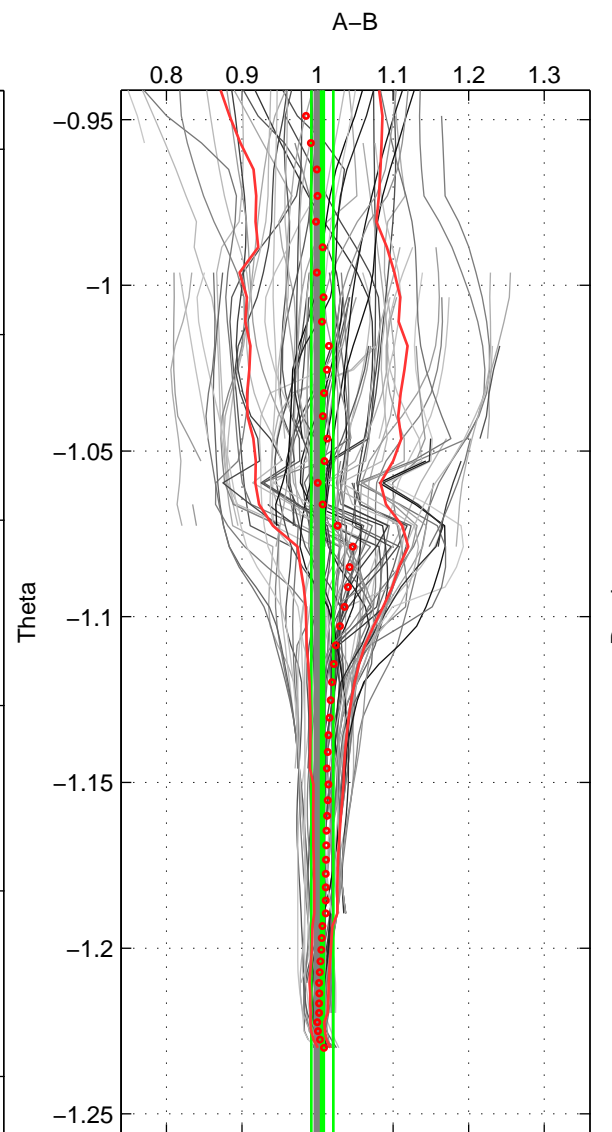

Cruise A (red). Date: Jul 1984 Cruisename: 1-06AQ19840719

Cruise B (blue). Date: Mar 1982 Cruisename: 23-18HU19820228

*** "Favourite" values are means of spaces 1 2 3.

	Offset	O.StDev	Ratio	R.Stdev	Rating
SIGMA:	0.113	0.068	1.011	0.006	4
THETA:	0.067	0.156	1.007	0.015	4
DEPTH:	0.020	0.365	1.002	0.033	4
FAV.:	0.066	0.197	1.007	0.018	4

Profiles of A: 7
 Profiles of B: 26
 Diff profs: 100
 WMoffset (A-B): 0.1126
 WMoffset stdev: 0.068105
 WMratio (A/B): 1.0106
 WMratio stdev: 0.0064467

Quality (1-5): 4

Profiles of A: 7
 Profiles of B: 26
 Diff profs: 98
 WMoffset (A-B): 0.067116
 WMoffset stdev: 0.15643
 WMratio (A/B): 1.0065
 WMratio stdev: 0.014599

Quality (1-5): 4

Profiles of A: 7
 Profiles of B: 26
 Diff profs: 100
 WMoffset (A-B): 0.019751
 WMoffset stdev: 0.36507
 WMratio (A/B): 1.0024
 WMratio stdev: 0.033369

Quality (1-5): 4