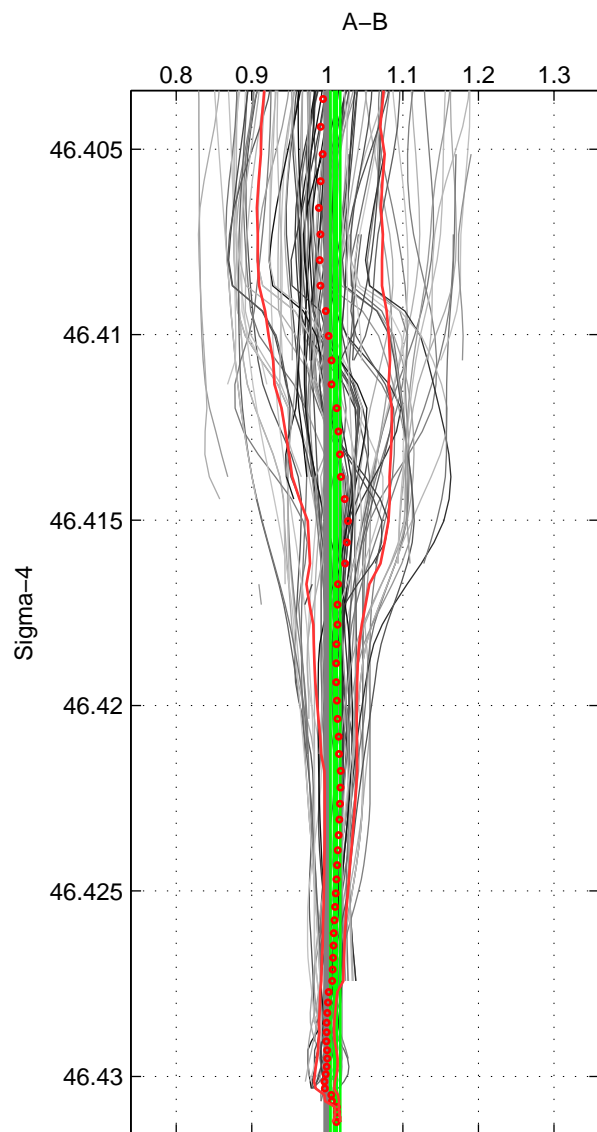

Cruise A (red). Date: Jul 1984 Cruisename: 1-06AQ19840719

Cruise B (blue). Date: Mar 1982 Cruisename: 23-18HU19820228

*** "Favourite" values are means of spaces 1 2 3.

	Offset	O.StDev	Ratio	R.Stdev	Rating
SIGMA:	0.113	0.068	1.011	0.006	4
THETA:	0.067	0.156	1.007	0.015	4
DEPTH:	0.020	0.365	1.002	0.033	4
FAV.:	0.066	0.197	1.007	0.018	4

Profiles of A: 7
 Profiles of B: 26
 Diff profs: 100
 WMoffset (A-B): 0.1126
 WMoffset stdev: 0.068105
 WMratio (A/B): 1.0106
 WMratio stdev: 0.0064467

Quality (1-5): 4

Profiles of A: 7
 Profiles of B: 26
 Diff profs: 98
 WMoffset (A-B): 0.067116
 WMoffset stdev: 0.15643
 WMratio (A/B): 1.0065
 WMratio stdev: 0.014599

Quality (1-5): 4

Profiles of A: 7
 Profiles of B: 26
 Diff profs: 100
 WMoffset (A-B): 0.019751
 WMoffset stdev: 0.36507
 WMratio (A/B): 1.0024
 WMratio stdev: 0.033369

Quality (1-5): 4