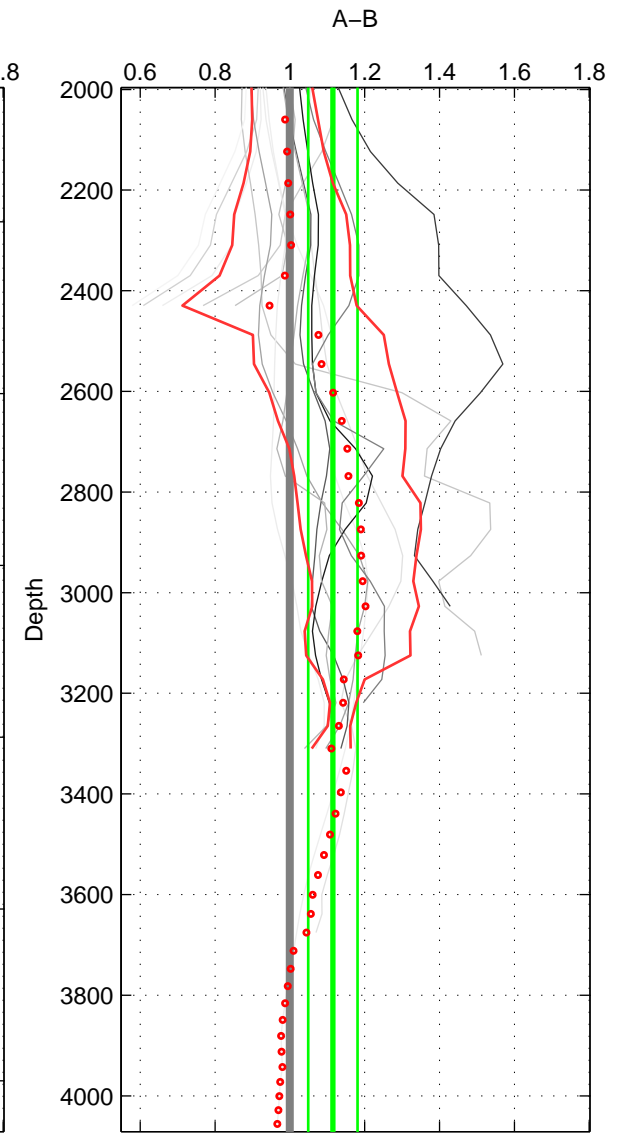

Cruise A (red). Date: Jul 1990 Cruisename: 295-64TR19900701
 Cruise B (blue). Date: May 1991 Cruisename: 303-74AB19910501

*** "Favourite" values are means of spaces 1 2.

	Offset	O.StDev	Ratio	R.Stdev	Rating
SIGMA:	0.509	1.268	1.046	0.090	4
THETA:	0.706	1.398	1.062	0.097	4
DEPTH:	1.555	1.716	1.115	0.066	3
FAV.:	0.608	1.333	1.054	0.094	4

Profiles of A: 11
 Profiles of B: 3
 Diff profs : 15
 WMoffset (A-B): 0.50909
 WMoffset stdev: 1.2679
 WMratio (A/B): 1.0456
 WMratio stdev: 0.090488

Quality (1-5): 4

Profiles of A: 11
 Profiles of B: 3
 Diff profs : 15
 WMoffset (A-B): 0.7063
 WMoffset stdev: 1.3984
 WMratio (A/B): 1.0623
 WMratio stdev: 0.096938

Quality (1-5): 4

Profiles of A: 11
 Profiles of B: 3
 Diff profs : 15
 WMoffset (A-B): 1.5553
 WMoffset stdev: 1.7159
 WMratio (A/B): 1.115
 WMratio stdev: 0.065951

Quality (1-5): 3