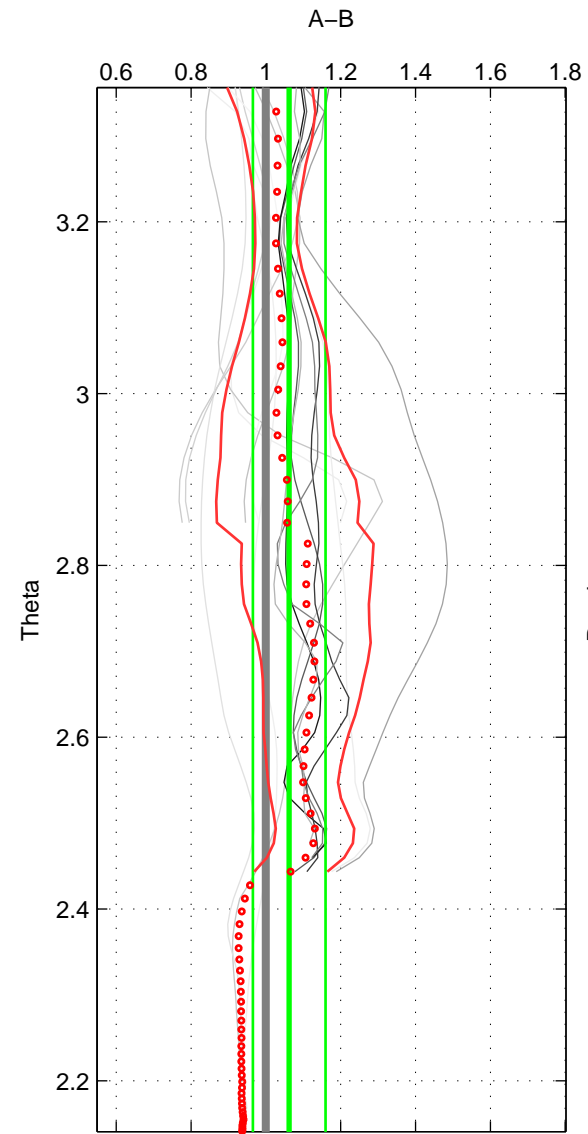

Cruise A (red). Date: Jul 1990 Cruisename: 295-64TR19900701
 Cruise B (blue). Date: May 1991 Cruisename: 303-74AB19910501

*** "Favourite" values are means of spaces 1 2.

	Offset	O.StDev	Ratio	R.Stdev	Rating
SIGMA:	0.509	1.268	1.046	0.090	4
THETA:	0.706	1.398	1.062	0.097	4
DEPTH:	1.555	1.716	1.115	0.066	3
FAV.:	0.608	1.333	1.054	0.094	4

Profiles of A: 11
 Profiles of B: 3
 Diff profs : 15
 WMoffset (A-B): 0.50909
 WMoffset stdev: 1.2679
 WMratio (A/B): 1.0456
 WMratio stdev: 0.090488

Quality (1-5): 4

Profiles of A: 11
 Profiles of B: 3
 Diff profs : 15
 WMoffset (A-B): 0.7063
 WMoffset stdev: 1.3984
 WMratio (A/B): 1.0623
 WMratio stdev: 0.096938

Quality (1-5): 4

Profiles of A: 11
 Profiles of B: 3
 Diff profs : 15
 WMoffset (A-B): 1.5553
 WMoffset stdev: 1.7159
 WMratio (A/B): 1.115
 WMratio stdev: 0.065951

Quality (1-5): 3