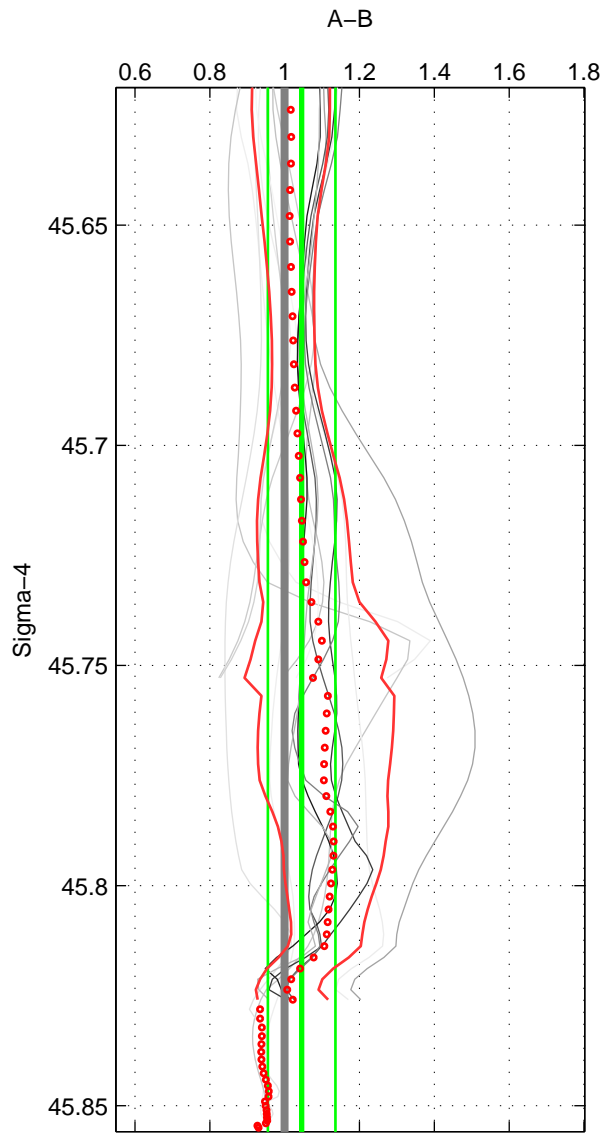

Cruise A (red). Date: Jul 1990 Cruisename: 295-64TR19900701
 Cruise B (blue). Date: May 1991 Cruisename: 303-74AB19910501

*** "Favourite" values are means of spaces 1 2.

	Offset	O.StDev	Ratio	R.Stdev	Rating
SIGMA:	0.509	1.268	1.046	0.090	4
THETA:	0.706	1.398	1.062	0.097	4
DEPTH:	1.555	1.716	1.115	0.066	3
FAV.:	0.608	1.333	1.054	0.094	4

Profiles of A: 11
 Profiles of B: 3
 Diff profs : 15
 WMoffset (A-B): 0.50909
 WMoffset stdev: 1.2679
 WMratio (A/B): 1.0456
 WMratio stdev: 0.090488

Quality (1-5): 4

Profiles of A: 11
 Profiles of B: 3
 Diff profs : 15
 WMoffset (A-B): 0.7063
 WMoffset stdev: 1.3984
 WMratio (A/B): 1.0623
 WMratio stdev: 0.096938

Quality (1-5): 4

Profiles of A: 11
 Profiles of B: 3
 Diff profs : 15
 WMoffset (A-B): 1.5553
 WMoffset stdev: 1.7159
 WMratio (A/B): 1.115
 WMratio stdev: 0.065951

Quality (1-5): 3