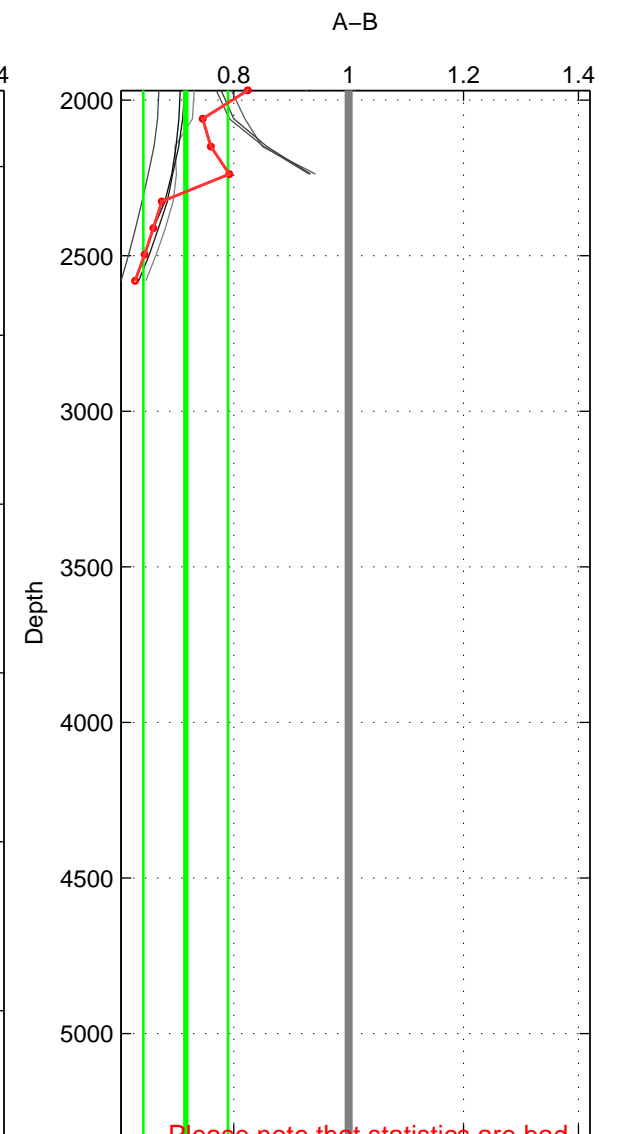

Cruise A (red). Date: Sep 1980 Cruisename: 111-77YM19800811

Cruise B (blue). Date: Jul 1981 Cruisename: 220-316N19810401

\*\*\* "Favourite" values are means of spaces 1 2.

	Offset	O.StDev	Ratio	R.Stdev	Rating
SIGMA:	-2.348	0.950	0.780	0.081	3
THETA:	-1.248	1.576	0.882	0.150	3
DEPTH:	-3.091	0.794	0.716	0.074	2
FAV. :	-1.798	1.263	0.831	0.115	3

Profiles of A: 3  
 Profiles of B: 4  
 Diff profs : 11  
 WMoffset (A-B): -2.3481  
 WMoffset stdev: 0.95006  
 WMratio (A/B): 0.77967  
 WMratio stdev: 0.080522

Quality (1-5): 3

Profiles of A: 3  
 Profiles of B: 4  
 Diff profs : 11  
 WMoffset (A-B): -1.248  
 WMoffset stdev: 1.5761  
 WMratio (A/B): 0.88242  
 WMratio stdev: 0.14976

Quality (1-5): 3

Profiles of A: 3  
 Profiles of B: 4  
 Diff profs : 11  
 WMoffset (A-B): -3.0905  
 WMoffset stdev: 0.79386  
 WMratio (A/B): 0.71643  
 WMratio stdev: 0.073652

Quality (1-5): 2

Please note that statistics are bad.