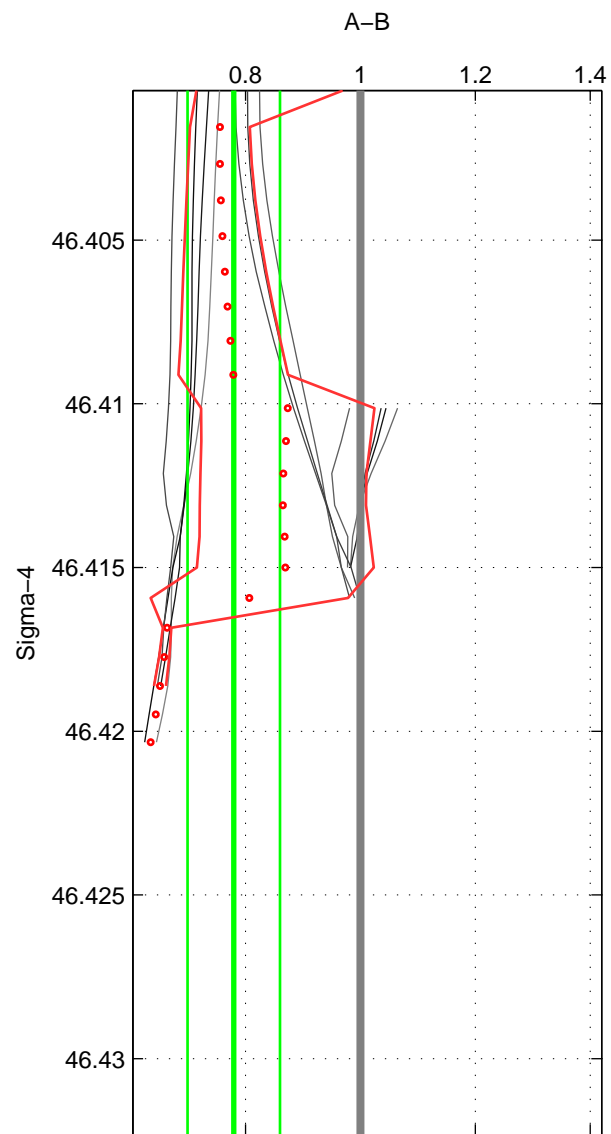

Cruise A (red). Date: Sep 1980 Cruisename: 111-77YM19800811

Cruise B (blue). Date: Jul 1981 Cruisename: 220-316N19810401

\*\*\* "Favourite" values are means of spaces 1 2.

	Offset	O.StDev	Ratio	R.Stdev	Rating
SIGMA:	-2.348	0.950	0.780	0.081	3
THETA:	-1.248	1.576	0.882	0.150	3
DEPTH:	-3.091	0.794	0.716	0.074	2
FAV. :	-1.798	1.263	0.831	0.115	3

Profiles of A: 3  
 Profiles of B: 4  
 Diff profs : 11  
 WMoffset (A-B): -2.3481  
 WMoffset stdev: 0.95006  
 WMratio (A/B): 0.77967  
 WMratio stdev: 0.080522

Quality (1-5): 3

Profiles of A: 3  
 Profiles of B: 4  
 Diff profs : 11  
 WMoffset (A-B): -1.248  
 WMoffset stdev: 1.5761  
 WMratio (A/B): 0.88242  
 WMratio stdev: 0.14976

Quality (1-5): 3

Profiles of A: 3  
 Profiles of B: 4  
 Diff profs : 11  
 WMoffset (A-B): -3.0905  
 WMoffset stdev: 0.79386  
 WMratio (A/B): 0.71643  
 WMratio stdev: 0.073652

Quality (1-5): 2

Please note that statistics are bad.