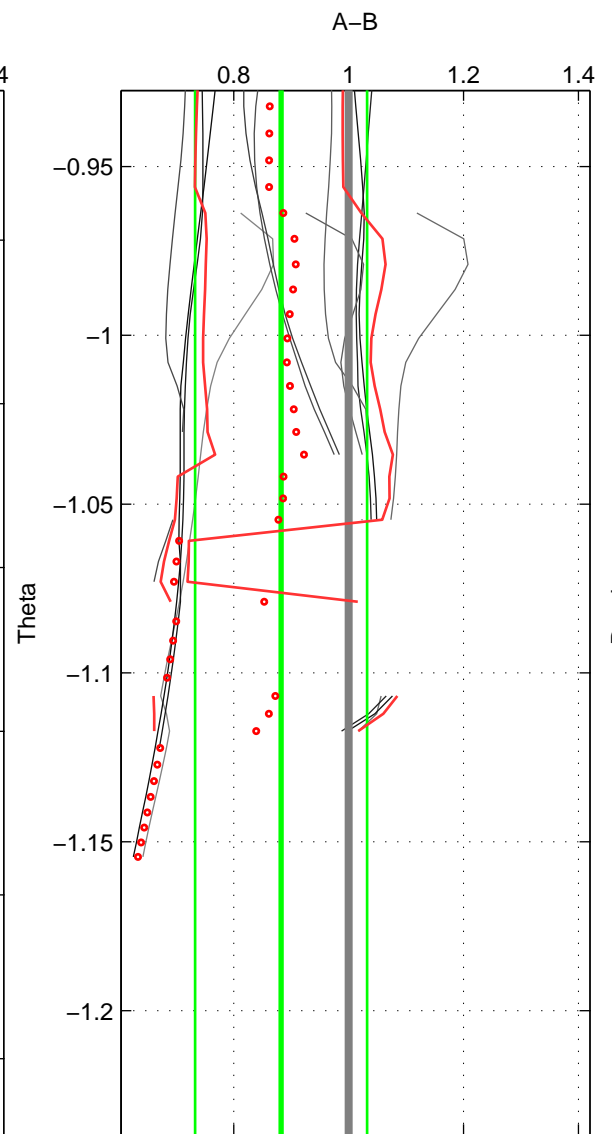

Cruise A (red). Date: Sep 1980 Cruisename: 111-77YM19800811

Cruise B (blue). Date: Jul 1981 Cruisename: 220-316N19810401

\*\*\* "Favourite" values are means of spaces 1 2.

	Offset	O.StDev	Ratio	R.Stdev	Rating
SIGMA:	-2.348	0.950	0.780	0.081	3
THETA:	-1.248	1.576	0.882	0.150	3
DEPTH:	-3.091	0.794	0.716	0.074	2
FAV. :	-1.798	1.263	0.831	0.115	3

Profiles of A: 3  
 Profiles of B: 4  
 Diff profs : 11  
 WMoffset (A-B): -2.3481  
 WMoffset stdev: 0.95006  
 WMratio (A/B): 0.77967  
 WMratio stdev: 0.080522

Quality (1-5): 3

Profiles of A: 3  
 Profiles of B: 4  
 Diff profs : 11  
 WMoffset (A-B): -1.248  
 WMoffset stdev: 1.5761  
 WMratio (A/B): 0.88242  
 WMratio stdev: 0.14976

Quality (1-5): 3

Profiles of A: 3  
 Profiles of B: 4  
 Diff profs : 11  
 WMoffset (A-B): -3.0905  
 WMoffset stdev: 0.79386  
 WMratio (A/B): 0.71643  
 WMratio stdev: 0.073652

Quality (1-5): 2

Please note that statistics are bad.