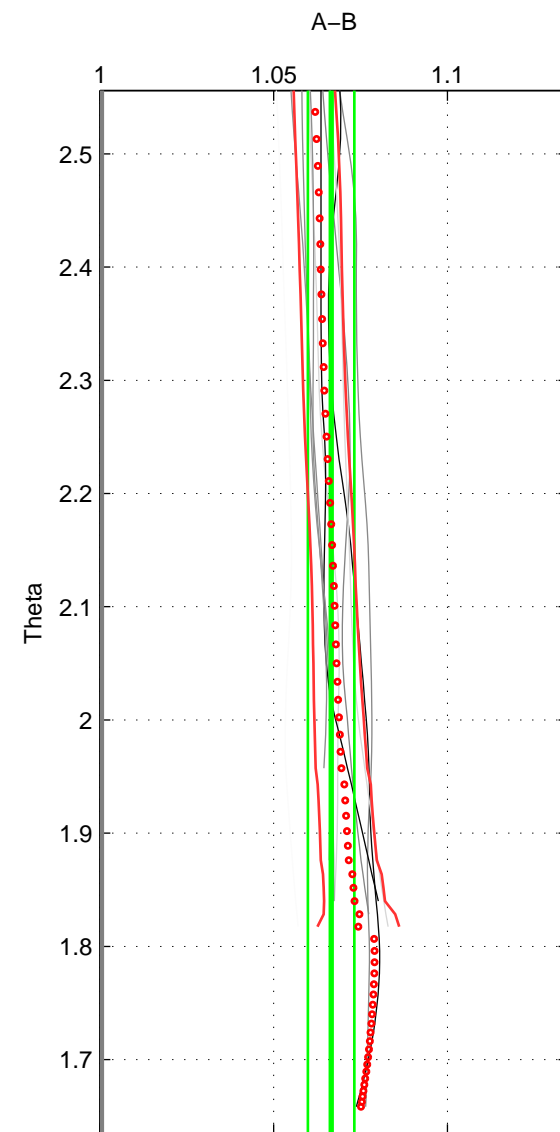

Cruise A (red). Date: Jun 1997 Cruisename: 681-49UP19970530

Cruise B (blue). Date: Jul 2001 Cruisename: 694-49UP20010619

\*\*\* "Favourite" values are means of spaces 1 2 3.

	Offset	O.StDev	Ratio	R.Stdev	Rating
SIGMA:	10.069	1.103	1.068	0.007	4
THETA:	9.793	1.009	1.067	0.007	4
DEPTH:	10.893	1.374	1.072	0.009	4
FAV. :	10.252	1.162	1.069	0.008	4

Profiles of A: 5  
 Profiles of B: 14  
 Diff profs : 10  
 WMoffset (A-B): 10.0691  
 WMoffset stdev: 1.1032  
 WMratio (A/B): 1.0679  
 WMratio stdev: 0.0072435

Quality (1-5): 4

Profiles of A: 5  
 Profiles of B: 14  
 Diff profs : 10  
 WMoffset (A-B): 9.7925  
 WMoffset stdev: 1.0094  
 WMratio (A/B): 1.0665  
 WMratio stdev: 0.006666

Quality (1-5): 4

Profiles of A: 5  
 Profiles of B: 14  
 Diff profs : 10  
 WMoffset (A-B): 10.893  
 WMoffset stdev: 1.3739  
 WMratio (A/B): 1.0722  
 WMratio stdev: 0.0094327

Quality (1-5): 4