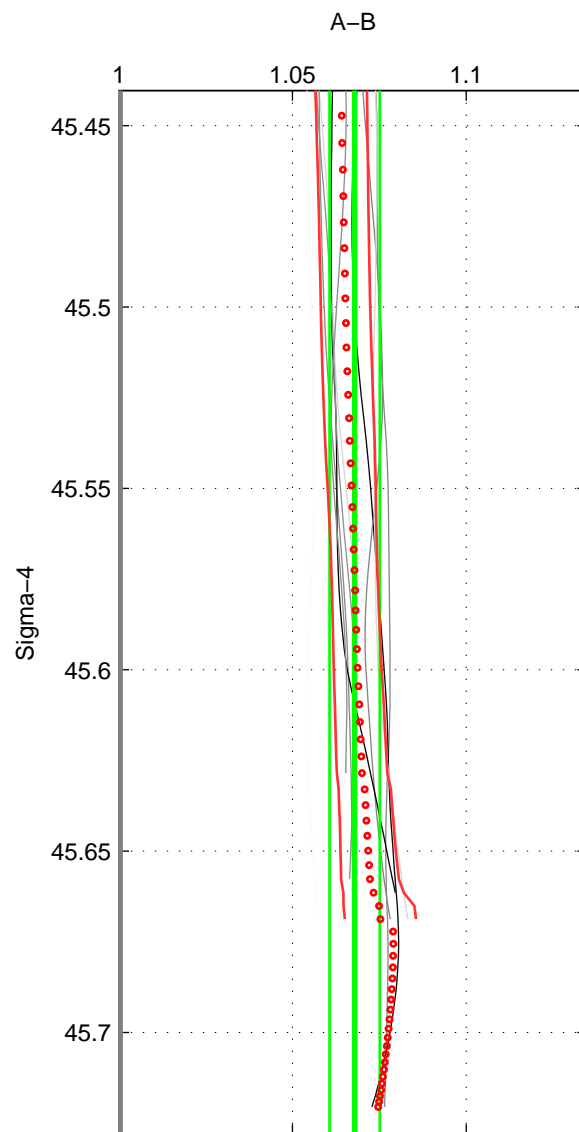

Cruise A (red). Date: Jun 1997 Cruisename: 681-49UP19970530

Cruise B (blue). Date: Jul 2001 Cruisename: 694-49UP20010619

\*\*\* "Favourite" values are means of spaces 1 2 3.

	Offset	O.StDev	Ratio	R.Stdev	Rating
SIGMA:	10.069	1.103	1.068	0.007	4
THETA:	9.793	1.009	1.067	0.007	4
DEPTH:	10.893	1.374	1.072	0.009	4
FAV. :	10.252	1.162	1.069	0.008	4

Profiles of A: 5  
 Profiles of B: 14  
 Diff profs : 10  
 WMoffset (A-B): 10.0691  
 WMoffset stdev: 1.1032  
 WMratio (A/B): 1.0679  
 WMratio stdev: 0.0072435

Quality (1-5): 4

Profiles of A: 5  
 Profiles of B: 14  
 Diff profs : 10  
 WMoffset (A-B): 9.7925  
 WMoffset stdev: 1.0094  
 WMratio (A/B): 1.0665  
 WMratio stdev: 0.006666

Quality (1-5): 4

Profiles of A: 5  
 Profiles of B: 14  
 Diff profs : 10  
 WMoffset (A-B): 10.893  
 WMoffset stdev: 1.3739  
 WMratio (A/B): 1.0722  
 WMratio stdev: 0.0094327

Quality (1-5): 4