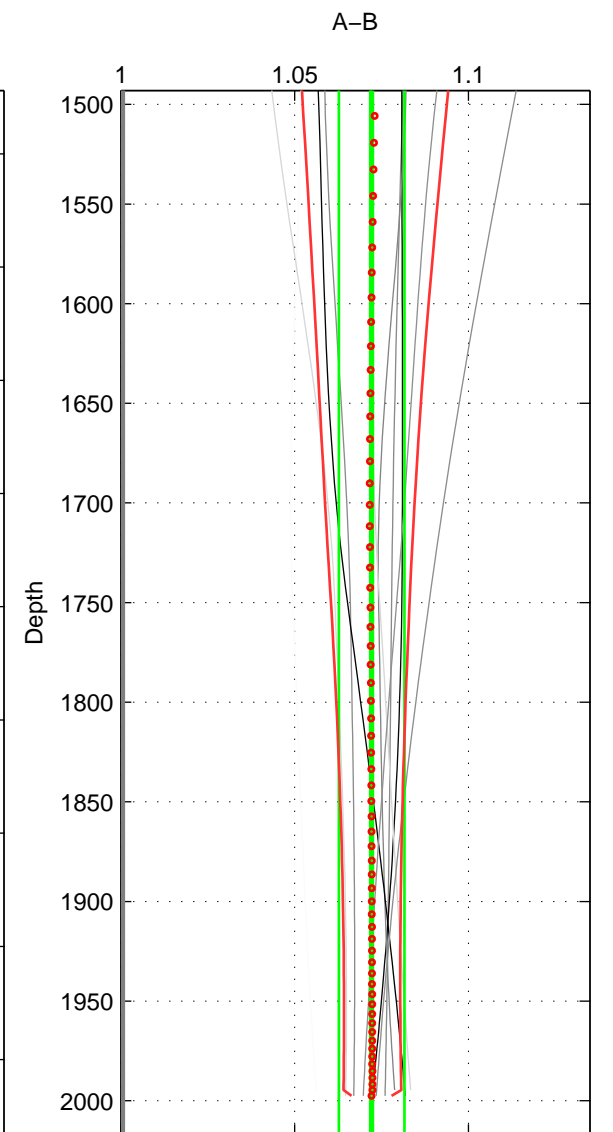

Cruise A (red). Date: Jun 1997 Cruisename: 681-49UP19970530

Cruise B (blue). Date: Jul 2001 Cruisename: 694-49UP20010619

\*\*\* "Favourite" values are means of spaces 1 2 3.

	Offset	O.StDev	Ratio	R.Stdev	Rating
SIGMA:	10.069	1.103	1.068	0.007	4
THETA:	9.793	1.009	1.067	0.007	4
DEPTH:	10.893	1.374	1.072	0.009	4
FAV. :	10.252	1.162	1.069	0.008	4

Profiles of A: 5  
 Profiles of B: 14  
 Diff profs : 10  
 WMoffset (A-B): 10.0691  
 WMoffset stdev: 1.1032  
 WMratio (A/B): 1.0679  
 WMratio stdev: 0.0072435

Quality (1-5): 4

Profiles of A: 5  
 Profiles of B: 14  
 Diff profs : 10  
 WMoffset (A-B): 9.7925  
 WMoffset stdev: 1.0094  
 WMratio (A/B): 1.0665  
 WMratio stdev: 0.006666

Quality (1-5): 4

Profiles of A: 5  
 Profiles of B: 14  
 Diff profs : 10  
 WMoffset (A-B): 10.893  
 WMoffset stdev: 1.3739  
 WMratio (A/B): 1.0722  
 WMratio stdev: 0.0094327

Quality (1-5): 4