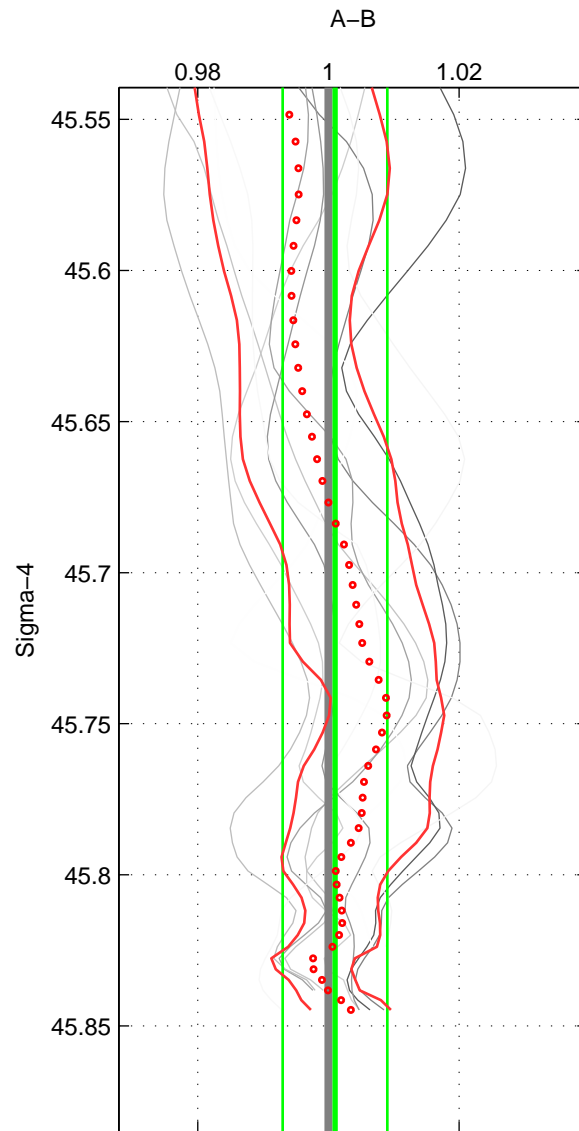

Cruise A (red). Date: Jul 2011 Cruisename: 626-49RY20110515  
 Cruise B (blue). Date: Sep 1993 Cruisename: 730-90BM19930830

\*\*\* "Favourite" values are means of spaces 1 2 3.

	Offset	O.StDev	Ratio	R.Stdev	Rating
SIGMA:	0.156	1.246	1.001	0.008	2
THETA:	0.155	1.274	1.001	0.008	2
DEPTH:	-0.519	1.454	0.997	0.009	2
FAV.:	-0.069	1.325	1.000	0.008	2

Profiles of A: 5  
 Profiles of B: 3  
 Diff profs: 10  
 WMoffset (A-B): 0.15623  
 WMoffset stdev: 1.2459  
 WMratio (A/B): 1.001  
 WMratio stdev: 0.0080179

Quality (1-5): 2

Profiles of A: 5  
 Profiles of B: 3  
 Diff profs: 10  
 WMoffset (A-B): 0.15537  
 WMoffset stdev: 1.2736  
 WMratio (A/B): 1.001  
 WMratio stdev: 0.0081784

Quality (1-5): 2

Profiles of A: 5  
 Profiles of B: 3  
 Diff profs: 10  
 WMoffset (A-B): -0.51883  
 WMoffset stdev: 1.4543  
 WMratio (A/B): 0.99678  
 WMratio stdev: 0.0092381

Quality (1-5): 2