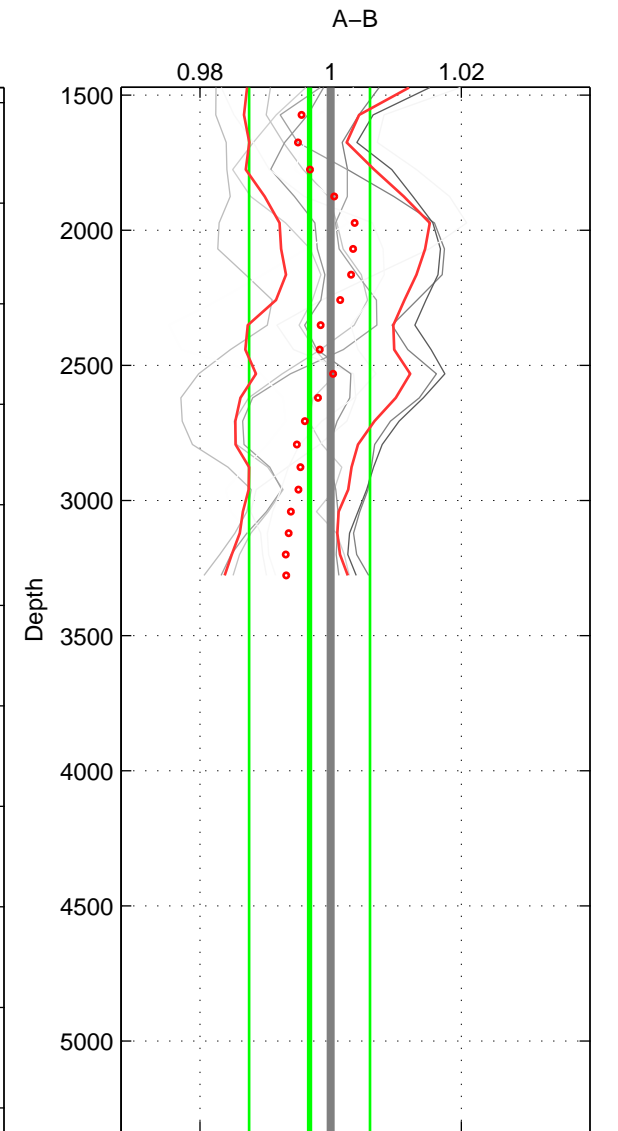

Cruise A (red). Date: Jul 2011 Cruisename: 626-49RY20110515  
 Cruise B (blue). Date: Sep 1993 Cruisename: 730-90BM19930830

\*\*\* "Favourite" values are means of spaces 1 2 3.

	Offset	O.StDev	Ratio	R.Stdev	Rating
SIGMA:	0.156	1.246	1.001	0.008	2
THETA:	0.155	1.274	1.001	0.008	2
DEPTH:	-0.519	1.454	0.997	0.009	2
FAV.:	-0.069	1.325	1.000	0.008	2

Profiles of A: 5  
 Profiles of B: 3  
 Diff profs: 10  
 WMoffset (A-B): 0.15623  
 WMoffset stdev: 1.2459  
 WMratio (A/B): 1.001  
 WMratio stdev: 0.0080179

Quality (1-5): 2

Profiles of A: 5  
 Profiles of B: 3  
 Diff profs: 10  
 WMoffset (A-B): 0.15537  
 WMoffset stdev: 1.2736  
 WMratio (A/B): 1.001  
 WMratio stdev: 0.0081784

Quality (1-5): 2

Profiles of A: 5  
 Profiles of B: 3  
 Diff profs: 10  
 WMoffset (A-B): -0.51883  
 WMoffset stdev: 1.4543  
 WMratio (A/B): 0.99678  
 WMratio stdev: 0.0092381

Quality (1-5): 2