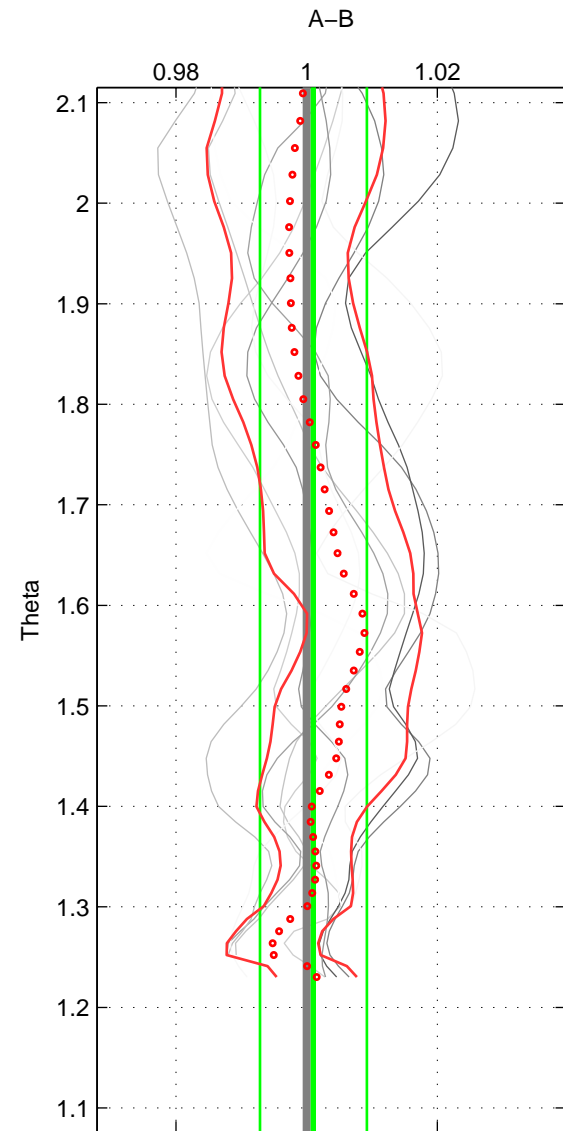

Cruise A (red). Date: Jul 2011 Cruisename: 626-49RY20110515  
 Cruise B (blue). Date: Sep 1993 Cruisename: 730-90BM19930830

\*\*\* "Favourite" values are means of spaces 1 2 3.

	Offset	O.StDev	Ratio	R.Stdev	Rating
SIGMA:	0.156	1.246	1.001	0.008	2
THETA:	0.155	1.274	1.001	0.008	2
DEPTH:	-0.519	1.454	0.997	0.009	2
FAV.:	-0.069	1.325	1.000	0.008	2

Profiles of A: 5  
 Profiles of B: 3  
 Diff profs: 10  
 WMoffset (A-B): 0.15623  
 WMoffset stdev: 1.2459  
 WMratio (A/B): 1.001  
 WMratio stdev: 0.0080179

Quality (1-5): 2

Profiles of A: 5  
 Profiles of B: 3  
 Diff profs: 10  
 WMoffset (A-B): 0.15537  
 WMoffset stdev: 1.2736  
 WMratio (A/B): 1.001  
 WMratio stdev: 0.0081784

Quality (1-5): 2

Profiles of A: 5  
 Profiles of B: 3  
 Diff profs: 10  
 WMoffset (A-B): -0.51883  
 WMoffset stdev: 1.4543  
 WMratio (A/B): 0.99678  
 WMratio stdev: 0.0092381

Quality (1-5): 2